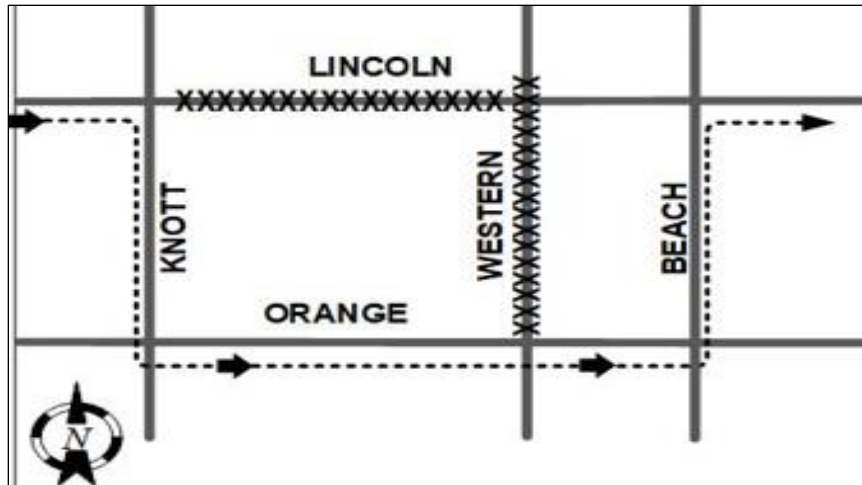

Routes 42/A East Orange Detour Desvío para las rutas 42/A este Orange

Dates: 3/3/2023 - 3/31/2023

Horas/Horas: 7:00 P.M. - 5:00 A.M.

Routes Affected: 42/A East

Effective Friday, March 3, 2023, at 7:00 p.m. until Friday, March 31, 2023, at 5:00 a.m., the buses on routes 42/A East will be on detour in the City of Anaheim due to road work.

Por favor vea el mapa abajo para más información

42 E

42A E