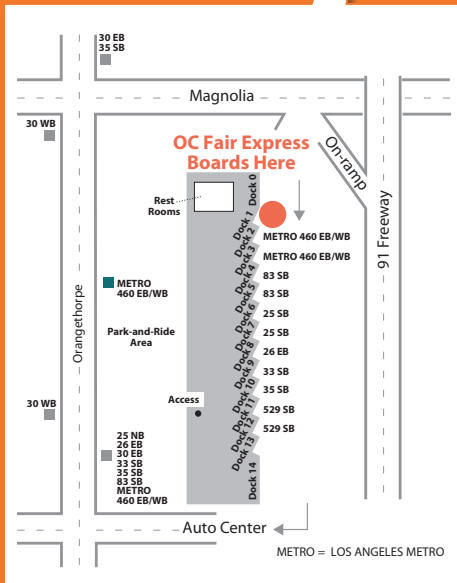

633 OC FAIR EXPRESS - FULLERTON

FULLERTON PARK-AND-RIDE
3000 W. Orangethorpe Ave., Fullerton

Route 633 bus boards at Dock 1, east end.
El autobús de la ruta 633 aborda en el andén del lado Este

Southbound To – OC Fair Saturday & Sunday

Fullerton Park-and-Ride	OC Fairgrounds
10:25	10:55
10:55	11:25
11:25	11:55
11:55	12:25
12:25	12:55
12:55	1:25
1:25	1:55
1:55	2:25
2:25	2:55
2:55	3:25
3:25	3:55
3:55	4:25
4:25	4:55
4:55	5:25
5:25	5:55
5:55	6:25
6:25	6:55
6:55	7:25
7:25	7:55
7:55	8:25
8:25	8:55
8:55	9:25
9:25	9:55
9:55	10:25
10:25	10:55
10:55	11:25
11:25	11:55
11:55	12:25

Northbound To – Fullerton Saturday & Sunday

OC Fairgrounds	Fullerton Park-and-Ride
11:00	11:35
11:30	12:05
12:00	12:35
12:30	1:05
1:00	1:35
1:30	2:05
2:00	2:35
2:30	3:05
3:00	3:35
3:30	4:05
4:00	4:35
4:30	5:05
5:00	5:35
5:30	6:05
6:00	6:35
6:30	7:05
7:00	7:35
7:30	8:05
8:00	8:35
8:30	9:05
9:00	9:35
9:30	10:05
10:00	10:35
10:30	11:05
11:00	11:35
11:30	12:05
12:00	12:35
12:30	1:05

Saturdays only

BOLD times indicate PM trips.

EN NEGRILLA tiempos indican viajes del PM.

Effective July 20 - August 18, 2024