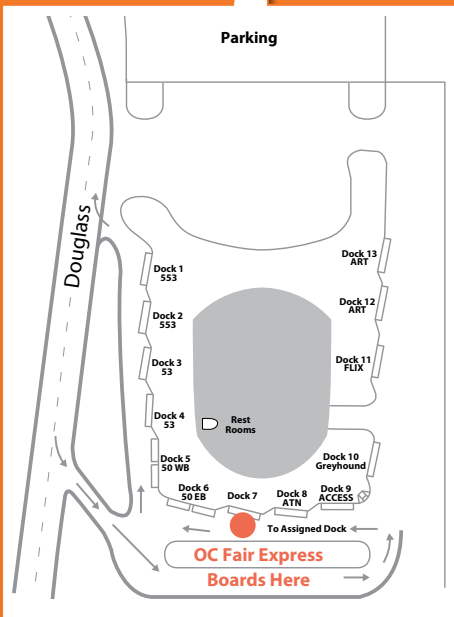

650 OC FAIR EXPRESS - ARTIC

ANAHEIM REGIONAL TRANSPORTATION INTERMODAL CENTER
2626 East Katella Ave., Anaheim

Route 650 bus boards at Dock 7
El autobús de la ruta 650 aborda en el estación 7

Southbound To - OC Fair Saturday & Sunday

Anaheim Regional Intermodal Transportation Center	OC Fairgrounds
10:35	11:00
11:05	11:30
11:35	12:00
12:05	12:30
12:35	1:00
1:05	1:30
1:35	2:00
2:05	2:30
2:35	3:00
3:05	3:30
3:35	4:00
4:05	4:30
4:35	5:00
5:05	5:30
5:35	6:00
6:05	6:30
6:35	7:00
7:05	7:25
7:35	7:55
8:05	8:25
8:35	8:55
9:05	9:25
9:35	9:55
10:05	10:25
10:35	10:55
11:05	11:25
11:35	11:55
12:05	12:25

Northbound To - Anaheim (ARTIC) Saturday & Sunday

OC Fairgrounds	Anaheim Regional Intermodal Transportation Center
11:05	11:35
11:35	12:05
12:05	12:35
12:35	1:05
1:05	1:35
1:35	2:05
2:05	2:35
2:35	3:05
3:05	3:35
3:35	4:05
4:05	4:35
4:35	5:05
5:05	5:35
5:35	6:05
6:05	6:35
6:35	7:05
7:05	7:35
7:35	8:05
8:05	8:25
8:35	8:55
9:05	9:25
9:35	9:55
10:05	10:25
10:35	10:55
11:05	11:25
11:35	11:55
12:05	12:25
12:35	12:55

Saturdays only

BOLD times indicate PM trips.

EN NEGRILLA tiempos indican viajes del PM.

Effective July 20 - August 18, 2024