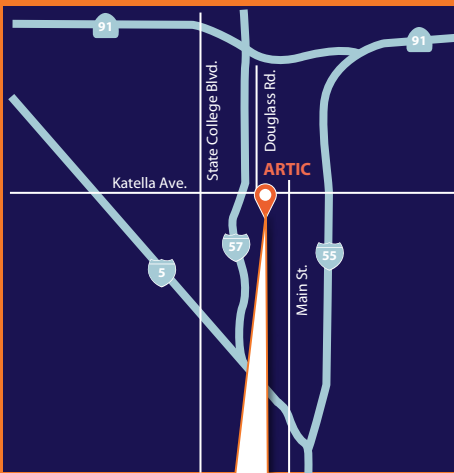

650 OC FAIR EXPRESS - ARTIC

ANAHEIM REGIONAL TRANSPORTATION INTERMODAL CENTER
2626 East Katella Ave., Anaheim

Route 650 bus boards at Dock 7
El autobús de la ruta 650 aborda en el estación 7

Southbound To - OC Fair Saturday & Sunday

Anaheim Regional Intermodal Transportation Center	OC Fairgrounds
10:35	11:00
11:05	11:30
11:35	12:00
12:05	12:30
12:35	1:00
1:05	1:30
1:35	2:00
2:05	2:30
2:35	3:00
3:05	3:30
3:35	4:00
4:05	4:30
4:35	5:00
5:05	5:30
5:35	6:00
6:05	6:30
6:35	7:00
7:05	7:25
7:35	7:55
8:05	8:25
8:35	8:55
9:05	9:25
9:35	9:55
10:05	10:25
10:35	10:55
11:05	11:25
11:35	11:55
12:05	12:25

Northbound To - Anaheim (ARTIC) Saturday & Sunday

OC Fairgrounds	Anaheim Regional Intermodal Transportation Center
11:05	11:35
11:35	12:05
12:05	12:35
12:35	1:05
1:05	1:35
1:35	2:05
2:05	2:35
2:35	3:05
3:05	3:35
3:35	4:05
4:05	4:35
4:35	5:05
5:05	5:35
5:35	6:05
6:05	6:35
6:35	7:05
7:05	7:35
7:35	8:05
8:05	8:25
8:35	8:55
9:05	9:25
9:35	9:55
10:05	10:25
10:35	10:55
11:05	11:25
11:35	11:55
12:05	12:25
12:35	12:55

Saturdays only

BOLD times indicate PM trips.

EN NEGRILLA tiempos indican viajes del PM.

Effective July 20 - August 18, 2024