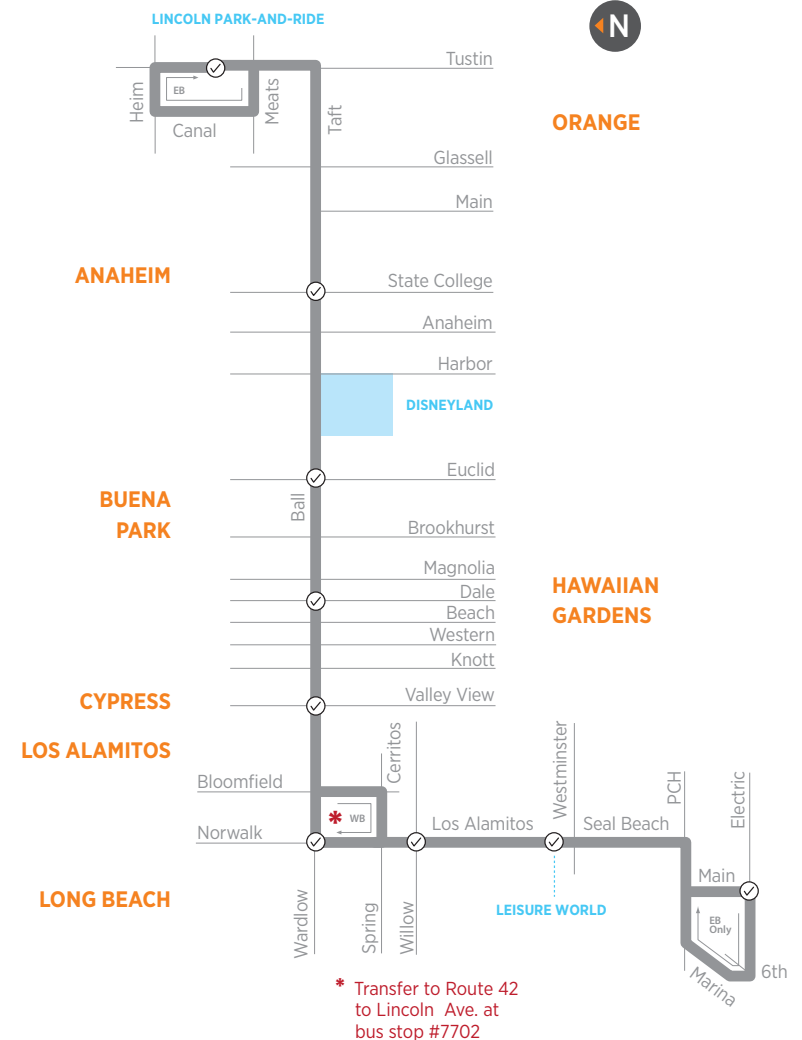

## ROUTE/RUTA 42

### Long Beach - Orange

via Los Alamitos Blvd / Lincoln Ave

## ROUTE/RUTA 46

### Seal Beach - Orange

via Seal Beach Blvd / Ball Rd / Taft Ave

For more information, please visit [OCbus.com/November2024](https://ocbus.com/November2024)  
Para obtener más información, visite [ocbus.com/November2024](https://ocbus.com/November2024)