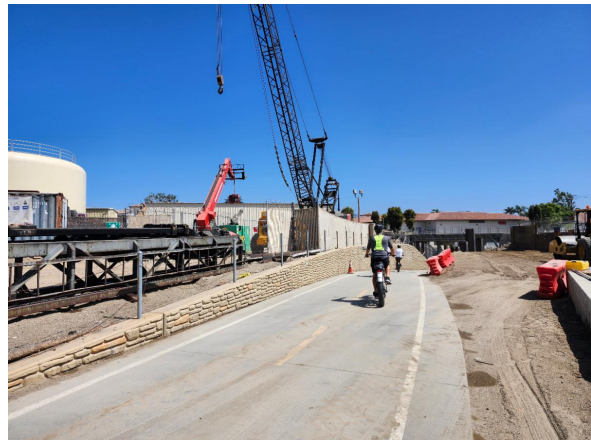

SAN JUAN CREEK BRIDGE REPLACEMENT PROJECT

About the Project

The Orange County Transportation Authority (OCTA), in coordination with Metrolink, is replacing the railroad bridge over San Juan Creek in the City of San Juan Capistrano to enhance safety and reduce maintenance needs. Once the new bridge is completed and train service is switched over, the existing bridge will be demolished. Construction is expected to be completed in early 2027.

Haga clic [aquí](#) para ver esta información en español.

San Juan Creek Trail Opens for Labor Day Weekend

To accommodate the trail users during Labor Day weekend, the San Juan Creek Trail will remain open from Friday, Aug. 30 to Monday, Sept. 2.

Following the holiday, crews will resume work and require the trail to be closed on Tuesday, Sept. 3 through mid-September. This closure is necessary for the safety of trail users and crews as construction equipment is being moved across the trail to continue construction of the new railroad bridge.

Construction Activities

Next week, crews will be wrapping up work in the creek as they prepare to demobilize from the creek by Sept. 14. Concrete pours for the new bridge abutments and columns are expected to continue with approximately 30 concrete trucks accessing the creek from Camino Capistrano and exiting at Stonehill Drive.