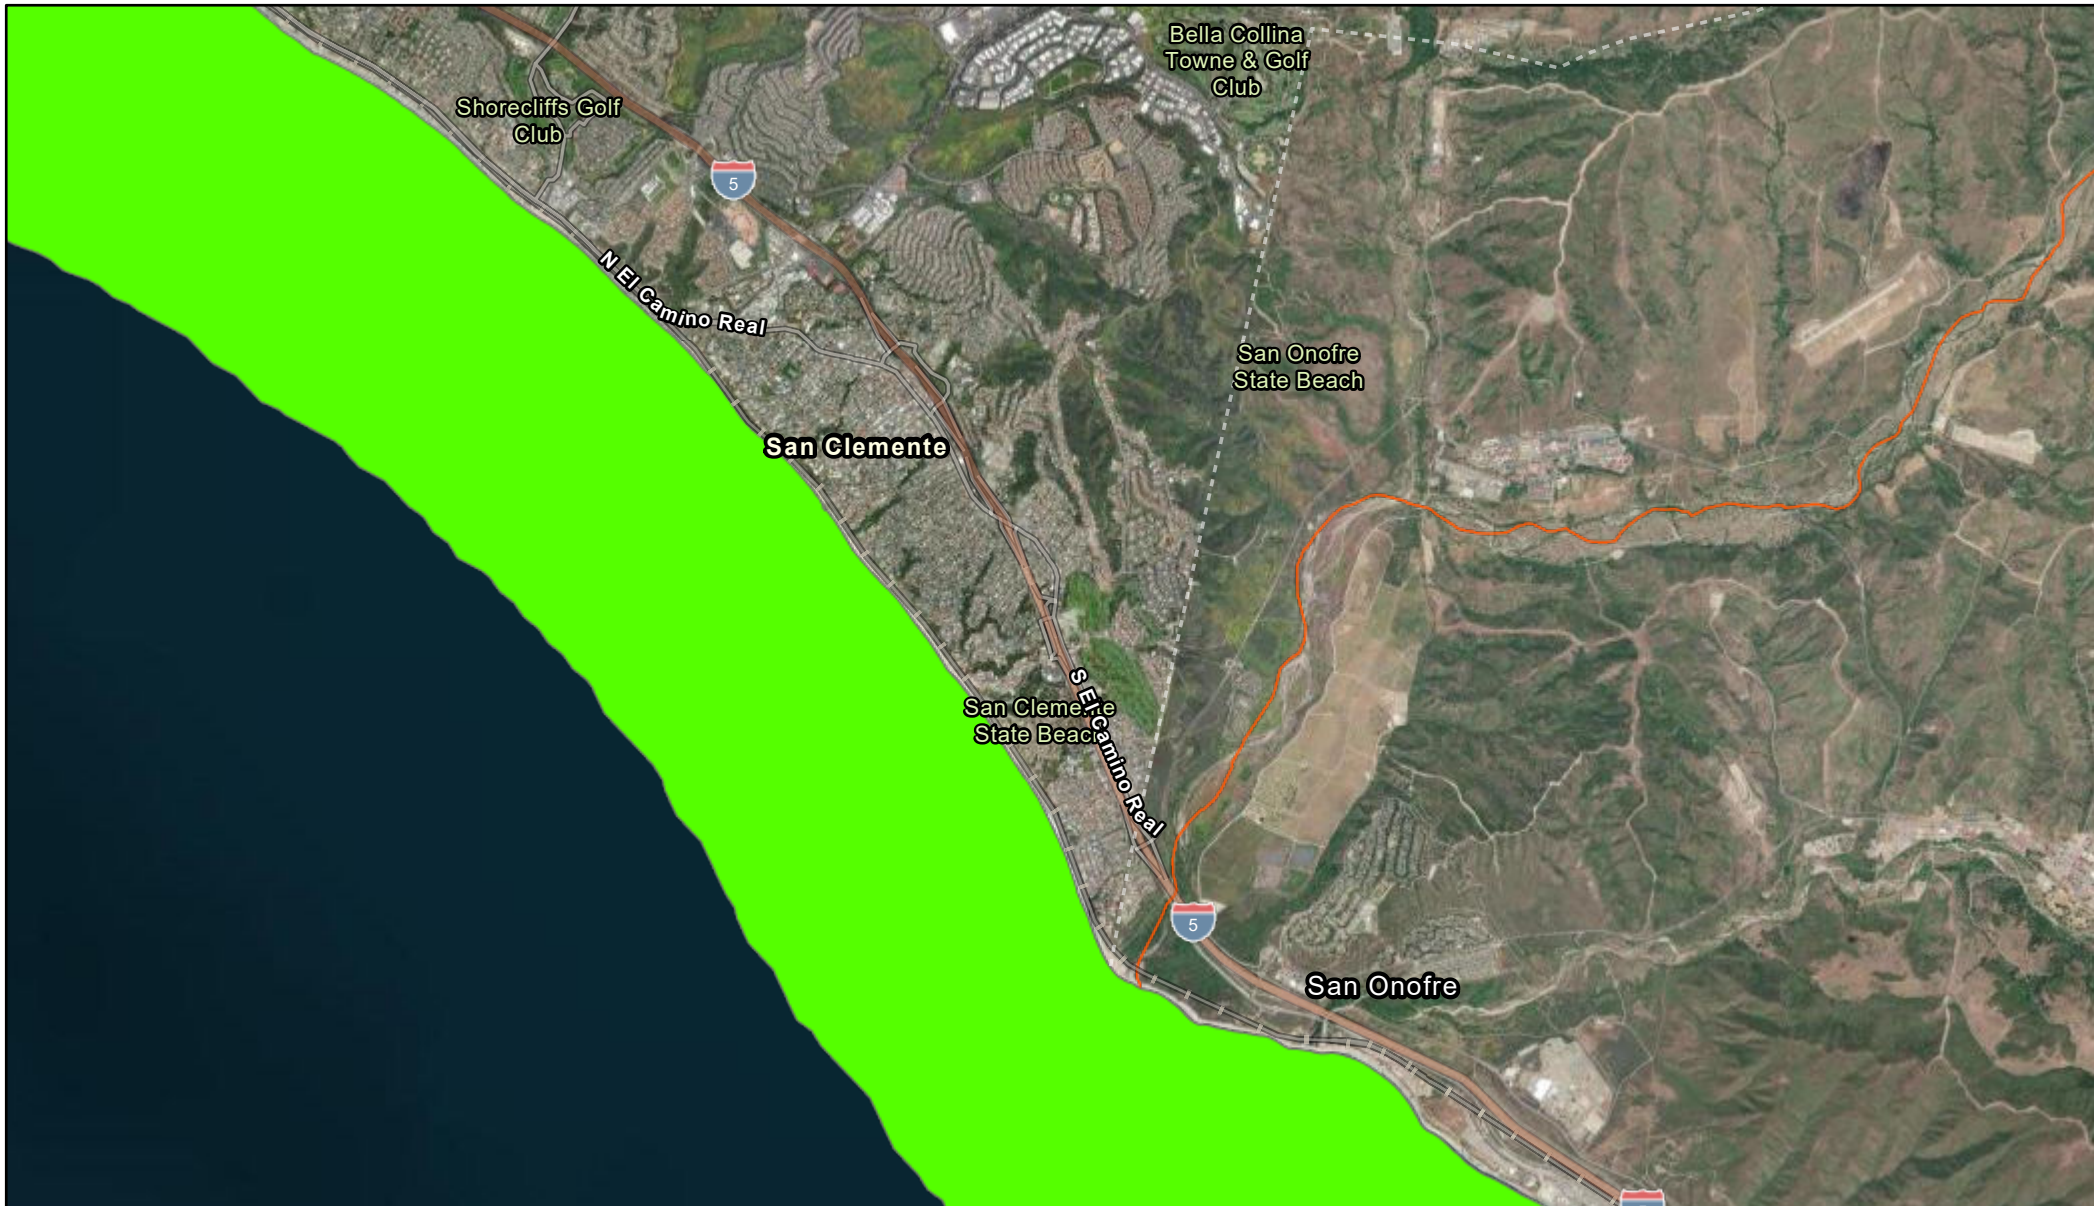

# NMFS ESA Critical Habitat Mapper

3/24/2025, 3:34:21 PM

 All\_critical\_habitat\_poly\_20230502: Green sea turtle

 All\_critical\_habitat\_line\_20220404: Steelhead [Southern California DPS]