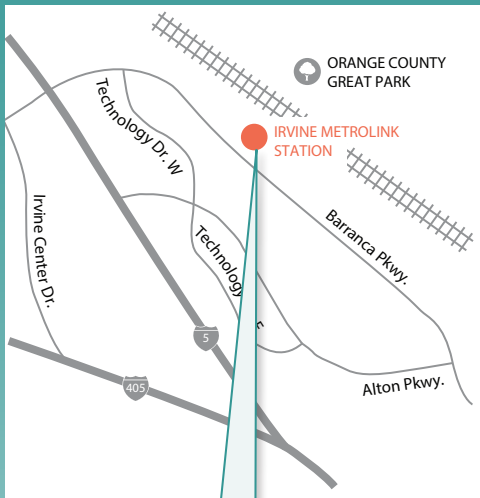

ROUTE 688

Irvine Metrolink Station to
Orange County Fairgrounds
via 55 Fwy

IRVINE

IRVINE METROLINK STATION
15215 Barranca Parkway, Irvine

Route 688 bus boards at Dock 5

Northbound To –
OC Fair
Saturday & Sunday

Southbound To –
Irvine
Saturday & Sunday

Irvine Station	OC Fairgrounds
10:45	11:10
11:25	11:50
12:05	12:30
12:45	1:10
1:25	1:50
2:05	2:30
2:45	3:10
3:25	3:50
4:05	4:30
4:45	5:10
5:25	5:50
6:00	6:25
6:30	6:55
7:05	7:25
7:35	7:55
8:05	8:25
8:35	8:55
9:05	9:25
9:35	9:55
10:05	10:25
10:35	10:55
11:05	11:25
11:35	11:55
12:05	12:25

OC Fairgrounds	Irvine Station
11:15	11:40
11:55	12:20
12:35	1:00
1:15	1:40
1:55	2:20
2:35	3:00
3:15	3:40
3:55	4:20
4:35	5:00
5:15	5:40
5:55	6:20
6:30	6:55
7:00	7:20
7:30	7:50
8:00	8:20
8:30	8:50
9:00	9:20
9:30	9:50
10:00	10:20
10:30	10:50
11:00	11:20
11:30	11:50
12:00	12:20
12:30	12:50

BOLD times indicate PM trips.

EN NEGRILLA tiempos indican viajes del PM.