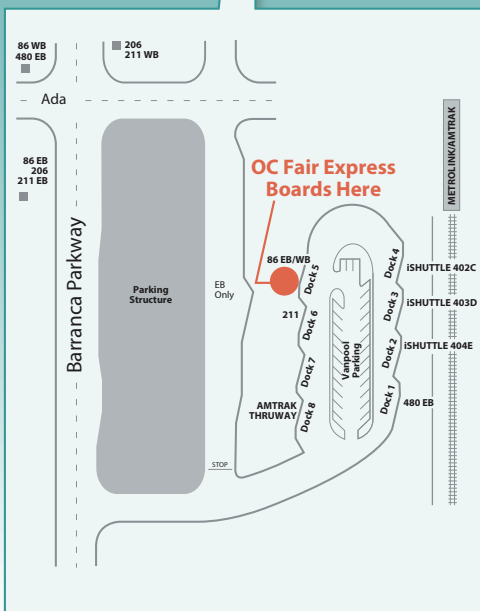

ROUTE 688

Irvine Metrolink Station to
Orange County Fairgrounds
via 55 Fwy

IRVINE

IRVINE METROLINK STATION
15215 Barranca Parkway, Irvine

Route 688 bus boards at Dock 5

Northbound To –
OC Fair
Saturday & Sunday

Southbound To –
Irvine
Saturday & Sunday

Irvine Station	OC Fairgrounds
10:45	11:10
11:25	11:50
12:05	12:30
12:45	1:10
1:25	1:50
2:05	2:30
2:45	3:10
3:25	3:50
4:05	4:30
4:45	5:10
5:25	5:50
6:00	6:25
6:30	6:55
7:05	7:25
7:35	7:55
8:05	8:25
8:35	8:55
9:05	9:25
9:35	9:55
10:05	10:25
10:35	10:55
11:05	11:25
11:35	11:55
12:05	12:25

OC Fairgrounds	Irvine Station
11:15	11:40
11:55	12:20
12:35	1:00
1:15	1:40
1:55	2:20
2:35	3:00
3:15	3:40
3:55	4:20
4:35	5:00
5:15	5:40
5:55	6:20
6:30	6:55
7:00	7:20
7:30	7:50
8:00	8:20
8:30	8:50
9:00	9:20
9:30	9:50
10:00	10:20
10:30	10:50
11:00	11:20
11:30	11:50
12:00	12:20
12:30	12:50

BOLD times indicate PM trips.

EN NEGRILLA tiempos indican viajes del PM.