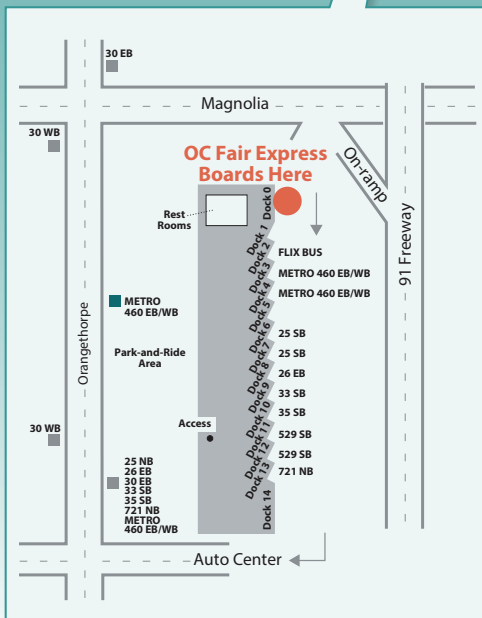

ROUTE 633

Fullerton Park-and-Ride to
Orange County Fairgrounds
via 5 Fwy / 55 Fwy

FULLERTON

FULLERTON PARK-AND-RIDE

3000 W. Orangethorpe Ave., Fullerton

Route 633 bus boards at Dock 0, east end.

Southbound To - OC Fair

Saturday & Sunday

Fullerton Park-and-Ride	OC Fairgrounds
10:25	10:55
10:45	11:15
11:05	11:35
11:25	11:55
11:45	12:15
12:05	12:35
12:25	12:55
12:45	1:15
1:05	1:35
1:25	1:55
1:45	2:15
2:05	2:35
2:25	2:55
2:45	3:15
3:05	3:35
3:25	3:55
3:45	4:15
4:05	4:35
4:25	4:55
4:45	5:15
5:05	5:35
5:25	5:55
5:40	6:10
5:55	6:25
6:10	6:40
6:25	6:55
6:40	7:10
6:55	7:25
7:10	7:40
7:25	7:55
7:40	8:10
7:55	8:25
8:10	8:40
8:25	8:55
8:40	9:10
8:55	9:25
9:10	9:40
9:25	9:55
9:40	10:10
9:55	10:25
10:10	10:40
10:25	10:55
10:40	11:10
10:55	11:25
11:10	11:40
11:25	11:55

Northbound To - Fullerton

Saturday & Sunday

OC Fairgrounds	Fullerton Park-and-Ride
11:00	11:30
11:20	11:50
11:40	12:10
12:00	12:30
12:20	12:50
12:40	1:10
1:00	1:30
1:20	1:50
1:40	2:10
2:00	2:30
2:20	2:50
2:40	3:10
3:00	3:30
3:20	3:50
3:40	4:10
4:00	4:30
4:20	4:50
4:40	5:10
5:00	5:30
5:20	5:50
5:40	6:10
6:00	6:30
6:15	6:45
6:30	7:00
6:45	7:15
7:00	7:30
7:15	7:45
7:30	8:00
7:45	8:15
8:00	8:30
8:15	8:45
8:30	9:00
8:45	9:15
9:00	9:30
9:15	9:45
9:30	10:00
9:45	10:15
10:00	10:30
10:15	10:45
10:30	11:00
10:45	11:15
11:00	11:30
11:15	11:45
11:30	12:00
11:45	12:15
12:05	12:35

BOLD times indicate PM trips.

EN NEGRILLA tiempos indican viajes del PM.