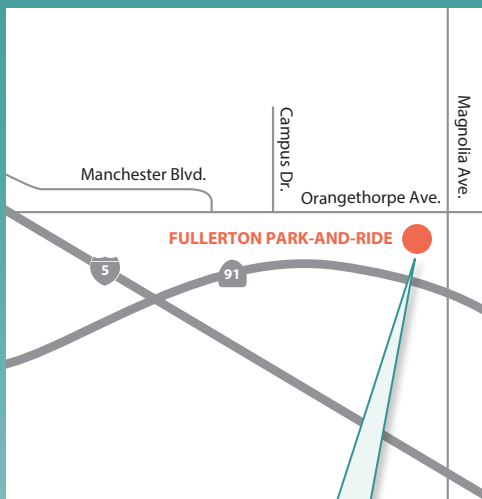

ROUTE 633

Fullerton Park-and-Ride to
Orange County Fairgrounds
via 5 Fwy / 55 Fwy

FULLERTON

FULLERTON PARK-AND-RIDE

3000 W. Orangethorpe Ave., Fullerton

Route 633 bus boards at Dock 0, east end.

Southbound To - OC Fair

Saturday & Sunday

Fullerton Park-and-Ride	OC Fairgrounds
10:25	10:55
10:45	11:15
11:05	11:35
11:25	11:55
11:45	12:15
12:05	12:35
12:25	12:55
12:45	1:15
1:05	1:35
1:25	1:55
1:45	2:15
2:05	2:35
2:25	2:55
2:45	3:15
3:05	3:35
3:25	3:55
3:45	4:15
4:05	4:35
4:25	4:55
4:45	5:15
5:05	5:35
5:25	5:55
5:40	6:10
5:55	6:25
6:10	6:40
6:25	6:55
6:40	7:10
6:55	7:25
7:10	7:40
7:25	7:55
7:40	8:10
7:55	8:25
8:10	8:40
8:25	8:55
8:40	9:10
8:55	9:25
9:10	9:40
9:25	9:55
9:40	10:10
9:55	10:25
10:10	10:40
10:25	10:55
10:40	11:10
10:55	11:25
11:10	11:40
11:25	11:55

Northbound To - Fullerton

Saturday & Sunday

OC Fairgrounds	Fullerton Park-and-Ride
11:00	11:30
11:20	11:50
11:40	12:10
12:00	12:30
12:20	12:50
12:40	1:10
1:00	1:30
1:20	1:50
1:40	2:10
2:00	2:30
2:20	2:50
2:40	3:10
3:00	3:30
3:20	3:50
3:40	4:10
4:00	4:30
4:20	4:50
4:40	5:10
5:00	5:30
5:20	5:50
5:40	6:10
6:00	6:30
6:15	6:45
6:30	7:00
6:45	7:15
7:00	7:30
7:15	7:45
7:30	8:00
7:45	8:15
8:00	8:30
8:15	8:45
8:30	9:00
8:45	9:15
9:00	9:30
9:15	9:45
9:30	10:00
9:45	10:15
10:00	10:30
10:15	10:45
10:30	11:00
10:45	11:15
11:00	11:30
11:15	11:45
11:30	12:00
11:45	12:15
12:05	12:35

BOLD times indicate PM trips.

EN NEGRILLA tiempos indican viajes del PM.