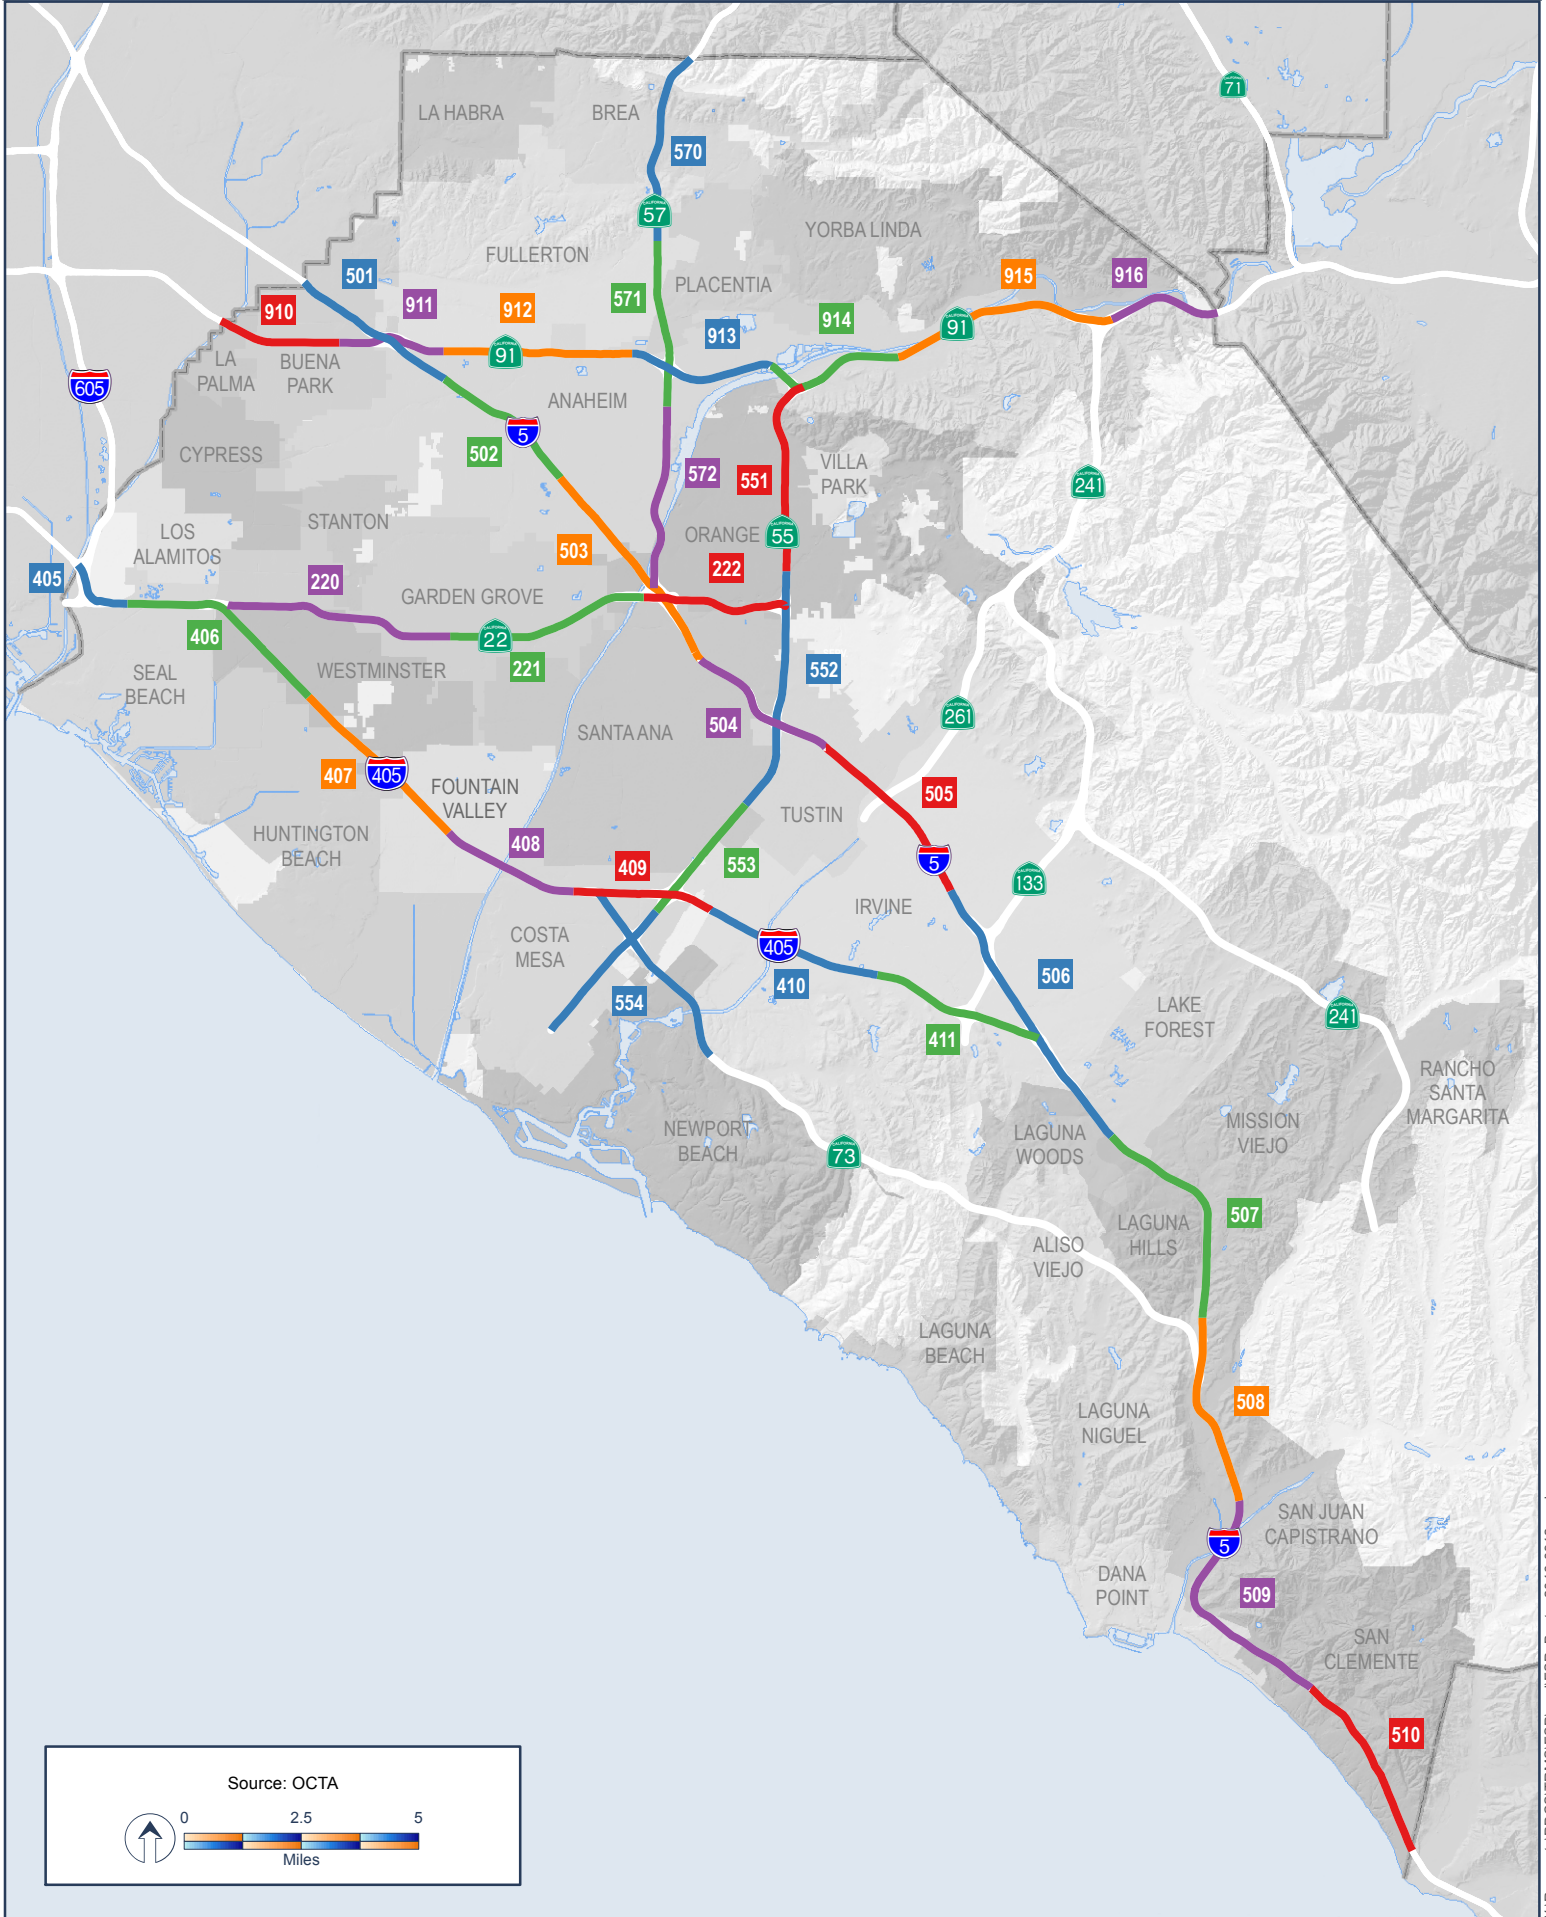

Orange County Freeway Service Patrol Peak Service Beats

Source: OCTA

0 2.5 5
Miles