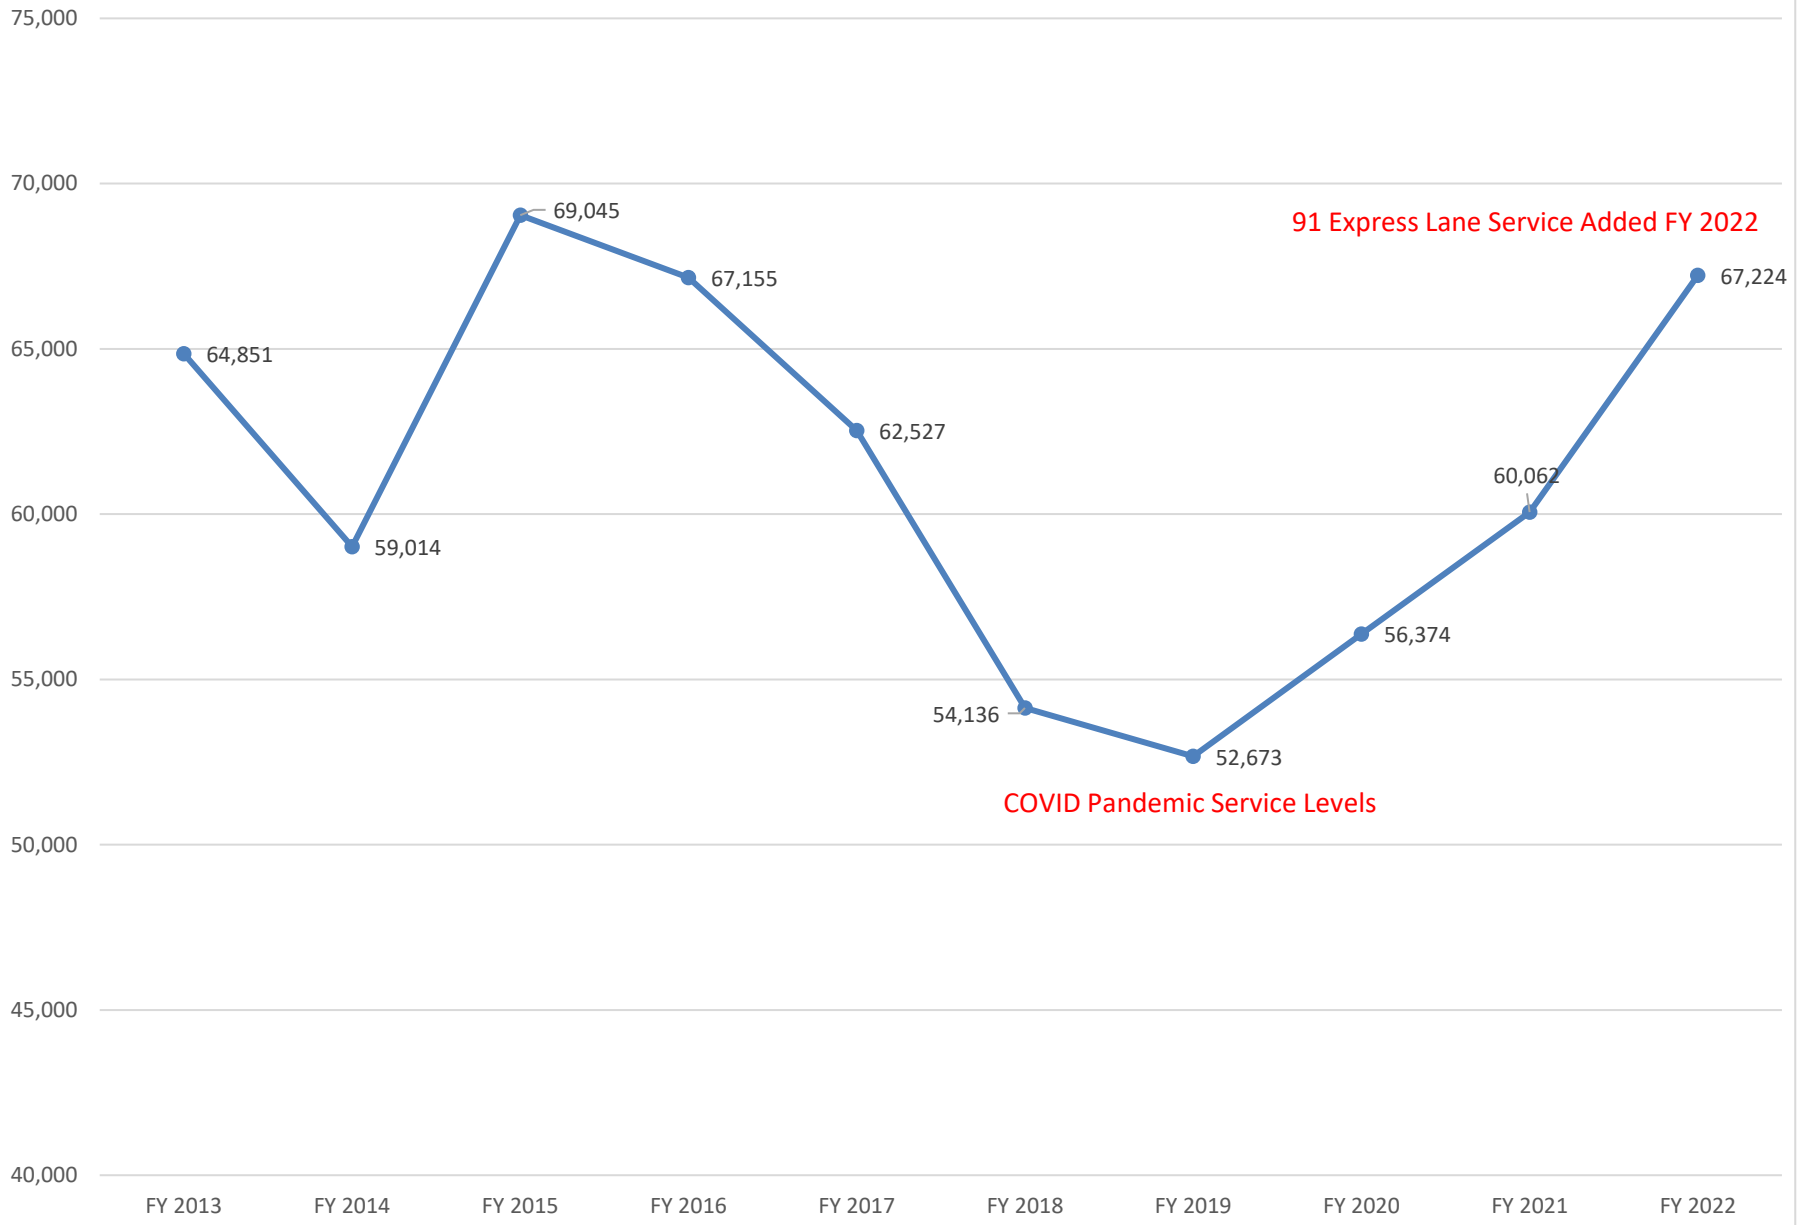

Annual Freeway Service Patrol Assists

91 Express Lane Service Added FY 2022

COVID Pandemic Service Levels