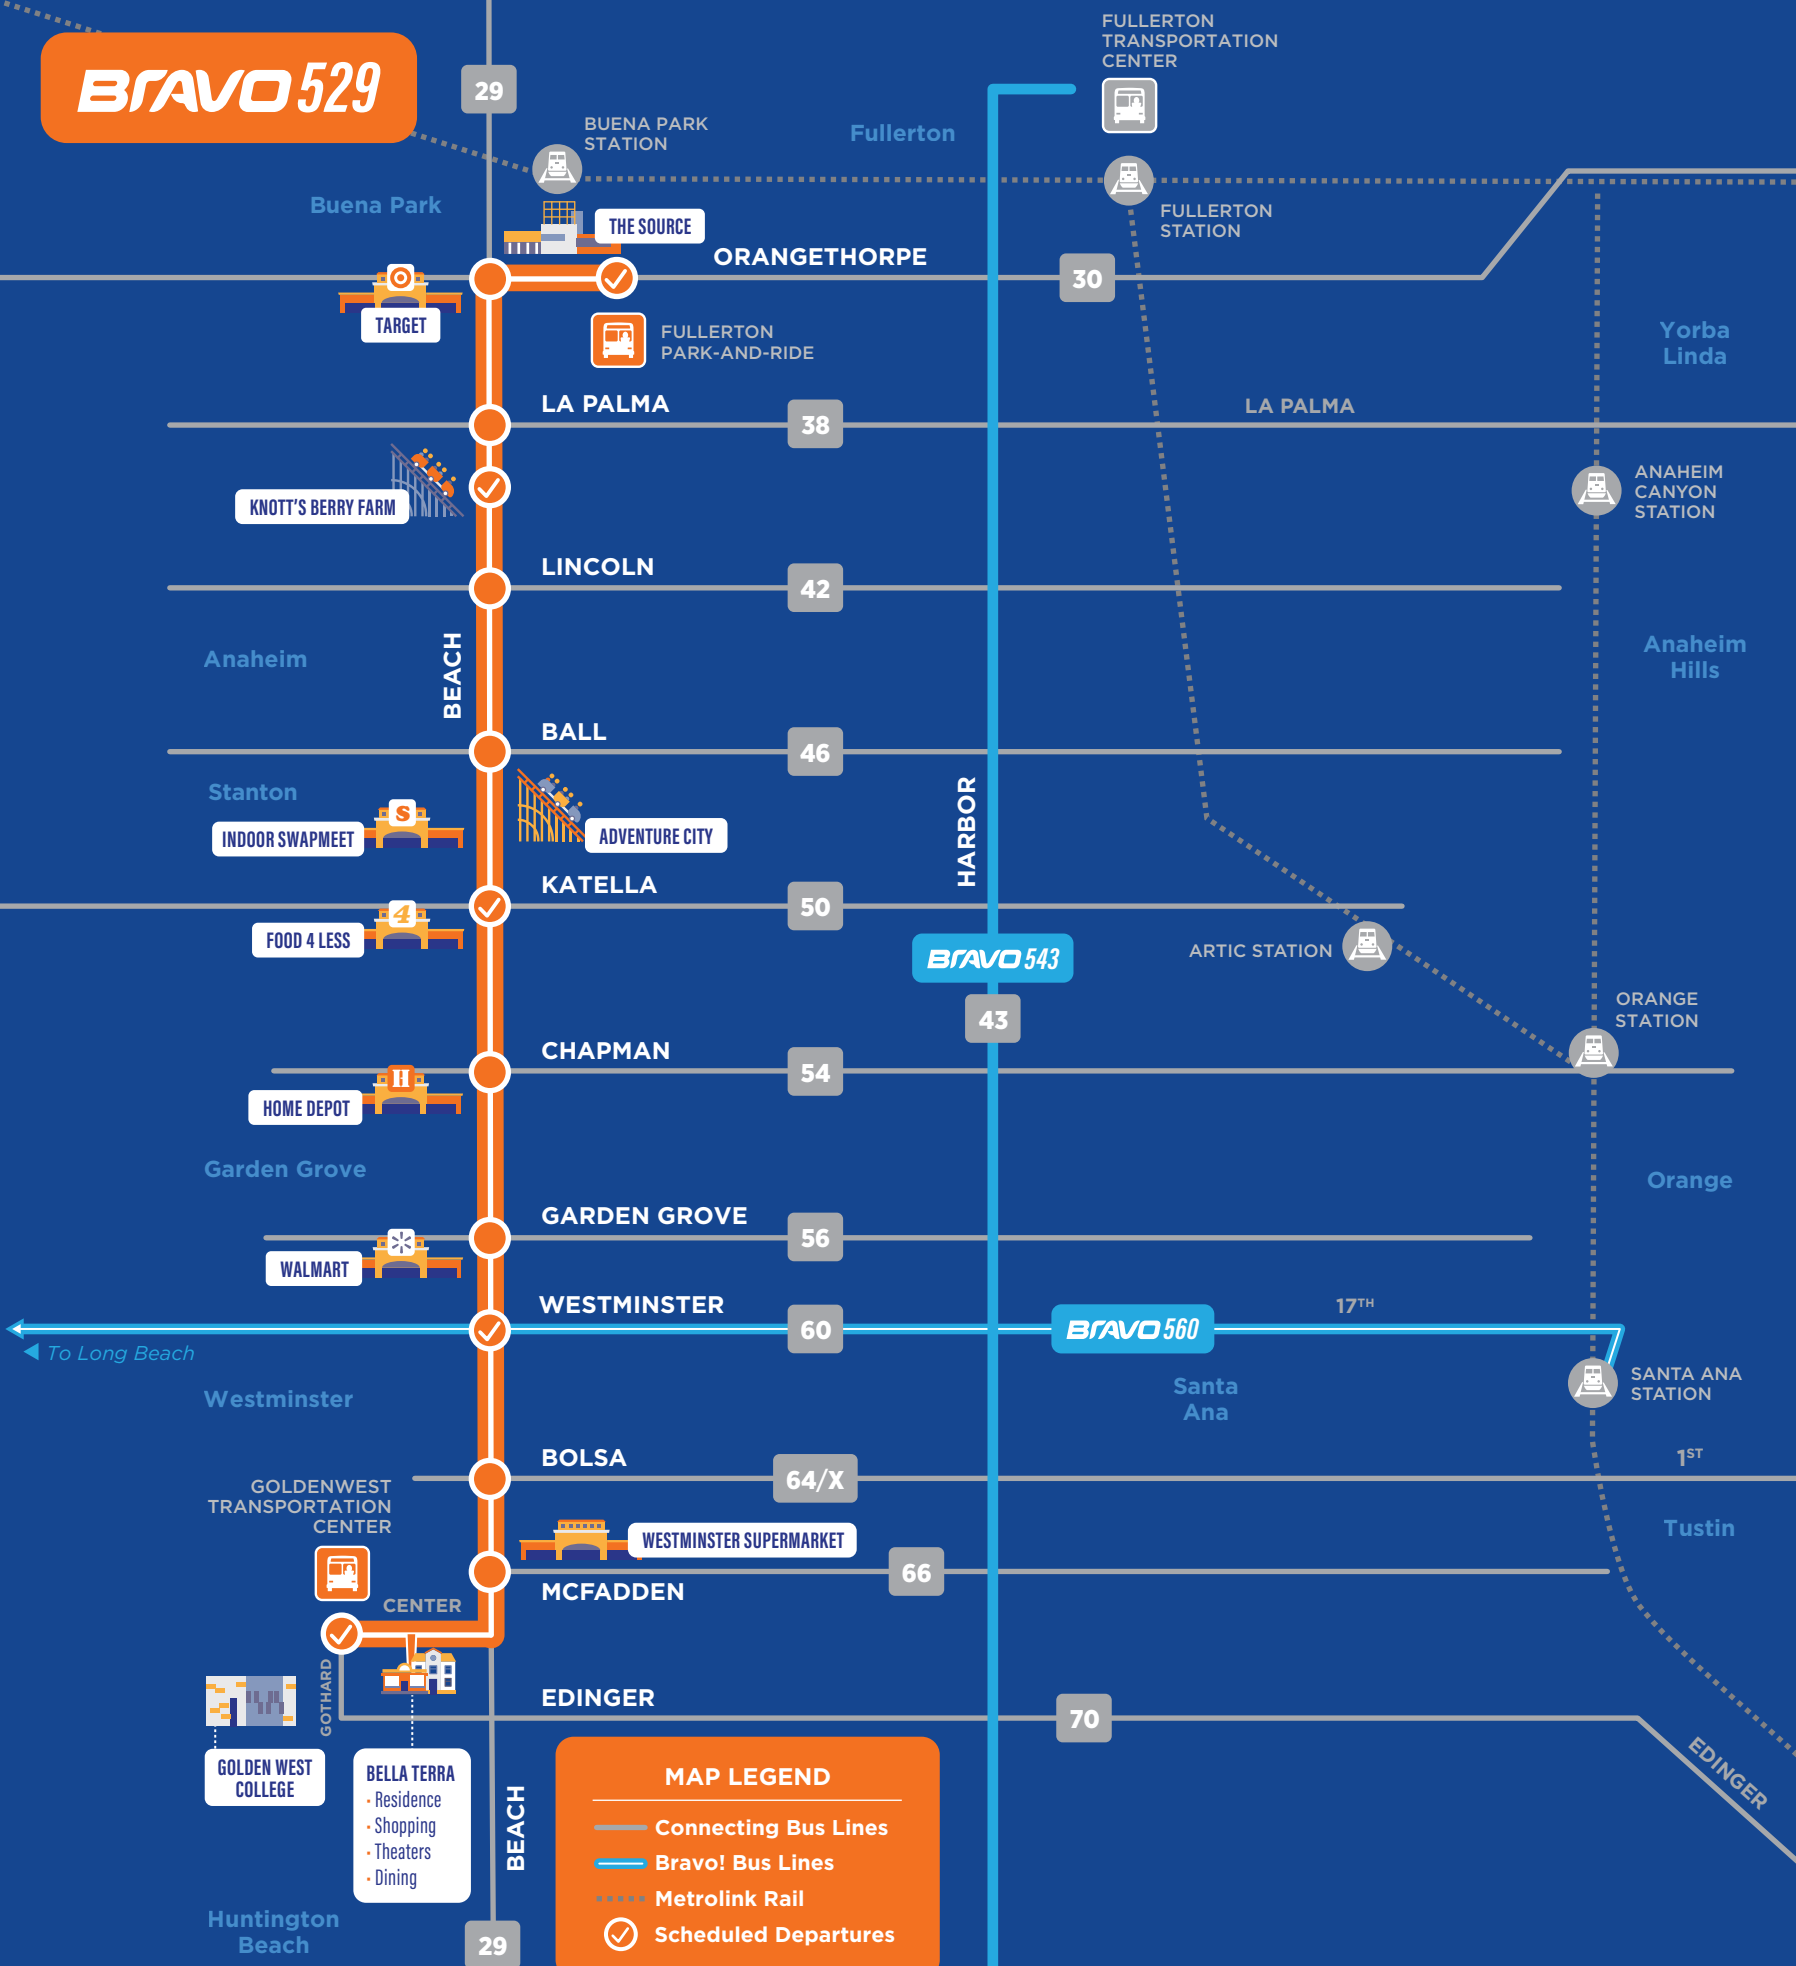

# BRAVO 529

29

**MAP LEGEND**

- Connecting Bus Lines
- Bravo! Bus Lines
- Metrolink Rail
- Scheduled Departures

**BELLA TERRA**  
 • Residence  
 • Shopping  
 • Theaters  
 • Dining

**GOLDEN WEST COLLEGE**

BRAVO 543

BRAVO 560

To Long Beach

To Santa Ana