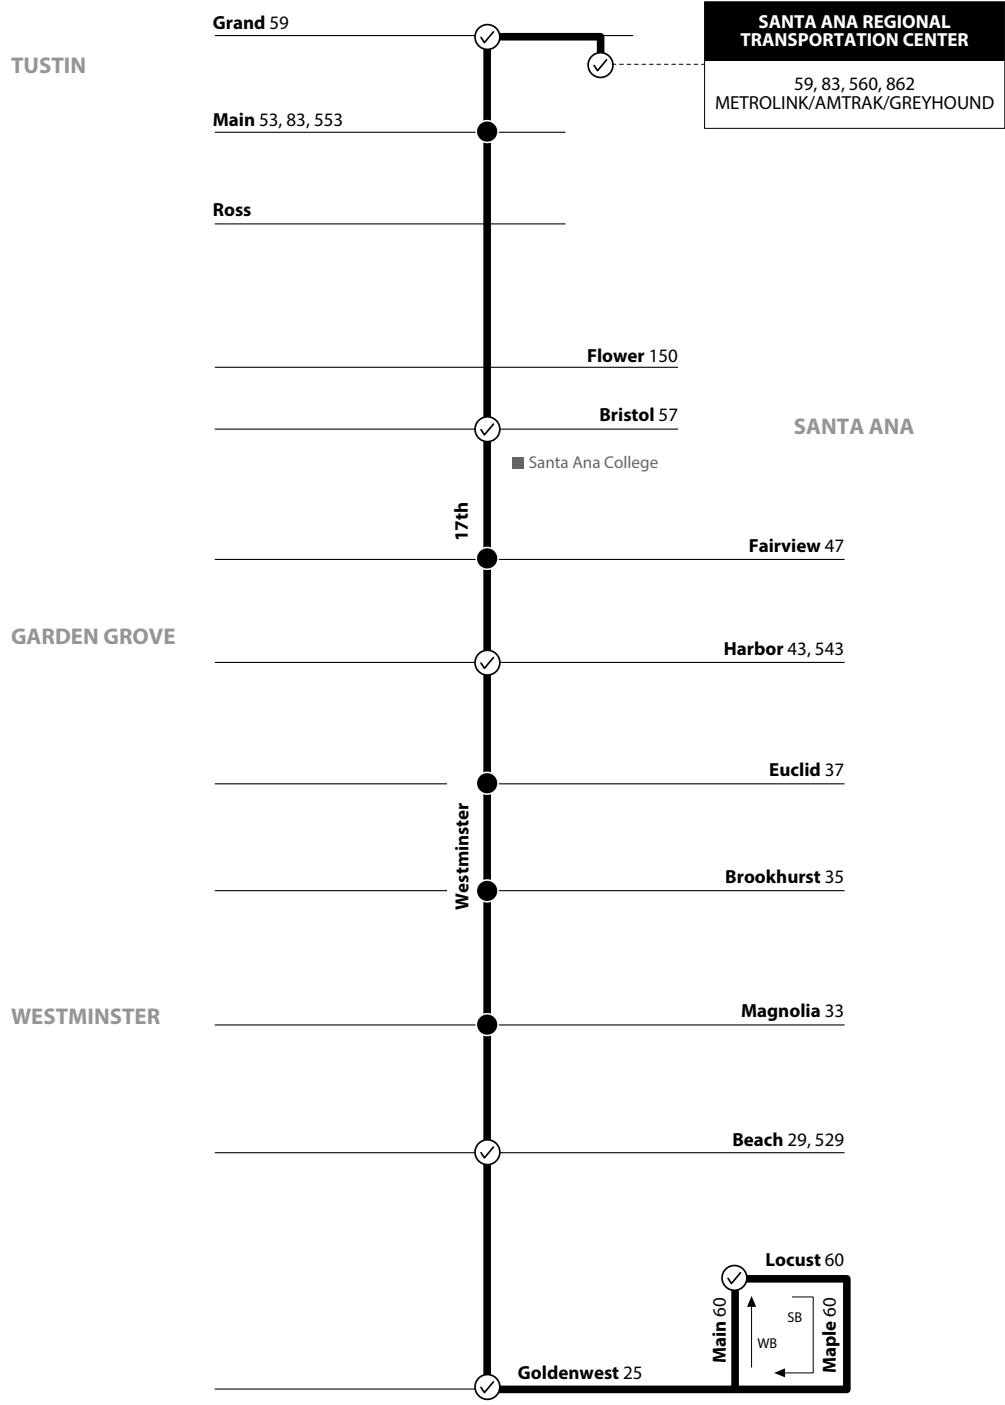

NOTE: No weekend service.
NOTA: No hay servicio los fines de semana.

Santa Ana to Westminster
 via 17th St / Westminster Ave

560

LEGEND
LEYENDA

Route 560/032323

Scheduled Departure
 Regular Routing

N
MAP NOT TO SCALE

Numbers on streets indicate transfers. *Números en la calle indican transbordos.*

Route 560 is a limited-stop route, making stops only at time check points and other designated stops .

Monday - Friday
EASTBOUND To: Santa Ana

Monday - Friday
WESTBOUND To: Westminster

Santa Ana Regional Transportation Center	17th & Grand	17th & Bristol	Westminster & Harbor	Westminster & Beach	Goldenwest & Westminster	Locust & Main
5:56	6:02	6:09	6:15	6:29	6:32	6:36
6:20	6:26	6:33	6:39	6:53	6:56	7:00
6:44	6:50	6:57	7:03	7:17	7:20	7:24
7:05	7:11	7:19	7:27	7:44	7:47	7:51
7:29	7:35	7:43	7:51	8:08	8:12	8:15
7:53	7:59	8:07	8:15	8:32	8:36	8:39
8:17	8:23	8:31	8:39	8:56	9:00	9:03
8:41	8:47	8:55	9:03	9:20	9:24	9:27
9:05	9:11	9:19	9:27	9:44	9:48	9:51
9:29	9:35	9:43	9:51	10:08	10:12	10:15
9:53	9:59	10:07	10:15	10:32	10:36	10:39
10:17	10:23	10:31	10:39	10:56	11:00	11:03
10:41	10:47	10:55	11:03	11:20	11:24	11:27
11:05	11:11	11:19	11:27	11:44	11:48	11:51
11:29	11:35	11:43	11:51	12:08	12:12	12:15
11:53	11:59	12:07	12:15	12:32	12:36	12:39
12:17	12:23	12:31	12:39	12:55	12:59	1:02
12:41	12:47	12:55	1:03	1:19	1:23	1:26
1:05	1:11	1:19	1:27	1:43	1:47	1:50
1:29	1:35	1:43	1:51	2:07	2:11	2:14
1:53	1:59	2:07	2:15	2:31	2:36	2:40
2:16	2:22	2:31	2:39	2:56	3:01	3:05
2:40	2:46	2:55	3:03	3:20	3:25	3:29
3:04	3:10	3:19	3:27	3:44	3:49	3:53
3:25	3:31	3:41	3:51	4:09	4:14	4:18
3:49	3:55	4:05	4:15	4:33	4:39	4:42
4:13	4:19	4:29	4:39	4:57	5:03	5:07
4:37	4:43	4:53	5:03	5:21	5:27	5:31
5:01	5:08	5:18	5:27	5:44	5:50	5:54
5:25	5:32	5:42	5:51	6:08	6:14	6:18
5:49	5:56	6:06	6:15	6:32	6:38	6:42
6:14	6:20	6:30	6:39	6:56	7:02	7:06