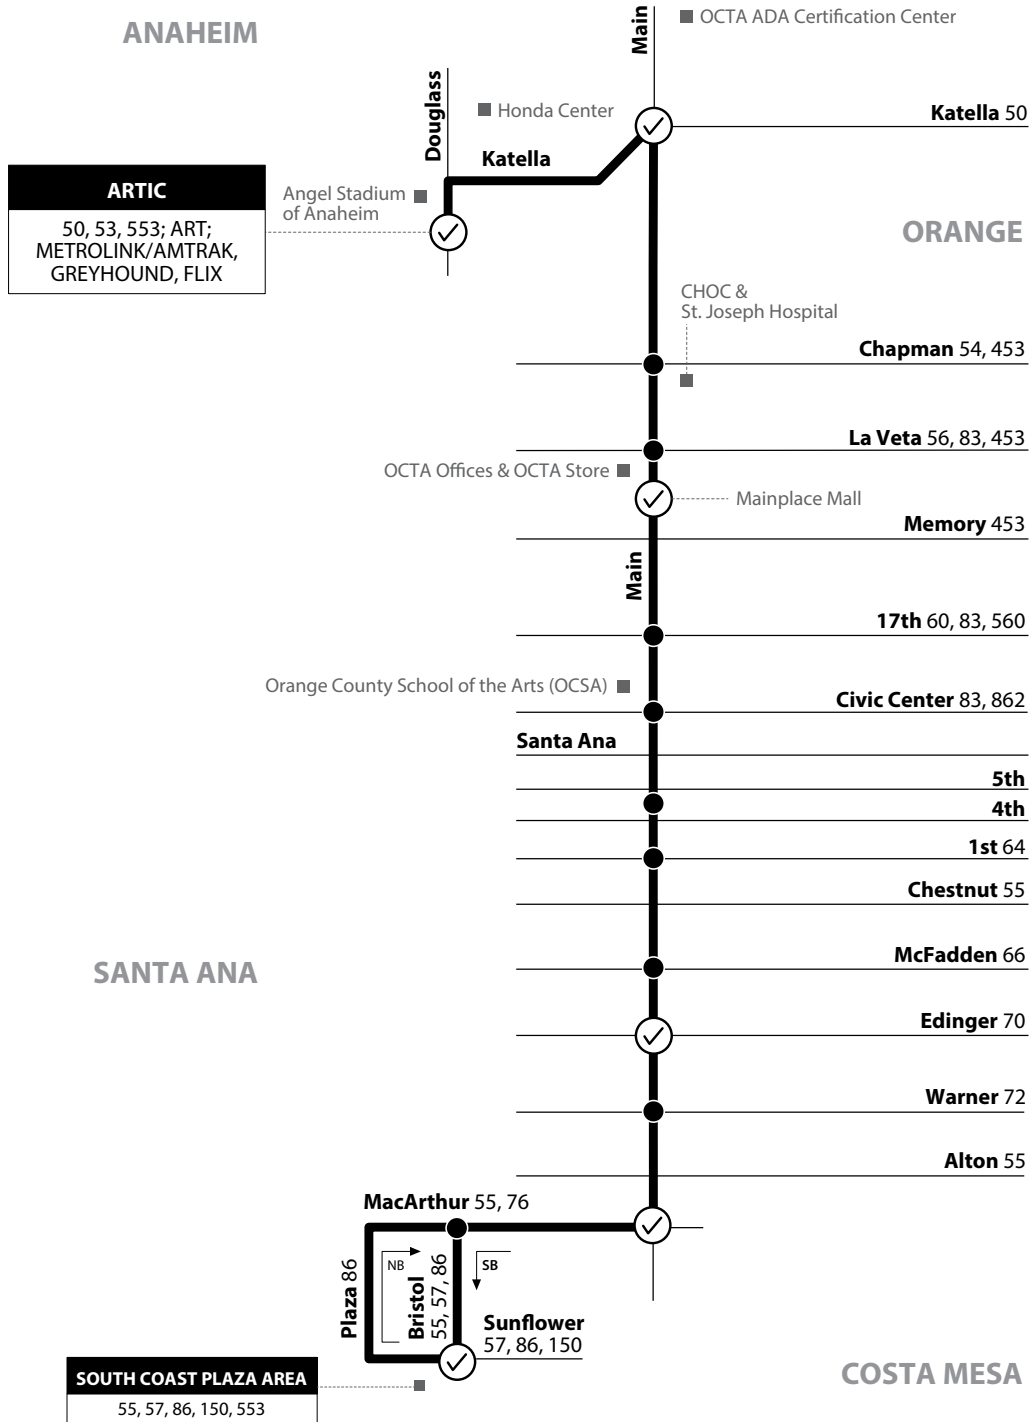

NOTE: No weekend service.
NOTA: No hay servicio los fines de semana.

Anaheim to Costa Mesa **553**

via Main St

LEGEND
LEYENDA

Scheduled Departure

Regular Routing

MAP NOT TO SCALE

Route 553/071023

Numbers on streets indicate transfers. *Números en la calle indican transbordos.*

Route 553 is a limited-stop route, making stops only at time check points and other designated stops .

Monday-Friday NORTHBOUND To: Anaheim

Monday-Friday SOUTHBOUND To: Costa Mesa

Anaheim Regional Transportation Intermodal Center (ARTIC)	Main & Katella	Santa Ana Mainplace	Main & Edinger	Main & MacArthur (Santa Ana)	Sunflower & Bristol
5:52	5:56	6:03	6:17	6:25	6:34
6:14	6:18	6:25	6:39	6:47	6:56
6:36	6:40	6:47	7:01	7:09	7:18
6:56	7:00	7:09	7:26	7:34	7:43
7:18	7:22	7:31	7:48	7:56	8:05
7:40	7:44	7:53	8:10	8:18	8:27
8:02	8:06	8:15	8:32	8:40	8:49
8:24	8:28	8:37	8:54	9:02	9:11
8:46	8:50	8:59	9:16	9:24	9:33
9:08	9:12	9:21	9:38	9:46	9:55
9:30	9:34	9:43	10:00	10:08	10:17
9:52	9:56	10:05	10:21	10:29	10:39
10:14	10:18	10:27	10:43	10:51	11:01
10:36	10:40	10:49	11:05	11:13	11:23
10:58	11:02	11:11	11:27	11:35	11:44
11:20	11:24	11:33	11:49	11:57	12:06
11:42	11:46	11:55	12:11	12:19	12:28
12:04	12:08	12:17	12:33	12:41	12:50
12:26	12:30	12:39	12:55	1:03	1:12
12:48	12:52	1:01	1:17	1:25	1:34
1:10	1:14	1:23	1:39	1:47	1:56
1:32	1:36	1:45	2:01	2:09	2:18
1:54	1:58	2:07	2:23	2:32	2:41
2:16	2:20	2:29	2:45	2:54	3:03
2:38	2:42	2:51	3:07	3:16	3:25
3:00	3:04	3:13	3:29	3:38	3:47
3:22	3:26	3:35	3:51	4:00	4:09
3:44	3:48	3:57	4:13	4:22	4:31
4:06	4:10	4:19	4:35	4:44	4:53
4:28	4:32	4:41	4:57	5:06	5:15
4:50	4:54	5:03	5:19	5:28	5:37
5:11	5:15	5:25	5:41	5:50	6:00
5:33	5:37	5:47	6:03	6:12	6:22
5:55	5:59	6:09	6:25	6:34	6:44
6:17	6:21	6:31	6:47	6:56	7:06
6:39	6:43	6:53	7:09	7:18	7:28
7:02	7:06	7:15	7:31	7:39	7:48