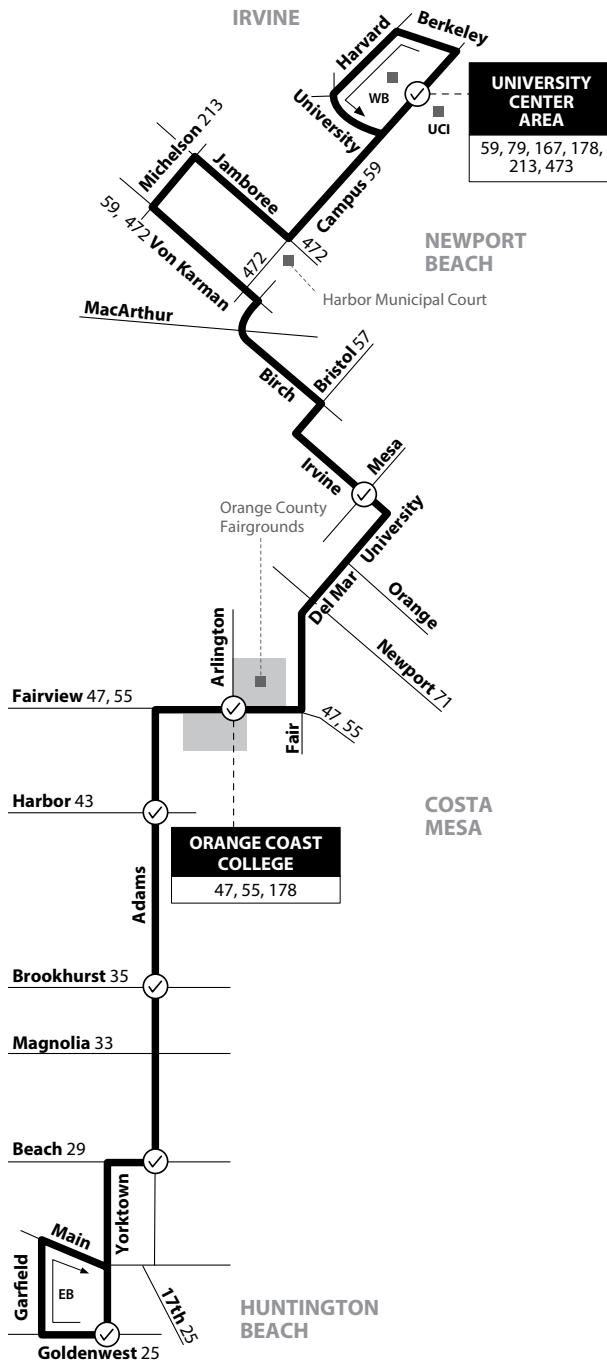

NOTE: No weekend service.
 NOTA: No hay servicio los fines de semana.

Monday - Friday EASTBOUND To: Irvine

Yorktown & Goldenwest	Adams & Beach	Adams & Brookhurst	Adams & Harbor	Fairview & Arlington	Irvine & Mesa	University Center
5:10	5:22	5:27	5:34	5:38	5:46	6:06
6:15	6:27	6:32	6:39	6:43	6:51	7:11
7:21	7:34	7:41	7:49	7:54	8:03	8:25
8:41	8:54	9:01	9:09	9:14	9:23	9:45
9:51	10:04	10:11	10:19	10:24	10:33	10:55
11:12	11:25	11:32	11:39	11:43	11:51	12:11
12:22	12:35	12:42	12:49	12:53	1:01	1:21
1:32	1:45	1:52	1:59	2:03	2:11	2:31
2:42	2:55	3:02	3:09	3:13	3:21	3:41
3:52	4:05	4:12	4:19	4:23	4:31	4:51
5:12	5:25	5:32	5:39	5:43	5:51	6:11
6:24	6:37	6:42	6:49	6:52	7:00	7:17
7:47	7:59	8:03	8:09	8:12	8:19	8:34
9:07	9:19	9:23	9:29	9:32	9:39	9:54

Monday - Friday WESTBOUND To: Huntington Beach

University Center	Irvine & Mesa	Fairview & Arlington	Adams & Harbor	Adams & Brookhurst	Adams & Beach	Yorktown & Goldenwest
5:07	5:24	5:31	5:35	5:41	5:48	5:53
6:17	6:34	6:41	6:45	6:51	6:58	7:03
7:27	7:52	8:00	8:05	8:12	8:18	8:25
8:37	9:02	9:10	9:15	9:22	9:28	9:35
9:56	10:21	10:30	10:35	10:42	10:50	10:57
11:06	11:31	11:40	11:45	11:52	12:00	12:07
12:21	12:46	12:55	1:00	1:07	1:15	1:22
1:31	1:56	2:05	2:10	2:17	2:25	2:32
2:41	3:06	3:15	3:20	3:27	3:35	3:42
3:51	4:23	4:32	4:38	4:47	4:55	5:03
5:01	5:33	5:42	5:48	5:57	6:05	6:13
6:22	6:46	6:55	7:00	7:06	7:12	7:19
7:32	7:56	8:05	8:10	8:16	8:22	8:29
8:57	9:19	9:26	9:30	9:36	9:41	9:47

LEGEND
LEYENDA

Schedulad Departure Regular Routing

Route 178/081819

Numbers on streets indicate transfers. *Números en la calle indican transbordos.*

MAP NOT TO SCALE