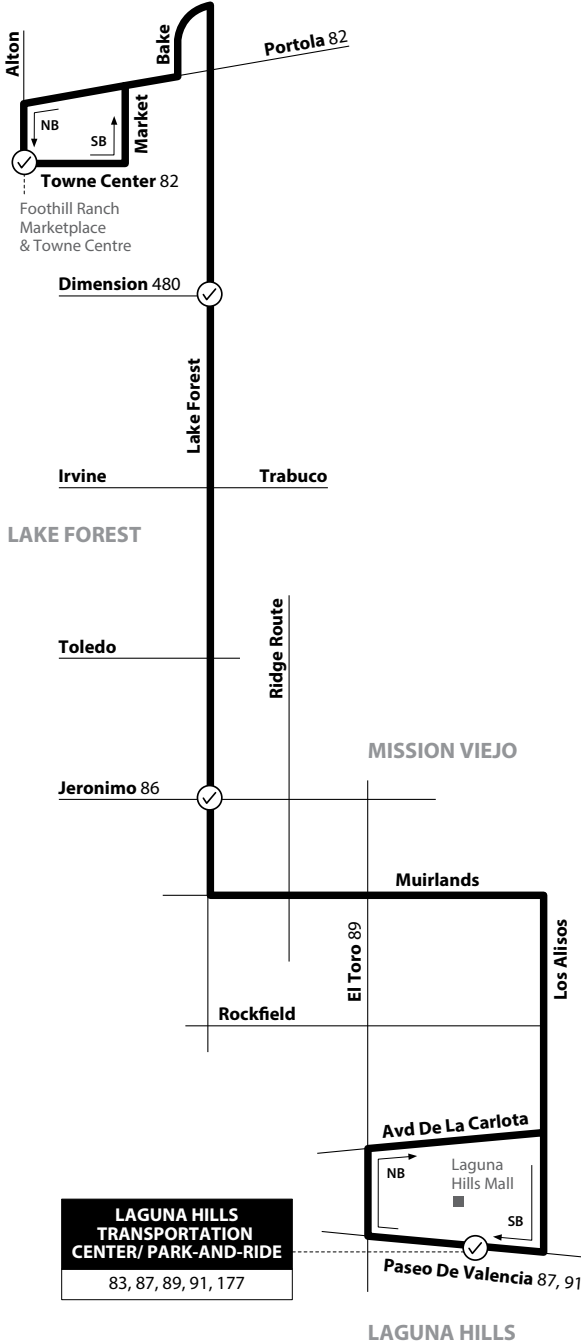

NOTE: No service on Sundays.
NOTA: No hay servicio los domingos.

Foothill Ranch to Laguna Hills

via Lake Forest Dr / Muirlands Blvd / Los Alisos Blvd

177

FOOTHILL RANCH

Monday - Friday NORTHBOUND To: Foothill Ranch

Laguna Hills Transportation Center	Lake Forest & Jeronimo	Lake Forest & Dimension	Towne Centre & Alton
5:44	6:02	6:11	6:23
6:28	6:46	6:55	7:07
7:13	7:31	7:40	7:52
7:59	8:17	8:26	8:38
8:45	9:03	9:11	9:22
9:30	9:48	9:56	10:07
10:15	10:33	10:41	10:52
11:00	11:18	11:26	11:37
11:43	12:02	12:11	12:22
12:28	12:47	12:56	1:07
1:15	1:32	1:40	1:50
1:53	2:15	2:25	2:36
2:32	2:52	3:02	3:14
3:26	3:46	3:56	4:08
4:11	4:31	4:41	4:53
5:00	5:20	5:30	5:42
6:00	6:20	6:30	6:42

Monday - Friday SOUTHBOUND To: Laguna Hills

Towne Centre & Alton	Lake Forest & Dimension	Lake Forest & Jeronimo	Laguna Hills Transportation Center
5:47	5:54	6:01	6:13
6:32	6:39	6:46	6:58
7:09	7:20	7:32	7:49
7:54	8:05	8:17	8:34
8:42	8:51	9:01	9:14
9:27	9:36	9:46	9:59
10:12	10:21	10:31	10:44
10:57	11:06	11:16	11:29
11:42	11:51	12:01	12:14
12:27	12:36	12:46	12:59
1:17	1:29	1:37	1:51
1:56	2:08	2:16	2:30
2:41	2:53	3:01	3:15
3:26	3:38	3:46	4:00
4:11	4:23	4:31	4:45
4:56	5:08	5:16	5:30
5:47	5:58	6:06	6:19
6:45	6:56	7:04	7:17

Saturday NORTHBOUND To: Foothill Ranch

Laguna Hills Transportation Center	Lake Forest & Jeronimo	Lake Forest & Dimension	Towne Centre & Alton
8:02	8:20	8:27	8:35
9:26	9:44	9:51	9:59
10:50	11:10	11:17	11:27
12:14	12:34	12:41	12:51
1:41	2:01	2:08	2:18
3:05	3:25	3:32	3:42
4:32	4:52	4:59	5:09
5:59	6:19	6:26	6:36

Saturday SOUTHBOUND To: Laguna Hills

Towne Centre & Alton	Lake Forest & Dimension	Lake Forest & Jeronimo	Laguna Hills Transportation Center
7:25	7:34	7:40	7:52
8:49	8:58	9:04	9:16
10:13	10:22	10:28	10:40
11:37	11:46	11:52	12:04
1:01	1:11	1:18	1:31
2:25	2:35	2:42	2:55
3:52	4:02	4:09	4:22
5:19	5:29	5:36	5:49
6:45	6:55	7:02	7:15

LEGEND
LEYENDA

Scheduled Departure
Regular Routing

Route 177/121322   Numbers on streets indicate transfers. *Números en la calle indican transferencias.*

N
MAP NOT TO SCALE