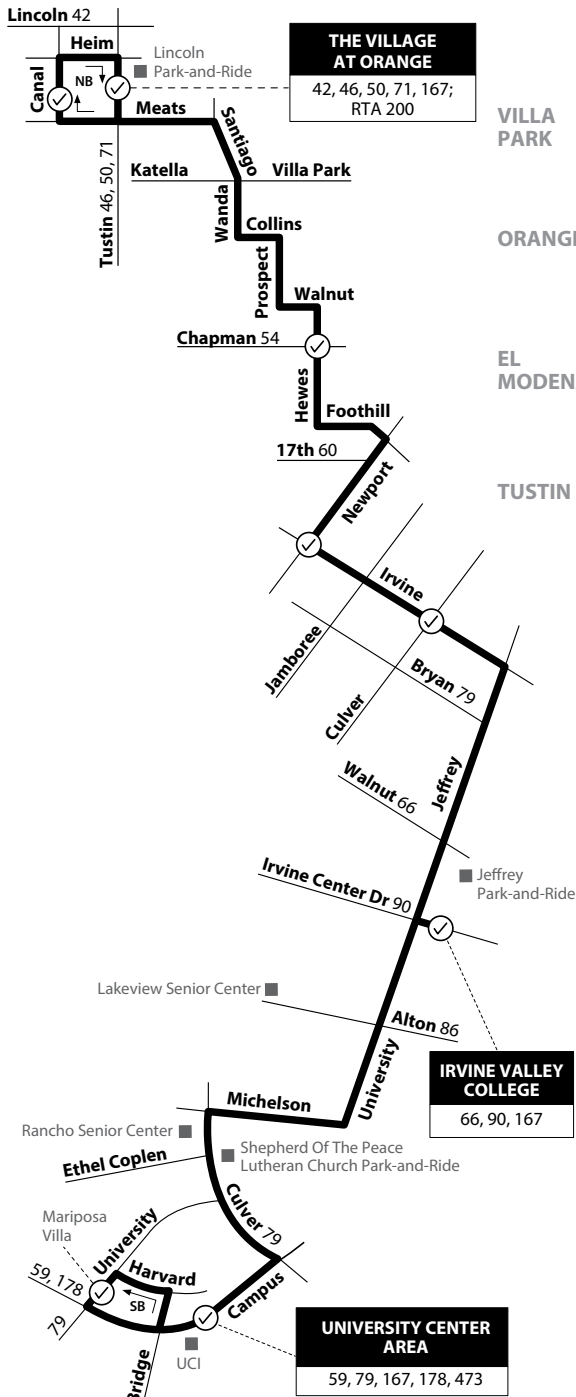

NOTE: No weekend service.
 NOTA: No hay servicio los fines de semana.

Orange to Irvine

167

via Hewes St / Irvine Blvd / Jeffrey Rd

LEGEND
LEYENDA

Scheduled Departure
 Regular Routing

RTA = Riverside Transit Agency

Numbers on streets indicate transfers. *Números en la calle indican transbordos.*

MAP NOT TO SCALE

Monday - Friday

NORTHBOUND To: Orange

Mariposa Villa	University Center	Irvine Valley College	Irvine & Culver	Newport & Old Irvine	Hewes & Chapman	Canal & Meats
5:16	5:18	5:36	5:50	5:59	6:09	6:26
6:11	6:13	6:31	6:45	6:54	7:04	7:21
6:55	6:58	7:22	7:40	7:52	8:05	8:25
7:50	7:54	8:19	8:35	8:46	8:58	9:18
8:45	8:49	9:14	9:30	9:41	9:53	10:13
9:39	9:43	10:09	10:25	10:35	10:45	11:05
10:36	10:40	11:04	11:20	11:31	11:42	12:04
11:31	11:35	11:59	12:15	12:26	12:37	12:59
12:14	12:18	12:45	1:06	1:20	1:32	1:54
1:09	1:14	1:43	2:05	2:19	2:26	2:48
2:20	2:25	2:51	3:11	3:24	3:35	3:56
3:15	3:20	3:46	4:06	4:19	4:30	4:51
4:03	4:08	4:37	5:01	5:15	5:27	5:47
5:02	5:06	5:35	5:56	6:07	6:18	6:38
5:58	6:02	6:31	6:52	7:03	7:14	7:34
7:04	7:08	7:34	7:51	8:00	8:10	8:27
8:04	8:08	8:34	8:51	9:00	9:10	9:27
9:04	9:08	9:34	9:51	10:00	10:10	10:27
10:04	10:08	10:34	10:51	11:00	11:10	11:27