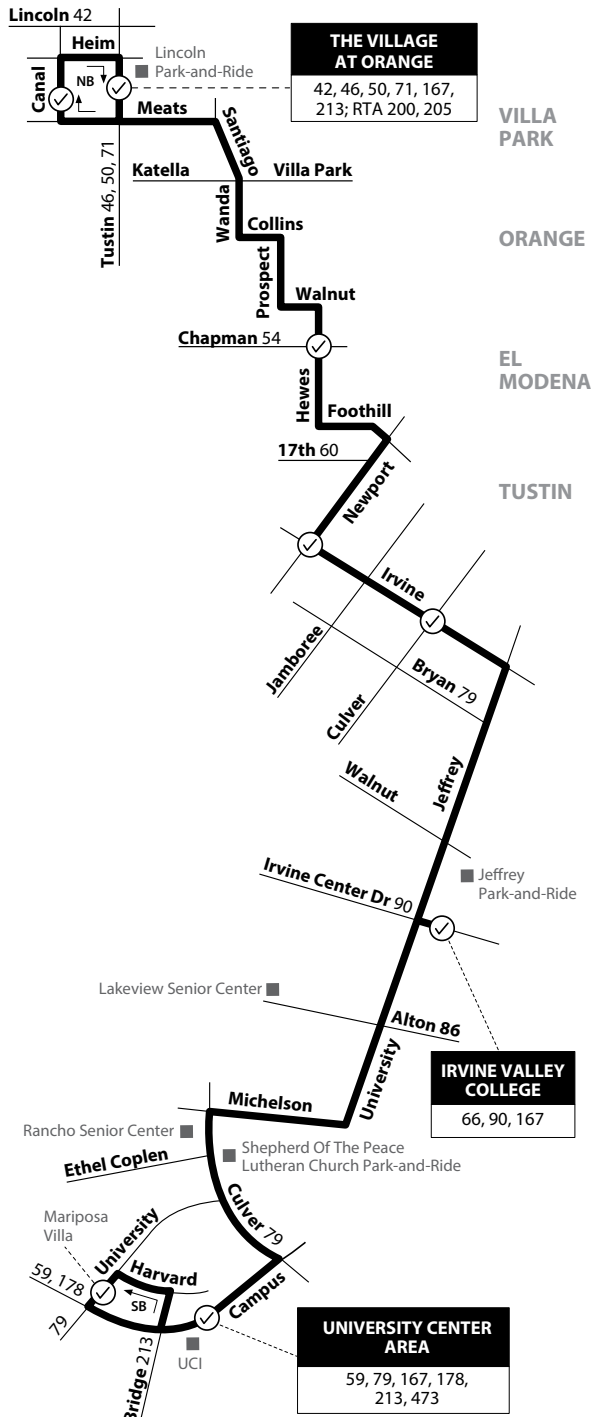

NOTE: No weekend service.
 NOTA: No hay servicio los fines de semana.

Orange to Irvine
 via Hewes St / Irvine Blvd / Jeffrey Rd

LEGEND
LEYENDA

Scheduled Departure
 Regular Routing

RTA = Riverside Transit Agency

Numbers on streets indicate transfers. *Números en la calle indican transbordos.*

MAP NOT TO SCALE

Monday - Friday
NORTHBOUND To: Orange

Mariposa Villa	University Center	Irvine Valley College	Irvine & Culver	Newport & Old Irvine	Hewes & Chapman	Canal & Meats
5:17	5:20	5:37	5:50	5:59	6:08	6:28
6:17	6:20	6:37	6:50	6:59	7:08	7:28
7:06	7:11	7:34	7:50	8:00	8:11	8:31
8:06	8:11	8:34	8:50	9:00	9:11	9:31
9:06	9:11	9:34	9:50	10:00	10:11	10:31
10:06	10:11	10:34	10:50	11:00	11:11	11:31
11:06	11:11	11:34	11:50	12:00	12:11	12:31
12:03	12:08	12:32	12:50	1:02	1:13	1:35
1:03	1:08	1:32	1:50	2:02	2:13	2:35
2:03	2:08	2:32	2:50	3:02	3:13	3:35
3:00	3:05	3:31	3:50	4:04	4:16	4:37
4:00	4:05	4:31	4:50	5:04	5:16	5:37
4:56	5:00	5:30	5:50	6:03	6:14	6:35
6:02	6:06	6:33	6:50	7:01	7:11	7:28
7:02	7:06	7:33	7:50	8:01	8:11	8:28

Monday - Friday
SOUTHBOUND To: Irvine

Canal & Meats	Village At Orange	Hewes & Chapman	Irvine & Newport	Irvine & Culver	Irvine Valley College	University Center	Mariposa Villa
6:06	6:10	6:25	6:36	6:45	7:00	7:21	7:26
6:55	6:59	7:17	7:33	7:45	8:05	8:35	8:45
7:54	7:58	8:19	8:32	8:45	9:01	9:24	9:31
9:01	9:05	9:21	9:34	9:45	10:00	10:26	10:32
10:01	10:05	10:21	10:34	10:45	11:00	11:26	11:32
10:59	11:03	11:19	11:33	11:45	12:02	12:32	12:37
12:00	12:04	12:21	12:34	12:45	1:00	1:24	1:29
12:55	12:59	1:18	1:33	1:45	2:03	2:30	2:40
1:55	1:59	2:18	2:33	2:45	3:03	3:30	3:40
2:55	2:59	3:18	3:33	3:45	4:03	4:30	4:40
3:55	4:00	4:19	4:33	4:45	5:03	5:31	5:38
4:55	5:00	5:19	5:33	5:45	6:03	6:31	6:38
5:59	6:04	6:20	6:34	6:45	7:01	7:25	7:30
6:59	7:04	7:20	7:34	7:45	8:01	8:25	8:30
8:02	8:07	8:21	8:35	8:45	8:59	9:20	9:25