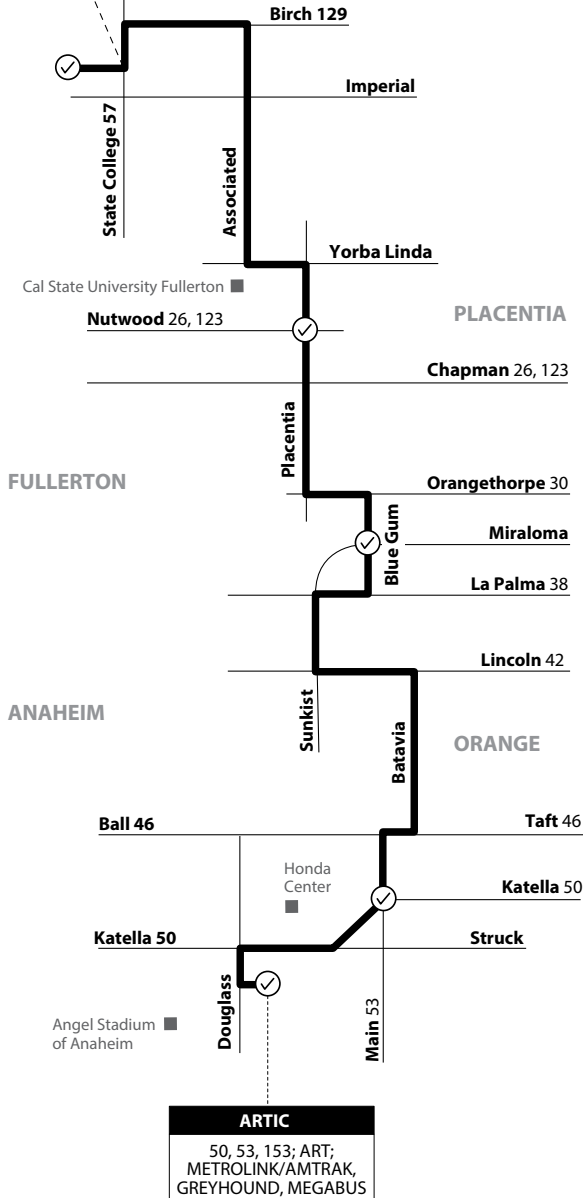

BREA

BREA MALL AREA

57, 129, 143, 153,
213; FT:286

ARTIC

50, 53, 153; ART;
METROLINK/AMTRAK,
GREYHOUND, MEGABUS

LEGEND LEYENDA

Scheduled Departure

Regular Routing

Route 153/111519

All Days

NORTHBOUND To: Brea

Anaheim Regional Transportation Intermodal Center (ARTIC)	Main & Katella	Blue Gum & Miraloma	Placentia & Nutwood	Brea Mall
7:00	7:04	7:18	7:27	7:44
8:00	8:04	8:18	8:27	8:44
9:00	9:04	9:19	9:29	9:50
10:00	10:04	10:19	10:29	10:50
11:00	11:04	11:19	11:29	11:50
12:00	12:04	12:19	12:29	12:50
1:00	1:04	1:19	1:29	1:50
2:00	2:04	2:19	2:29	2:50
3:00	3:04	3:19	3:29	3:50
4:00	4:04	4:19	4:29	4:50
5:00	5:04	5:19	5:29	5:50
6:00	6:04	6:19	6:28	6:47
7:00	7:04	7:18	7:26	7:42
8:00	8:04	8:18	8:26	8:42

All Days

SOUTHBOUND To: Anaheim

Brea Mall	Placentia & Nutwood	Blue Gum & Miraloma	Katella & Main (F)	Anaheim Regional Transportation Intermodal Center (ARTIC)
6:00	6:15	6:23	6:39	6:44
7:00	7:15	7:23	7:39	7:44
8:00	8:15	8:23	8:39	8:44
9:00	9:16	9:25	9:42	9:47
10:00	10:16	10:25	10:42	10:47
11:00	11:16	11:25	11:42	11:47
12:00	12:16	12:25	12:42	12:47
1:00	1:17	1:26	1:42	1:47
2:00	2:17	2:26	2:42	2:47
3:00	3:17	3:26	3:42	3:47
4:00	4:17	4:26	4:42	4:47
5:00	5:17	5:26	5:42	5:47
6:00	6:17	6:25	6:40	6:45
7:00	7:16	7:24	7:38	7:43

Operates Monday-Saturday Only.
Lunes a sábado solamente.

F = Times are approximate/*Los horas son aproximadas.*