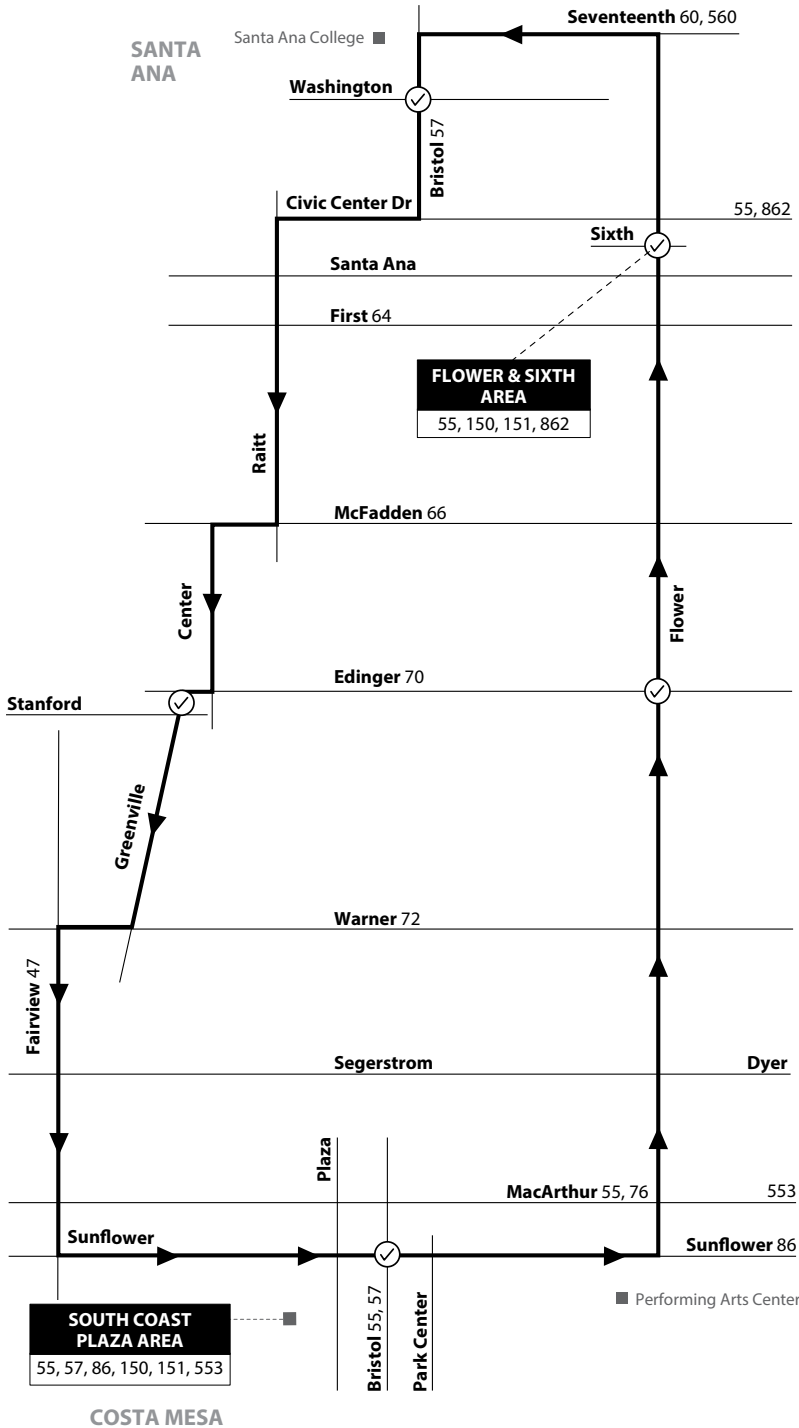

151

Santa Ana to Costa Mesa (Counter-clockwise)

Flower St / Seventeenth St / Fairview St / Sunflower Ave

NOTE: No weekend service.

NOTA: No hay servicio los fines de semana.

Monday - Friday COUNTER-CLOCKWISE

Flower & 6th	Bristol & Washington Cw	Greenville & Stanford	Sunflower & Park Center	Flower & Edinger	Flower & 6th
4:58	5:03	5:15	5:31	5:41	5:51
5:37	5:43	5:55	6:11	6:21	6:31
6:14	6:20	6:35	6:55	7:06	7:17
6:47	6:55	7:15	7:35	7:46	7:57
7:12	7:20	7:40	8:00	8:11	8:22
7:32	7:40	8:00	8:20	8:33	8:44
8:16	8:23	8:40	8:57	9:09	9:20
8:56	9:03	9:20	9:37	9:48	9:57
9:38	9:45	10:00	10:17	10:28	10:38
10:18	10:25	10:40	10:57	11:08	11:18
10:59	11:05	11:20	11:37	11:48	11:58
11:37	11:44	12:00	12:17	12:29	12:40
12:17	12:24	12:40	12:57	1:09	1:20
12:57	1:04	1:20	1:37	1:49	2:00
1:32	1:39	1:55	2:12	2:24	2:35
2:07	2:14	2:30	2:48	3:01	3:13
2:32	2:39	2:55	3:13	3:30	3:42
2:52	2:59	3:15	3:33	3:50	4:02
3:22	3:30	3:45	4:03	4:18	4:30
4:02	4:10	4:25	4:43	4:58	5:10
4:43	4:51	5:05	5:22	5:36	5:47
5:23	5:31	5:45	6:02	6:16	6:27
6:03	6:11	6:25	6:42	6:56	7:07

LEGEND LEYENDA

Scheduled Departure
Direction of Travel

Route 151/100524