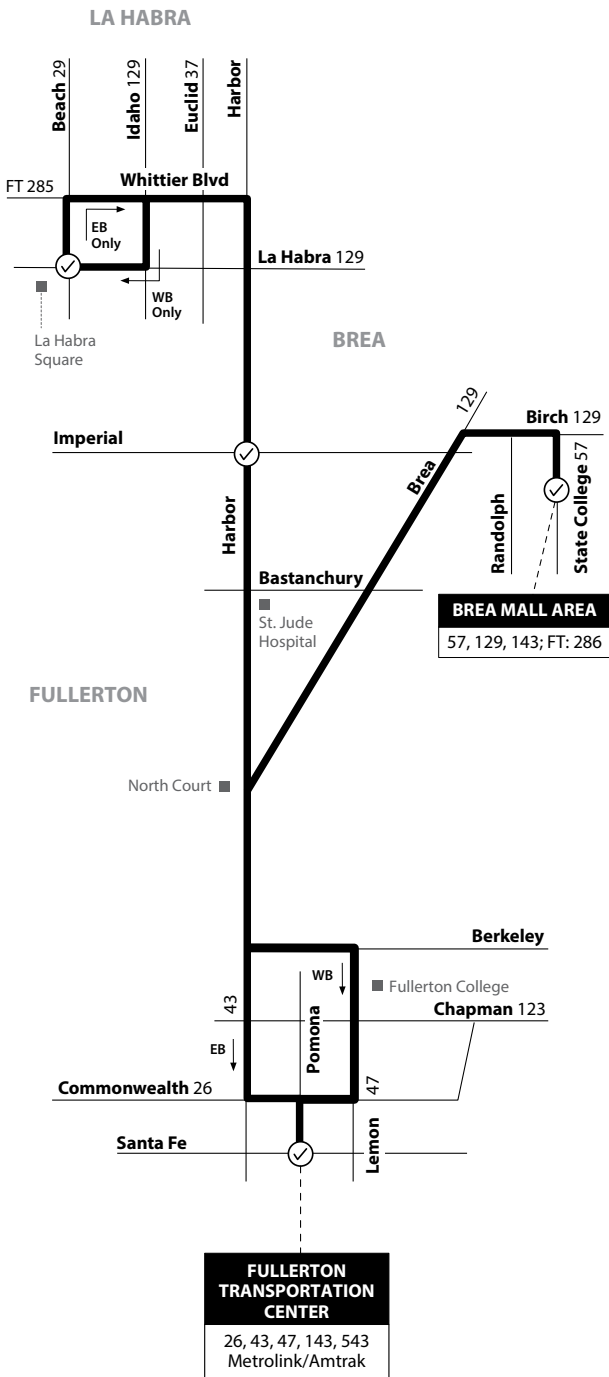

## La Habra to Brea

via Whittier Blvd / Harbor Blvd / Brea Blvd / Birch St

**Sunday & Holiday**  
**EASTBOUND To: Brea**

Beach & La Habra	Harbor & Imperial	Fullerton Transportation Center	Brea Mall Layover Zone
7:19	7:35	7:49	8:13
8:24	8:40	8:54	9:18
9:29	9:45	9:59	10:23
10:34	10:50	11:04	11:28
11:39	11:55	<b>12:09</b>	<b>12:33</b>
<b>12:44</b>	<b>1:00</b>	<b>1:14</b>	<b>1:38</b>
<b>1:49</b>	<b>2:05</b>	<b>2:19</b>	<b>2:43</b>
<b>2:54</b>	<b>3:10</b>	<b>3:24</b>	<b>3:48</b>
<b>3:59</b>	<b>4:15</b>	<b>4:29</b>	<b>4:53</b>
<b>5:04</b>	<b>5:20</b>	<b>5:34</b>	<b>5:58</b>
<b>6:09</b>	<b>6:25</b>	<b>6:39</b>	<b>7:03</b>

**Sunday & Holiday**  
**WESTBOUND To: La Habra**

Brea Mall Layover Zone	Fullerton Transportation Center	Harbor & Imperial	Beach & La Habra
6:18	6:41	6:57	7:14
7:23	7:46	8:02	8:19
8:28	8:51	9:07	9:24
9:33	9:56	10:12	10:29
10:38	11:01	11:17	11:34
11:43	<b>12:06</b>	<b>12:22</b>	<b>12:39</b>
<b>12:48</b>	<b>1:11</b>	<b>1:27</b>	<b>1:44</b>
<b>1:53</b>	<b>2:16</b>	<b>2:32</b>	<b>2:49</b>
<b>2:58</b>	<b>3:21</b>	<b>3:37</b>	<b>3:54</b>
<b>4:03</b>	<b>4:26</b>	<b>4:42</b>	<b>4:59</b>
<b>5:08</b>	<b>5:31</b>	<b>5:47</b>	<b>6:04</b>
<b>6:13</b>	<b>6:36</b>	<b>6:52</b>	<b>7:09</b>
<b>7:21</b>	<b>7:43</b>	<b>7:58</b>	<b>8:14</b>