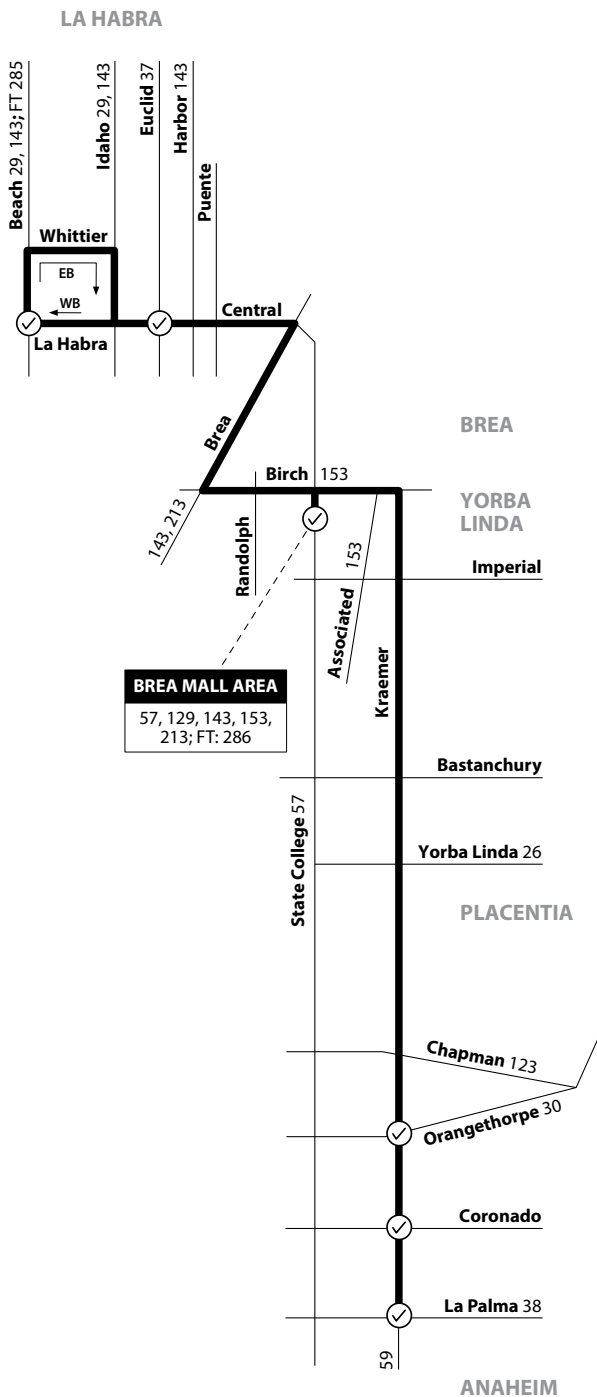

129

La Habra to Anaheim

via La Habra Blvd / Brea Blvd / Birch St / Kraemer Blvd

Monday-Friday EASTBOUND To: Anaheim

Beach & La Habra	La Habra & Euclid	Brea Mall	Kraemer & Orangethorpe	La Palma & Kraemer
6:02	6:09	6:25	6:41	6:44
6:54	7:03	7:22	7:40	7:43
7:53	8:02	8:21	8:39	8:42
8:52	9:01	9:20	9:38	9:41
9:38	9:46	10:12	10:28	10:31
10:28	10:38	11:02	11:18	11:21
11:23	11:33	11:57	12:13	12:16
12:18	12:28	12:52	1:08	1:11
1:13	1:23	1:47	2:03	2:06
2:09	2:15	2:39	2:58	3:01
3:04	3:10	3:34	3:53	3:56
3:59	4:05	4:29	4:48	4:51
4:54	5:00	5:24	5:43	5:46
5:44	5:50	6:14	6:33	6:36
6:38	6:44	7:03	7:19	7:22
7:33	7:39	7:58	8:14	8:17
8:31	8:37	8:56	9:12	9:15

Operates Saturday Only.
Opera solo el sábad.

TRANSFER NOTE / LA TRANSFERENCIA DE LA NOTA

Passengers transferring between OCTA Routes 59 and 129 should transfer at Kraemer & Coronado. To connect from the 59 northbound to the 129 eastbound passengers need to walk from La Palma & Kraemer to Kraemer & Coronado.

Pasajeros transbordando entre las Rutas 59 y 129 de OCTA deben ir a Kraemer y Coronado. Para conectar del 59 hacia el Norte al 129 hacia el Este, pasajeros deben caminar de La Palma y Kraemer a Kraemer y Coronado.

LEGEND
LEYENDA

Scheduled Departure Regular Routing

METRO = Los Angeles Metro | NT = Norwalk Transit | FT = Foothill Transit

Route 129/111519

Numbers on streets indicate transfers. *Números en la calle indican transbordos.*