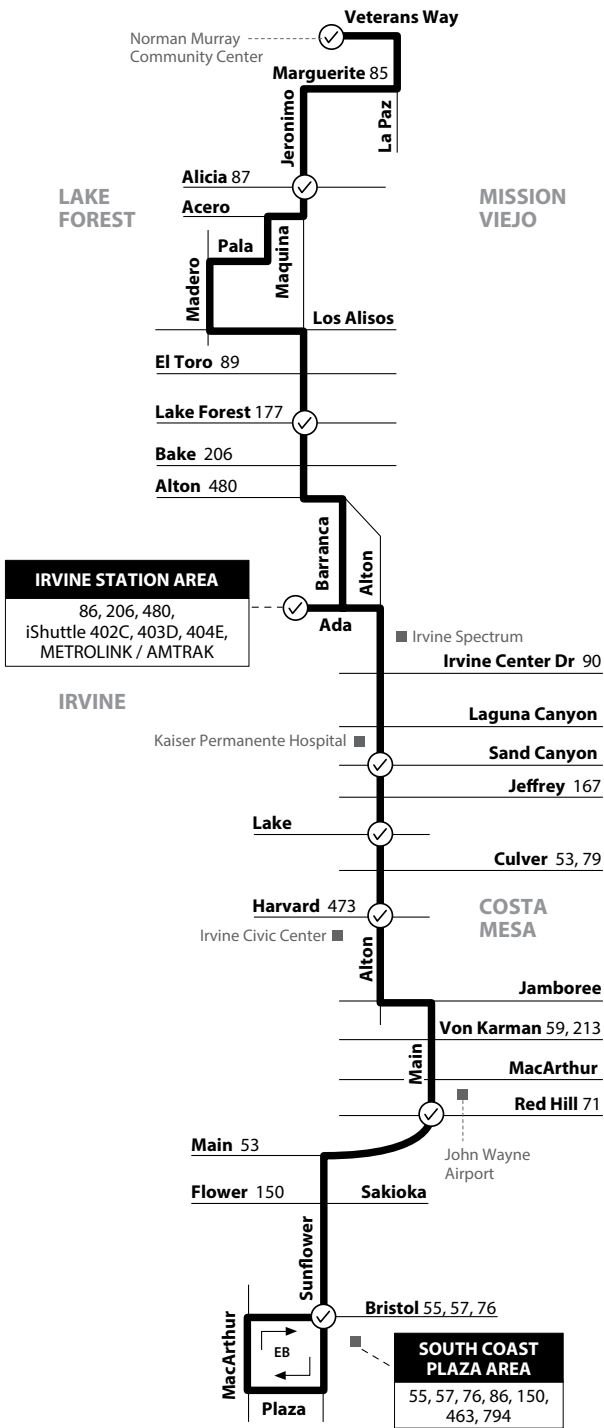

NOTE: No weekend service.
 NOTA: No hay servicio los fines de semana.

Costa Mesa to Mission Viejo
 via Alton Pkwy / Jeronimo Rd

IRVINE STATION AREA
 86, 206, 480,
 iShuttle 402C, 403D, 404E,
 METROLINK / AMTRAK

SOUTH COAST PLAZA AREA
 55, 57, 76, 86, 150,
 463, 794

LEGEND
LEYENDA

Schedulde Departure
 Regular Routing

Route 086/081819

Numbers on streets indicate transfers. *Números en la calle indican transbordos.*

Monday - Friday
WESTBOUND To: Costa Mesa

Murray Community Center	Jeronimo & Alicia	Jeronimo & Lake Forest	Irvine Station	Alton & Sand Canyon	Alton & Lake	Alton & Harvard	Main & Red Hill	Sunflower & Bristol
6:11	6:20	6:31	6:40	6:52	6:58	7:04	7:18	7:24
7:06	7:16	7:31	7:40	7:53	8:02	8:08	8:21	8:27
8:16	8:26	8:41	8:50	9:03	9:12	9:18	9:31	9:37
9:18	9:30	9:42	9:50	10:02	10:10	10:17	10:30	10:36
10:16	10:28	10:40	10:48	11:00	11:08	11:15	11:28	11:34
11:25	11:37	11:49	11:57	12:09	12:17	12:24	12:37	12:43
12:19	12:31	12:45	12:53	1:07	1:14	1:21	1:34	1:41
1:19	1:31	1:45	1:53	2:07	2:14	2:21	2:34	2:41
2:32	2:44	2:58	3:06	3:20	3:27	3:34	3:47	3:54
3:26	3:38	3:52	4:01	4:16	4:28	4:35	4:49	4:57
4:30	4:42	4:56	5:05	5:20	5:32	5:39	5:53	6:01
5:43	5:53	6:04	6:13	6:25	6:34	6:41	6:55	7:01
6:46	6:57	7:06	7:13	7:25	7:33	7:40	7:51	7:57
7:46	7:56	8:05	8:13	8:24	8:31	8:36	8:47	8:53