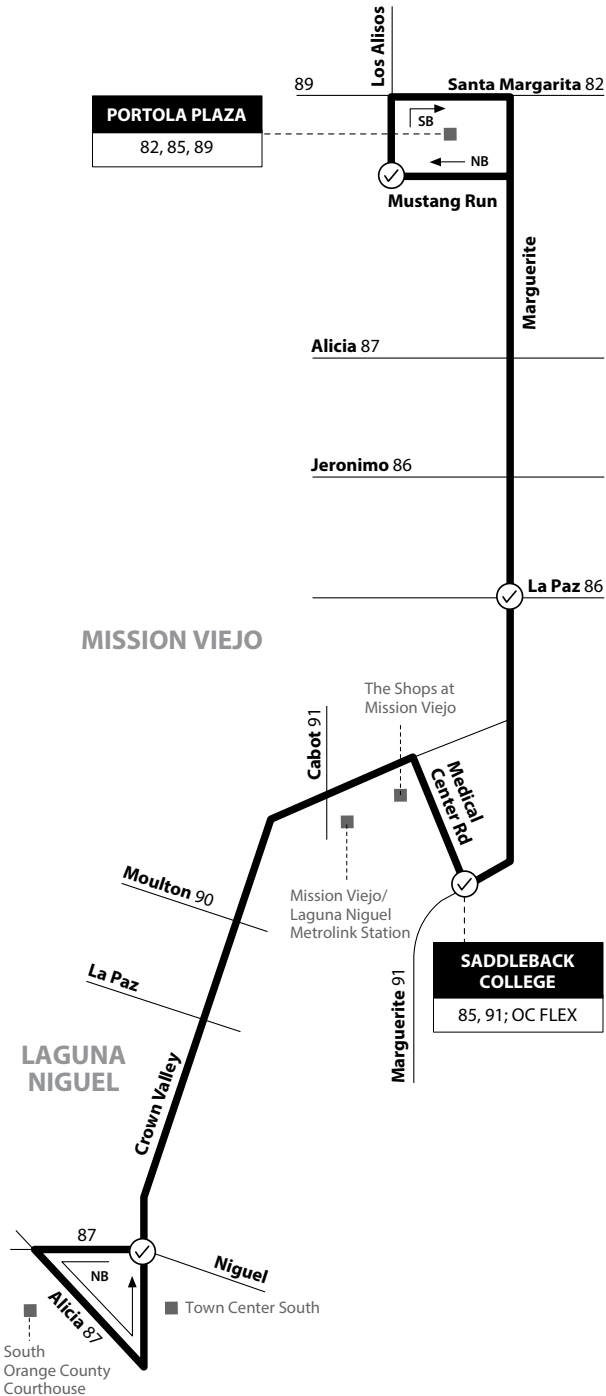

Monday - Friday NORTHBOUND To: Mission Viejo

Monday - Friday SOUTHBOUND To: Laguna Niguel

Niguel & Crown Valley	Saddleback College	Marguerite & La Paz	Los Alisos & Mustang Run
6:31	6:50	7:02	7:15
7:29	7:48	8:00	8:13
8:30	8:51	9:03	9:17
9:29	9:50	10:02	10:16
10:30	10:51	11:03	11:17
11:29	11:50	12:02	12:16
12:30	12:51	1:03	1:17
1:31	1:52	2:04	2:17
2:31	2:52	3:04	3:17
3:31	3:52	4:04	4:17
4:31	4:52	5:04	5:17
5:31	5:52	6:04	6:17
6:31	6:52	7:04	7:17
7:29	7:50	8:02	8:15
8:29	8:46	8:59	9:10

Los Alisos & Mustang Run	Marguerite & La Paz	Saddleback College	Niguel & Crown Valley
5:36	5:46	5:58	6:15
6:35	6:45	6:57	7:14
7:30	7:44	7:58	8:15
8:31	8:43	8:56	9:14
9:32	9:44	9:57	10:15
10:31	10:43	10:56	11:14
11:32	11:44	11:57	12:15
12:31	12:45	12:58	1:16
1:32	1:44	1:56	2:16
2:32	2:44	2:56	3:16
3:32	3:44	3:56	4:16
4:32	4:44	4:56	5:16
5:32	5:44	5:56	6:16
6:37	6:47	6:57	7:14
7:37	7:47	7:57	8:14
8:42	8:52	9:02	9:19
9:27	9:37	9:47	10:04

LEGEND
LEYENDA

Operates in OC Flex Zone Scheduled Departure Regular Routing

Route 085/040523 MAP NOT TO SCALE

Numbers on streets indicate transfers. *Números en la calle indican transbordos.*