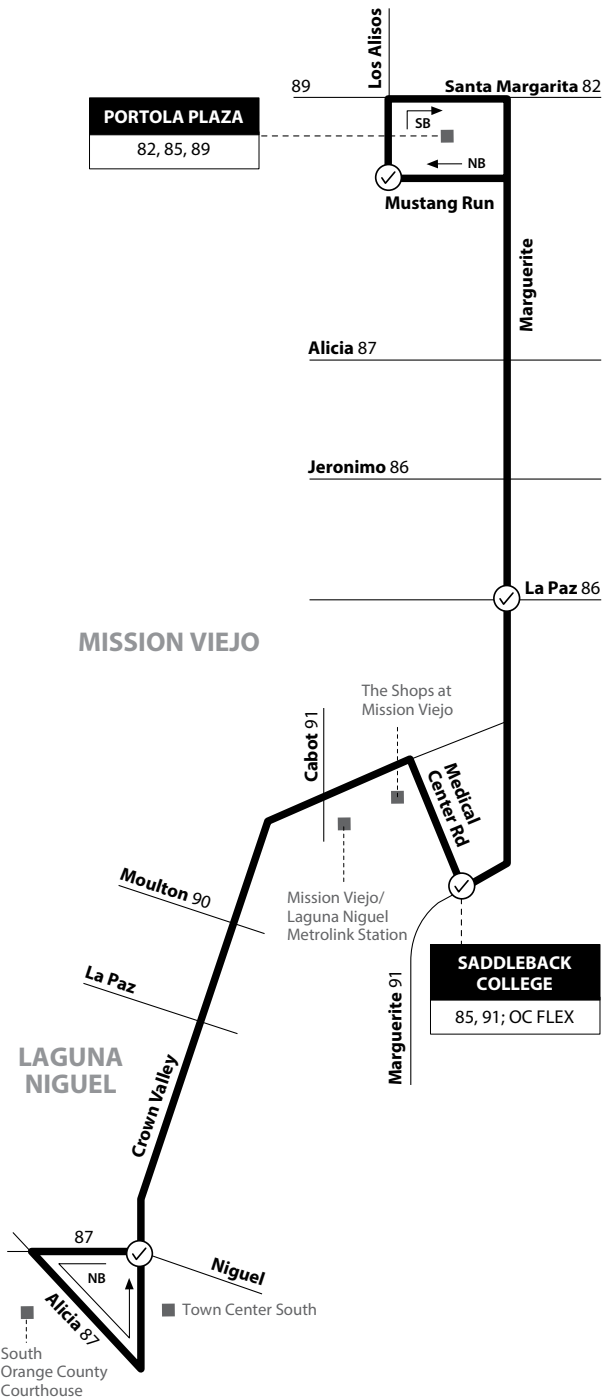

Monday - Friday

NORTHBOUND To: Mission Viejo

Niguel & Crown Valley	Saddleback College	Marguerite & La Paz	Los Alisos & Mustang Run
6:29	6:49	7:04	7:17
7:29	7:49	8:04	8:18
8:29	8:51	9:06	9:20
9:29	9:51	10:06	10:20
10:29	10:51	11:06	11:20
11:29	11:50	12:05	12:19
12:29	12:50	1:05	1:18
1:29	1:50	2:05	2:18
2:29	2:50	3:07	3:21
3:29	3:50	4:07	4:21
4:29	4:52	5:07	5:20
5:29	5:50	6:05	6:18
6:29	6:50	7:05	7:18
7:29	7:47	8:02	8:14
8:29	8:47	8:58	9:09

Monday - Friday

SOUTHBOUND To: Laguna Niguel

Los Alisos & Mustang Run	Marguerite & La Paz	Saddleback College	Niguel & Crown Valley
5:35	5:46	6:01	6:19
6:29	6:42	7:00	7:19
7:29	7:42	8:00	8:19
8:29	8:42	9:00	9:19
9:30	9:43	9:59	10:19
10:30	10:43	10:59	11:19
11:30	11:43	11:59	12:19
12:29	12:42	12:57	1:19
1:29	1:42	1:57	2:19
2:29	2:42	2:57	3:19
3:29	3:42	3:57	4:19
4:30	4:45	4:58	5:19
5:30	5:45	5:58	6:19
6:36	6:48	6:59	7:19
7:36	7:48	7:59	8:19
8:38	8:49	8:59	9:19
9:23	9:34	9:44	10:04

LEGEND
LEYENDA

Scheduled Departure

Regular Routing

MAP NOT TO SCALE

Route 085/040619 Numbers on streets indicate transfers. *Números en la calle indican transbordos.*