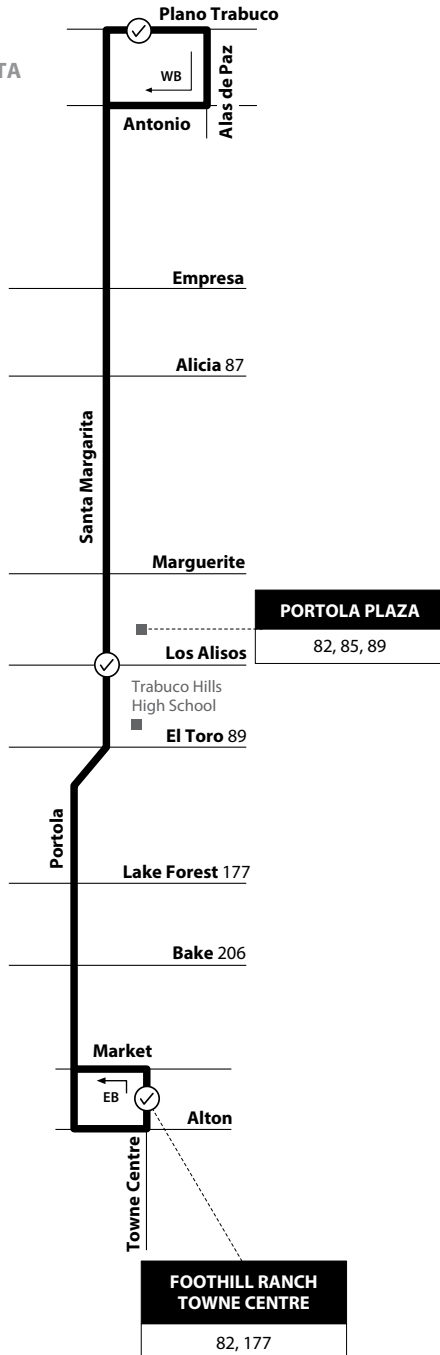

RANCHO
SANTA
MARGARITA

Monday - Friday

EASTBOUND To: Rancho Santa Margarita

Towne Centre & Alton	Santa Margarita & Los Alisos	Plano Trabuco & Alas De Paz
4:50	4:57	5:08
5:56	6:04	6:18
6:59	7:10	7:28
8:13	8:23	8:38
9:18	9:28	9:43
10:23	10:33	10:48
11:28	11:38	11:53
12:33	12:43	12:58
1:40	1:50	2:08
2:49	2:59	3:18
4:03	4:15	4:33
5:18	5:30	5:48
6:31	6:40	6:53
7:36	7:45	7:58

Monday - Friday

WESTBOUND To: Foothill Ranch

Plano Trabuco & Alas De Paz	Santa Margarita & Los Alisos	Towne Centre & Alton
5:10	5:22	5:31
6:20	6:35	6:47
7:30	7:46	7:58
8:40	8:54	9:05
9:45	9:59	10:10
10:50	11:04	11:15
11:55	12:09	12:20
1:00	1:14	1:25
2:17	2:31	2:42
3:20	3:37	3:50
4:35	4:50	5:01
5:50	6:05	6:16
7:00	7:13	7:21

LEGEND LEYENDA

Scheduled Departure

Regular Routing

MAP NOT TO SCALE

Route 082/081819

Numbers on streets indicate transfers. *Números en la calle indican transbordos.*