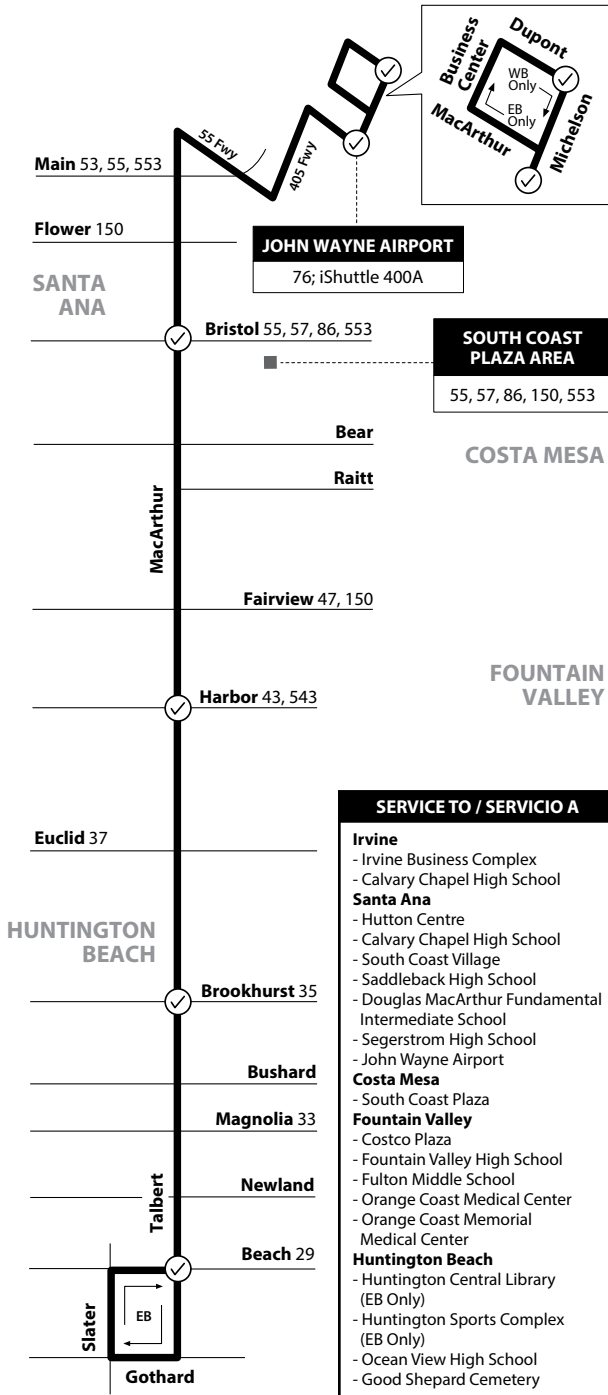

# Huntington Beach to John Wayne Airport

via Talbert Ave / MacArthur Blvd

## Monday - Friday EASTBOUND To: John Wayne Airport

Talbert & Beach	Talbert & Brookhurst	MacArthur & Harbor	MacArthur & Bristol	John Wayne Airport	Dupont & Michelson
6:02	6:16	6:24	6:31	6:41	6:46
6:57	7:15	7:24	7:31	7:41	7:46
7:57	8:15	8:24	8:31	8:41	8:46
8:58	9:14	9:24	9:31	9:41	9:46
9:58	10:14	10:24	10:31	10:41	10:46
10:58	11:14	11:24	11:31	11:41	11:46
11:53	12:10	12:20	12:29	12:40	12:45
12:53	1:10	1:20	1:29	1:40	1:45
1:55	2:12	2:22	2:31	2:42	2:47
2:57	3:14	3:24	3:33	3:44	3:49
4:00	4:17	4:27	4:36	4:47	4:52
5:00	5:17	5:27	5:36	5:46	5:50
6:05	6:22	6:32	6:41	6:51	6:55

## Monday - Friday WESTBOUND To: Huntington Beach

Dupont & Michelson	John Wayne Airport	MacArthur & Bristol	MacArthur & Harbor	Talbert & Brookhurst	Talbert & Beach
6:01	6:05	6:15	6:22	6:31	6:38
6:56	7:00	7:13	7:22	7:31	7:39
7:57	8:02	8:14	8:22	8:31	8:40
8:57	9:02	9:14	9:22	9:31	9:40
9:57	10:02	10:14	10:22	10:31	10:40
10:57	11:02	11:14	11:22	11:31	11:40
11:57	12:02	12:14	12:22	12:31	12:40
12:55	1:00	1:13	1:22	1:31	1:40
1:55	2:00	2:13	2:22	2:31	2:40
2:57	3:02	3:15	3:25	3:35	3:44
3:59	4:04	4:17	4:27	4:37	4:46
5:03	5:08	5:22	5:32	5:42	5:53
6:06	6:11	6:23	6:32	6:41	6:49

**LEGEND**  
**LEYENDA**

☑ Scheduled Departure    — Regular Routing

Route 076/062523    Numbers on streets indicate transfers. *Números en la calle indican transbordos.*

MAP NOT TO SCALE