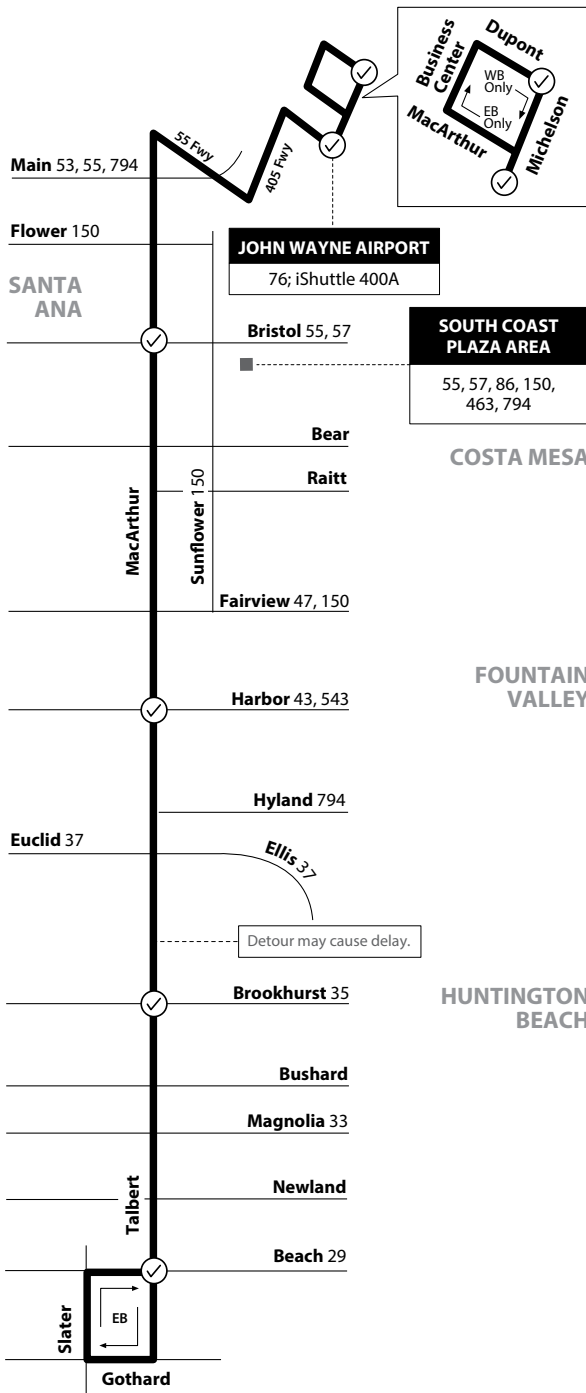

NOTE: No weekend service.
 NOTA: No hay servicio los fines de semana.

Huntington Beach to John Wayne Airport

via Talbert Ave / MacArthur Blvd

76

Monday - Friday EASTBOUND To: John Wayne Airport

Talbert & Beach	Talbert & Brookhurst	MacArthur & Hyland	MacArthur & Harbor	MacArthur & Bristol	John Wayne Airport	Dupont & Michelson
5:57	6:11	6:23	6:24	6:31	6:41	6:46
6:53	7:11	7:23	7:24	7:31	7:41	7:46
7:53	8:11	8:23	8:24	8:31	8:41	8:46
8:55	9:11	9:23	9:24	9:31	9:41	9:46
9:55	10:11	10:23	10:24	10:31	10:41	10:46
10:55	11:11	11:23	11:24	11:31	11:41	11:46
11:54	12:11	12:23	12:24	12:33	12:44	12:49
12:54	1:11	1:23	1:24	1:33	1:44	1:49
1:54	2:11	2:23	2:24	2:33	2:44	2:49
2:54	3:11	3:23	3:24	3:33	3:44	3:49
3:59	4:16	4:28	4:29	4:38	4:49	4:54
5:00	5:16	5:28	5:29	5:38	5:48	5:52
6:10	6:26	6:38	6:39	6:48	6:58	7:02

Monday - Friday WESTBOUND To: Huntington Beach

Dupont & Michelson	John Wayne Airport	MacArthur & Bristol	MacArthur & Harbor	MacArthur & Hyland	Talbert & Brookhurst	Talbert & Beach
6:00	6:04	6:15	6:22	6:23	6:35	6:42
6:54	6:58	7:13	7:22	7:23	7:35	7:44
7:57	8:02	8:14	8:22	8:23	8:35	8:42
8:57	9:02	9:14	9:22	9:23	9:35	9:42
9:57	10:02	10:14	10:22	10:23	10:35	10:42
10:57	11:02	11:14	11:22	11:23	11:35	11:42
11:57	12:02	12:14	12:22	12:23	12:35	12:42
12:55	1:00	1:13	1:22	1:23	1:35	1:42
1:55	2:00	2:13	2:22	2:23	2:35	2:42
2:56	3:01	3:16	3:27	3:28	3:40	3:49
3:56	4:01	4:16	4:27	4:28	4:40	4:49
5:02	5:07	5:26	5:37	5:38	5:50	6:01
6:05	6:10	6:23	6:32	6:33	6:45	6:53

LEGEND
LEYENDA

Route 076/122119

Numbers on streets indicate transfers. *Números en la calle indican transbordos.*

Scheduled Departure
 Regular Routing

MAP NOT TO SCALE