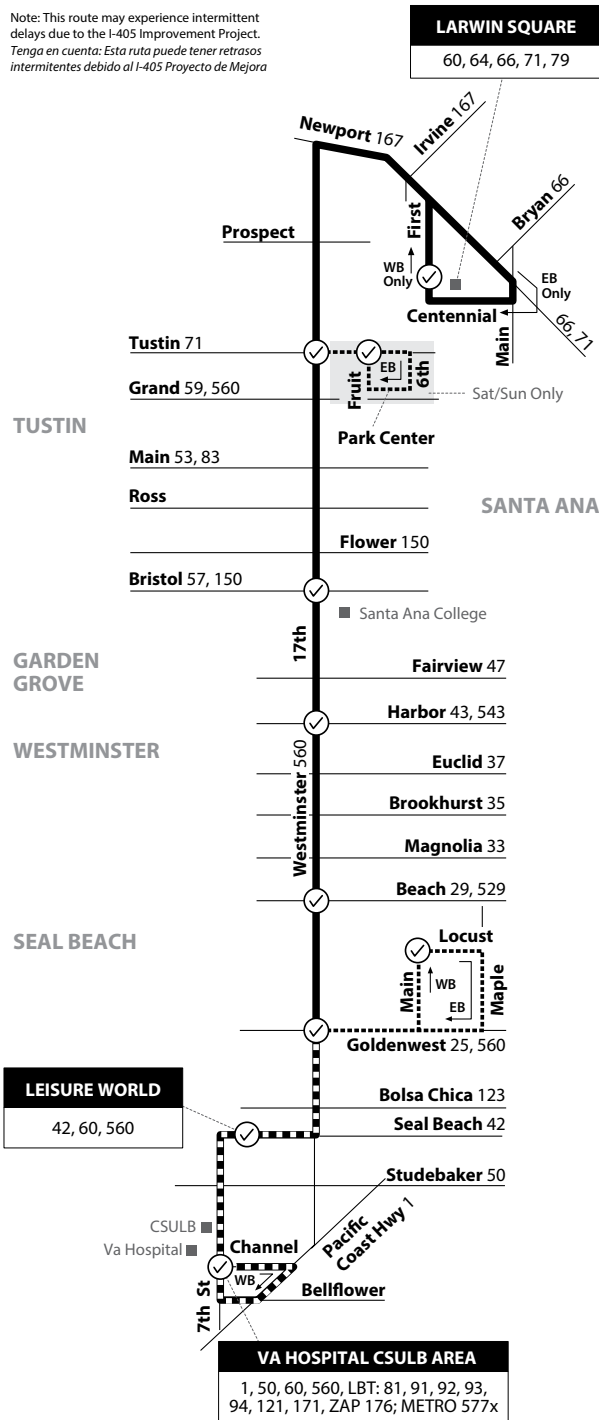

Long Beach to Tustin via Westminster Ave / 17th

LEGEND LEYENDA

- Scheduled Departure
- Regular Routing
- Short Turn Only
- No Service On Some Trips

Route 060/11519 METRO = Los Angeles Metro | LBT = Long Beach Transit

Numbers on streets indicate transfers. Números en la calle indican transbordos.

Monday-Friday EASTBOUND To: Tustin