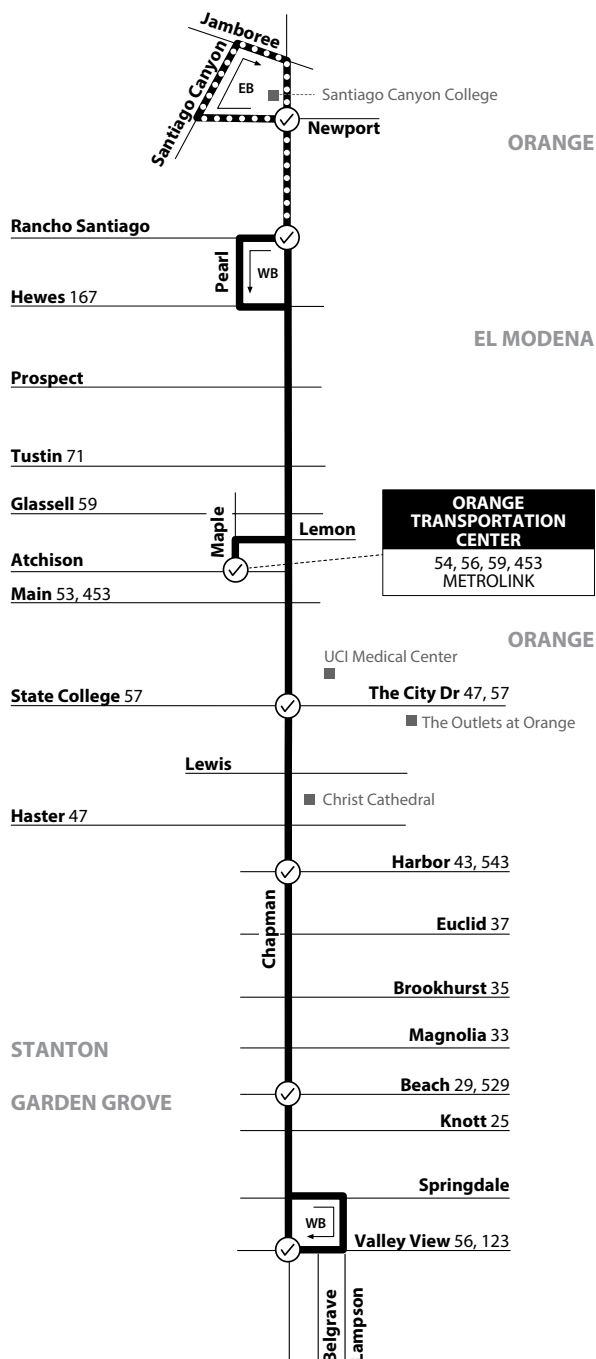

NOTE: This route does not operate east of Rancho Santiago St. on Sundays.
NOTA: Esta ruta no opera al este de Rancho Santiago St. los domingos.

Garden Grove to Orange

via Chapman Ave

54

Monday-Friday EASTBOUND To: Orange

Chapman & Valley View	Chapman & Beach	Chapman & Brookhurst	Chapman & Harbor	Chapman & City Drive	Orange Transportation Center	Chapman & Rancho Santiago	Santiago Canyon College
6:15	6:22	6:30	6:39	6:46	6:57	7:13	7:23
6:45	6:52	7:00	7:09	7:16	7:27	7:43	7:53
7:15	7:22	7:30	7:39	7:46	7:57	8:13	8:23
7:45	7:52	8:00	8:09	8:16	8:27	8:43	8:53
8:15	8:22	8:30	8:39	8:46	8:57	9:13	9:23
8:45	8:52	9:00	9:09	9:16	9:27	9:43	9:53
9:14	9:21	9:29	9:39	9:46	9:59	10:16	10:26
9:44	9:51	9:59	10:09	10:16	10:29	10:46	10:56
10:11	10:19	10:27	10:39	10:47	10:59	11:16	11:26
10:41	10:49	10:57	11:09	11:17	11:29	11:46	11:56
11:11	11:19	11:27	11:39	11:47	11:59	12:16	12:26
11:41	11:49	11:57	12:09	12:17	12:29	12:46	12:56
12:11	12:19	12:27	12:39	12:47	12:59	1:16	1:26
12:40	12:49	12:58	1:09	1:17	1:29	1:48	1:58
1:10	1:19	1:28	1:39	1:47	1:59	2:18	2:28
1:40	1:49	1:58	2:09	2:17	2:29	2:48	2:58
2:10	2:19	2:28	2:39	2:47	2:59	3:18	3:28
2:40	2:49	2:58	3:09	3:17	3:29	3:48	3:58
			3:25	3:33	3:46		
3:10	3:19	3:28	3:39	3:47	3:59	4:18	4:28
			3:55	4:03	4:16		
3:40	3:49	3:58	4:09	4:17	4:29	4:48	4:58
4:11	4:20	4:28	4:39	4:47	4:57	5:14	5:24
			4:44	4:52	5:04		
4:41	4:50	4:58	5:09	5:17	5:27	5:44	5:54
5:12	5:20	5:28	5:39	5:47	5:58	6:15	6:24
5:42	5:50	5:58	6:09	6:17	6:28	6:45	6:54
6:12	6:20	6:28	6:39	6:47	6:58	7:15	7:24
6:45	6:52	6:59	7:09	7:16	7:27	7:42	7:50
7:15	7:22	7:29	7:39	7:46	7:57	8:12	8:20
7:45	7:52	7:59	8:09	8:16	8:27	8:42	8:50
8:15	8:22	8:29	8:39	8:46	8:57	9:12	9:20
9:00	9:07	9:14	9:24	9:31	9:42	9:57	10:05

SERVICE TO / SERVICIO A

El Modena Orange - El Modena High School - Santiago Canyon College - Orange Public Library - Orange Civic Center - Orange Transportation Center (Metrolink) - The Plaza - The Outlets at Orange - UCI Medical Center - Lamoreaux Justice Center	Stanton Garden Grove - Christ Cathedral - Garden Grove Resort District - Izaak Walton Intermediate School - Dr. Walter C. Ralston Intermediate School - Alamitos Intermediate School - Garden Grove Promenade - Chapman Library - Garden Grove West Library - Pacifica High School - Hilton D. Bell Intermediate School

LEGEND
LEYENDA

Scheduled Departure
Regular Routing
Monday-Saturday Only

METRO = Los Angeles Metro | RTA = Riverside Transit Agency
LBT = Long Beach Transit | ART = Anaheim Resort Transit

Numbers on streets indicate transfers. *Números en la calle indican transbordos.*