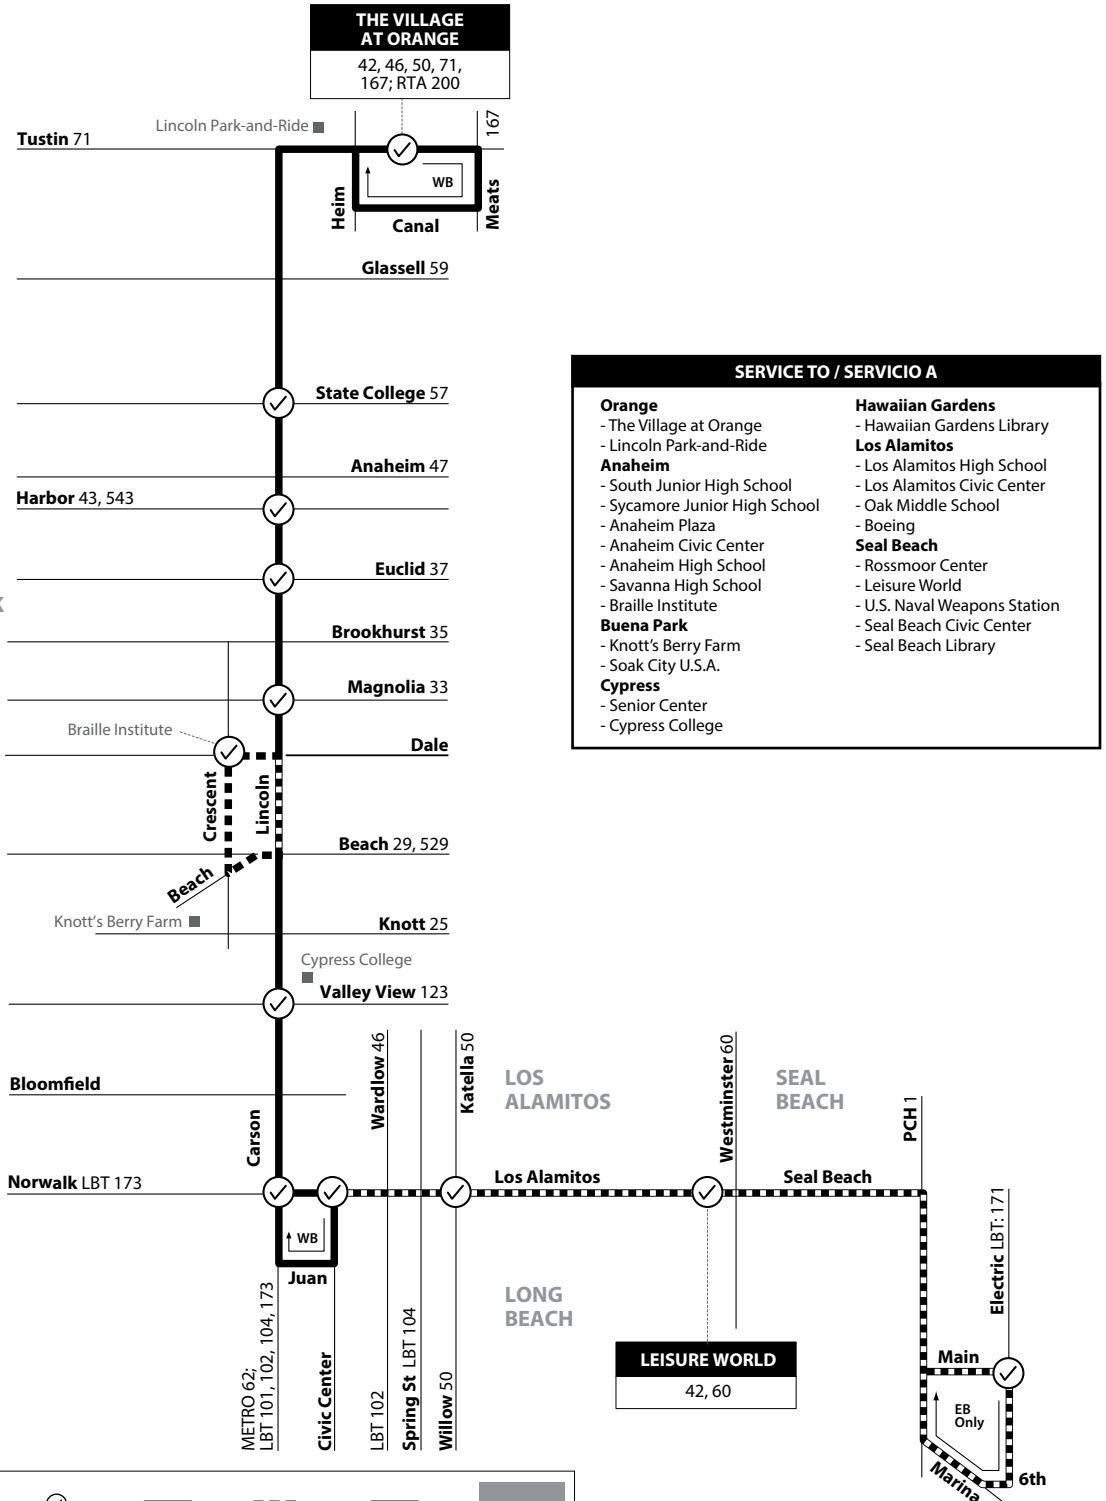

42/A

Seal Beach to Orange

via Seal Beach Blvd / Los Alamitos Blvd / Lincoln Ave

LEGEND
LEYENDA

Scheduled Departure
 Regular Routing
 42A Routing
 No Service On Some Trips

METRO = Los Angeles Metro | RTA = Riverside Transit Agency | LBT = Long Beach Transit

Route 042/062523 Numbers on streets indicate transfers. *Números en la calle indican transbordos.*

Monday-Friday
EASTBOUND To: Orange

	Electric & Main	Leisure World	Los Alamitos & Katella	Carson & Norwalk	Lincoln & Valley View	Braille Institute	Lincoln & Magnolia	Lincoln & Euclid	Lincoln & Harbor	Lincoln & State College	Village at Orange Zone 5
				5:08	5:15	5:27	5:35	5:40	5:47	6:00
	5:14	5:26	5:36	5:44	5:54	6:09	6:19	6:25	6:34	6:49
				6:25	6:35	6:50	7:00	7:06	7:15	7:30
	6:42	6:54	7:04	7:12	7:22	7:37	7:47	7:53	8:02	8:17
	7:26	7:38	7:48	7:56	8:06	8:21	8:31	8:37	8:46	9:01
	7:48	8:00	8:10	8:18	8:28	8:43	8:53	8:59	9:08	9:23
A	8:07	8:19	8:28	8:35	8:46	9:00	9:05	9:15	9:22	9:32	9:46
A	8:26	8:38	8:47	8:54	9:05	9:20	9:26	9:36	9:43	9:53	10:07
				9:23	9:34	9:49	9:59	10:06	10:16	10:30
A	9:11	9:23	9:33	9:41	9:53	10:08	10:14	10:24	10:31	10:41	10:57
				10:11	10:22	10:39	10:49	10:56	11:06	11:22
A	10:03	10:15	10:25	10:33	10:45	11:00	11:06	11:16	11:23	11:33	11:49
				11:01	11:12	11:29	11:39	11:46	11:56	12:12
A	10:51	11:03	11:13	11:21	11:33	11:48	11:54	12:04	12:11	12:21	12:37
				11:46	11:59	12:17	12:27	12:35	12:48	1:04
A	11:38	11:50	12:01	12:08	12:21	12:36	12:42	12:52	1:00	1:13	1:29
				12:38	12:51	1:09	1:19	1:27	1:40	1:56
A	12:26	12:39	12:51	1:00	1:13	1:29	1:34	1:45	1:52	2:03	2:18
				1:29	1:42	1:58	2:09	2:16	2:27	2:42
A	1:15	1:28	1:40	1:49	2:02	2:18	2:23	2:34	2:41	2:52	3:07