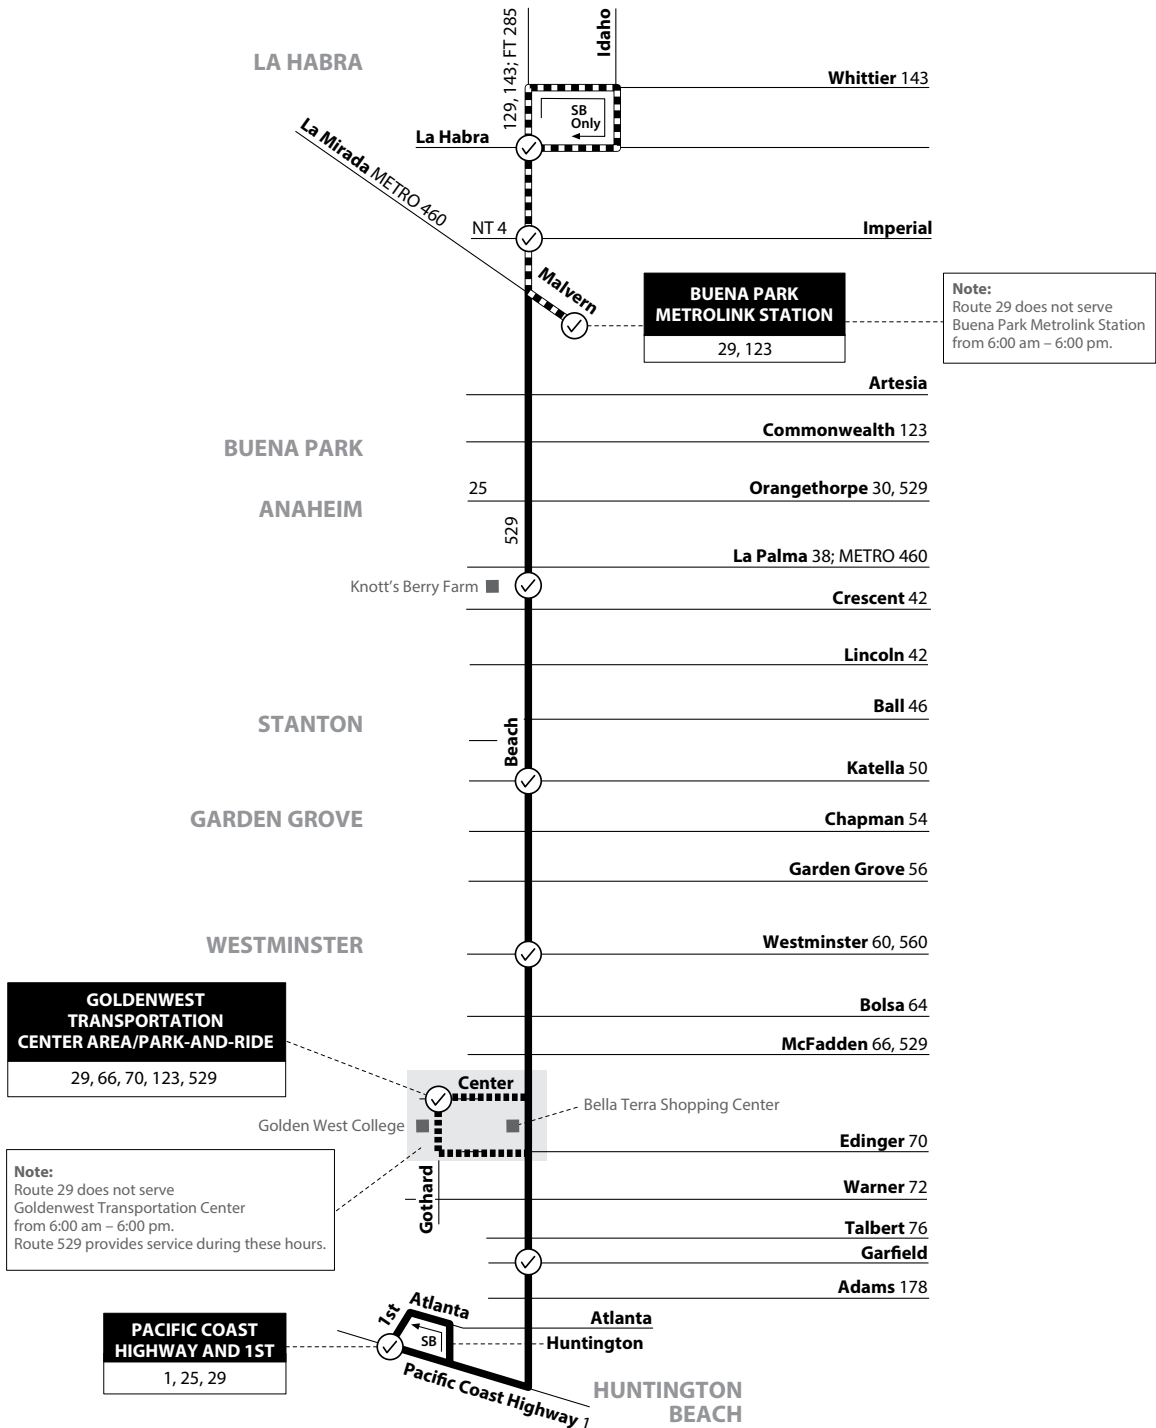

29/A

La Habra to Huntington Beach via Beach Blvd

NOTE: TAP card only accepted from La Palma to Malvern.
 NOTA: Tarjeta TAP sólo aceptada de La Palma a Malvern.

Note:
 Route 29 does not serve
 Buena Park Metrolink Station
 from 6:00 am – 6:00 pm.

**GOLDENWEST
 TRANSPORTATION
 CENTER AREA/PARK-AND-RIDE**
 29, 66, 70, 123, 529

Note:
 Route 29 does not serve
 Goldenwest Transportation Center
 from 6:00 am – 6:00 pm.
 Route 529 provides service during these hours.

**PACIFIC COAST
 HIGHWAY AND 1ST**
 1, 25, 29

**LEGEND
 LEYENDA**

Scheduled Departure
 Regular Routing
 No Service On Some Trips
 29A Routing

METRO = Los Angeles Metro | NT = Norwalk Transit
 FT = Foothill Transit
 Numbers on streets indicate transfers. *Números en la calle indican transbordos.*

Monday-Friday
NORTHBOUND To: La Habra

	Pacific Coast Highway & 1st	Beach & Garfield	Center & Gothard	Beach & Westminster	Beach & Katella	Knotts Berry Farm	Buena Park Metrolink Station	Beach & Imperial	Beach & La Habra
	4:06	4:14	4:29	4:40	4:50	5:06	5:11
	4:30	4:38	4:53	5:04	5:14	5:30	5:35
A	4:48	4:56	5:09	5:17	5:28	5:38	5:53		
A	5:12	5:20	5:33	5:41	5:52	6:02	6:17		
	5:36	5:46	6:04	6:16	6:28	6:48	6:54
A	5:54	6:04	6:18	6:28	6:40	6:52	7:07		
	6:24	6:34	6:52	7:04	7:16	7:36	7:42
	6:48	6:58	7:16	7:28	7:40	8:00	8:06
	7:08	7:20	7:42	7:55	8:08	8:29	8:35
	7:30	7:42	8:04	8:17	8:30	8:51	8:57
	7:57	8:09	8:31	8:44	8:57	9:18	9:24
	8:21	8:33	8:55	9:08	9:21	9:42	9:48
	8:42	8:54	9:20	9:35	9:49	10:12	10:18
	9:12	9:24	9:50	10:05	10:19	10:42	10:48
	9:42	9:54	10:20	10:35	10:49	11:12	11:18
	10:12	10:24	10:50	11:05	11:19	11:42	11:48
	10:40	10:52	11:18	11:33	11:47	12:10	12:16
	11:09	11:21	11:47	12:02	12:16	12:39	12:45
	11:33	11:47	12:17	12:32	12:47	1:11	1:17
	12:02	12:16	12:46	1:01	1:16	1:40	1:46
	12:32	12:46	1:16	1:31	1:46	2:10	2:16
	1:02	1:16	1:46	2:01	2:16	2:40	2:46
	1:28	1:43	2:13	2:31	2:45	3:10	3:16