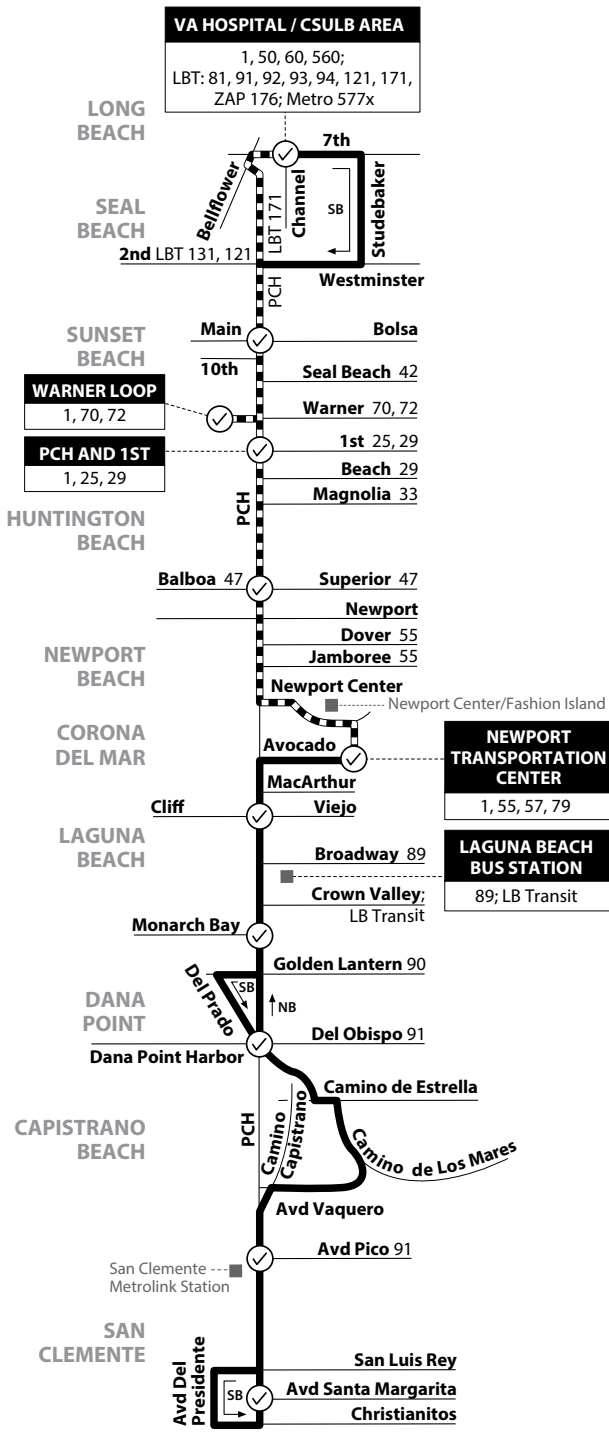

1 Long Beach to San Clemente

via Pacific Coast Hwy

LEGEND
LEYENDA

Scheduled Departure
 Regular Routing
 No Service on Some Trips

Metro = Los Angeles Metro | LBT = Long Beach Transit |
LB Transit = Laguna Beach Transit

Route 001/120619
Numbers on streets indicate transfers. *Números en la calle indican transbordos.*

MAP NOT TO SCALE

Monday-Friday NORTHBOUND To: Long Beach

El Camino & Santa Margarita	El Camino Real & Avd Pico	Pacific Coast Hwy & Del Obispo	Pacific Coast Hwy & Crown Valley	Pacific Coast Hwy & Viejo	Newport Transportation Center	Pacific Coast Hwy & Superior	Coast Highway & Huntington	Warner & Pacific Coast Hwy	Pacific Coast Hwy & Bolsa	7th & Channel
5:37	5:49	6:03	6:12	6:25	6:43	6:56	7:09	7:21	7:30	7:43
6:37	6:49	7:03	7:12	7:25	7:43	7:56	8:09	8:21	8:30	8:43
7:25	7:39	7:54	8:06	8:26	8:43	8:59	9:13	9:27	9:37	9:50
8:25	8:39	8:54	9:06	9:26	9:43	9:59	10:13	10:27	10:37	10:50
9:25	9:39	9:54	10:06	10:26	10:43	10:59	11:13	11:27	11:37	11:50
10:25	10:39	10:54	11:06	11:26	11:43	11:59	12:13	12:27	12:37	12:50
11:16	11:31	11:47	12:00	12:24	12:43	12:58	1:12	1:26	1:38	1:51
12:16	12:31	12:47	1:00	1:24	1:43	1:58	2:12	2:26	2:38	2:51
1:16	1:31	1:47	2:00	2:24	2:43	2:58	3:12	3:26	3:38	3:51
2:16	2:31	2:47	3:00	3:24	3:43	3:58	4:12	4:26	4:38	4:51
3:17	3:32	3:48	4:00	4:22	4:43	4:59	5:11	5:24	5:36	5:49
4:17	4:32	4:48	5:00	5:22	5:43	5:59	6:11	6:24	6:36	6:49
5:17	5:32	5:48	6:00	6:22	6:43	6:59	7:11	7:24	7:36	7:49
6:17	6:32	6:48	7:00	7:22	7:43	7:59	8:11	8:24	8:36	8:49
7:26	7:39	7:54	8:06	8:23	8:44					

Monday-Friday SOUTHBOUND To: San Clemente

7th & Channel	Pacific Coast Hwy & 10th	Warner & Pacific Coast Hwy	Pacific Coast Hwy	Pacific Coast Hwy & 1st	Pacific Coast Hwy & Balboa-Nwpt Bch	Newport Transportation Center	Pacific Coast Hwy & Cliff	Pacific Coast Hwy & Monarch Bay	Pacific Coast Hwy & Dana Point Harbor	El Camino Real & Avd Pico	El Camino & Santa Margarita
5:19	5:28	5:38	5:49	5:59	6:15	6:32	6:47	6:59	7:13	7:31	
						6:55	7:17	7:32	7:42		
6:19	6:28	6:38	6:49	6:59	7:15	7:32	7:47	7:59	8:13	8:31	
7:19	7:28	7:38	7:49	7:59	8:15	8:32	8:47	8:59	9:13	9:31	
8:14	8:25	8:35	8:49	9:01	9:15	9:36	9:54	10:06	10:20	10:41	
9:14	9:25	9:35	9:49	10:01	10:15	10:36	10:54	11:06	11:20	11:41	
10:14	10:25	10:35	10:49	11:01	11:15	11:36	11:54	12:06	12:20	12:41	
11:11	11:22	11:31	11:47	11:59	12:15	12:36	12:55	1:09	1:24	1:44	
12:11	12:22	12:31	12:47	12:59	1:15	1:36	1:55	2:09	2:24	2:44	
1:11	1:22	1:31	1:47	1:59	2:15	2:36	2:55	3:09	3:24	3:44	
2:02	2:14	2:24	2:40	2:53	3:12	3:37	3:57	4:10	4:24	4:43	
3:05	3:17	3:27	3:43	3:56	4:15	4:40	5:00	5:13	5:27	5:46	
4:05	4:17	4:27	4:43	4:56	5:15	5:40	6:00	6:13	6:27	6:46	
5:13	5:25	5:34	5:49	5:59	6:15	6:33	6:48	6:58	7:11	7:28	
6:13	6:25	6:34	6:49	6:59	7:15	7:33	7:48	7:58	8:11	8:28	
7:13	7:25	7:34	7:49	7:59	8:15	8:33	8:48	8:58	9:11	9:28