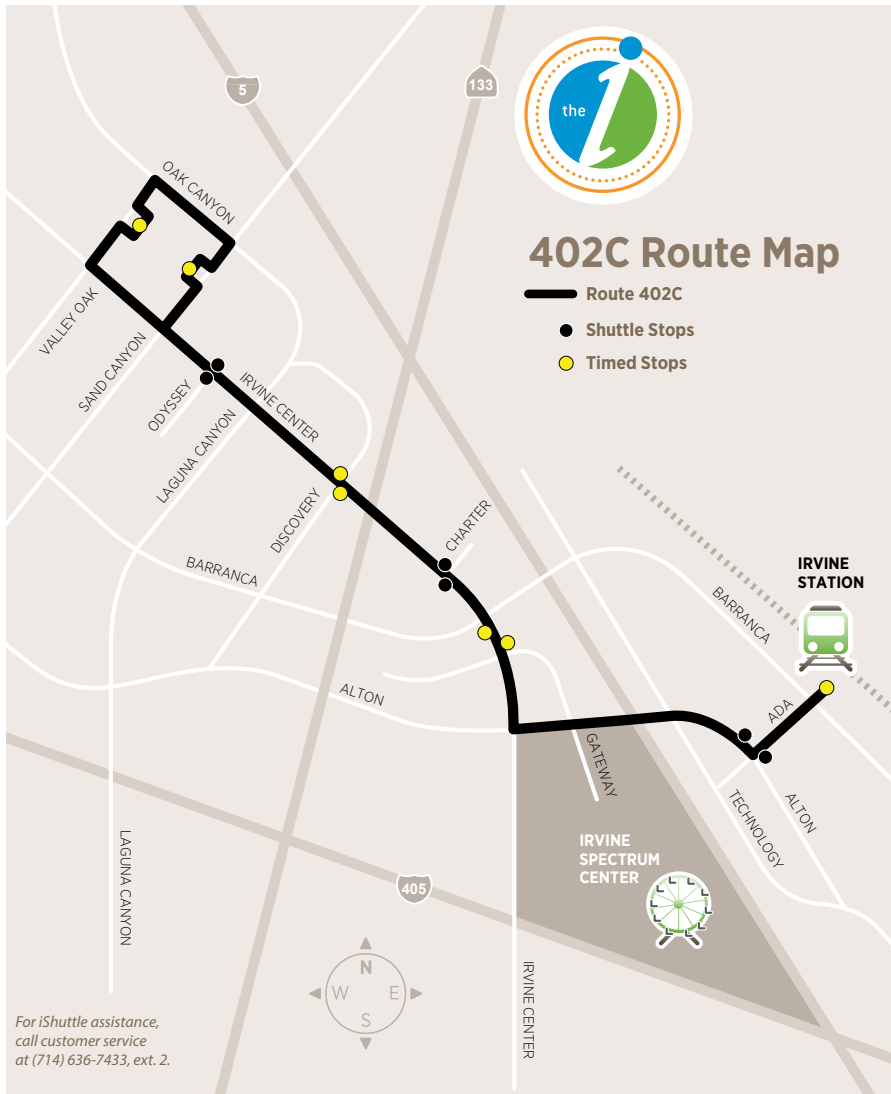

iSHUTTLE ROUTE 402C

Monday - Friday EASTBOUND To: Irvine Station

Capital Group & Valley Oak	Capital Group & Sand Canyon	Irvine Center & Discovery	Irvine Center & Barranca	Irvine Station
3:11	3:14	3:16	3:18	3:24
3:39	3:42	3:44	3:46	3:52
3:45	3:48	3:50	3:52	3:58
4:10	4:13		4:22
4:10	4:13	4:15	4:17	4:23
4:27	4:30	4:32	4:34	4:40
4:37	4:40	4:42	4:44	4:50
4:46	4:49	4:51	4:53	4:59
5:03	5:06	5:08	5:10	5:16
5:15	5:18	5:20	5:22	5:28
5:27	5:30	5:32	5:34	5:40
5:32	5:35	5:37	5:39	5:45
5:47	5:50	5:52	5:54	6:00
6:20	6:23	6:25	6:27	6:33

Monday - Friday WESTBOUND To: Capital Group

Irvine Station	Irvine Center & Gateway	Irvine Center & Discovery	Capital Group & Valley Oak	Capital Group & Sand Canyon
6:05	6:09	6:12	6:15	6:18
6:42	6:46	6:49	6:52	6:55
6:53	6:57	7:00	7:03	7:06
7:12	7:16	7:19	7:22	7:25
7:26	7:30	7:33	7:36	7:39
8:14	8:18	8:21	8:24	8:27
8:28	8:32	8:35	8:38	8:41
8:38	8:42	8:45	8:48	8:51
9:04	9:08	9:11	9:14	9:17

iShuttle Fares

- \$1.00 Peak Commute Hours
- FREE Riders Presenting Valid Metrolink Pass/Ticket
- FREE Riders Presenting Valid OCTA Pre-paid Day Pass or Multi-day Pass
- \$5.00 Pre-Paid 10-Ride Card (Available for purchase from shuttle driver)