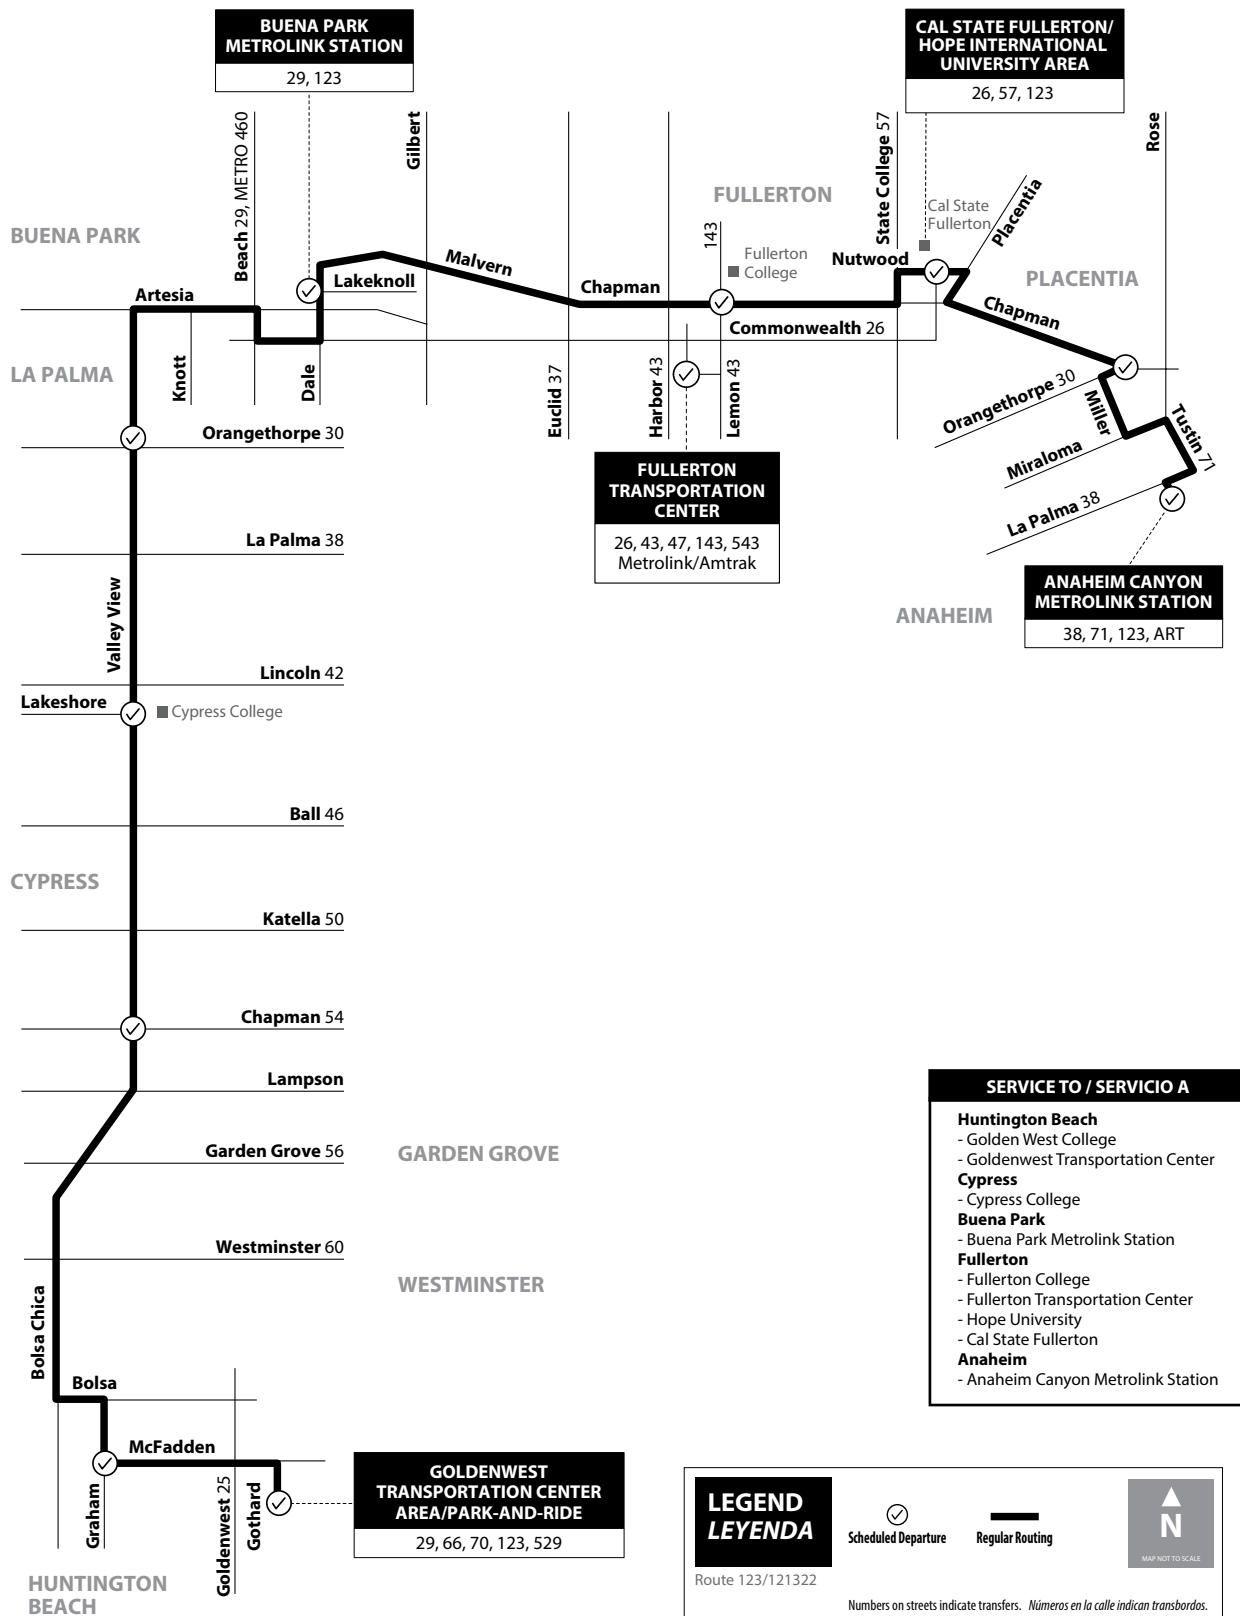

Anaheim to Huntington Beach

via Malvern Ave / Valley View / Bolsa Chica

123