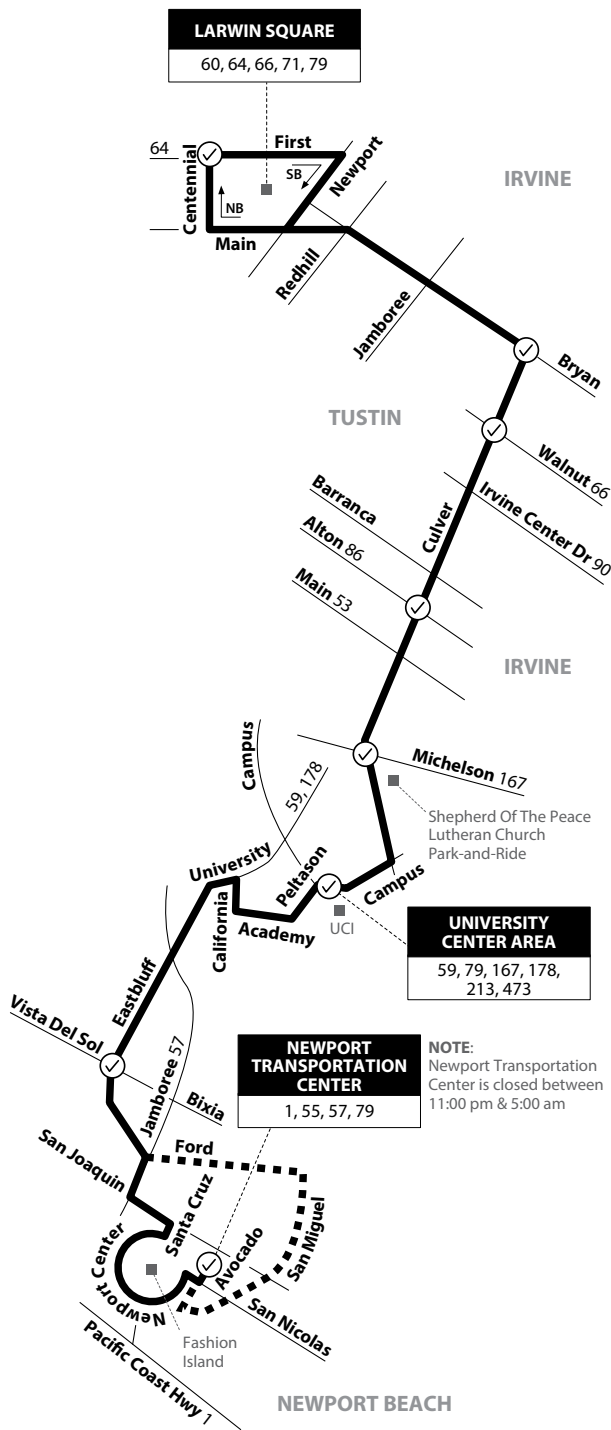

Tustin to Newport Beach

via Bryan Ave / Culver Dr / University Ave

79/A

LARWIN SQUARE
60, 64, 66, 71, 79

NEWPORT TRANSPORTATION CENTER
1, 55, 57, 79

UNIVERSITY CENTER AREA
59, 79, 167, 178, 213, 473

NOTE:
Newport Transportation Center is closed between 11:00 pm & 5:00 am

LEGEND
LEYENDA

Scheduled Departure
 Regular Routing
 79A Routing

Route 079/040621 Numbers on streets indicate transfers. *Números en la calle indican transbordos.*

MAP NOT TO SCALE

All Days
NORTHBOUND To: Tustin

	Newport Transportation Center	Eastbluff & Bixia	University Center	Culver & Michelson	Culver & Alton	Culver & Walnut	Bryan & Culver	Larwin Square
	5:58	6:09	6:18	6:25	6:29	6:36	6:41	6:55
A	6:37	6:54	7:03	7:10	7:14	7:21	7:26	7:40
	7:43	7:53	8:02	8:10	8:15	8:22	8:27	8:41
A	8:37	8:53	9:02	9:10	9:15	9:22	9:27	9:41
	9:37	9:50	10:00	10:10	10:15	10:23	10:28	10:44
A	10:31	10:50	11:00	11:10	11:15	11:23	11:28	11:44
	11:37	11:50	12:00	12:10	12:15	12:23	12:28	12:44
A	12:31	12:50	1:00	1:10	1:15	1:23	1:28	1:44
	1:37	1:50	2:00	2:10	2:15	2:23	2:28	2:44
A	2:31	2:50	3:00	3:10	3:15	3:23	3:28	3:44
	3:37	3:50	4:00	4:10	4:15	4:23	4:28	4:44
A	4:31	4:50	5:00	5:10	5:15	5:23	5:28	5:44
	5:37	5:50	6:00	6:10	6:15	6:23	6:28	6:44
A	6:31	6:50	7:00	7:10	7:15	7:23	7:28	7:44
	7:41	7:54	8:02	8:10	8:15	8:22	8:27	8:41