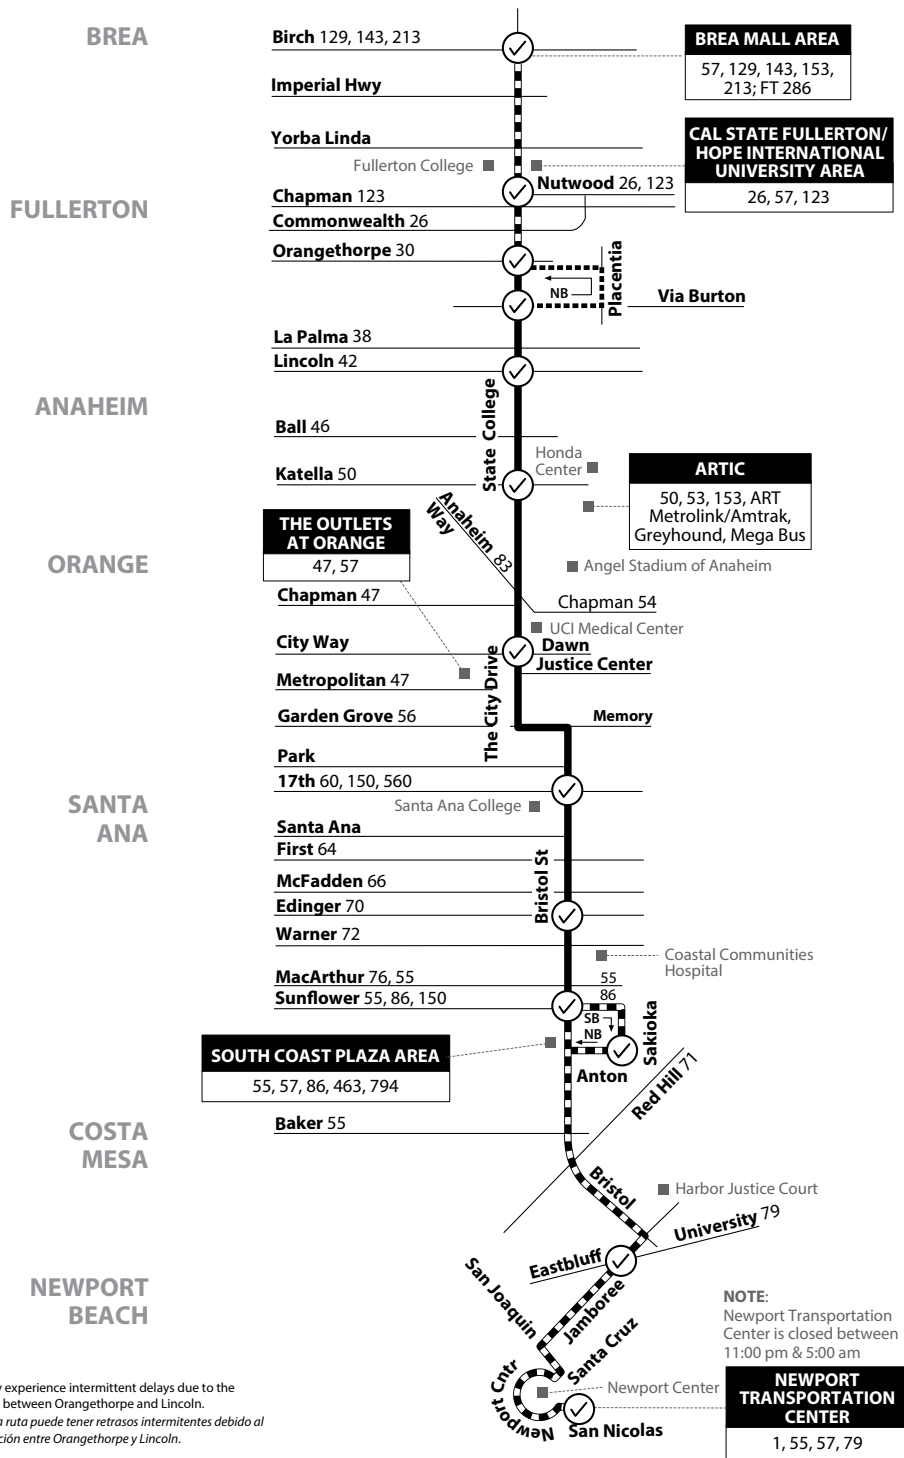

57

Brea to Newport Beach via State College Blvd / Bristol St

LEGEND
LEYENDA

⊙

—

●

◆

▲

⊙ Scheduled Departure
— Regular Route 57 Routing
● 57X Weekday Routing and Stops
◆ 57X Weekday Southbound Only Stops
▲ 57X Weekday Northbound Only Stops

FT = Foothill Transit
----- Turn Around For Short Turn Only
▬ No Service On Some Trips

Numbers on streets indicate transfers. *Números en la calle indican transbordos.*

NEWPORT TRANSPORTATION CENTER

1, 55, 57, 79