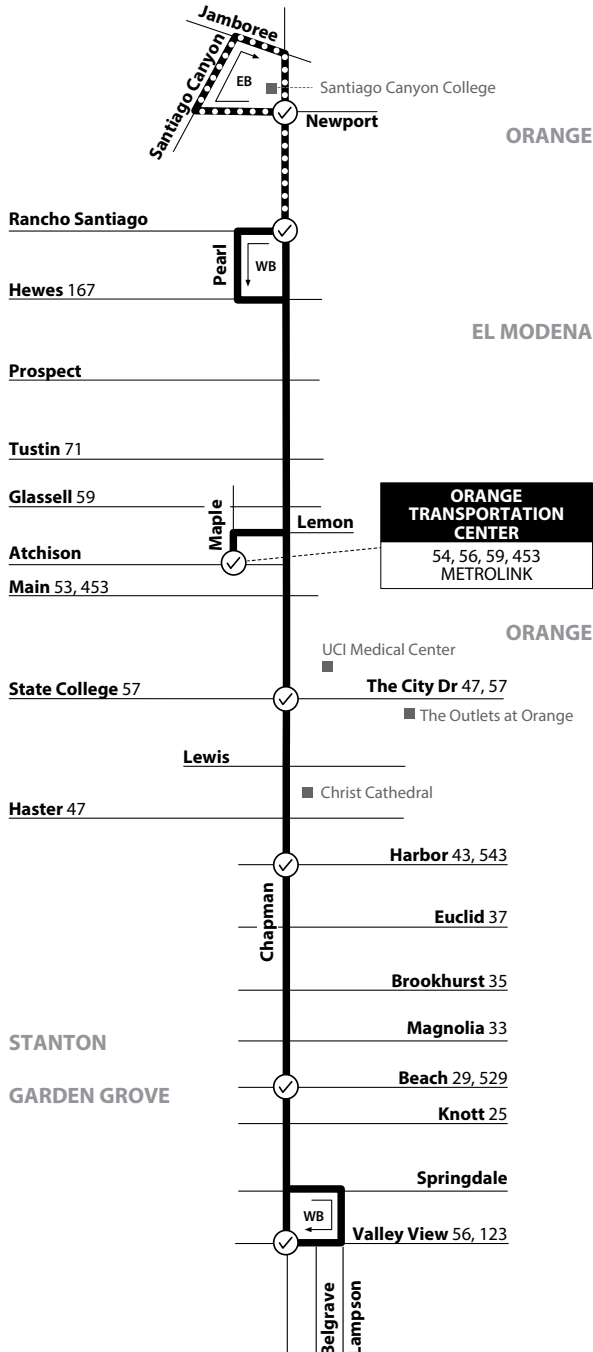

NOTE: This route does not operate east of Rancho Santiago St. on Sundays.
NOTA: Esta ruta no opera al este de Rancho Santiago St. los domingos.

Garden Grove to Orange
 via Chapman Ave

54

Monday-Friday
EASTBOUND To: Orange

Chapman & Valley View	Chapman & Beach	Chapman & Brookhurst	Chapman & Harbor	Chapman & City Drive	Orange Transportation Center	Chapman & Rancho Santiago	Santiago Canyon College
6:16	6:23	6:30	6:39	6:45	6:55	7:10	7:22
6:46	6:53	7:00	7:09	7:15	7:25	7:40	7:52
7:16	7:23	7:30	7:39	7:45	7:55	8:10	8:22
7:46	7:53	8:00	8:09	8:15	8:25	8:40	8:52
8:16	8:23	8:30	8:39	8:45	8:55	9:10	9:22
8:46	8:53	9:00	9:09	9:15	9:25	9:40	9:52
9:15	9:22	9:29	9:39	9:45	9:55	10:10	10:22
9:45	9:52	9:59	10:09	10:15	10:25	10:40	10:52
10:13	10:21	10:29	10:39	10:46	10:57	11:12	11:24
10:43	10:51	10:59	11:09	11:16	11:27	11:42	11:54
11:13	11:21	11:29	11:39	11:46	11:57	12:12	12:24
11:43	11:51	11:59	12:09	12:16	12:27	12:42	12:54
12:13	12:21	12:29	12:39	12:46	12:57	1:12	1:24
12:43	12:51	12:59	1:09	1:16	1:27	1:43	1:55
1:13	1:21	1:29	1:39	1:46	1:57	2:13	2:25
1:43	1:51	1:59	2:09	2:16	2:27	2:43	2:55
2:13	2:21	2:29	2:39	2:46	2:57	3:13	3:25
2:43	2:51	2:59	3:09	3:16	3:27	3:43	3:55
			3:25	3:32	3:43		
3:13	3:21	3:29	3:39	3:46	3:57	4:13	4:25
			3:55	4:02	4:13		
3:43	3:51	3:59	4:09	4:16	4:27	4:43	4:55
4:13	4:21	4:29	4:39	4:46	4:56	5:11	5:24
			4:44	4:51	5:01		
4:43	4:51	4:59	5:09	5:16	5:26	5:41	5:54
5:13	5:21	5:29	5:39	5:46	5:56	6:11	6:24
5:43	5:51	5:59	6:09	6:16	6:26	6:41	6:54
6:13	6:21	6:29	6:39	6:46	6:56	7:11	7:24
6:46	6:53	7:00	7:09	7:15	7:25	7:38	7:48
7:16	7:23	7:30	7:39	7:45	7:55	8:08	8:18
7:46	7:53	8:00	8:09	8:15	8:25	8:38	8:48
8:16	8:23	8:30	8:39	8:45	8:55	9:08	9:18
9:01	9:08	9:15	9:24	9:30	9:40	9:53	10:03

LEGEND
LEYENDA

Scheduled Departure
 Regular Routing
 Monday-Saturday Only

METRO = Los Angeles Metro | RTA = Riverside Transit Agency
 LBT = Long Beach Transit | ART = Anaheim Resort Transit

Numbers on streets indicate transfers. Números en la calle indican transbordos.