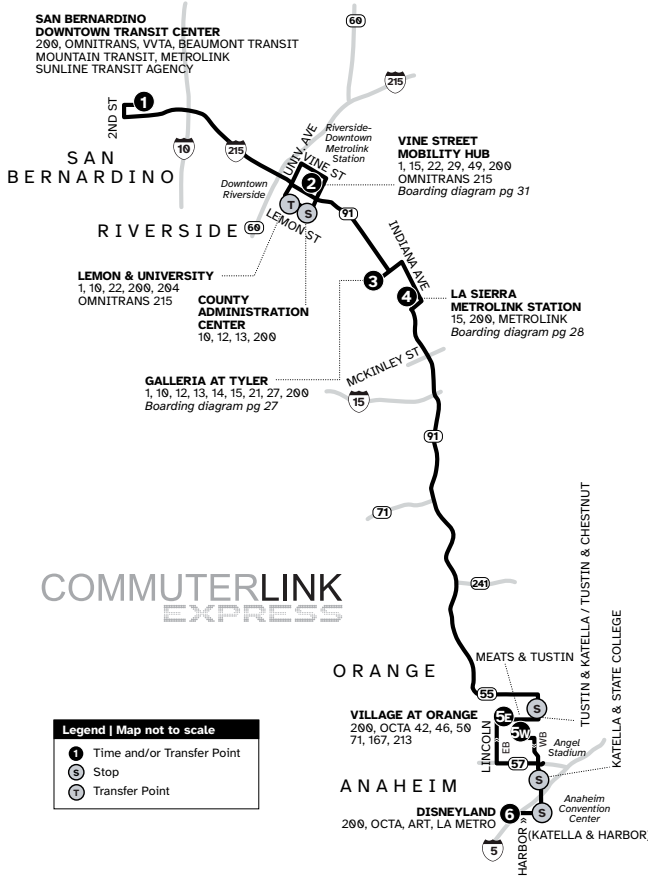

RTA ROUTE 200

200 SAN BERNARDINO - RIVERSIDE - ANAHEIM

200 WESTBOUND TO ANAHEIM | WEEKDAYS

SAN BERNARDINO DOWNTOWN TRANSIT CENTER	VINE STREET MOBILITY HUB	GALLERIA AT TYLER	LA SIERRA METROLINK STATION	MEATS & TUSTIN	DISNEYLAND
1	2	3	4	5W	6
4:05	4:31	4:43	4:53	5:26	5:48
5:15	5:41	5:53	6:03	6:47	7:09
6:20	6:48	7:00	7:15	7:55	8:19
7:20	7:48	8:04	8:15	8:51	9:14
8:20	8:48	9:04	9:15	9:51	10:14
9:40	10:08	10:24	10:35	11:11	11:34
11:12	11:44	12:03	12:12	12:48	1:13
12:45	1:17	1:36	1:45	2:21	2:46
2:18	2:53	3:12	3:22	3:58	4:23
4:18	4:53	5:14	5:24	6:00	6:25
6:00	6:29	6:47	6:57	7:30	7:58
7:18	7:44	7:59	8:09	8:39	9:04
8:10	8:36	8:51	8:59	9:29	9:52

200 EASTBOUND TO SAN BERNARDINO | WEEKDAYS

DISNEYLAND	VILLAGE AT ORANGE	LA SIERRA METROLINK STATION	GALLERIA AT TYLER	VINE STREET MOBILITY HUB	SAN BERNARDINO DOWNTOWN TRANSIT CENTER
6	5E	4	3	2	1
6:15	6:43	7:20	7:28	7:53	8:10
7:35	8:04	8:41	8:49	9:13	9:30
8:55	9:24	10:01	10:09	10:36	10:53
9:45	10:14	10:51	10:59	11:23	11:40
10:37	11:06	11:43	11:51	12:18	12:35
12:02	12:31	1:08	1:16	1:49	2:06
1:45	2:15	3:02	3:11	3:41	4:05
3:10	3:40	4:42	4:51	5:28	5:50
4:45	5:19	6:14	6:23	6:48	7:05
6:46	7:14	7:56	8:05	8:30	8:47
8:20	8:46	9:22	9:31	9:54	10:09

200 WESTBOUND TO ANAHEIM | WEEKENDS

SAN BERNARDINO DOWNTOWN TRANSIT CENTER	VINE STREET MOBILITY HUB	GALLERIA AT TYLER	LA SIERRA METROLINK STATION	MEATS & TUSTIN	DISNEYLAND
1	2	3	4	5W	6
6:00	6:25	6:45	6:53	7:25	7:47
7:36	8:01	8:21	8:29	9:04	9:26
9:11	9:36	9:56	10:04	10:39	11:01
10:45	11:11	11:31	11:39	12:17	12:41
12:20	12:49	1:09	1:17	1:55	2:19
2:15	2:44	3:04	3:12	3:50	4:14
3:30	3:55	4:15	4:23	4:59	5:23
5:30	5:55	6:15	6:23	6:57	7:21
7:30	7:55	8:13	8:21	8:53	9:15

200 EASTBOUND TO SAN BERNARDINO | WEEKENDS

DISNEYLAND	VILLAGE AT ORANGE	LA SIERRA METROLINK STATION	GALLERIA AT TYLER	VINE STREET MOBILITY HUB	SAN BERNARDINO DOWNTOWN TRANSIT CENTER
6	5E	4	3	2	1
8:28	8:56	9:32	9:39	10:02	10:20
10:07	10:35	11:11	11:19	11:42	12:00
11:42	12:10	12:46	12:55	1:18	1:36
1:12	1:40	2:16	2:27	2:53	3:11
2:53	3:21	3:59	4:08	4:31	4:49
4:48	5:16	5:54	6:02	6:25	6:43
6:04	6:29	7:07	7:15	7:38	7:56
8:15	8:40	9:14	9:21	9:44	10:02
10:15	10:40	11:13	11:19	11:38	11:56

Routing and times are subject to change. For current schedules and additional information, please visit www.metro.net