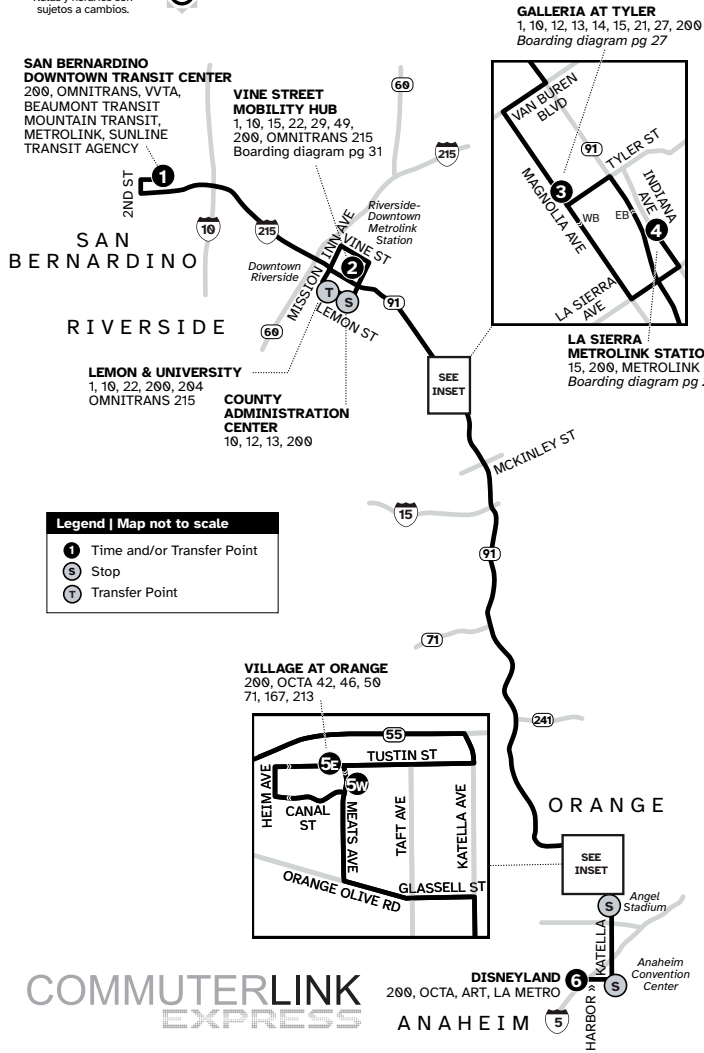

RTA ROUTE 200

200 SAN BERNARDINO - RIVERSIDE - ANAHEIM

COMMUTERLINK EXPRESS

DISNEYLAND
200, OCTA, ART, LA METRO
ANAHEIM

200 WESTBOUND TO ANAHEIM | WEEKDAYS

SAN BERNARDINO DOWNTOWN TRANSIT CENTER	VINE STREET MOBILITY HUB	GALLERIA AT TYLER	LA SIERRA METROLINK STATION	MEATS & TUSTIN	DISNEYLAND
1	2	3	4	5W	6
3:50	4:16	4:29	4:38	5:11	5:33
4:45	5:11	5:24	5:33	6:25	6:50
6:15	6:45	6:58	7:09	8:03	8:28
7:20	7:50	8:06	8:15	8:51	9:16
8:20	8:50	9:06	9:15	9:51	10:16
9:34	10:04	10:20	10:29	11:05	11:30
11:12	11:45	12:03	12:12	12:48	1:13
1:00	1:33	1:51	2:00	2:36	3:01
2:19	2:52	3:11	3:21	3:57	4:24
4:05	4:41	5:00	5:10	5:46	6:13
6:00	6:29	6:46	6:56	7:29	7:56
7:20	7:47	8:02	8:12	8:43	9:08
8:10	8:37	8:52	9:00	9:31	9:56

200 EASTBOUND TO SAN BERNARDINO | WEEKDAYS

DISNEYLAND	VILLAGE AT ORANGE	LA SIERRA METROLINK STATION	GALLERIA AT TYLER	VINE STREET MOBILITY HUB	SAN BERNARDINO DOWNTOWN TRANSIT CENTER
6	5E	4	3	2	1
5:59	6:27	7:06	7:14	7:41	8:00
7:18	7:48	8:25	8:33	8:57	9:14
8:54	9:24	10:01	10:09	10:35	10:52
9:45	10:15	10:52	11:00	11:26	11:43
10:42	11:12	11:49	11:57	12:23	12:40
11:56	12:26	1:03	1:11	1:42	1:59
1:39	2:09	2:56	3:06	3:37	4:01
3:27	4:00	5:08	5:18	5:49	6:13
5:01	5:38	6:33	6:42	7:07	7:24
6:47	7:17	7:59	8:08	8:31	8:48
8:22	8:48	9:24	9:33	9:56	10:13
9:35	10:01	10:37	10:44	11:07	11:24
10:28	10:54	11:27	11:34	11:54	12:11

200 WESTBOUND TO ANAHEIM | WEEKENDS

SAN BERNARDINO DOWNTOWN TRANSIT CENTER	VINE STREET MOBILITY HUB	GALLERIA AT TYLER	LA SIERRA METROLINK STATION	MEATS & TUSTIN	DISNEYLAND
1	2	3	4	5W	6
6:00	6:25	6:45	6:53	7:25	7:47
7:36	8:01	8:21	8:29	9:04	9:26
9:11	9:36	9:56	10:04	10:39	11:01
10:45	11:11	11:31	11:39	12:17	12:41
12:20	12:46	1:06	1:14	1:52	2:16
2:15	2:41	3:01	3:09	3:47	4:11
3:30	3:55	4:15	4:23	4:59	5:23
5:30	5:55	6:15	6:23	6:57	7:21
7:30	7:55	8:13	8:21	8:53	9:15

200 EASTBOUND TO SAN BERNARDINO | WEEKENDS

DISNEYLAND	VILLAGE AT ORANGE	LA SIERRA METROLINK STATION	GALLERIA AT TYLER	VINE STREET MOBILITY HUB	SAN BERNARDINO DOWNTOWN TRANSIT CENTER
6	5E	4	3	2	1
8:28	8:56	9:32	9:39	10:02	10:20
10:07	10:35	11:11	11:19	11:42	12:00
11:42	12:10	12:46	12:55	1:18	1:36
1:12	1:40	2:18	2:27	2:50	3:08
2:53	3:21	3:59	4:08	4:31	4:49
4:48	5:16	5:54	6:02	6:25	6:43
6:04	6:29	7:07	7:15	7:38	7:56
8:15	8:40	9:14	9:21	9:44	10:02
10:15	10:40	11:13	11:19	11:38	11:56

Routing and times are subject to change. For current schedules and additional information, please visit www.metro.net