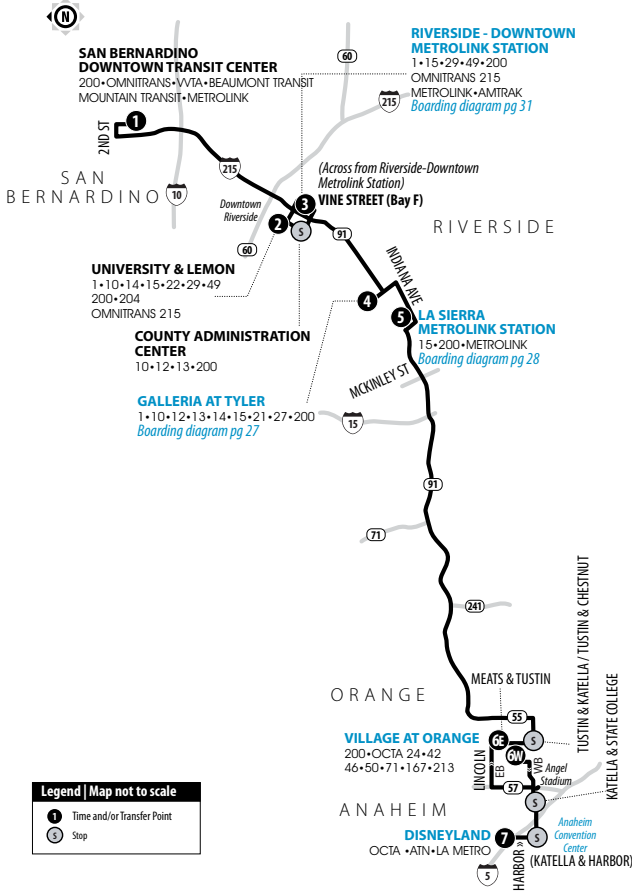

RTA ROUTE 200

200

SAN BERNARDINO - RIVERSIDE - ANAHEIM

200 WESTBOUND TO ANAHEIM | WEEKDAYS

SAN BERNARDINO DOWNTOWN TRANSIT CENTER	LEMON & UNIVERSITY (DOWNTOWN RIVERSIDE)	RIVERSIDE-DOWNTOWN METROLINK STATION (VINE ST BAY F)	GALLERIA AT TYLER	LA SIERRA METROLINK STATION	MEATS & TUSTIN	DISNEYLAND
1	2	3	4	5	6W	7
5:30	5:48	5:51	6:08	6:18	6:51	7:16
6:50	7:08	7:12	7:29	7:39	8:12	8:37
8:20	8:39	8:43	9:00	9:10	9:43	10:08
9:52	10:11	10:15	10:32	10:42	11:15	11:42
11:20	11:39	11:46	12:03	12:13	12:47	1:15
12:55	1:15	1:22	1:39	1:49	2:23	2:52
2:14	2:34	2:38	2:55	3:05	3:39	4:08
3:55	4:15	4:19	4:36	4:46	5:20	5:47
5:30	5:50	5:54	6:11	6:21	6:55	7:21
6:50	7:09	7:13	7:30	7:40	8:12	8:37
8:10	8:29	8:33	8:49	8:59	9:30	9:55

200 EASTBOUND TO SAN BERNARDINO | WEEKDAYS

DISNEYLAND	VILLAGE AT ORANGE	LA SIERRA METROLINK STATION	GALLERIA AT TYLER	LEMON & UNIVERSITY (DOWNTOWN RIVERSIDE)	RIVERSIDE-DOWNTOWN METROLINK STATION (VINE ST BAY F)	SAN BERNARDINO DOWNTOWN TRANSIT CENTER
7	6E	5	4	2	3	1
7:55	8:19	8:55	9:03	9:21	9:25	9:45
9:15	9:39	10:15	10:23	10:41	10:45	11:05
10:45	11:10	11:47	11:55	12:13	12:17	12:37
12:10	12:35	1:12	1:21	1:39	1:44	2:04
1:44	2:09	2:49	2:59	3:17	3:22	3:42
3:20	3:46	4:31	4:43	5:01	5:07	5:27
4:38	5:04	5:51	6:03	6:20	6:24	6:44
6:16	6:41	7:22	7:34	7:50	7:54	8:14
7:50	8:13	8:47	8:57	9:13	9:17	9:37
9:10	9:31	10:03	10:12	10:28	10:32	10:51
10:23	10:44	11:16	11:24	11:38	11:41	12:00

200 WESTBOUND TO ANAHEIM | WEEKENDS

SAN BERNARDINO DOWNTOWN TRANSIT CENTER	LEMON & UNIVERSITY (DOWNTOWN RIVERSIDE)	RIVERSIDE-DOWNTOWN METROLINK STATION (VINE ST BAY F)	GALLERIA AT TYLER	LA SIERRA METROLINK STATION	MEATS & TUSTIN	DISNEYLAND
1	2	3	4	5	6W	7
6:00	6:22	6:25	6:45	6:53	7:25	7:47
7:36	7:58	8:01	8:21	8:29	9:04	9:26
9:11	9:33	9:36	9:56	10:04	10:39	11:01
10:40	11:02	11:06	11:26	11:34	12:12	12:36
12:20	12:42	12:49	1:09	1:17	1:55	2:19
2:15	2:37	2:44	3:04	3:12	3:50	4:14
3:30	3:52	3:55	4:15	4:23	4:59	5:23
5:30	5:52	5:55	6:15	6:23	6:57	7:21
7:30	7:52	7:55	8:13	8:21	8:53	9:15

200 EASTBOUND TO SAN BERNARDINO | WEEKENDS

DISNEYLAND	VILLAGE AT ORANGE	LA SIERRA METROLINK STATION	GALLERIA AT TYLER	LEMON & UNIVERSITY (DOWNTOWN RIVERSIDE)	RIVERSIDE-DOWNTOWN METROLINK STATION (VINE ST BAY F)	SAN BERNARDINO DOWNTOWN TRANSIT CENTER
7	6E	5	4	2	3	1
8:28	8:56	9:32	9:39	9:59	10:02	10:20
10:07	10:35	11:11	11:19	11:39	11:42	12:00
11:42	12:10	12:46	12:55	1:15	1:18	1:36
1:12	1:40	2:18	2:27	2:47	2:53	3:11
2:53	3:21	3:59	4:08	4:28	4:31	4:49
4:48	5:16	5:54	6:02	6:22	6:25	6:43
6:04	6:29	7:07	7:15	7:35	7:38	7:56
8:15	8:40	9:14	9:21	9:41	9:44	10:02
10:15	10:40	11:13	11:19	11:35	11:38	11:56

Routing and times are subject to change. For current schedules and additional information, please visit www.metro.net