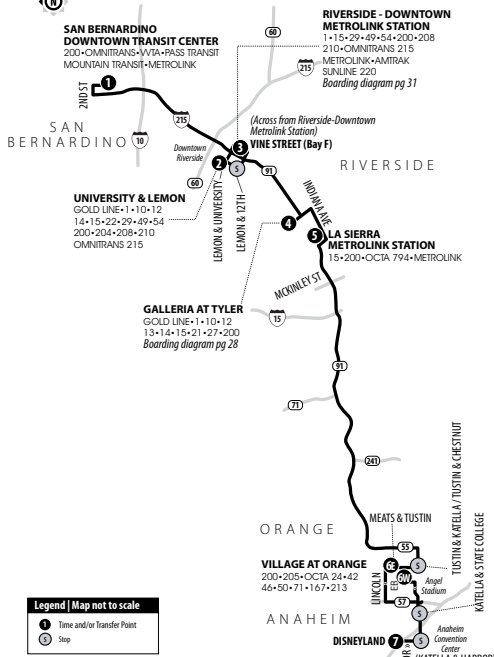

RTA ROUTE 200

200

SAN BERNARDINO - RIVERSIDE - ANAHEIM

200 Weekdays | Westbound to Anaheim

San Bernardino Downtown Transit Center	Lemon & University (Downtown Riverside)	Riverside-Downtown Metrolink Station (Vine St Bay F)	Galleria at Tyler	La Sierra Metrolink Station	Meats & Tustin	Disneyland
1	2	3	4	5	6W	7
3:32	3:52	3:56	4:12	4:16	4:56	5:15
4:35	4:57	5:01	5:17	5:21	6:06	6:26
5:27	5:51	5:55	6:11	6:17	7:10	7:32
6:35	7:00	7:04	7:20	7:26	8:11	8:35
7:30	7:55	7:59	8:19	8:25	9:05	9:29
8:25	8:49	8:53	9:13	9:19	9:57	10:21
9:29	9:53	9:57	10:13	10:19	10:57	11:21
10:25	10:49	10:53	11:09	11:15	11:53	12:17
11:25	11:49	11:53	12:09	12:15	12:53	1:17
12:14	12:38	12:42	1:00	1:06	1:44	2:08
1:04	1:28	1:32	1:50	1:56	2:34	2:58
2:10	2:34	2:38	2:56	3:02	3:40	4:04
3:17	3:41	3:45	4:05	4:11	4:49	5:13
4:24	4:49	4:53	5:13	5:19	5:57	6:21
5:23	5:51	5:55	6:15	6:21	6:57	7:21
6:31	6:56	7:00	7:16	7:22	7:58	8:20
7:40	8:02	8:06	8:22	8:28	9:04	9:26

200 Weekends | Westbound to Anaheim

San Bernardino Downtown Transit Center	Lemon & University (Downtown Riverside)	Riverside-Downtown Metrolink Station (Vine St Bay F)	Galleria at Tyler	La Sierra Metrolink Station	Meats & Tustin	Disneyland
1	2	3	4	5	6W	7
6:00	6:22	6:26	6:44	6:50	7:24	7:46
7:36	7:58	8:02	8:20	8:26	9:02	9:26
9:11	9:33	9:37	9:55	10:01	10:37	11:01
10:42	11:04	11:08	11:26	11:32	12:10	12:34
12:22	12:44	12:48	1:06	1:12	1:50	2:14
2:08	2:30	2:34	2:52	2:58	3:36	4:00
3:30	3:52	3:56	4:14	4:20	4:56	5:20
5:30	5:52	5:56	6:14	6:20	6:56	7:20
7:30	7:50	7:54	8:12	8:18	8:50	9:12

200 Weekends | Eastbound to San Bernardino

Disneyland	Village at Orange	La Sierra Metrolink Station	Galleria at Tyler	Lemon & University (Downtown Riverside)	Riverside-Downtown Metrolink Station (Vine St Bay F)	San Bernardino Downtown Transit Center
7	6E	5	4	2	3	1
8:25	8:51	9:26	9:35	9:53	9:57	10:17
10:05	10:31	11:06	11:15	11:33	11:37	11:57
11:40	12:06	12:41	12:50	1:08	1:12	1:32
1:13	1:39	2:14	2:23	2:41	2:45	3:05
2:53	3:19	3:54	4:03	4:21	4:25	4:45
4:53	5:19	5:54	6:03	6:21	6:25	6:45
5:59	6:25	7:00	7:09	7:27	7:31	7:51
7:59	8:25	9:00	9:09	9:27	9:31	9:51
10:15	10:39	11:09	11:18	11:33	11:37	11:55

200 Weekdays | Westbound to Anaheim

San Bernardino Downtown Transit Center	Lemon & University (Downtown Riverside)	Riverside-Downtown Metrolink Station (Vine St Bay F)	Galleria at Tyler	La Sierra Metrolink Station	Meats & Tustin	Disneyland
1	2	3	4	5	6W	7
6:00	6:22	6:26	6:44	6:50	7:24	7:46
7:36	7:58	8:02	8:20	8:26	9:02	9:26
9:11	9:33	9:37	9:55	10:01	10:37	11:01
10:42	11:04	11:08	11:26	11:32	12:10	12:34
12:22	12:44	12:48	1:06	1:12	1:50	2:14
2:08	2:30	2:34	2:52	2:58	3:36	4:00
3:30	3:52	3:56	4:14	4:20	4:56	5:20
5:30	5:52	5:56	6:14	6:20	6:56	7:20
7:30	7:50	7:54	8:12	8:18	8:50	9:12

200 Weekends | Eastbound to San Bernardino