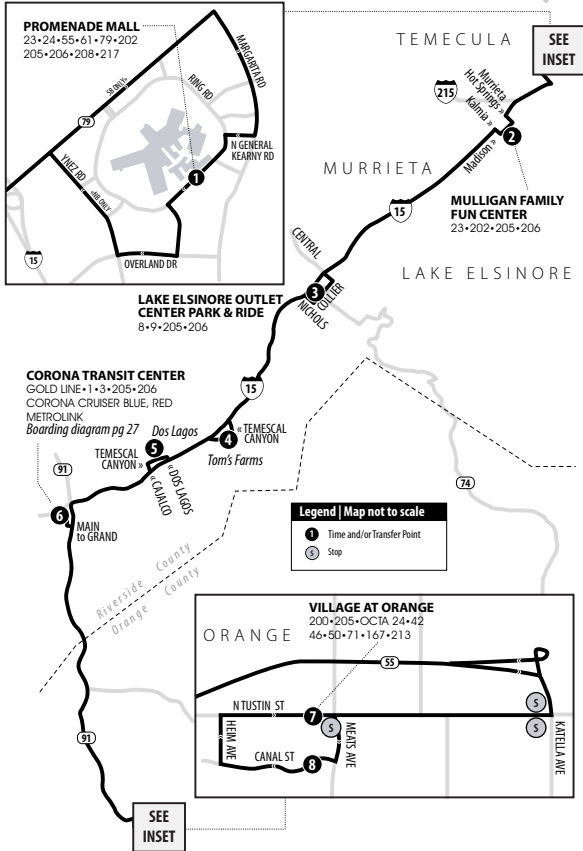

RTA ROUTE 205 & 206

205 **206**

TEMECULA - MURRIETA - LAKE ELSINORE - CORONA TRANSIT CENTER - ORANGE

No service on weekends or: Memorial Day, Independence Day, Labor Day, Thanksgiving Day, Christmas Day and New Year's Day.

205 **206**

Weekdays | Northbound to Corona Transit Center and Village at Orange

A.M. times are in PLAIN, P.M. times are in BOLD | Times are approximate

	Promenade Mall	Mulligans Murrieta	Lake Elsinore Outlet Center Park-and-Ride	Tom's Farm	Dos Lagos	Corona Transit Center	Canal & Meats
	1	2	3	4	5	6	8
205	3:56	4:07	4:27	4:38	—	5:00	5:45
206	4:17	4:27	4:45	5:00	—	5:20	—
206	4:36	4:47	5:07	5:23	—	5:45	—
205	—	—	5:35	5:47	6:00	6:23	7:18
206	5:09	5:20	5:40	—	—	6:15	—
205	—	—	6:10	6:23	6:38	7:04	7:59
206	5:48	6:00	6:20	—	—	7:02	—
205	—	—	—	—	—	3:10	3:48
205	—	—	—	—	—	4:27	5:05
206	3:17	3:32	3:57	4:11	4:20	4:40	—
205	—	—	—	—	—	6:11	6:46
206	6:30	6:45	7:07	7:20	7:28	7:46	—

205 **206**

Weekdays | Southbound to Temecula

A.M. times are in PLAIN, P.M. times are in BOLD | Times are approximate

	Canal & Meats	Village at Orange	Corona Transit Center	Dos Lagos	Tom's Farm	Lake Elsinore Outlet Center Park-and-Ride	Mulligans Murrieta	Promenade Mall
	8	7	6	5	4	3	2	1
206	—	—	6:25	6:38	6:48	7:05	7:23	7:45
The 6:25 a.m. trip will wait for the 6:10 a.m. westbound train, but no later than 6:25 a.m. before departing the Metrolink Station.								
205	5:55	5:59	6:34	—	—	—	—	—
206	—	—	7:12	7:25	7:35	7:50	8:05	8:18
The 7:12 a.m. trip will wait for the 6:50 a.m. eastbound and 6:50 a.m. westbound trains, but no later than 7:20 a.m. before departing the Metrolink Station.								
205	7:30	7:34	8:11	—	—	—	—	—
205	8:15	8:19	8:56	—	—	—	—	—
206	—	—	4:31	—	5:03	5:18	5:38	5:55
The 4:31 p.m. trip will wait for the 4:27 p.m. train, but no later than 4:41 p.m. before departing the Metrolink Station.								
205	4:00	4:04	5:08	5:33	5:43	5:58	—	—
The 5:08 p.m. trip will wait for the 4:41 p.m. and 4:58 p.m. trains, but no later than 5:15 p.m. before departing the Metrolink Station.								
206	—	—	5:09	—	—	5:51	6:11	6:26
The 5:09 p.m. trip will wait for the 4:41 p.m. and 4:58 p.m. trains, but no later than 5:15 p.m. before departing the Metrolink Station.								
206	—	—	5:30	—	6:02	6:17	6:37	6:52
The 5:30 p.m. trip will wait for the 5:25 p.m. train, but no later than 5:40 p.m. before departing the Metrolink Station.								
206	—	—	5:50	—	6:22	6:37	6:57	7:12
The 5:50 p.m. trip will wait for the 5:45 p.m. train, but no later than 6:05 p.m. before departing the Metrolink Station.								
205	5:17	5:21	6:25	6:50	7:00	7:15	7:30	7:48
The 6:25 p.m. trip will wait for the 6:05 p.m. and 6:17 p.m. trains, but no later than 6:35 p.m. before departing the Metrolink Station.								
206	—	—	6:40	—	7:05	7:20	7:40	7:55
The 6:40 p.m. trip will wait for the 6:35 p.m. train, but no later than 6:50 p.m. before departing the Metrolink Station.								
205	6:58	7:02	8:00	—	8:18	8:33	8:48	9:04
The 8:00 p.m. trip will hold for the 7:36 p.m. and 7:55 p.m. trains to arrive. If your train is delayed, please call RTA Customer Information Center at 951-565-5002 to ensure the bus waits.