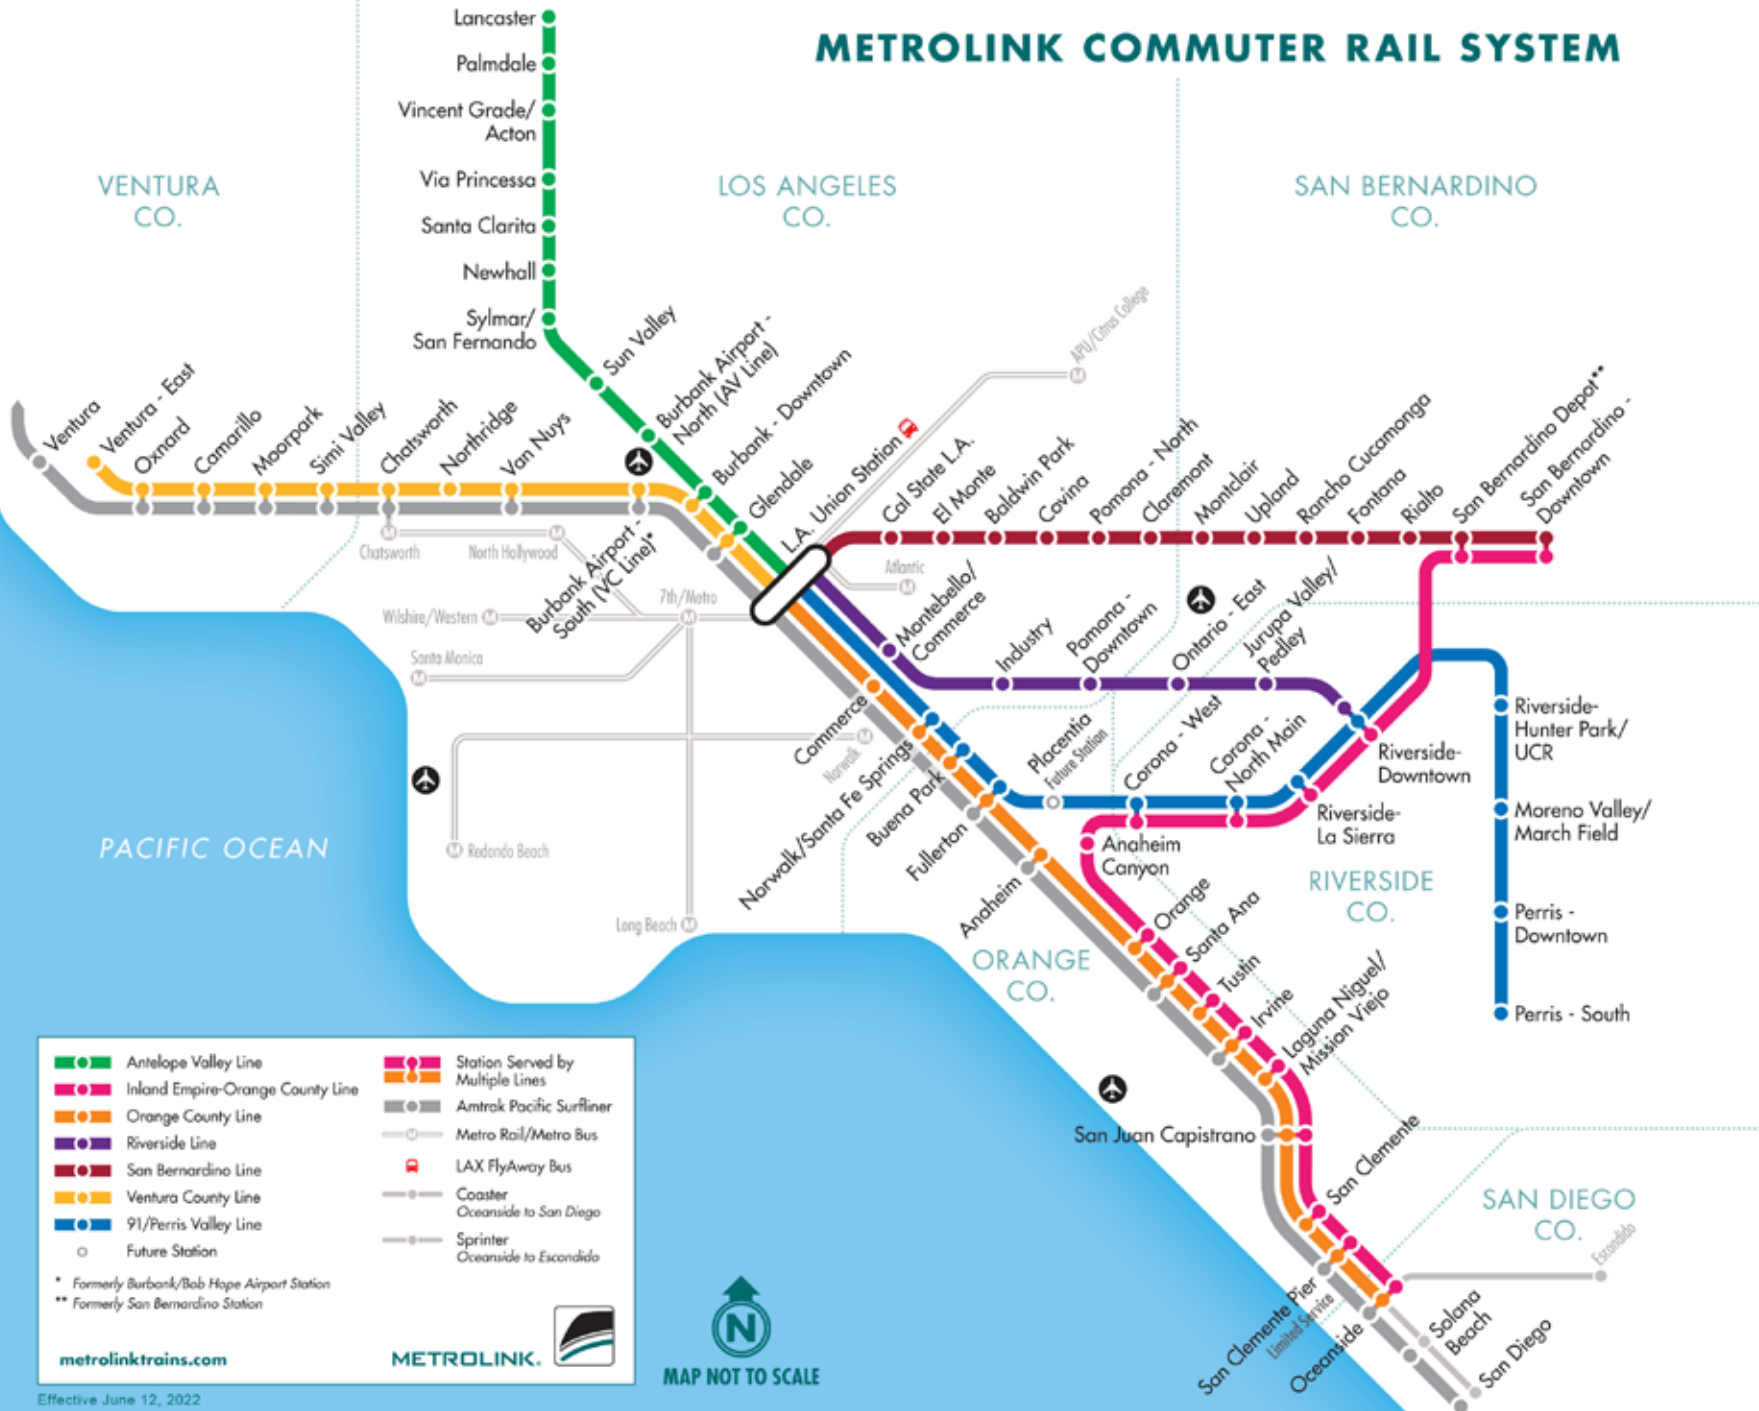

# METROLINK COMMUTER RAIL SYSTEM

- |                                  |                                  |
|----------------------------------|----------------------------------|
| Antelope Valley Line             | Station Served by Multiple Lines |
| Inland Empire-Orange County Line | Amtrak Pacific Surfliner         |
| Orange County Line               | Metro Rail/Metro Bus             |
| Riverside Line                   | LAX FlyAway Bus                  |
| San Bernardino Line              | Coaster Oceanside to San Diego   |
| Ventura County Line              | Sprinter Oceanside to Escondido  |
| 91/Perris Valley Line            |                                  |
| Future Station                   |                                  |

\* Formerly Burbank/Bob Hope Airport Station  
 \*\* Formerly San Bernardino Station

metrolinktrains.com