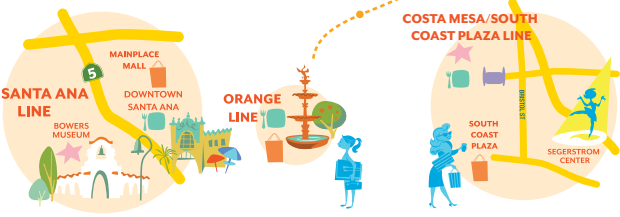

ANAHEIM RESORT TRANSPORTATION MAP

the **ART** of connecting the dots

Play Shop Dine Rest Live

Take any of Anaheim Resort Transportation's lines in-and-around the Anaheim Resort® District to reach all your favorite destinations in Anaheim, Costa Mesa, Orange, Santa Ana, Garden Grove, and Buena Park!

www.rideart.org

Routing and times are subject to change. For current schedules and additional information, please visit www.rideart.org