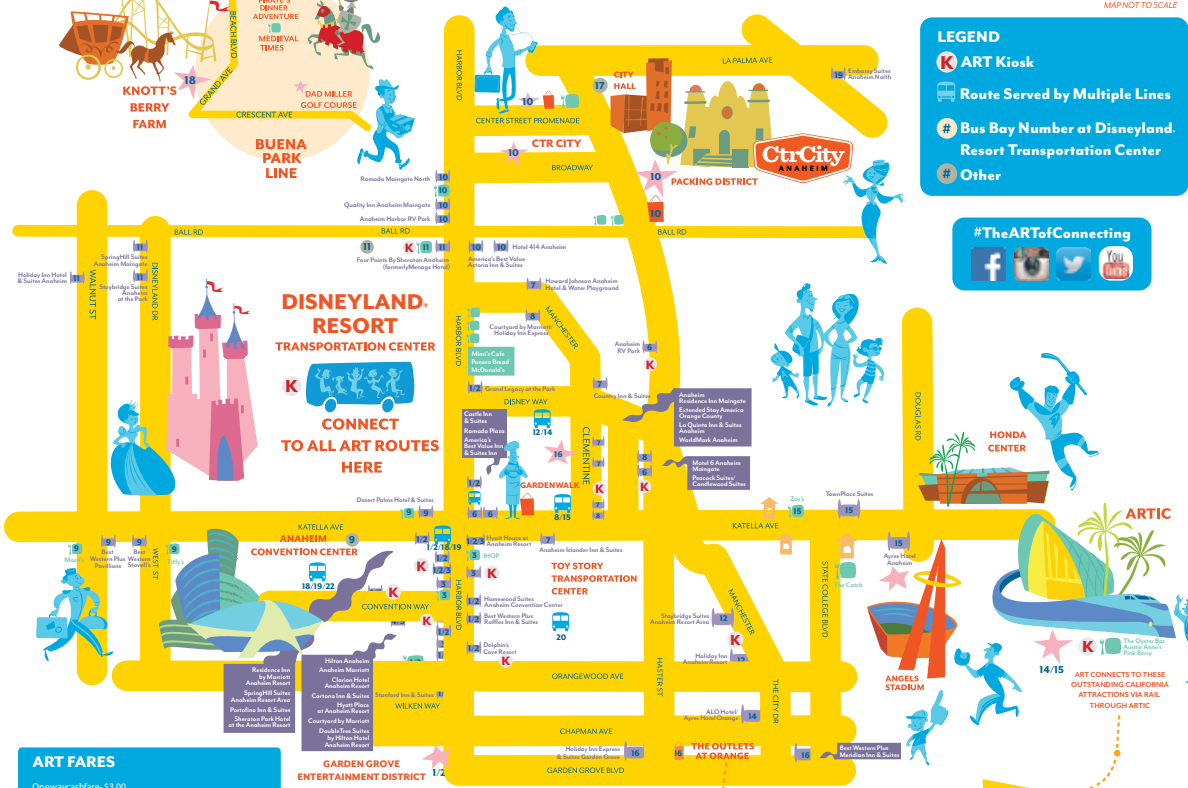

ANAHEIM RESORT TRANSPORTATION MAP

the **ART** of connecting the dots

Play Shop Dine Rest Live

Take any of Anaheim Resort Transportation's lines in-and-around the Anaheim Resort® District to reach all your favorite destinations in Anaheim, Costa Mesa, Orange, Santa Ana, Garden Grove, and Buena Park!

www.rideart.org

Routing and times are subject to change. For current schedules and additional information, please visit www.rideart.org