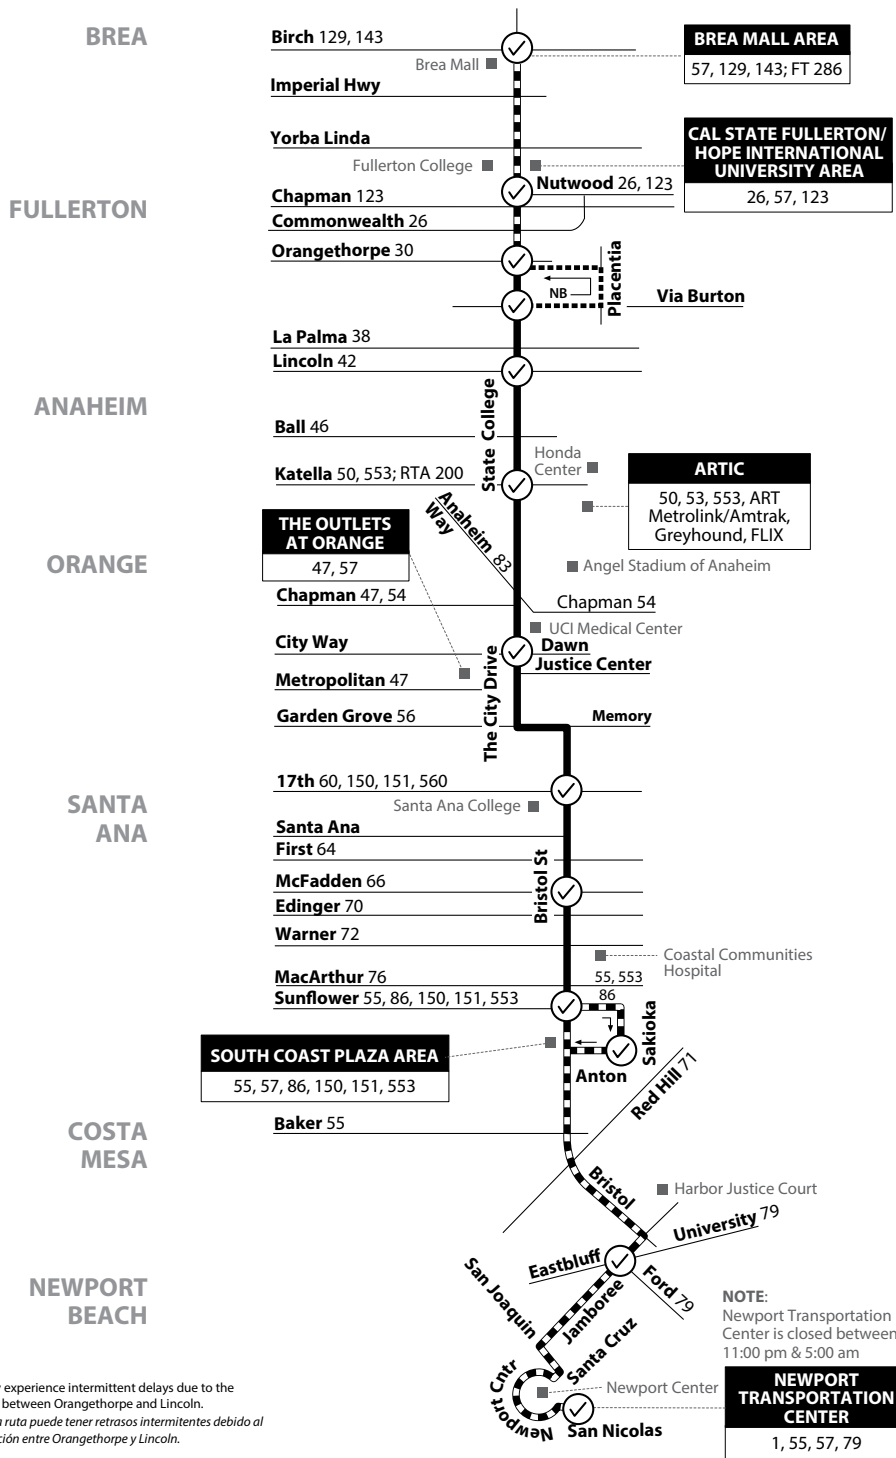

LEGEND LEYENDA	Scheduled Departure	Regular Routing	Turn Around For Short Turn Only	No Service On Some Trips	 MAP NOT TO SCALE
	FT = Foothill Transit	Numbers on streets indicate transfers. <i>Números en la calle indican transbordos.</i>