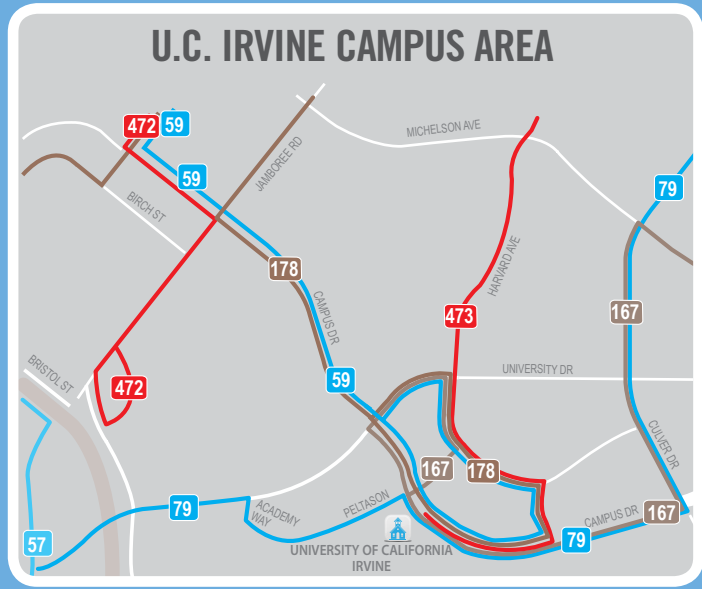

major bus transfer areas (central and south county)

major bus transfer areas (central and north county)