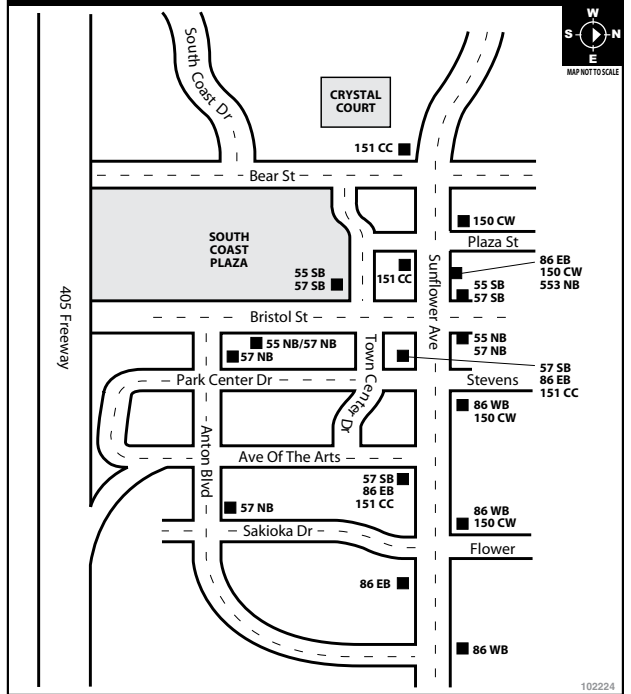

GOLDENWEST TRANSPORTATION CENTER

IRVINE STATION (Corner of Barranca & Ada)

BOARDING DIAGRAMS

BOARDING DIAGRAMS

SANTA ANA (DOWNTOWN AREA)

SOUTH COAST PLAZA AREA

SANTA ANA REGIONAL TRANSPORTATION CENTER

THE OUTLETS AT ORANGE