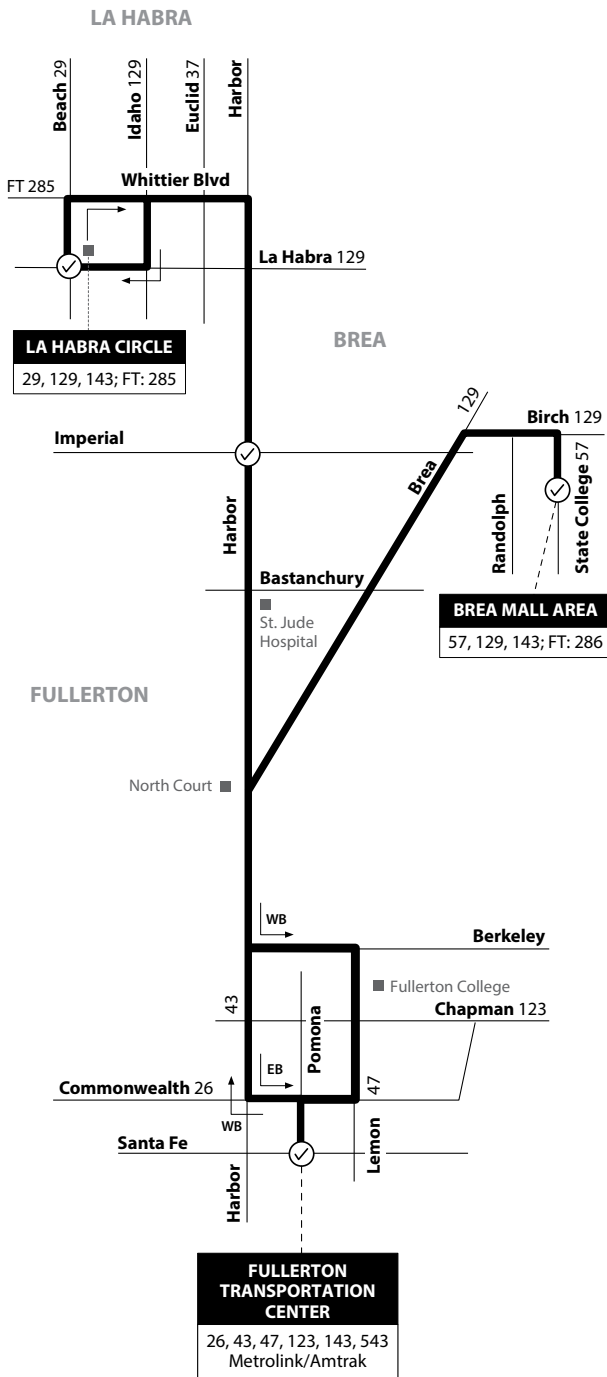

Monday-Friday
EASTBOUND To: Brea

Beach & La Habra	Harbor & Imperial	Fullerton Transportation Center	Brea Mall
4:30	4:42	4:54	5:15
5:14	5:28	5:42	6:05
6:02	6:16	6:30	6:53
6:46	7:02	7:18	7:45
7:30	7:49	8:06	8:33
8:22	8:38	8:54	9:19
9:10	9:26	9:42	10:07
9:58	10:14	10:30	10:55
10:46	11:02	11:18	11:43
11:34	11:50	12:06	12:31
12:21	12:38	12:54	1:22
1:09	1:26	1:42	2:10
1:58	2:15	2:31	2:59
2:46	3:04	3:22	3:50
3:37	3:55	4:13	4:41
4:28	4:46	5:04	5:32
5:18	5:36	5:51	6:15
6:09	6:24	6:38	7:02
6:59	7:11	7:23	7:44
7:46	7:58	8:10	8:31
8:33	8:45	8:57	9:18
9:22	9:33	9:44	10:03
10:09	10:20	10:31	10:50

Monday-Friday
WESTBOUND To: La Habra

Brea Mall	Fullerton Transportation Center	Harbor & Imperial	Beach & La Habra
4:50	5:11	5:24	5:39
5:35	5:59	6:14	6:32
6:21	6:47	7:02	7:22
7:05	7:35	7:50	8:12
7:53	8:23	8:38	9:00
8:41	9:11	9:26	9:48
9:32	9:59	10:15	10:34
10:20	10:47	11:03	11:22
11:03	11:31	11:48	12:10
11:51	12:19	12:36	12:58
12:39	1:07	1:24	1:46
1:30	1:58	2:15	2:37
2:19	2:49	3:07	3:30
3:07	3:37	3:55	4:18
3:58	4:28	4:46	5:09
4:49	5:19	5:37	6:00
5:40	6:07	6:23	6:41
6:26	6:52	7:07	7:24
7:15	7:39	7:54	8:10
8:02	8:26	8:41	8:57
8:49	9:13	9:28	9:44
9:39	10:00	10:13	10:28
10:28	10:47	10:59	11:12

LEGEND
LEYENDA

Scheduled Departure   Regular Routing

METRO = Los Angeles Metro | NT = Norwalk Transit | FT = Foothill Transit

Route 143/071625

Numbers on streets indicate transfers. *Números en la calle indican transbordos.*

N
MAP NOT TO SCALE