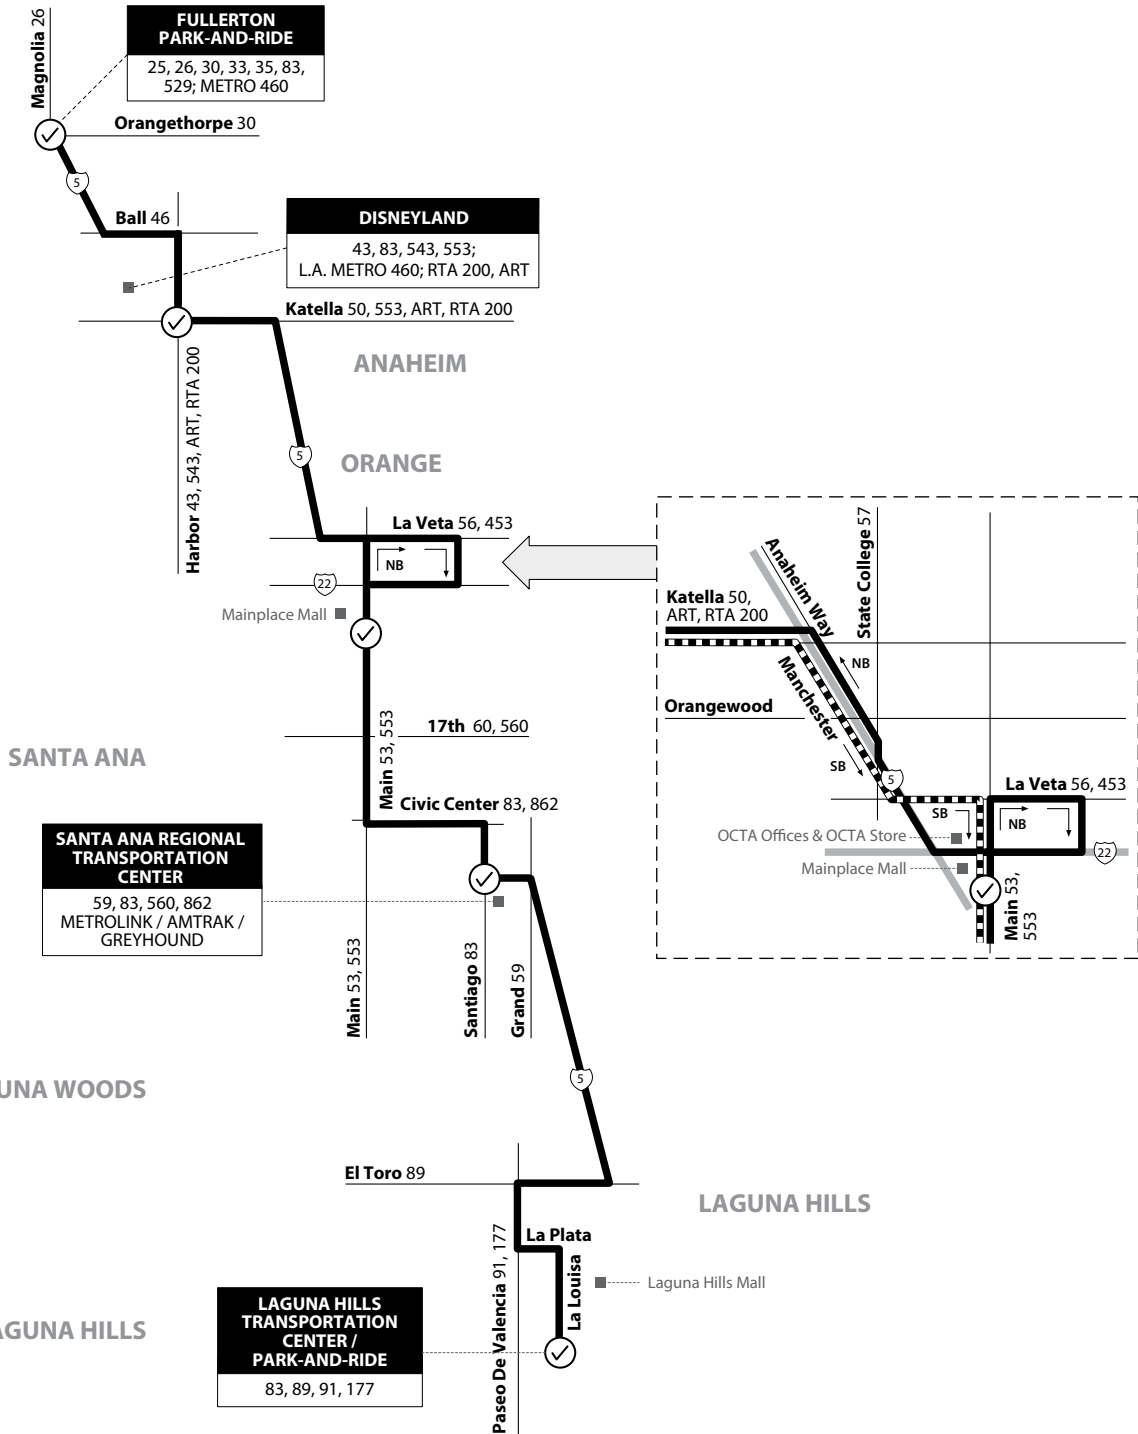

FULLERTON PARK-AND-RIDE
25, 26, 30, 33, 35, 83, 529; METRO 460

DISNEYLAND
43, 83, 543, 553;
L.A. METRO 460; RTA 200, ART

SANTA ANA REGIONAL TRANSPORTATION CENTER
59, 83, 560, 862
METROLINK / AMTRAK / GREYHOUND

LAGUNA HILLS TRANSPORTATION CENTER / PARK-AND-RIDE
83, 89, 91, 177

LEGEND LEYENDA				 MAP NOT TO SCALE
	Scheduled Departure	Regular Routing	Southbound Routing	
METRO = Los Angeles Metro Route 083/061125 Numbers on streets indicate transfers. <i>Números en la calle indican transbordos.</i>