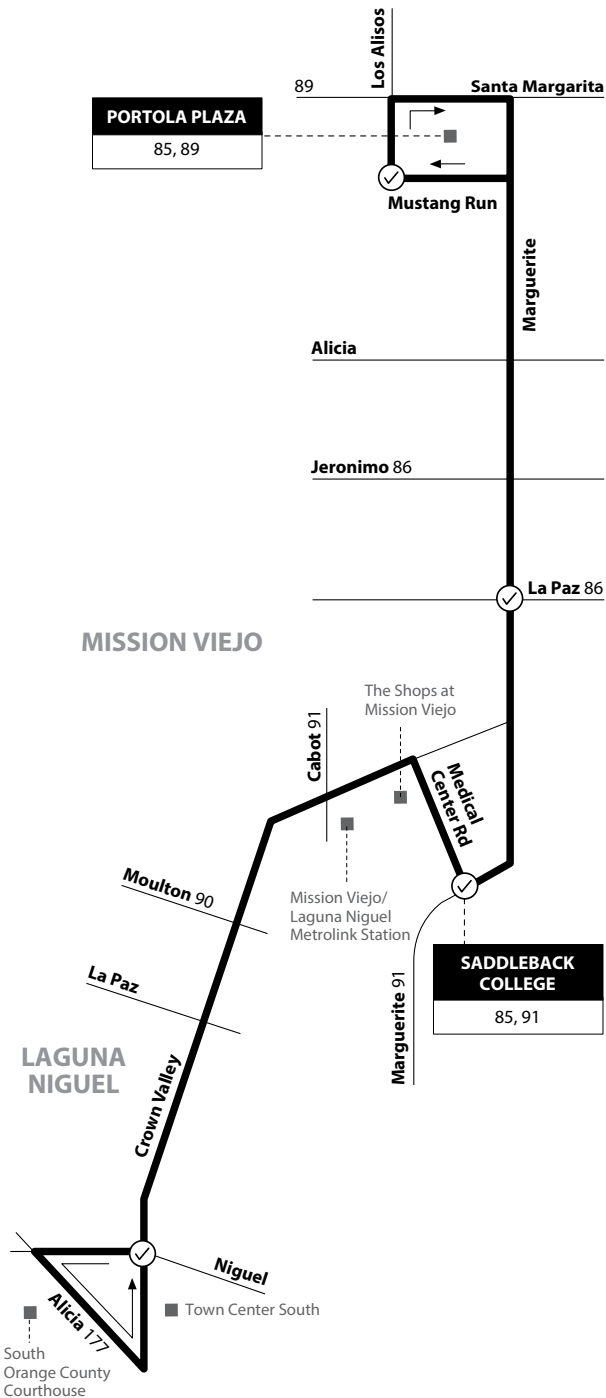

LEGEND
LEYENDA

✓ Scheduled Departure
 Regular Routing

Route 085/061125   Numbers on streets indicate transfers. *Números en la calle indican transbordos.*

Monday - Friday NORTHBOUND To: Mission Viejo

Niguel & Crown Valley	Saddleback College	Marguerite & La Paz	Los Alisos & Mustang Run
6:31	6:50	7:02	7:15
7:29	7:48	8:00	8:13
8:30	8:51	9:03	9:17
9:29	9:50	10:02	10:16
10:30	10:51	11:03	11:17
11:29	11:50	12:02	12:16
12:30	12:51	1:03	1:17
1:31	1:52	2:04	2:17
2:31	2:52	3:04	3:17
3:31	3:52	4:04	4:17
4:31	4:52	5:04	5:17
5:31	5:52	6:04	6:17
6:31	6:52	7:04	7:17
7:29	7:50	8:02	8:15
8:29	8:46	8:59	9:10

Monday - Friday SOUTHBOUND To: Laguna Niguel

Los Alisos & Mustang Run	Marguerite & La Paz	Saddleback College	Niguel & Crown Valley
5:36	5:46	5:58	6:15
6:35	6:45	6:57	7:14
7:30	7:44	7:58	8:15
8:31	8:43	8:56	9:14
9:32	9:44	9:57	10:15
10:31	10:43	10:56	11:14
11:32	11:44	11:57	12:15
12:31	12:45	12:58	1:16
1:32	1:44	1:56	2:16
2:32	2:44	2:56	3:16
3:32	3:44	3:56	4:16
4:32	4:44	4:56	5:16
5:32	5:44	5:56	6:16
6:37	6:47	6:57	7:14
7:37	7:47	7:57	8:14
8:42	8:52	9:02	9:19
9:27	9:37	9:47	10:04