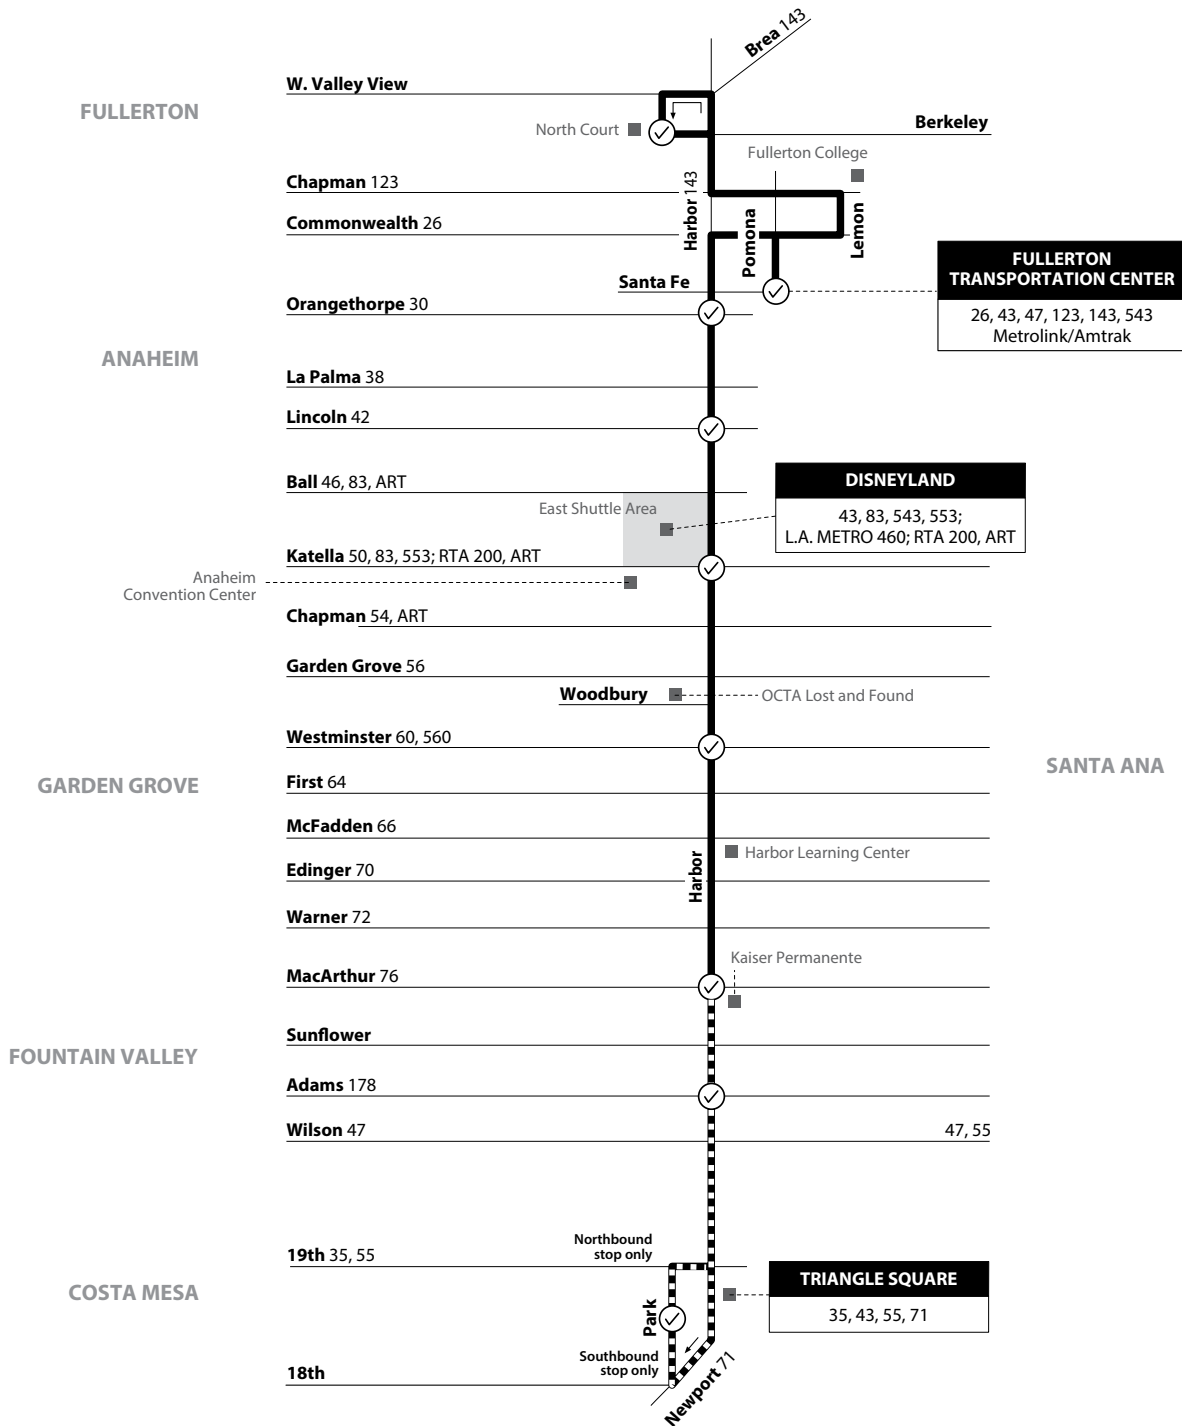

43

Fullerton to Costa Mesa via Harbor Blvd