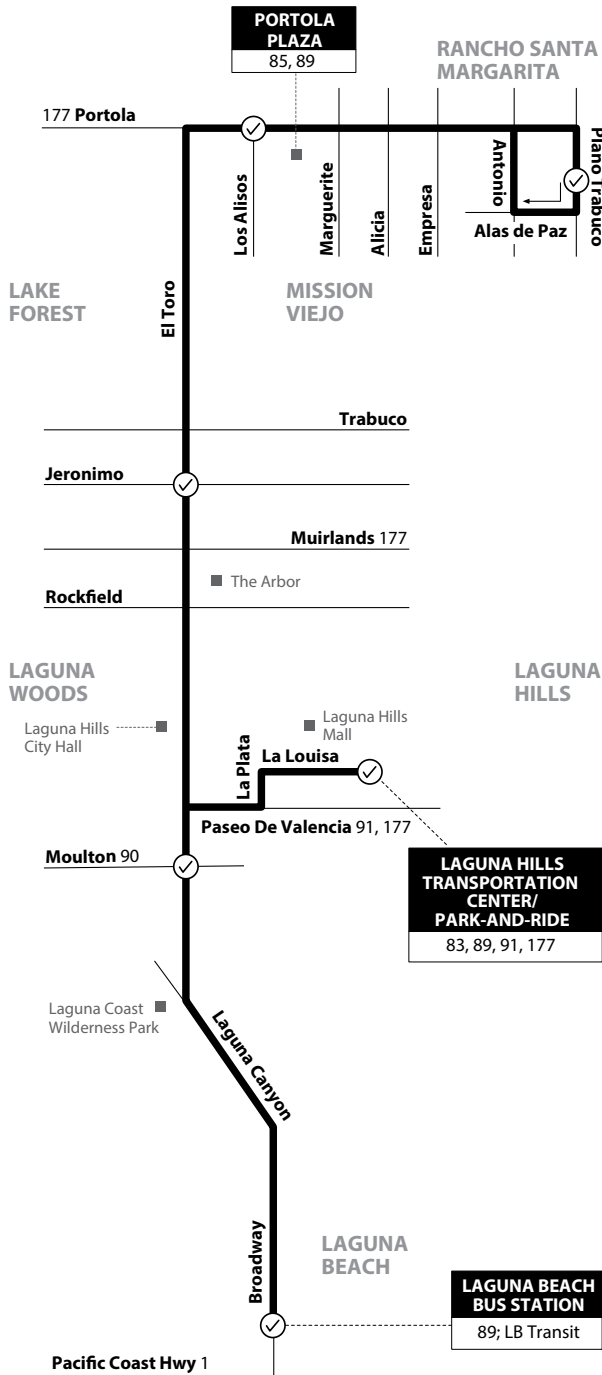

Laguna Beach to Rancho Santa Margarita

via Laguna Canyon Rd / El Toro Rd / Santa Margarita Pkwy

Monday-Friday NORTHBOUND To: Rancho Santa Margarita

Laguna Beach Bus Station	El Toro & Moulton	Laguna Hills Transportation Center	El Toro & Jeronimo	Santa Margarita & Los Alisos	Plano Trabuco & Alas De Paz	
5:01	5:14	5:30	5:40	5:51	6:06	
6:01	6:14	6:30	6:40	6:51	7:06	
6:30	6:44	7:00	7:11	7:23	7:42	
7:09	7:23	7:35	7:46	7:58	8:17	
7:39	7:53	8:05	8:16	8:28	8:47	
8:11	8:27	8:40	8:52	9:05	9:24	
8:41	8:57	9:10	9:22	9:35	9:54	
9:11	9:27	9:40	9:52	10:05	10:24	
10:11	10:27	10:40	10:52	11:05	11:24	
11:10	11:27	11:40	11:56	12:09	12:28	
12:10	12:27	12:40	12:56	1:09	1:28	
1:10	1:27	1:40	1:56	2:09	2:28	
2:10	2:27	2:40	2:56	3:09	3:28	
S					3:45	4:06
2:52	3:13	3:30	3:46	4:00	4:20	
3:13	3:42	4:00	4:16	4:30	4:50	
3:43	4:12	4:30	4:46	5:00	5:20	
4:13	4:42	5:00	5:16	5:30	5:50	
4:50	5:12	5:30	5:44	5:58	6:19	
5:20	5:42	6:00	6:14	6:28	6:49	
5:56	6:13	6:30	6:44	6:58	7:17	
7:00	7:15	7:30	7:42	7:56	8:12	
8:00	8:15	8:30	8:42	8:56	9:12	
9:01	9:15	9:30	9:41	9:52	10:07	

S = Operates on days Trabuco Hills HS is in session.
Opera los días que Trabuco Hills HS está en sesión.

This route may arrive up to 5 minutes early at Laguna Hills Transportation Center. It will wait for other buses to ensure better connections.

LEGEND
LEYENDA

Route 089/061125

Scheduled Departure
Regular Routing

LB Transit = Laguna Beach Transit

Numbers on streets indicate transfers. *Números en la calle indican transbordos.*

MAP NOT TO SCALE