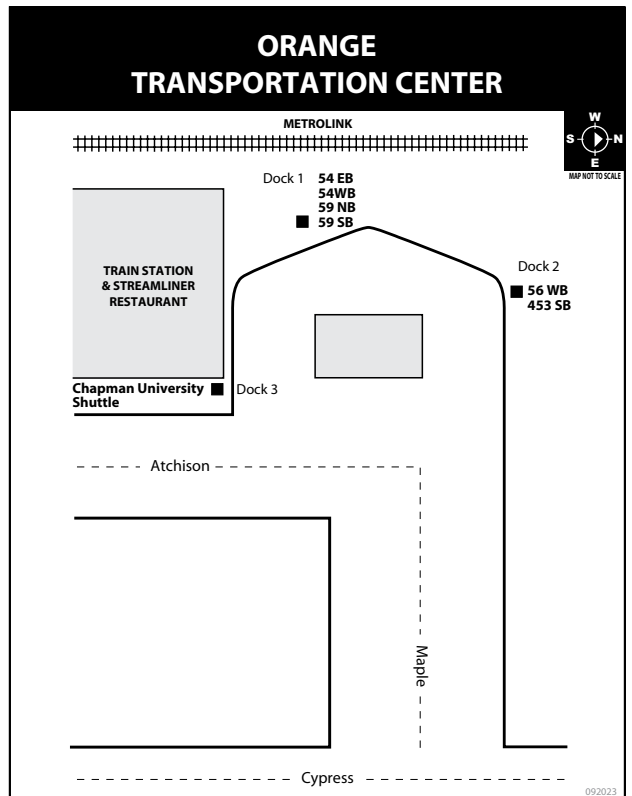

GOLDENWEST TRANSPORTATION CENTER

IRVINE STATION (Corner of Barranca & Ada)

BOARDING DIAGRAMS

BOARDING DIAGRAMS

SANTA ANA (DOWNTOWN AREA)

SOUTH COAST PLAZA AREA

SANTA ANA REGIONAL TRANSPORTATION CENTER

THE OUTLETS AT ORANGE