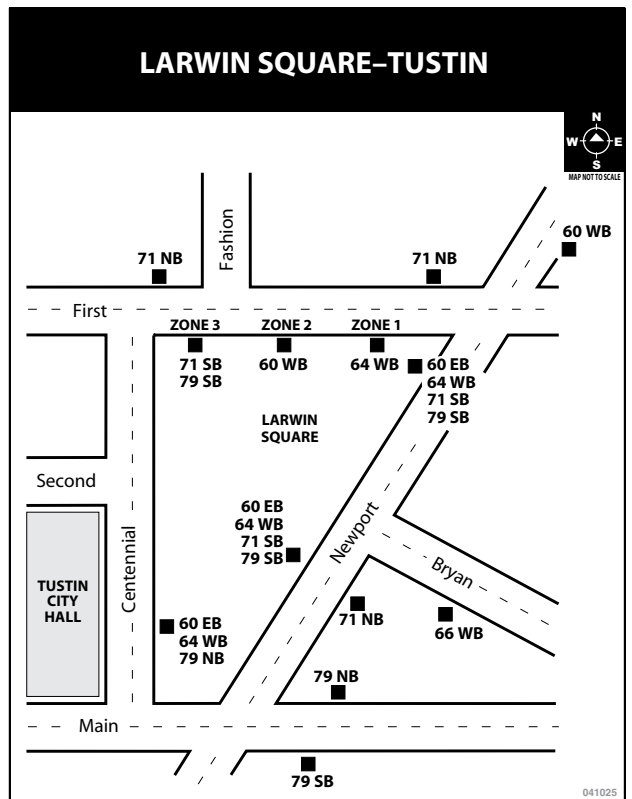

GOLDENWEST TRANSPORTATION CENTER

IRVINE STATION (Corner of Barranca & Ada)

BOARDING DIAGRAMS

BOARDING DIAGRAMS

SANTA ANA (DOWNTOWN AREA)

SOUTH COAST PLAZA AREA

SANTA ANA REGIONAL TRANSPORTATION CENTER

THE OUTLETS AT ORANGE