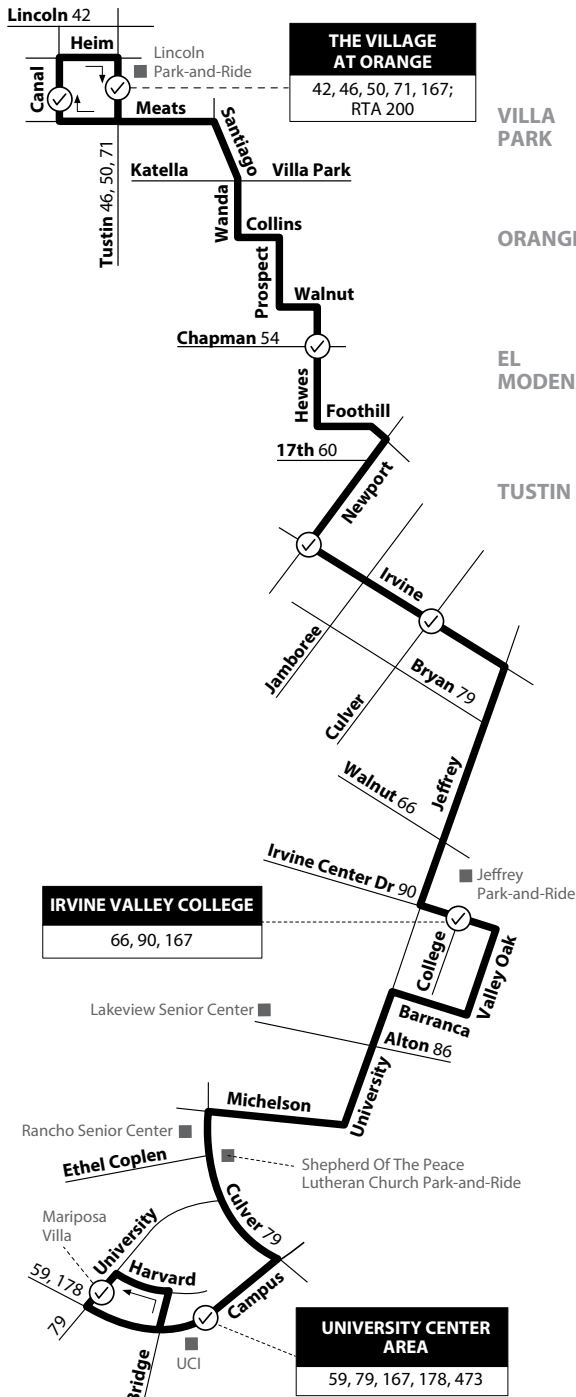

Orange to Irvine

167

via Hewes St / Irvine Blvd / Jeffrey Rd

Monday - Friday NORTHBOUND To: Orange

Mariposa Villa	University Center	Irvine Valley College	Irvine & Culver	Newport & Old Irvine	Hewes & Chapman	Canal & Meats
5:16	5:19	5:39	5:50	5:58	6:08	6:26
6:11	6:14	6:34	6:45	6:53	7:03	7:21
6:54	6:58	7:22	7:39	7:50	8:05	8:30
7:49	7:53	8:20	8:35	8:45	8:56	9:14
8:44	8:48	9:15	9:30	9:40	9:51	10:09
9:40	9:44	10:10	10:25	10:35	10:47	11:05
10:33	10:37	11:04	11:20	11:31	11:43	12:06
11:26	11:30	11:57	12:13	12:24	12:36	12:59
12:20	12:24	12:52	1:10	1:22	1:34	1:56
1:10	1:15	1:46	2:05	2:17	2:29	2:52
2:05	2:11	2:42	3:01	3:15	3:27	3:50
3:06	3:12	3:43	4:02	4:16	4:28	4:51
4:02	4:08	4:38	4:57	5:11	5:24	5:45
5:09	5:13	5:43	6:01	6:12	6:23	6:43
6:04	6:08	6:38	6:56	7:07	7:18	7:38
7:06	7:10	7:37	7:51	8:01	8:10	8:26
8:06	8:10	8:37	8:51	9:01	9:10	9:26
9:06	9:10	9:37	9:51	10:01	10:10	10:26
10:06	10:10	10:37	10:51	11:01	11:10	11:26