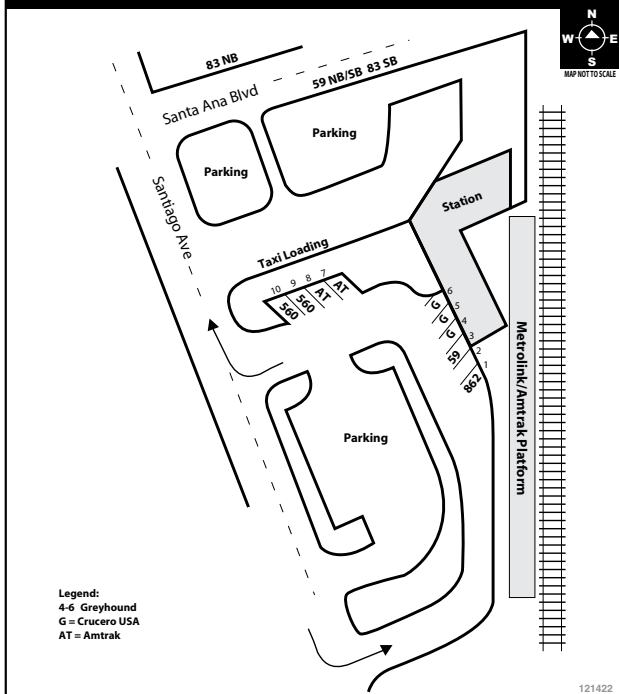

GOLDENWEST TRANSPORTATION CENTER

IRVINE STATION (Corner of Barranca & Ada)

BOARDING DIAGRAMS

BOARDING DIAGRAMS

SANTA ANA (DOWNTOWN AREA)

SOUTH COAST PLAZA AREA

SANTA ANA REGIONAL TRANSPORTATION CENTER

THE OUTLETS AT ORANGE