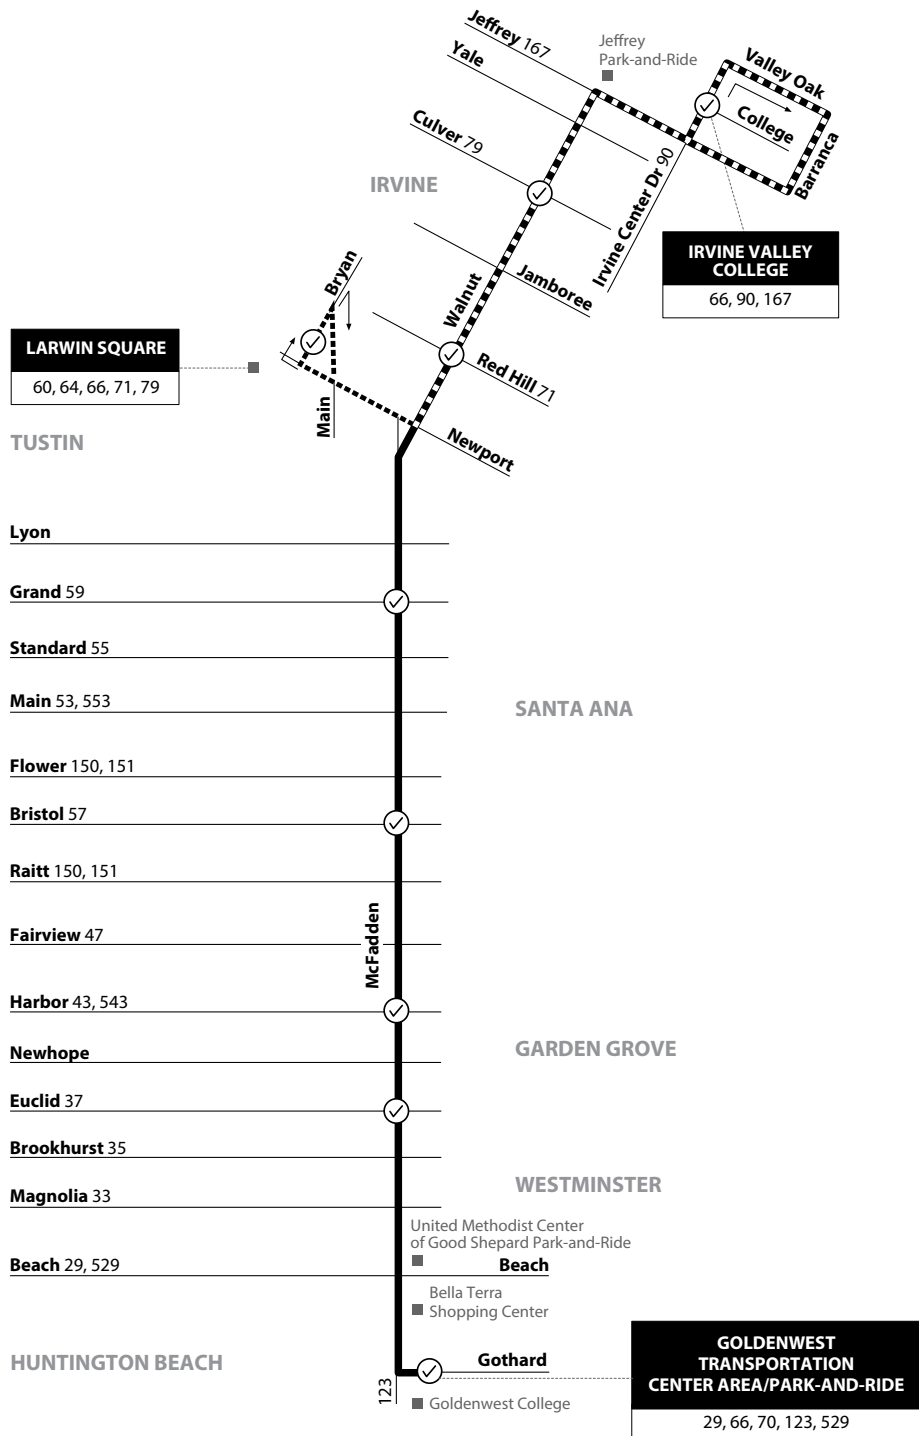

LEGEND
LEYENDA

⊙ Scheduled Departure

— Regular Routing

⋯ Short Turn Only

▬ No Service On Some Trips

⬅ N

MAP NOT TO SCALE

Route 066/010326

Numbers on streets indicate transfers. *Números en la calle indican transbordos.*