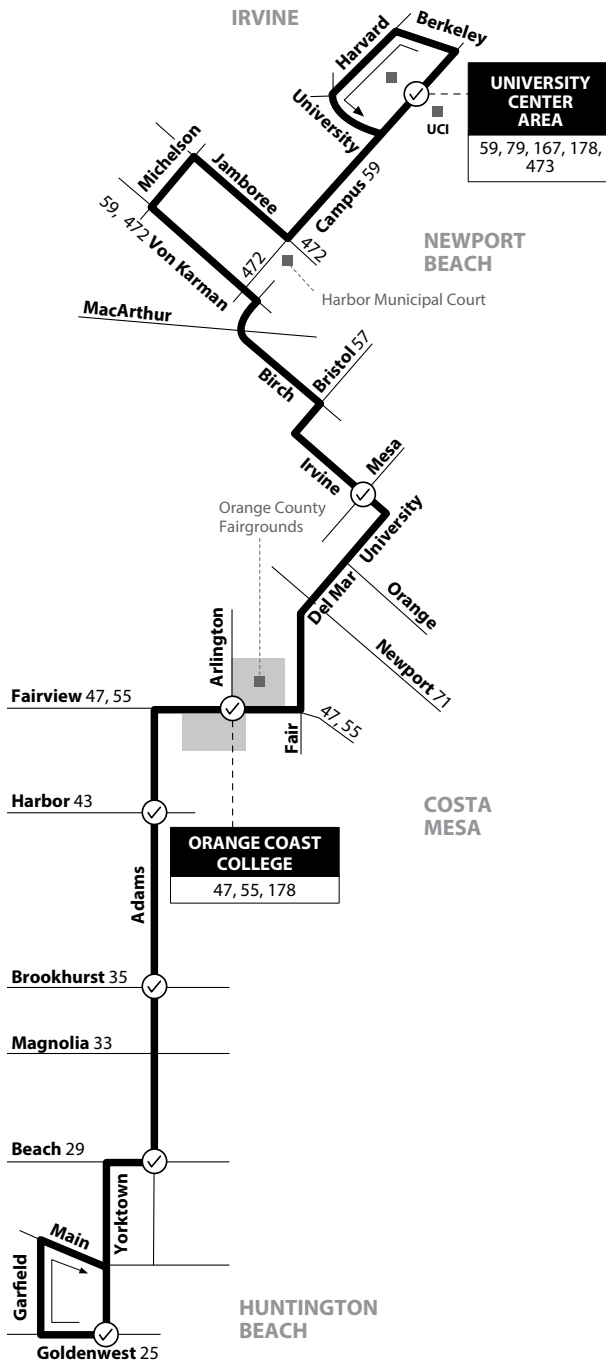

Monday - Friday EASTBOUND To: Irvine

Yorktown & Goldenwest	Adams & Beach	Adams & Brookhurst	Adams & Harbor	Fairview & Arlington	Irvine & Mesa	University Center
4:44	4:56	5:01	5:05	5:09	5:17	5:32
5:34	5:46	5:51	5:55	5:59	6:07	6:22
6:16	6:28	6:34	6:40	6:45	6:55	7:16
7:01	7:14	7:21	7:29	7:34	7:44	8:07
7:53	8:06	8:13	8:19	8:24	8:34	8:57
8:43	8:56	9:03	9:09	9:14	9:24	9:43
9:33	9:46	9:53	9:59	10:04	10:14	10:33
10:23	10:36	10:43	10:49	10:54	11:04	11:23
11:13	11:26	11:33	11:39	11:45	11:55	12:14
12:03	12:16	12:23	12:29	12:35	12:45	1:04
12:53	1:07	1:13	1:19	1:24	1:33	1:52
1:42	1:56	2:02	2:08	2:13	2:22	2:41
2:32	2:46	2:52	2:58	3:03	3:12	3:31
3:21	3:35	3:41	3:47	3:52	4:01	4:20
4:11	4:25	4:31	4:37	4:42	4:51	5:10
5:01	5:15	5:21	5:27	5:32	5:41	6:00
5:51	6:05	6:11	6:17	6:22	6:31	6:50
6:44	6:56	7:01	7:07	7:12	7:21	7:39
7:34	7:46	7:51	7:57	8:02	8:11	8:29
8:35	8:47	8:52	8:57	9:01	9:09	9:25
9:35	9:47	9:52	9:57	10:01	10:09	10:25
10:15	10:27	10:32	10:37	10:41	10:49	11:05

LEGEND
LEYENDA

Scheduled Departure
Regular Routing

Route 178/061125

MAP NOT TO SCALE

Numbers on streets indicate transfers. Números en la calle indican transbordos.