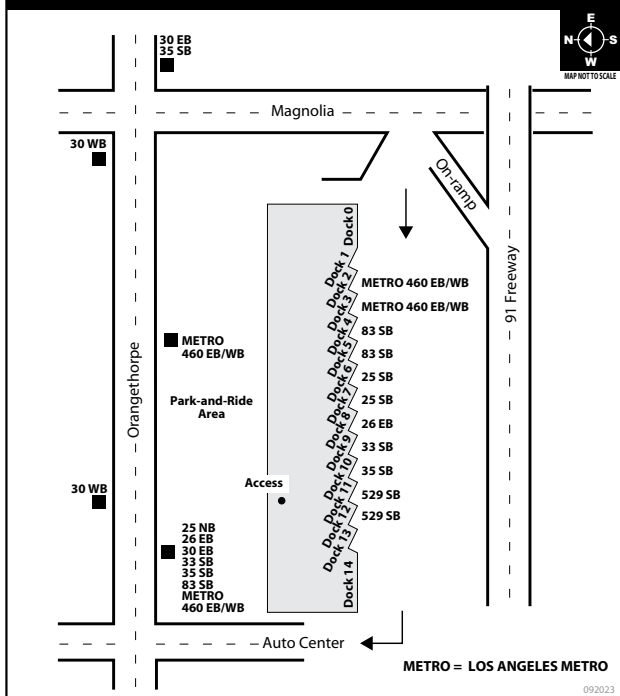

BOARDING DIAGRAMS

FULLERTON PARK-AND-RIDE