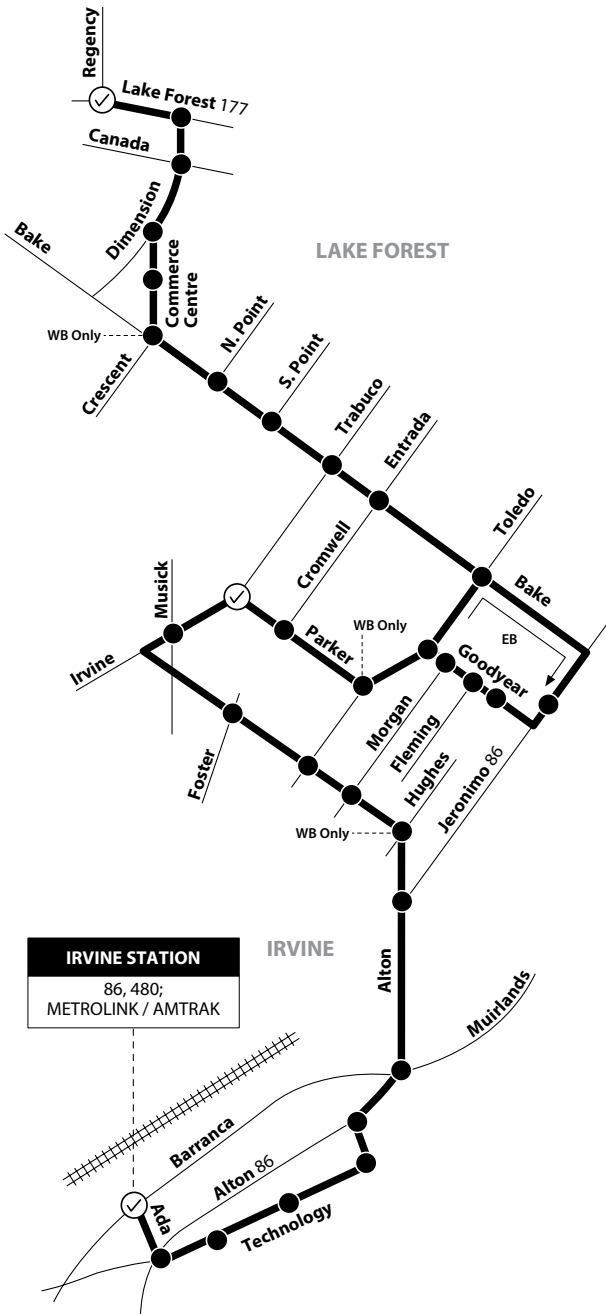

NOTE: No weekend service.
NOTA: No hay servicio los fines de semana.

Irvine Metrolink Station to Lake Forest

via Alton Pkwy / Bake Pkwy / Lake Forest Dr

480

IRVINE STATION
86, 480;
METROLINK / AMTRAK

Route 480 is a limited-stop route, making stops only at time check points (⊙) and other designated stops (●).

LEGEND
LEYENDA

⊙ Scheduled Departure   — Regular Routing

Route 480/061125   Numbers on streets indicate transfers. *Números en la calle indican transbordos.*

MAP NOT TO SCALE

Monday - Friday EASTBOUND To: Lake Forest

 Irvine Station	Parker & Irvine (F)	Lake Forest & Regency (F)
6:15	6:27	6:44
6:26	6:38	6:55
7:26	7:39	7:58
7:51	8:04	8:23
8:26	8:39	8:55

AM

F = Times are approximate. / Los horarios son aproximados.

Monday - Friday WESTBOUND To: Irvine Metrolink Station

Lake Forest & Regency	Irvine & Parker	 Irvine Station
3:51	4:05	4:23
4:51	5:05	5:23
5:53	6:05	6:23

PM

SERVICE TO / SERVICIO A
Irvine - Irvine Spectrum - Irvine Station Area (Metrolink/Amtrak)
Lake Forest - Commercentre

NOTE: Limited Stop Service. No service on weekends, Memorial Day, Independence Day, Labor Day, Thanksgiving Day, Christmas Day or New Years Day. Routing and times subject to change.

Morning buses will depart the station once the train arrives and all passengers have boarded. This may be up to six minutes earlier than the time shown above. Afternoon buses are scheduled to arrive a few minutes before the departing train. Stationlink passengers must present fare media to the coach operator each time they board the bus.

NOTA: Servicio de paradas limitadas. No hay servicio los fines de semana, Día de los Caídos, Día de la Independencia, Día del Trabajador, Día de Acción de Gracias, Navidad o Año Nuevo. Rutas y horarios sujetos a cambios.

Los autobuses de la mañana saldrán de la estación cuando el tren llegue y todos los pasajeros han embarcado. Esto puede ser hasta seis minutos antes que el tiempo mostrado arriba. Por la tarde, los autobuses están programados para llegar unos minutos antes del tren que sale. Los pasajeros de Stationlink deben presentar su medio de tarifa al operador cada vez que suben al autobús.