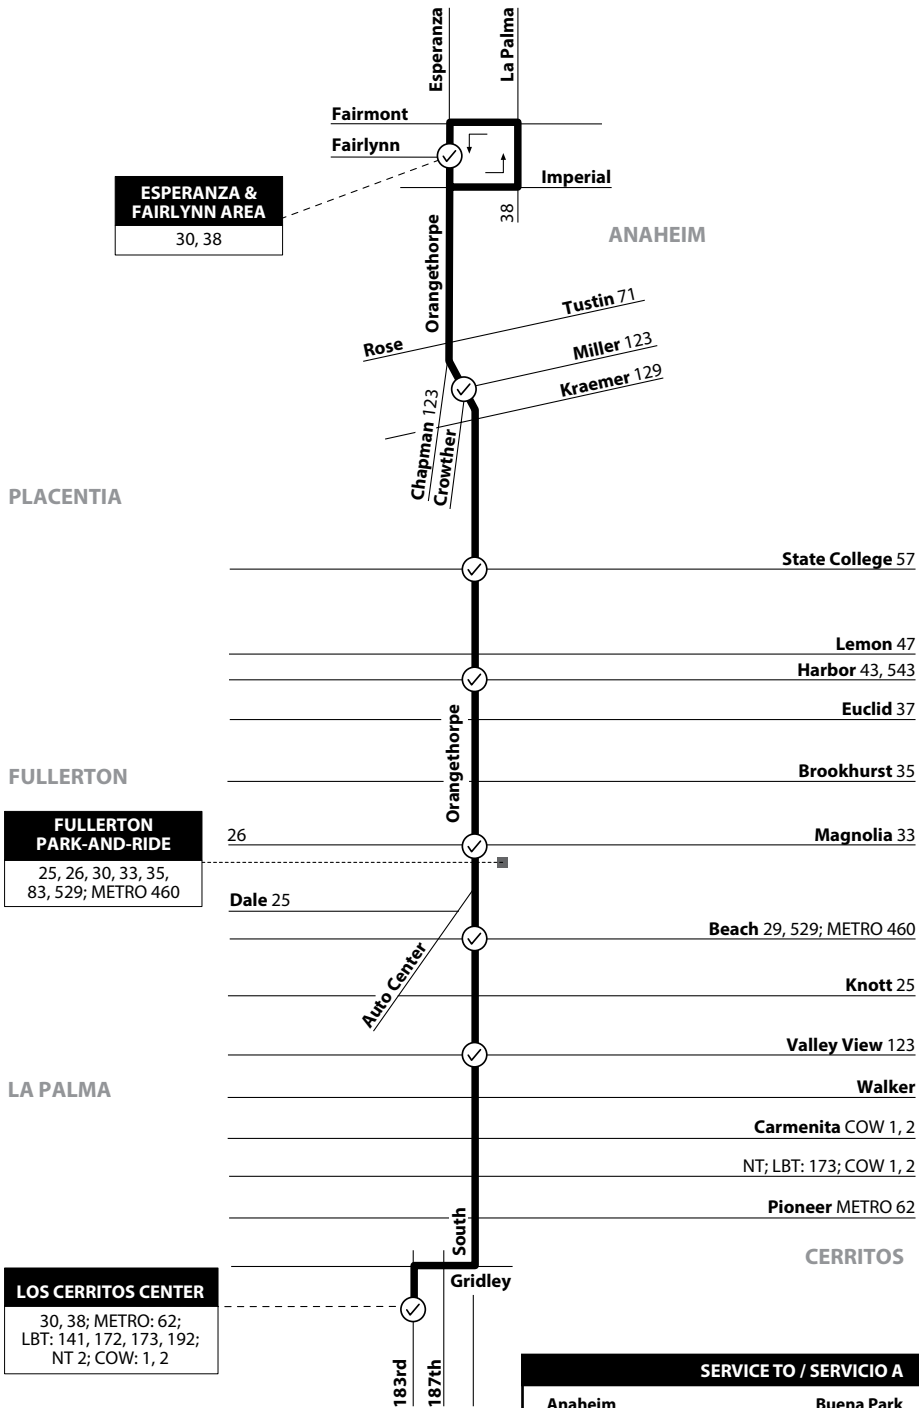

LEGEND
LEYENDA

Scheduled Departure
 Regular Routing

COW = Cerritos On Wheels | LBT = Long Beach Transit |
NT = Norwalk Transit | METRO = Los Angeles Metro

Numbers on streets indicate transfers. *Números en la calle indican transbordos.*

MAP NOT TO SCALE