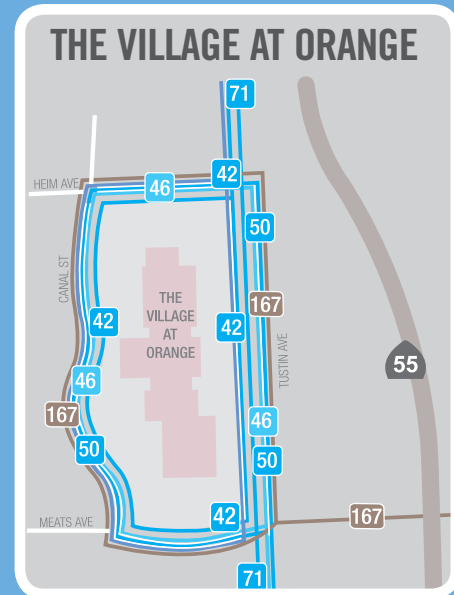

major bus transfer areas (central and south county)

major bus transfer areas (central and north county)