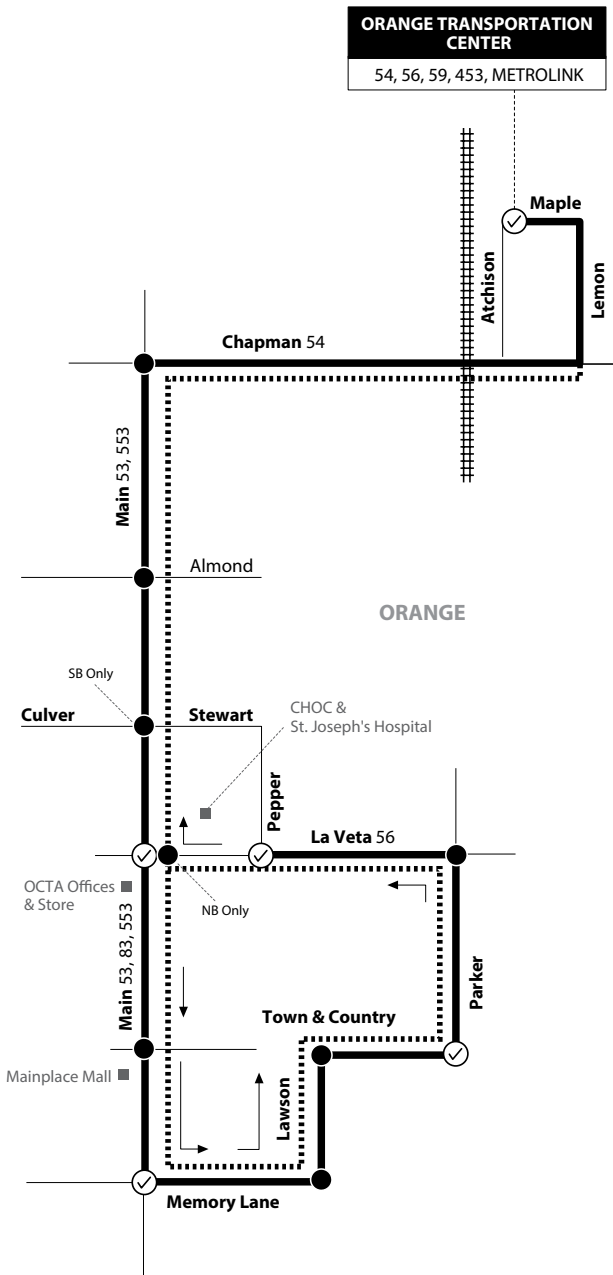

Monday - Friday SOUTHBOUND To: St. Joseph's Hospital

Orange Transportation Center	Main & La Veta	Memory & Main	Parker & Town & Country	La Veta & Pepper	
5:34	5:39	5:42	5:44	5:47	AM
6:06	6:12	6:15	6:17	6:21	
6:36	6:42	6:45	6:47	6:51	
7:06	7:12	7:15	7:17	7:21	
7:34	7:40	7:43	7:45	7:49	
8:06	8:12	8:16	8:18	8:22	
8:36	8:42	8:46	8:48	8:52	

F = Times are approximate. / Los horarios son aproximados.

Monday - Friday NORTHBOUND To: Orange Transportation Center

Main & La Veta	Memory & Main	Parker & Town & Country	La Veta & Pepper	Orange Transportation Center	
2:30	2:32	2:35	2:38	2:48	PM
3:02	3:04	3:07	3:10	3:20	
3:58	4:00	4:03	4:06	4:16	
4:31	4:33	4:36	4:39	4:49	
5:03	5:05	5:08	5:11	5:21	
5:29	5:31	5:34	5:37	5:47	
6:02	6:04	6:07	6:10	6:20	

SERVICE TO / SERVICIO A	
Orange - Portola Middle School - Orange Transportation Center (Metrolink) - Children's Hospital (CHOC) - St. Joseph Hospital - OCTA Offices & Store	Santa Ana - MainPlace Mall

NOTE: Limited Stop Service. No service on weekends, Memorial Day, Independence Day, Labor Day, Thanksgiving Day, Christmas Day or New Years Day. Routing and times subject to change.

Morning buses will depart the station once the train arrives and all passengers have boarded. This may be up to six minutes earlier than the time shown above. Afternoon buses are scheduled to arrive a few minutes before the departing train. Stationlink passengers must present fare media to the coach operator each time they board the bus.

NOTA: Servicio de paradas limitadas. No hay servicio los fines de semana, Día de los Caídos, Día de la Independencia, Día del Trabajador, Día de Acción de Gracias, Navidad o Año Nuevo. Rutas y horarios sujetos a cambios.

Los autobuses de la mañana saldrán de la estación cuando el tren llegue y todos los pasajeros han embarcado. Esto puede ser hasta seis minutos antes que el tiempo mostrado arriba. Por la tarde, los autobuses están programados para llegar unos minutos antes del tren que sale. Los pasajeros de Stationlink deben presentar su medio de tarifa al operador cada vez que suben al autobús.

Route 453 is a limited-stop route, making stops only at time check points (checkmark in circle) and other designated stops (solid black circle).

LEGEND
LEYENDA

Scheduled Departure

Southbound Routing

Northbound Only

Route 453/061125   Numbers on streets indicate transfers.   Números en la calle indican transbordos.

MAP NOT TO SCALE