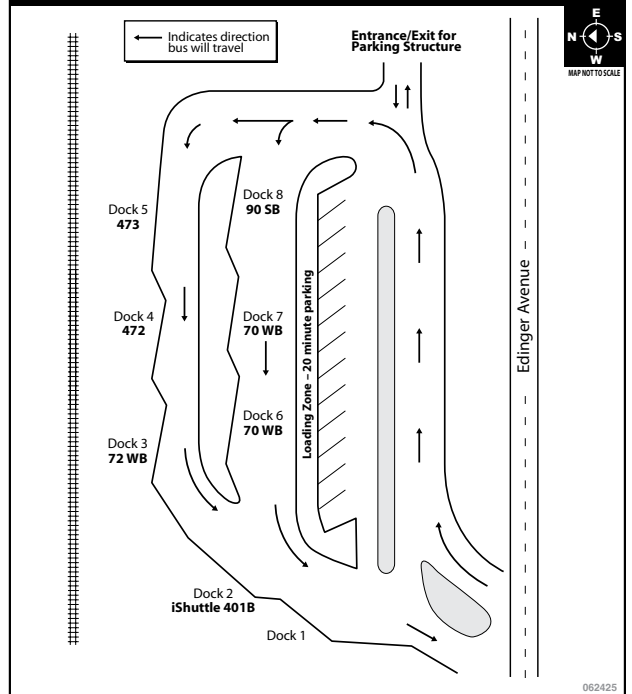

TUSTIN METROLINK STATION