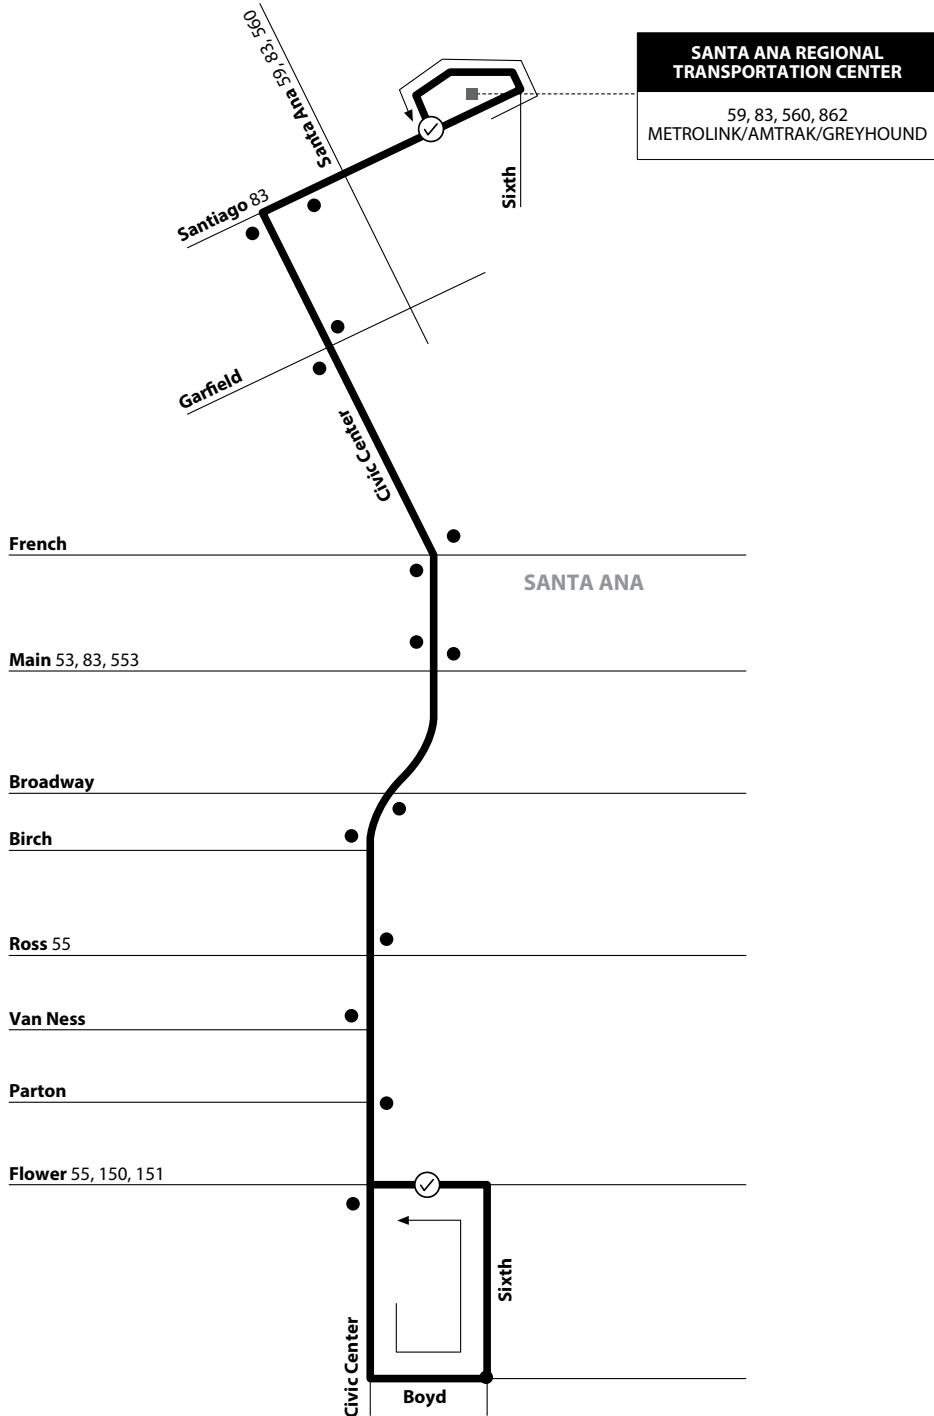

862

Downtown Santa Ana Shuttle via Civic Center Dr

LEGEND
LEYENDA

Scheduled Departure

Regular Routing

Designated Stops

MAP NOT TO SCALE

Route 862/033125   Numbers on streets indicate transfers. *Números en la calle indican transbordos.*