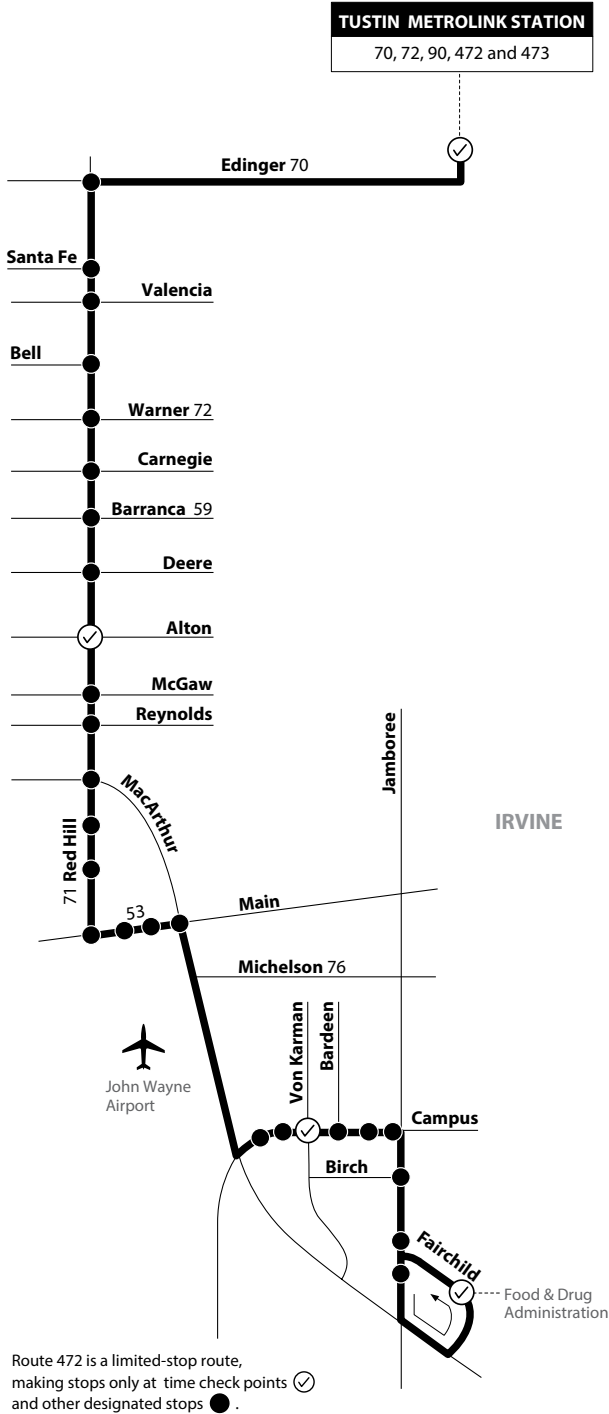

Tustin Metrolink Station to Irvine Business Complex

via Edinger Ave / Red Hill Ave / Campus Dr / Jamboree Rd

472

LEGEND
LEYENDA

Route 472/061125

Scheduled Departure

Regular Routing

Numbers on streets indicate transfers. *Números en la calle indican transbordos.*

MAP NOT TO SCALE

Monday - Friday SOUTHBOUND To: Newport Beach

	Tustin Metrolink Station	Red Hill & Alton (F)	Campus & Von Karman (F)	Food and Drug Administration (F)	
	6:23	6:32	6:46	6:54	AM
	6:48	6:57	7:11	7:19	
	7:23	7:33	7:49	7:58	
	8:23	8:34	8:50	8:59	
	8:44	8:54	9:09	9:17	

F = Times are approximate./Los horarios son aproximados.

Monday - Friday NORTHBOUND To: Tustin Metrolink Station

Food and Drug Administration	Campus & Von Karman	Red Hill & Alton		Tustin Metrolink Station	
2:57	3:02	3:16	3:29		PM
3:30	3:35	3:50	4:04		
3:56	4:01	4:16	4:30		
4:33	4:39	4:54	5:08		
4:53	4:59	5:16	5:30		

SERVICE TO / SERVICIO A	
Tustin	Irvine
- A.G. Currie Middle School	- John Wayne Airport
- Tustin Station (Metrolink)	- Food and Drug Administration

NOTE: Limited Stop Service. No service on weekends, Memorial Day, Independence Day, Labor Day, Thanksgiving Day, Christmas Day or New Years Day. Routing and times subject to change.

Morning buses will depart the station once the train arrives and all passengers have boarded. This may be up to six minutes earlier than the time shown above. Afternoon buses are scheduled to arrive a few minutes before the departing train. Stationlink passengers must present fare media to the coach operator each time they board the bus.

NOTA: Servicio de paradas limitadas. No hay servicio los fines de semana, Día de los Caídos, Día de la Independencia, Día del Trabajador, Día de Acción de Gracias, Navidad o Año Nuevo. Rutas y horarios sujetos a cambios.

Los autobuses de la mañana saldrán de la estación cuando el tren llegue y todos los pasajeros han embarcado. Esto puede ser hasta seis minutos antes que el tiempo mostrado arriba. Por la tarde, los autobuses están programados para llegar unos minutos antes del tren que sale. Los pasajeros de Stationlink deben presentar su medio de tarifa al operador cada vez que suben al autobús.