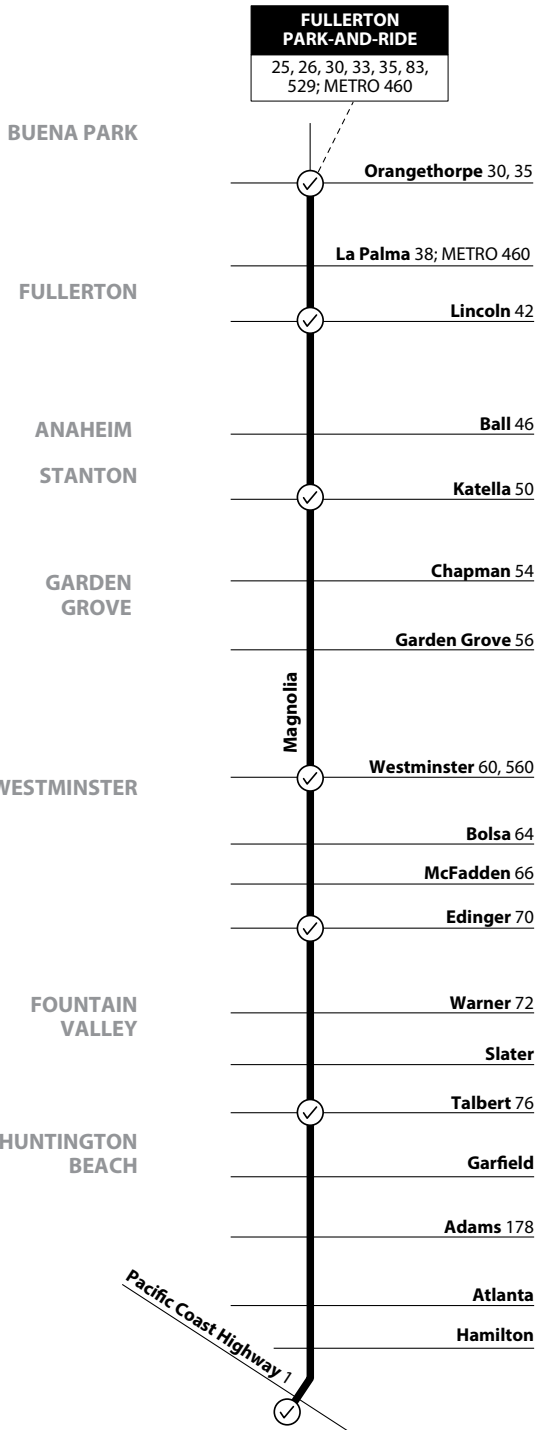

Monday-Friday
NORTHBOUND To: Fullerton

Magnolia & Pacific Coast Hwy	Magnolia & Talbert	Magnolia & Edinger	Magnolia & Westminster	Magnolia & Katella	Magnolia & Lincoln	Fullerton Park-and-Ride
5:38	5:48	5:54	6:02	6:12	6:21	6:30
6:08	6:18	6:24	6:32	6:42	6:51	7:00
6:36	6:47	6:54	7:02	7:12	7:21	7:30
7:06	7:17	7:24	7:32	7:42	7:51	8:00
7:33	7:45	7:53	8:02	8:14	8:25	8:35
8:03	8:15	8:23	8:32	8:44	8:55	9:05
8:31	8:45	8:53	9:02	9:15	9:24	9:34
9:01	9:15	9:23	9:32	9:45	9:54	10:04
9:31	9:44	9:52	10:02	10:14	10:23	10:33
10:01	10:14	10:22	10:32	10:44	10:53	11:03
10:31	10:44	10:52	11:02	11:14	11:23	11:33
11:01	11:14	11:22	11:32	11:44	11:53	12:03
11:30	11:44	11:53	12:04	12:18	12:29	12:38
11:59	12:13	12:22	12:33	12:47	12:58	1:07
12:29	12:43	12:52	1:03	1:17	1:28	1:37
12:59	1:13	1:22	1:33	1:47	1:58	2:07
1:29	1:45	1:54	2:06	2:21	2:32	2:42
2:04	2:20	2:29	2:41	2:56	3:07	3:17
2:34	2:50	2:59	3:11	3:26	3:37	3:47
3:04	3:20	3:29	3:41	3:56	4:07	4:17
3:34	3:50	3:59	4:11	4:26	4:37	4:47
4:09	4:25	4:34	4:46	5:01	5:12	5:22
4:44	5:00	5:09	5:21	5:37	5:46	5:58
5:14	5:30	5:39	5:51	6:07	6:16	6:28
5:46	6:01	6:08	6:17	6:31	6:40	6:50
6:16	6:31	6:38	6:47	7:01	7:10	7:20
6:49	7:02	7:09	7:17	7:29	7:38	7:47
7:19	7:32	7:39	7:47	7:59	8:08	8:17
7:49	8:02	8:09	8:17	8:29	8:38	8:47
8:19	8:32	8:39	8:47	8:59	9:08	9:17
8:49	9:02	9:09	9:17	9:29	9:38	9:47

Route 33 Provides Service To / Ruta 33 Proporciona Servicio A

Buena Park - Buena Park High School	Westminster - Little Saigon
Fullerton - Fullerton Park-and-Ride	Fountain Valley - Vista View Middle School - Hisamatsu Tamura Elementary School - Harry C. Fulton Middle School
Anaheim - Dale Junior High School - Savanna High School - Magnolia High School	Huntington Beach - Talbert (Samuel E.) Middle School - Isaac L. Sowers Middle School - Edison High School - Huntington State Beach
Stanton	
Garden Grove - Marie Hare Continuation School - Bolsa Grande High School	

LEGEND
LEYENDA

Scheduled Departure
Regular Routing

METRO = Los Angeles Metro

Route 033/092023 Numbers on streets indicate transfers. *Números en la calle indican transbordos.*

MAP NOT TO SCALE