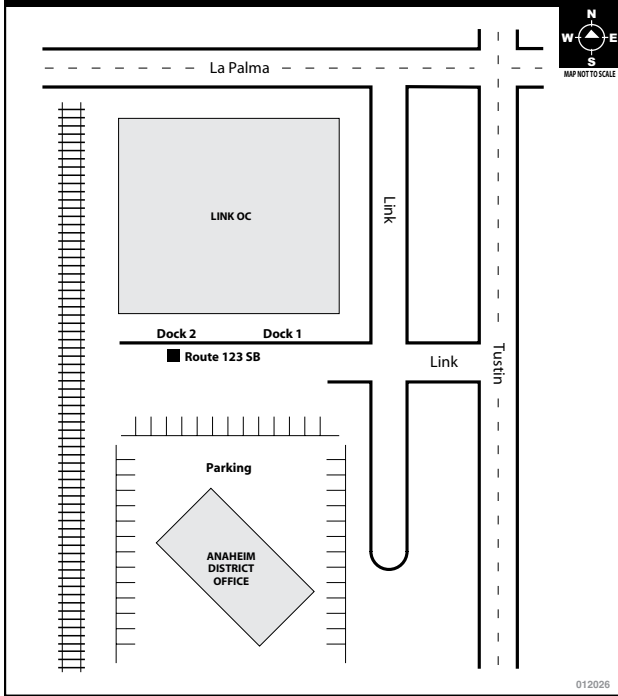

BOARDING DIAGRAMS

ANAHEIM CANYON STATION