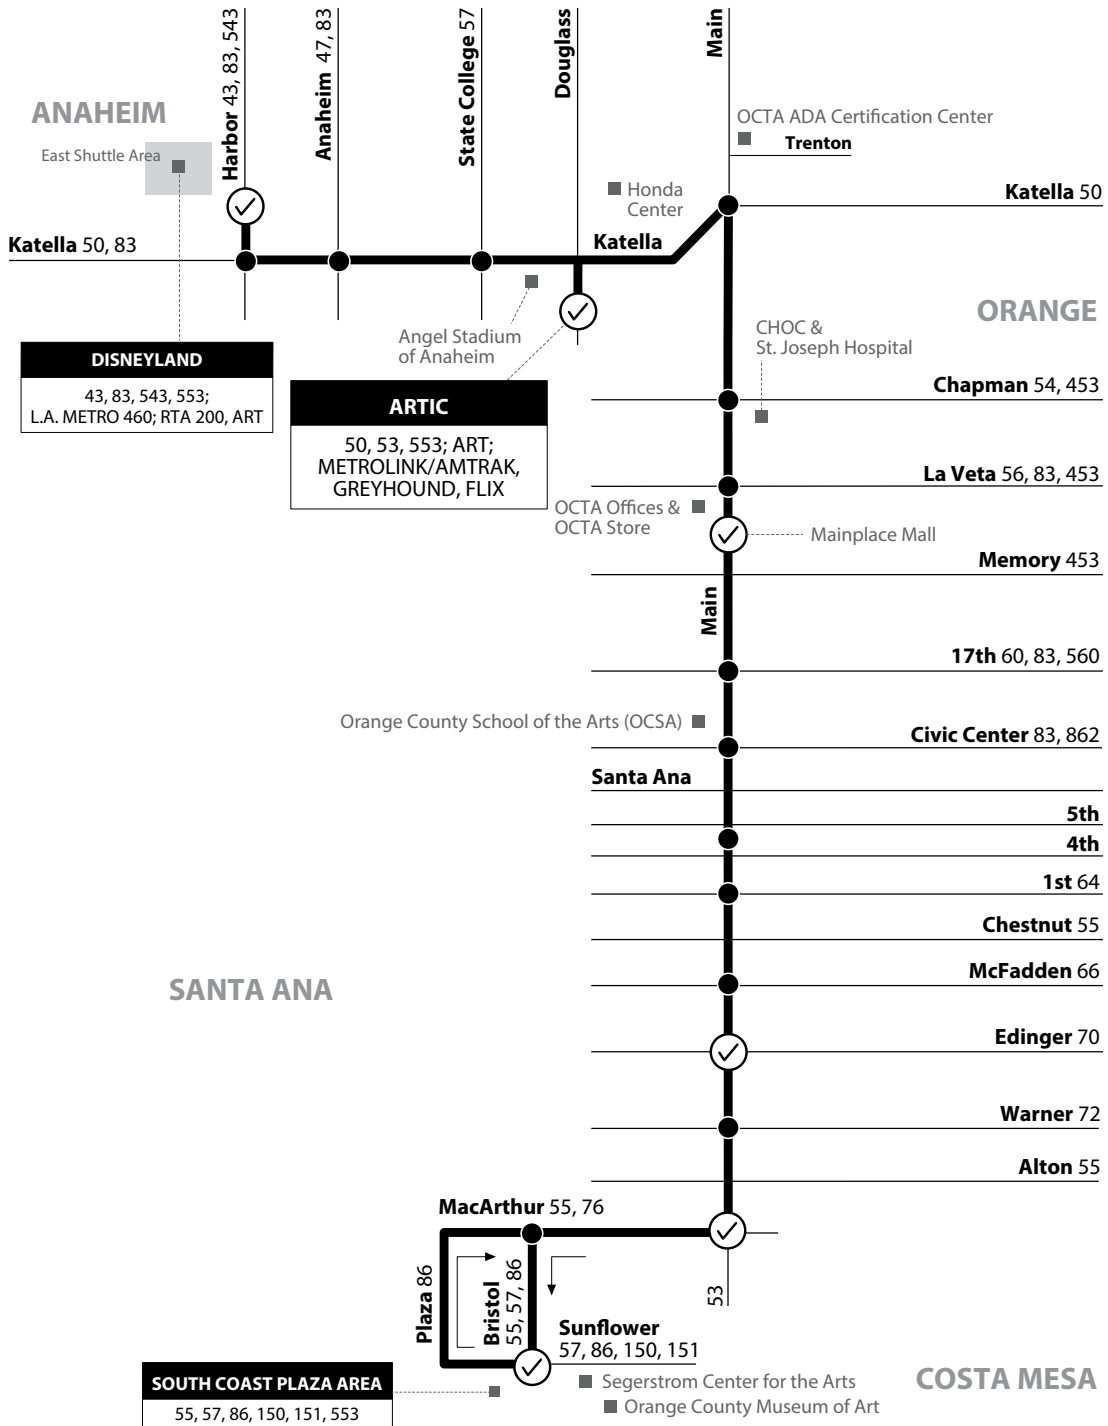

553

Anaheim to Costa Mesa via Main St / Katella Ave

NOTE: No weekend service.
NOTA: No hay servicio los fines de semana.

**LEGEND
LEYENDA**

Route 553/063025

Numbers on streets indicate transfers. *Números en la calle indican transbordos.*

Scheduled Departure
Regular Routing
MAP NOT TO SCALE

Route 553 is a limited-stop route, making stops only at time check points and other designated stops .