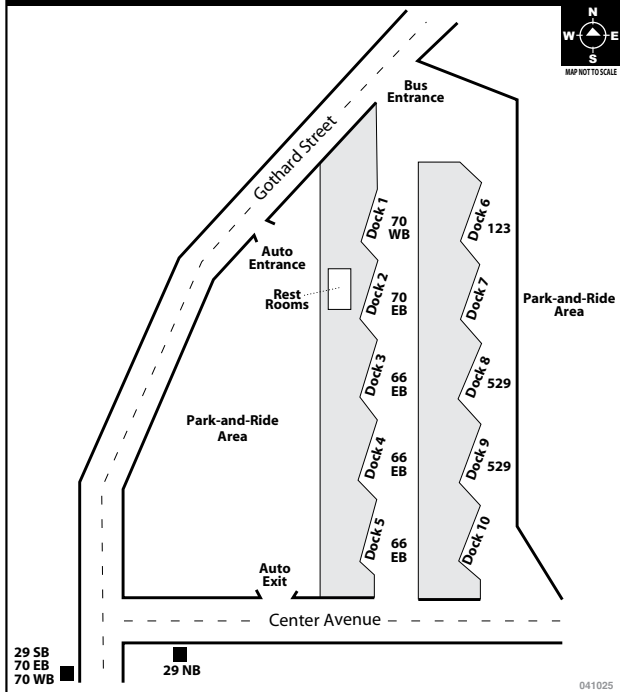

GOLDENWEST TRANSPORTATION CENTER