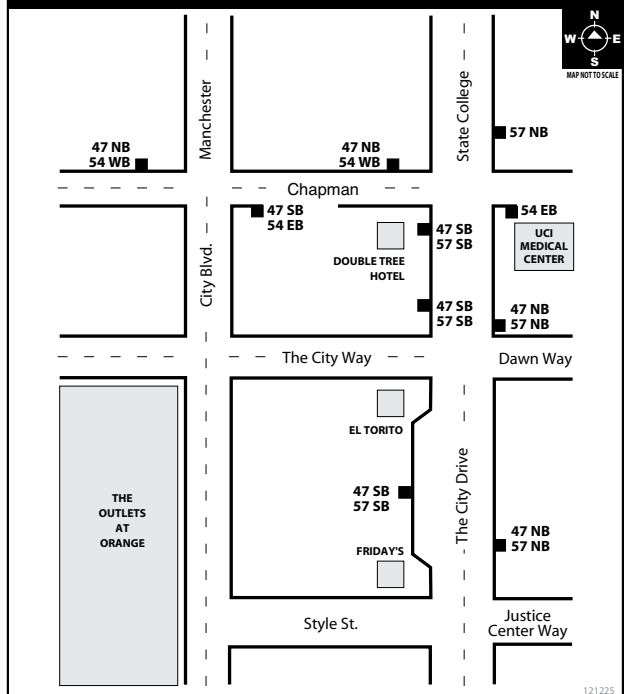

GOLDENWEST TRANSPORTATION CENTER

IRVINE STATION (Corner of Barranca & Ada)

BOARDING DIAGRAMS

BOARDING DIAGRAMS

SANTA ANA (DOWNTOWN AREA)

SOUTH COAST PLAZA AREA

SANTA ANA REGIONAL TRANSPORTATION CENTER

THE OUTLETS AT ORANGE