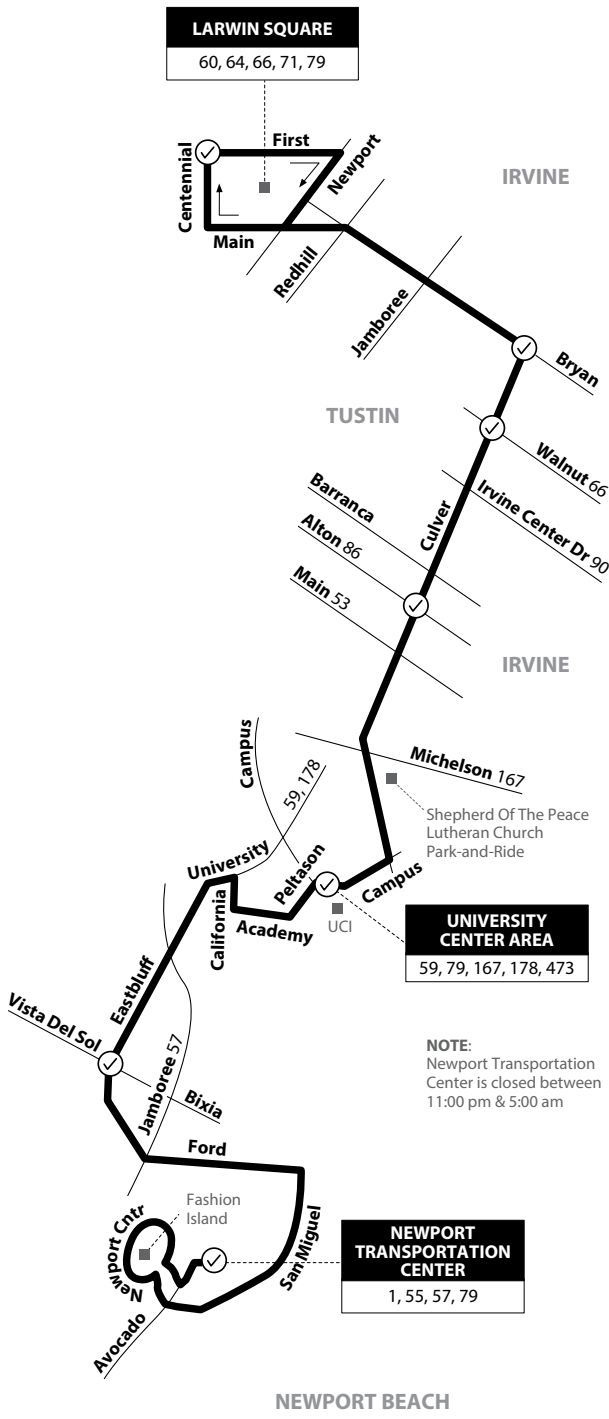

LEGEND
LEYENDA

Scheduled Departure (circle with checkmark)
Regular Routing (solid line)

Route 079/061125
Numbers on streets indicate transfers. *Números en la calle indican transbordos.*

MAP NOT TO SCALE

Monday - Friday NORTHBOUND To: Tustin

Newport Transportation Center	Eastbluff & Bixia	University Center	Culver & Alton	Culver & Walnut	Bryan & Culver	Larwin Square
5:41	5:58	6:08	6:20	6:28	6:32	6:48
6:11	6:28	6:38	6:50	6:58	7:02	7:18
6:35	6:56	7:05	7:19	7:27	7:31	7:47
7:05	7:26	7:35	7:49	7:57	8:01	8:17
7:35	7:56	8:05	8:19	8:27	8:31	8:47
8:08	8:29	8:38	8:52	9:00	9:04	9:20
8:42	9:04	9:15	9:32	9:41	9:46	10:02
9:21	9:43	9:54	10:11	10:20	10:25	10:41
10:01	10:23	10:34	10:51	11:00	11:05	11:21
10:41	11:03	11:14	11:31	11:40	11:45	12:01
11:21	11:43	11:54	12:11	12:20	12:25	12:41
12:01	12:23	12:34	12:51	1:00	1:05	1:21
12:38	1:01	1:12	1:31	1:41	1:47	2:06
1:18	1:41	1:52	2:11	2:21	2:27	2:46
1:43	2:06	2:17	2:36	2:46	2:52	3:11
2:23	2:46	2:57	3:16	3:26	3:32	3:51
2:58	3:21	3:32	3:51	4:01	4:07	4:26
3:28	3:51	4:02	4:21	4:31	4:37	4:56
3:58	4:21	4:32	4:51	5:01	5:07	5:26
4:30	4:52	5:04	5:22	5:32	5:38	5:57
5:01	5:23	5:35	5:53	6:03	6:09	6:28
5:41	6:03	6:15	6:33	6:43	6:49	7:08
6:30	6:50	7:00	7:14	7:23	7:28	7:44
7:09	7:29	7:39	7:53	8:02	8:07	8:23
7:49	8:09	8:19	8:33	8:42	8:47	9:03
8:51	9:10	9:20	9:33	9:41	9:46	10:01
9:54	10:13	10:23	10:36	10:44	10:49	11:04

SERVICE TO / SERVICIO A

Tustin	Irvine	Newport Beach
- Columbus Tustin Middle School	- Arnold O. Beckman High School	- Corona Del Mar High School
- Larwin Square	- Heritage Plaza	- Newport Center/ Fashion Island
- Tustin Civic Center	- Irvine High School	- Newport Transportation Center
- Tustin High School	- Venado Middle School	- Newport Beach Civic Center and Park
- Tustin Ranch Golf Course	- Woodbridge High School	- Bonita Creek Park
	- University High School	- Newport Sport Museum
	- University Center	
	- UC Irvine	
	- Shepherd of the Peace	
	- Katie Wheeler Library	
	- Northwood Community Park	
	- Lower Peters Canyon Community Park	
	- The Crossroads	
	- Alton Athletic Park	
	- William R. Mason Regional Park