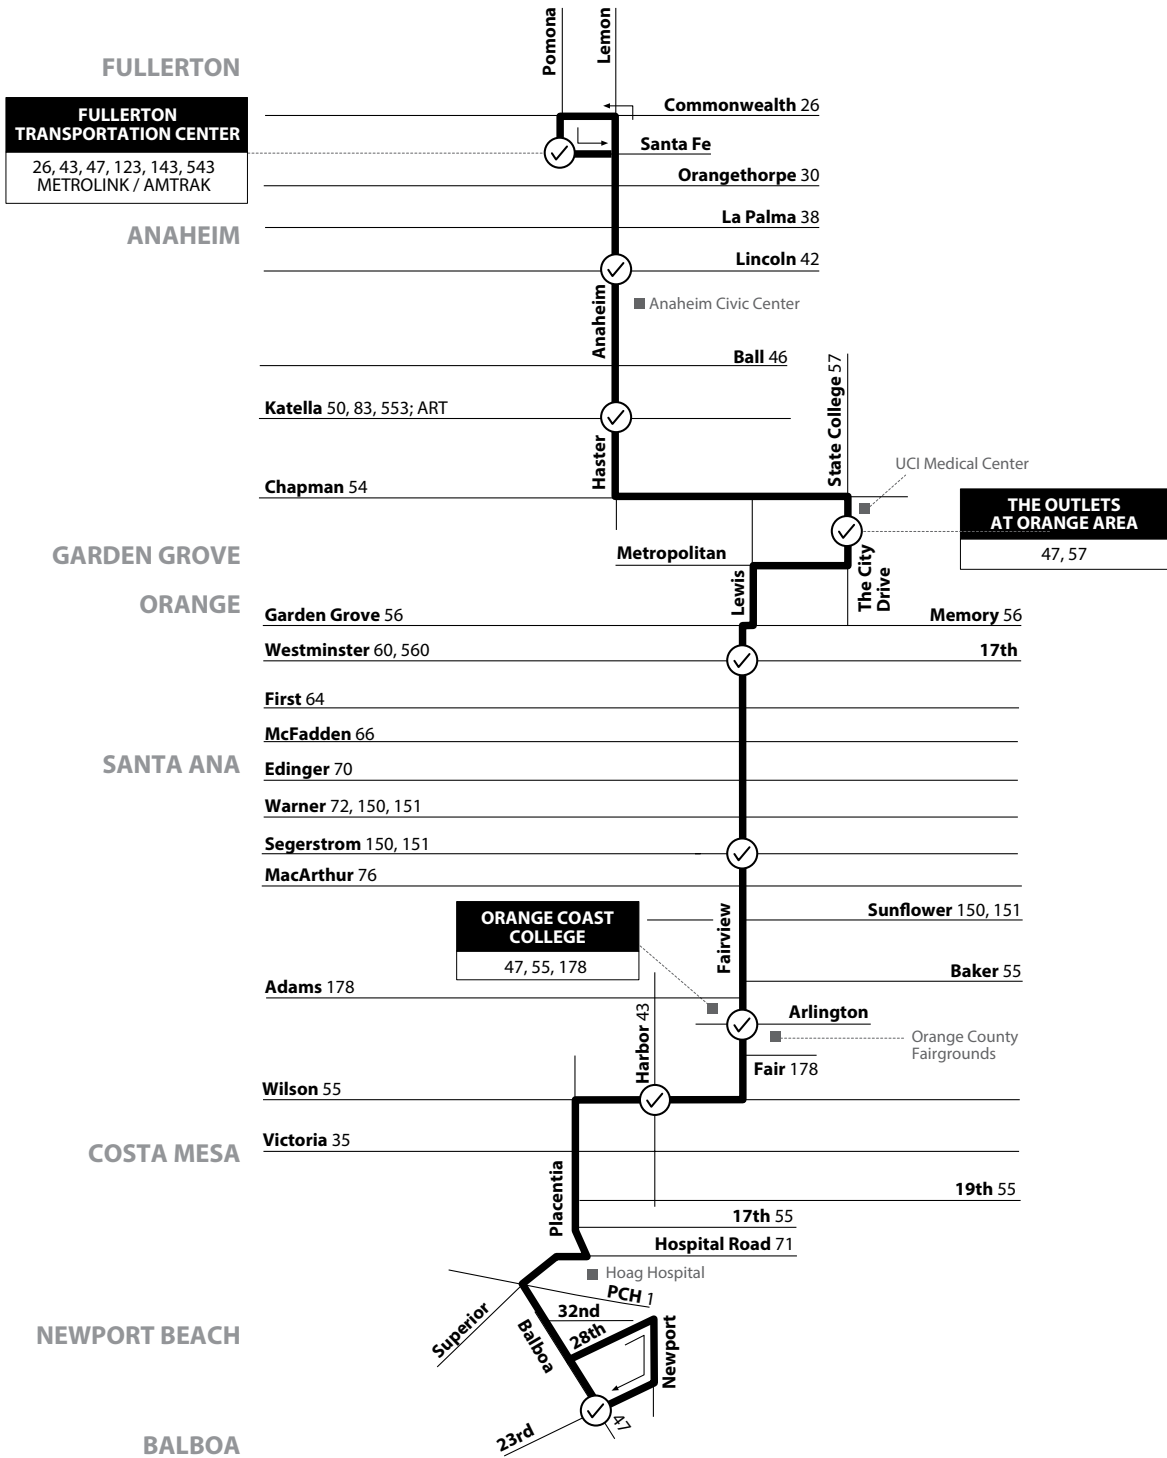

47

Fullerton to Newport Beach via Anaheim Blvd / Fairview St