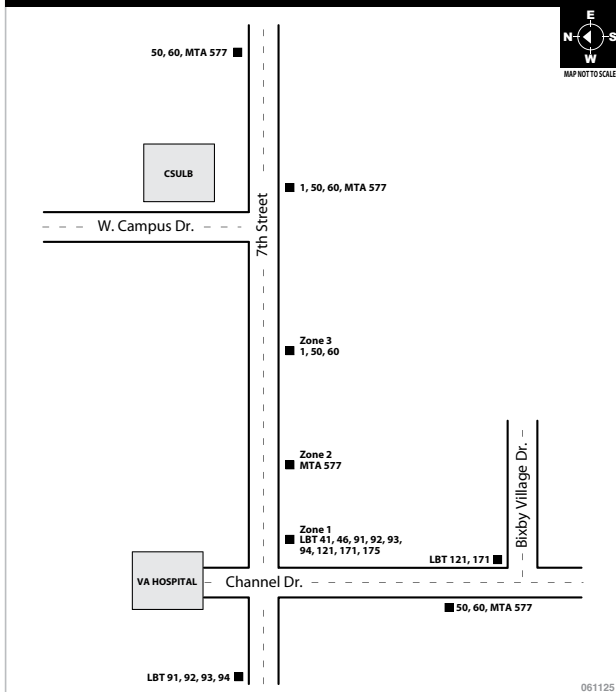

BOARDING DIAGRAMS

THE VILLAGE AT ORANGE

TUSTIN METROLINK STATION

7TH & CHANNEL

OTHER TRANSIT SYSTEMS

OSTROS SISTEMAS DE TRÁNSITO

Amtrak

Serves local, regional and national regions
(800) USA-RAIL (872-7245)
amtrak.com