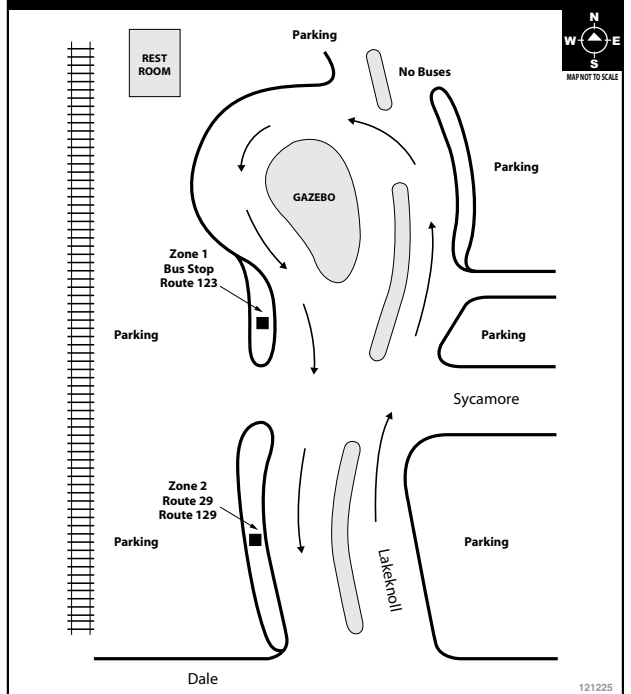

BUENA PARK METROLINK STATION