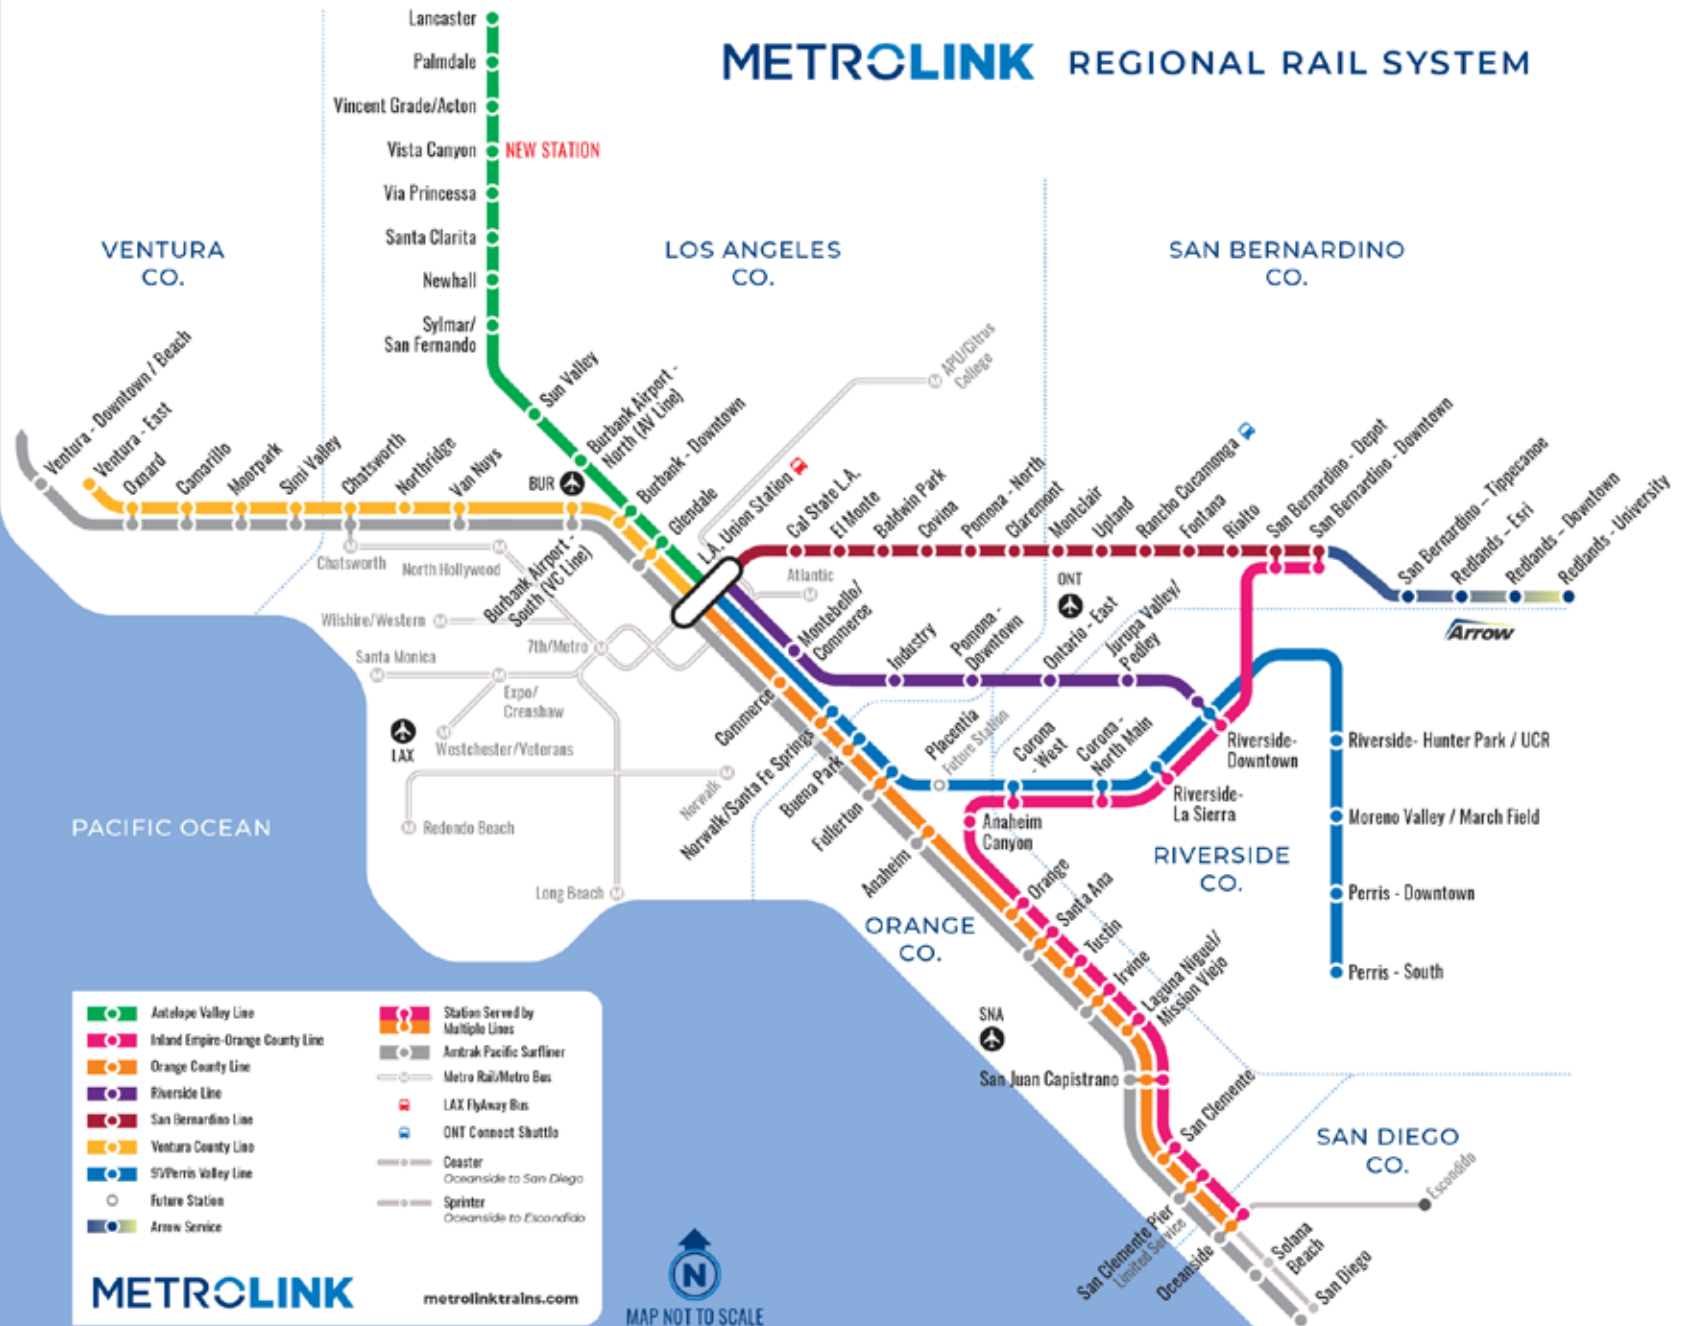

METROLINK REGIONAL RAIL SYSTEM

	Antelope Valley Line		Station Served by Multiple Lines
	Inland Empire-Orange County Line		Amtrak Pacific Surfliner
	Orange County Line		Metro Rail/Metro Bus
	Riverside Line		LAX FlyAway Bus
	San Bernardino Line		ONT Connect Shuttle
	Ventura County Line		Coaster Oceanside to San Diego
	Silver/Perris Valley Line		Sprinter Oceanside to Escondido
	Future Station		
	Arrow Service		

METROLINK
metrolinktrains.com

MAP NOT TO SCALE

Effective February 8, 2026