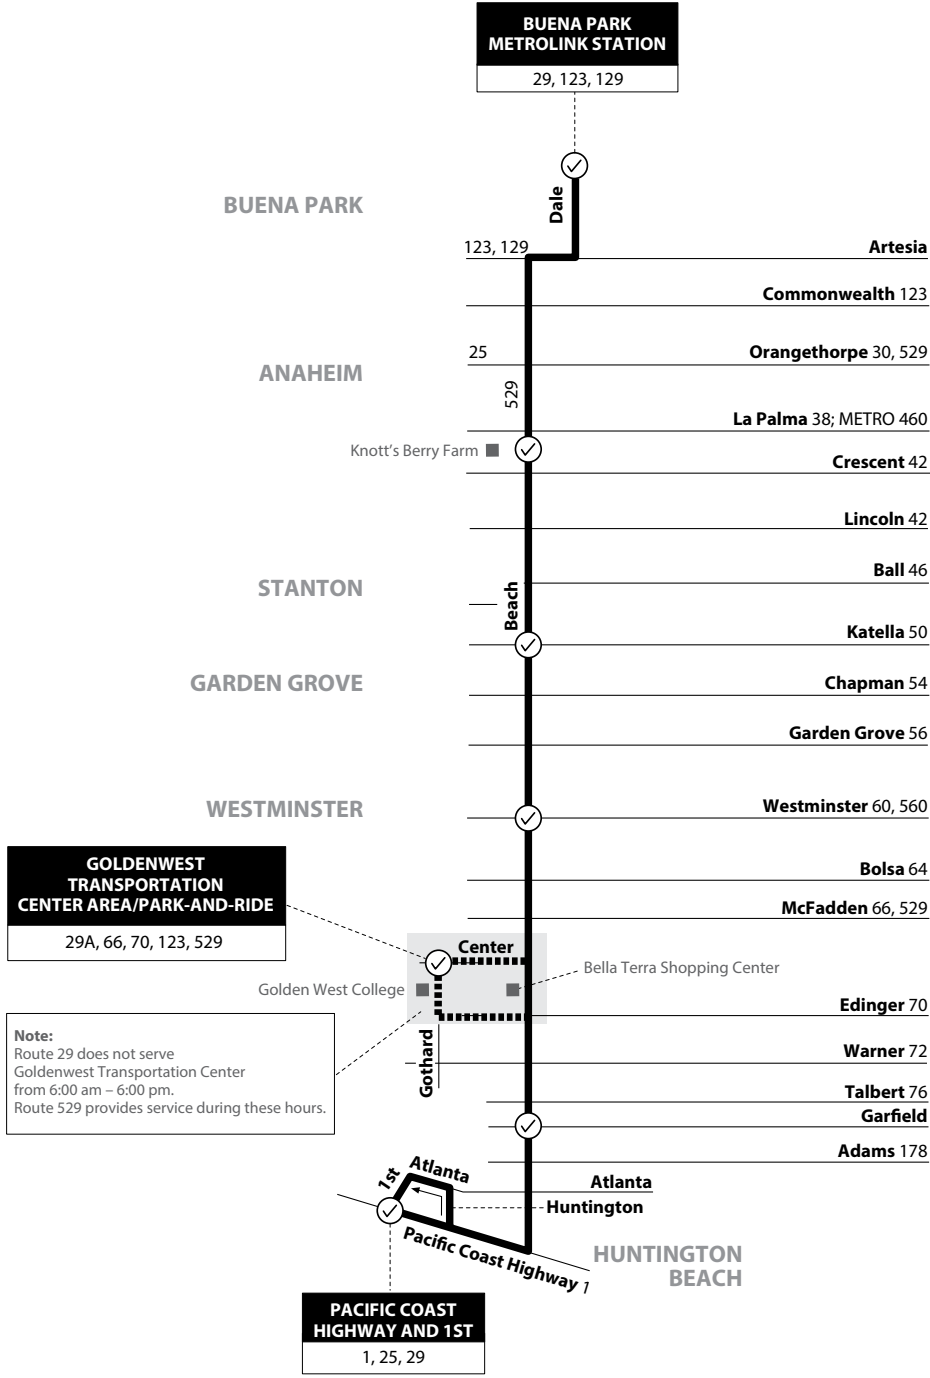

NOTE: TAP card only accepted from La Palma to Malvern.
NOTA: Tarjeta TAP sólo aceptada de La Palma a Malvern.

Buena Park to Huntington Beach

via Beach Blvd

29/A

LEGEND LEYENDA					 MAP NOT TO SCALE
	Scheduled Departure	Regular Routing	No Service On Some Trips	29A Routing	
METRO = Los Angeles Metro | NT = Norwalk Transit FT = Foothill Transit Numbers on streets indicate transfers. <i>Números en la calle indican transbordos.</i>