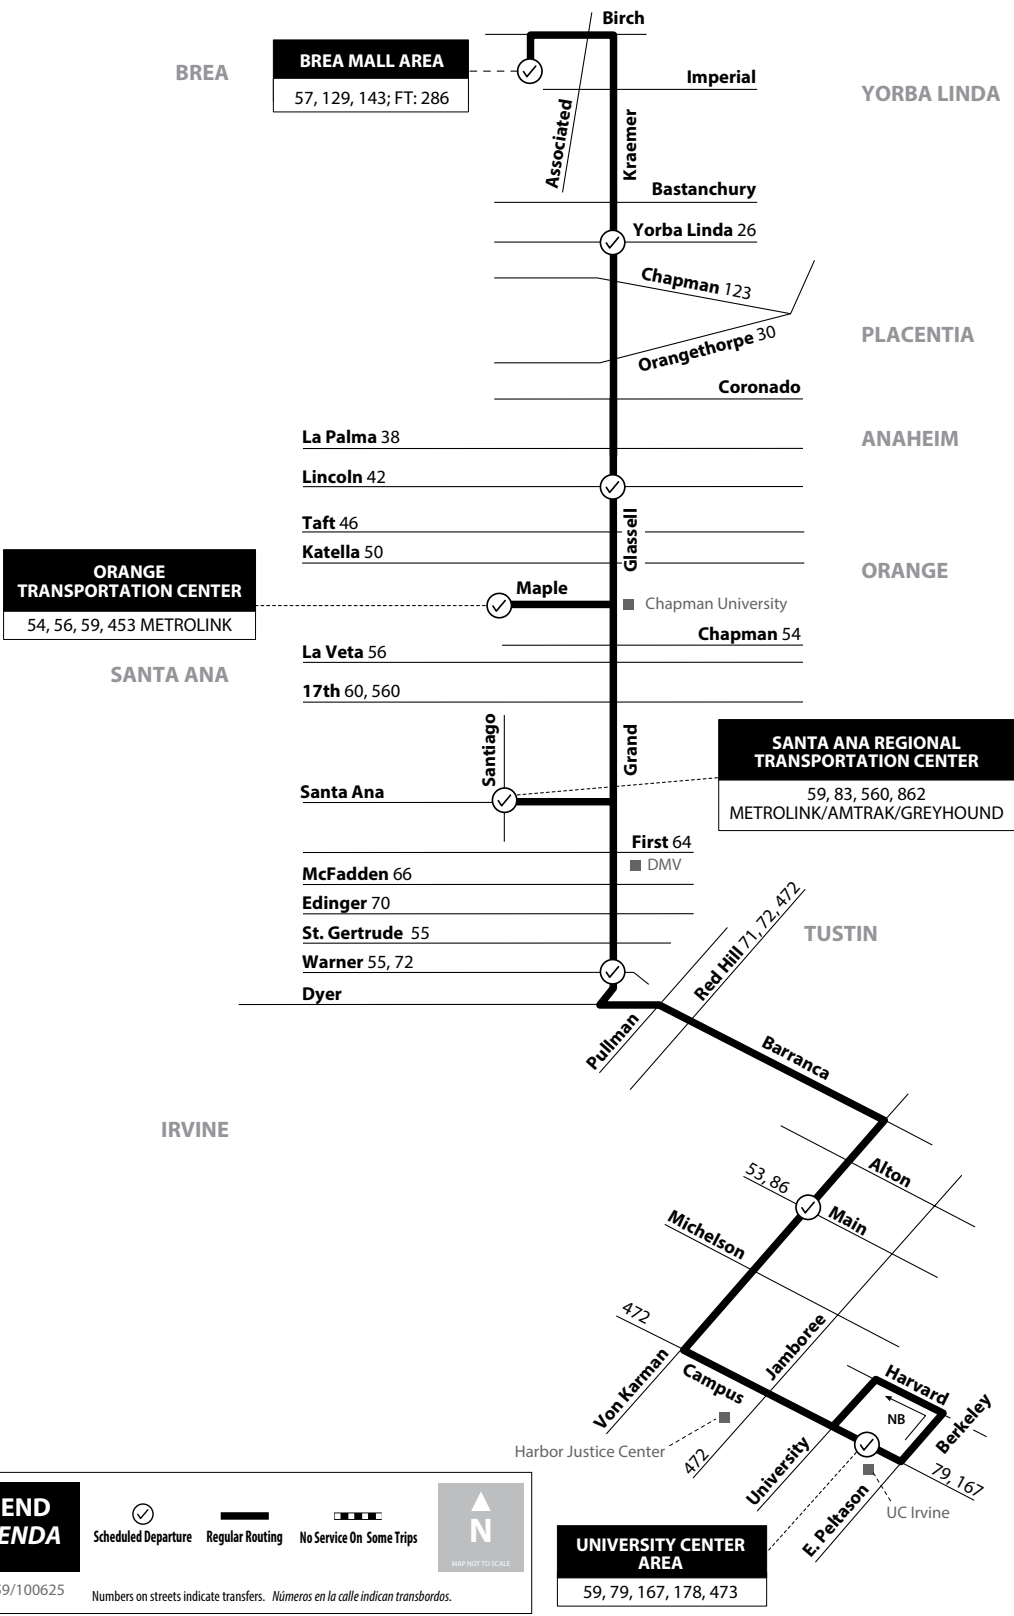

LEGEND
LEYENDA

Scheduled Departure
Regular Routing
No Service On Some Trips

Route 059/100625   Numbers on streets indicate transfers.   *Números en la calle indican transbordos.*

MAP NOT TO SCALE

UNIVERSITY CENTER AREA
59, 79, 167, 178, 473