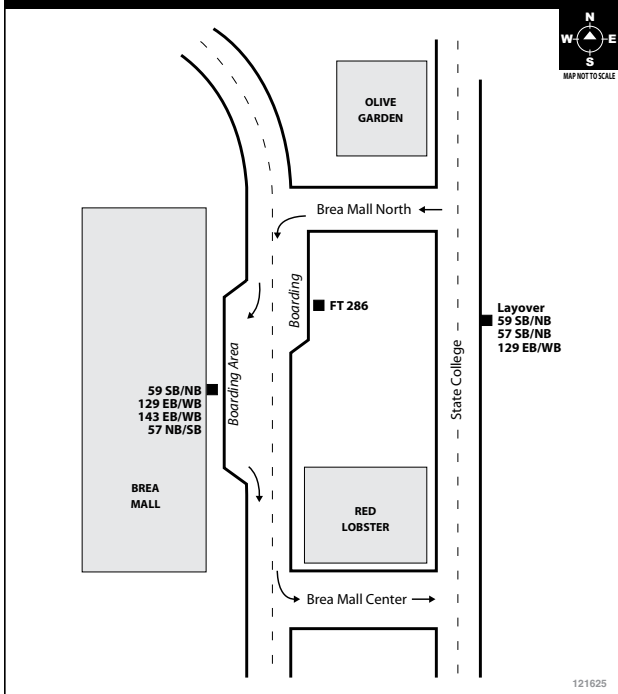

BREA MALL LOOP