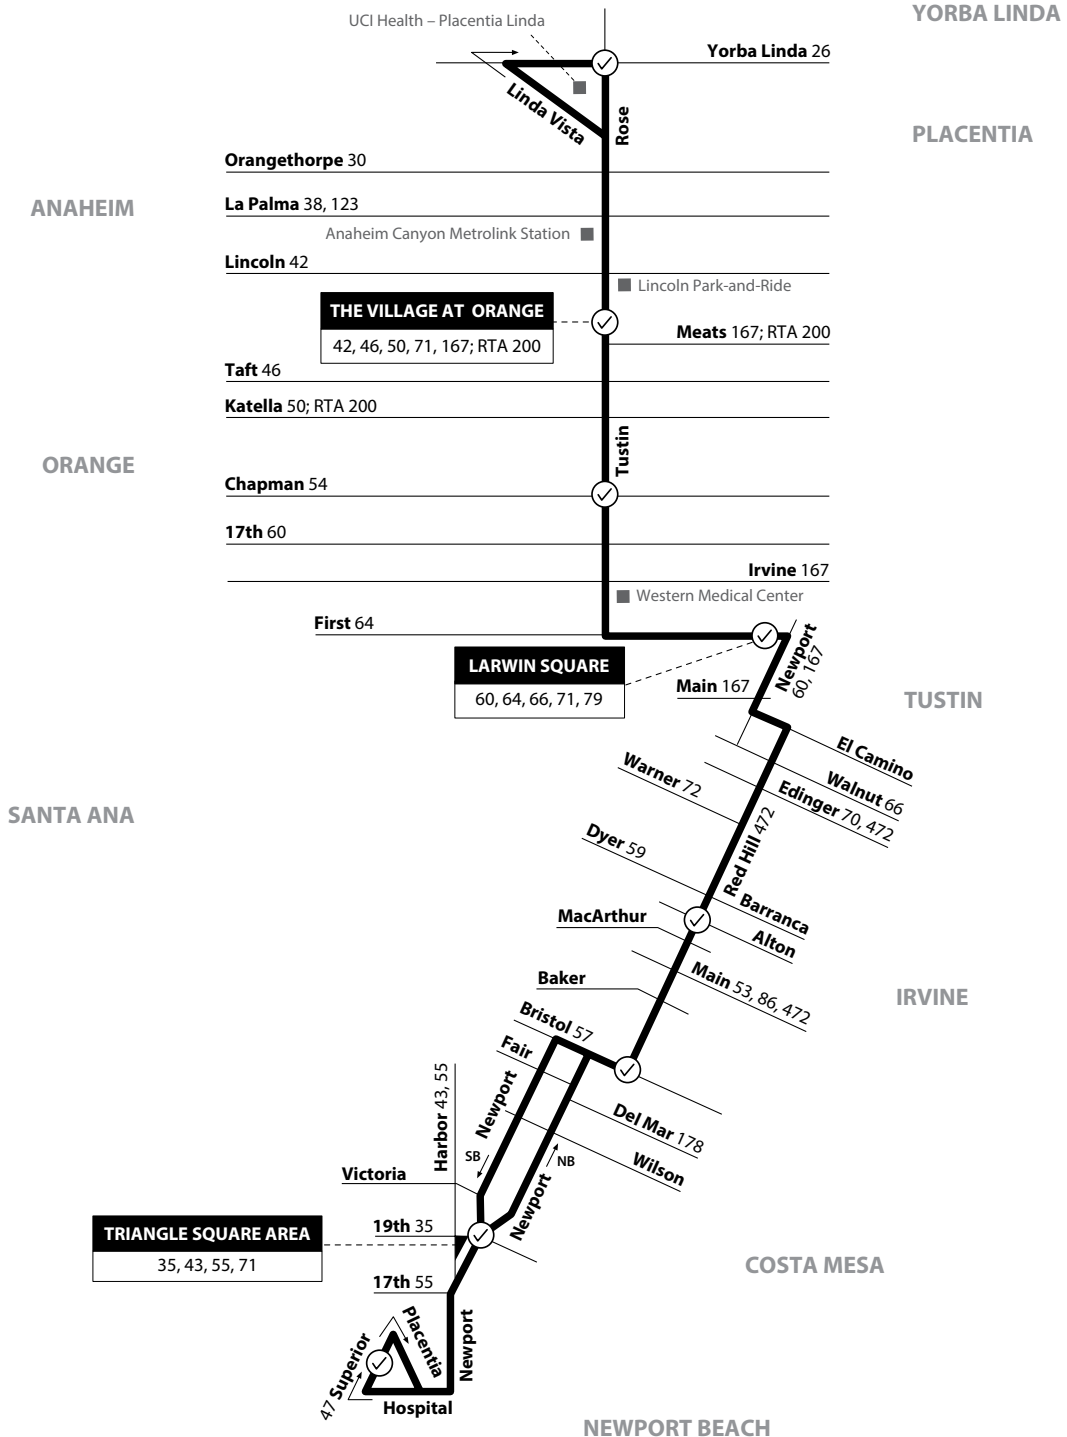

Yorba Linda to Newport Beach

via Tustin Ave / Red Hill Ave / Newport Blvd

71

LEGEND
LEYENDA

Route 071/010326

Scheduled Departure
Regular Routing

RTA = Riverside Transit Agency

Numbers on streets indicate transfers. *Números en la calle indican transbordos.*

N
MAP NOT TO SCALE