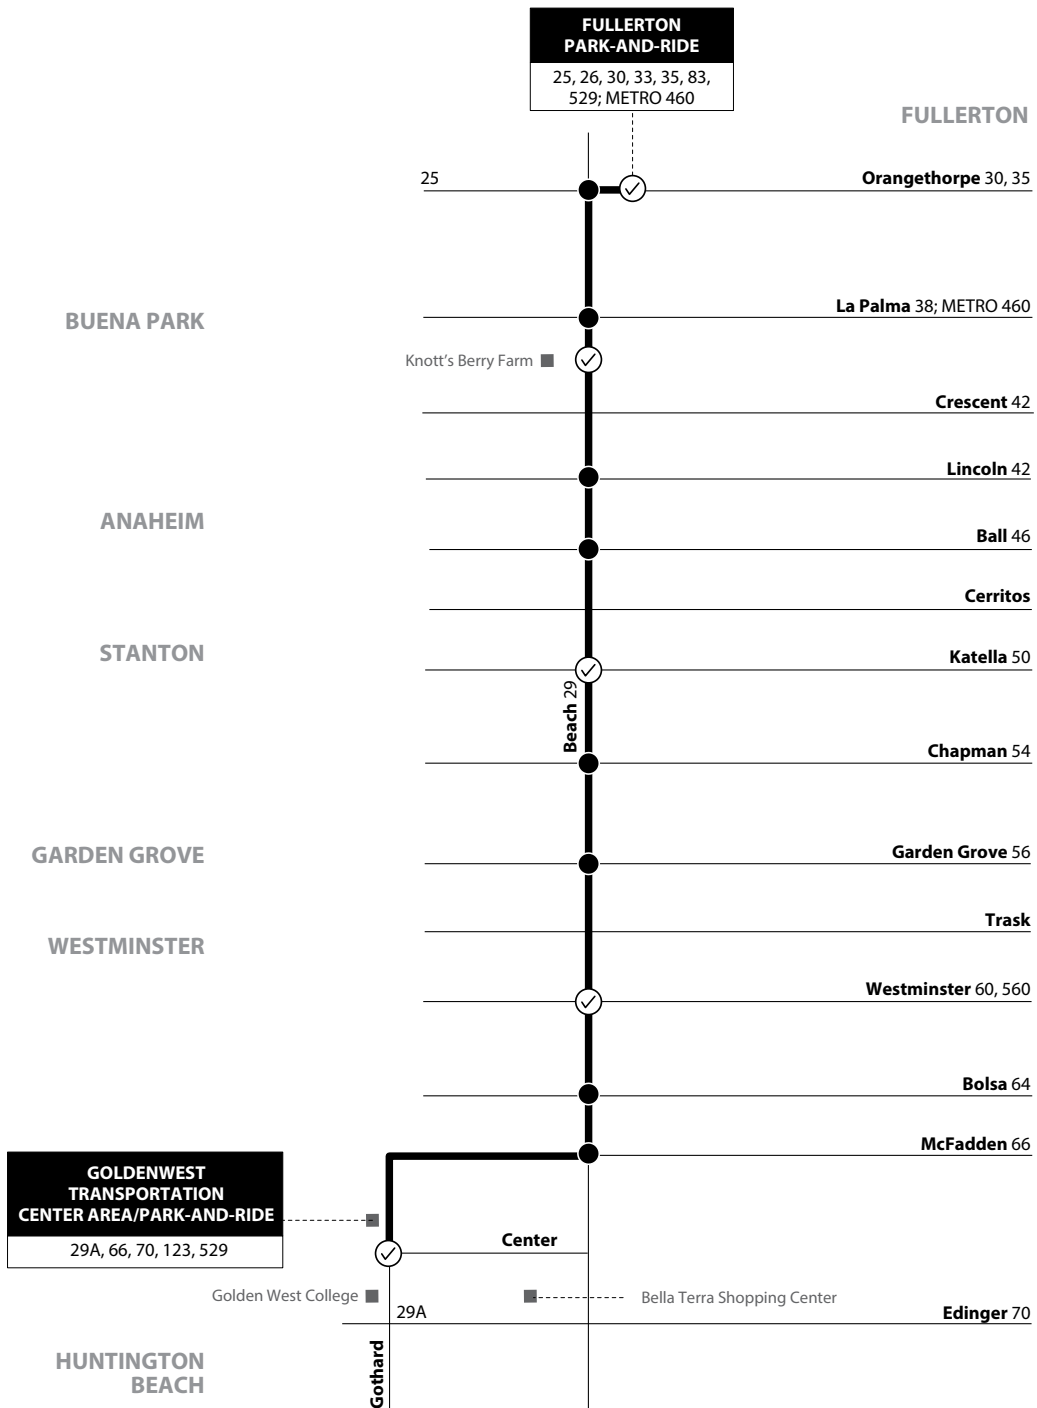

529

Fullerton to Huntington Beach via Beach Blvd

NOTE: No weekend service.
NOTA: No hay servicio los fines de semana.

LEGEND
LEYENDA

Route 529/061125

Scheduled Departure
 Regular Routing

METRO = Los Angeles Metro

Numbers on streets indicate transfers. *Números en la calle indican transbordos.*

▲
N
MAP NOT TO SCALE

Route 529 is a limited-stop route, making stops only at time check points (⊙) and other designated stops (●).