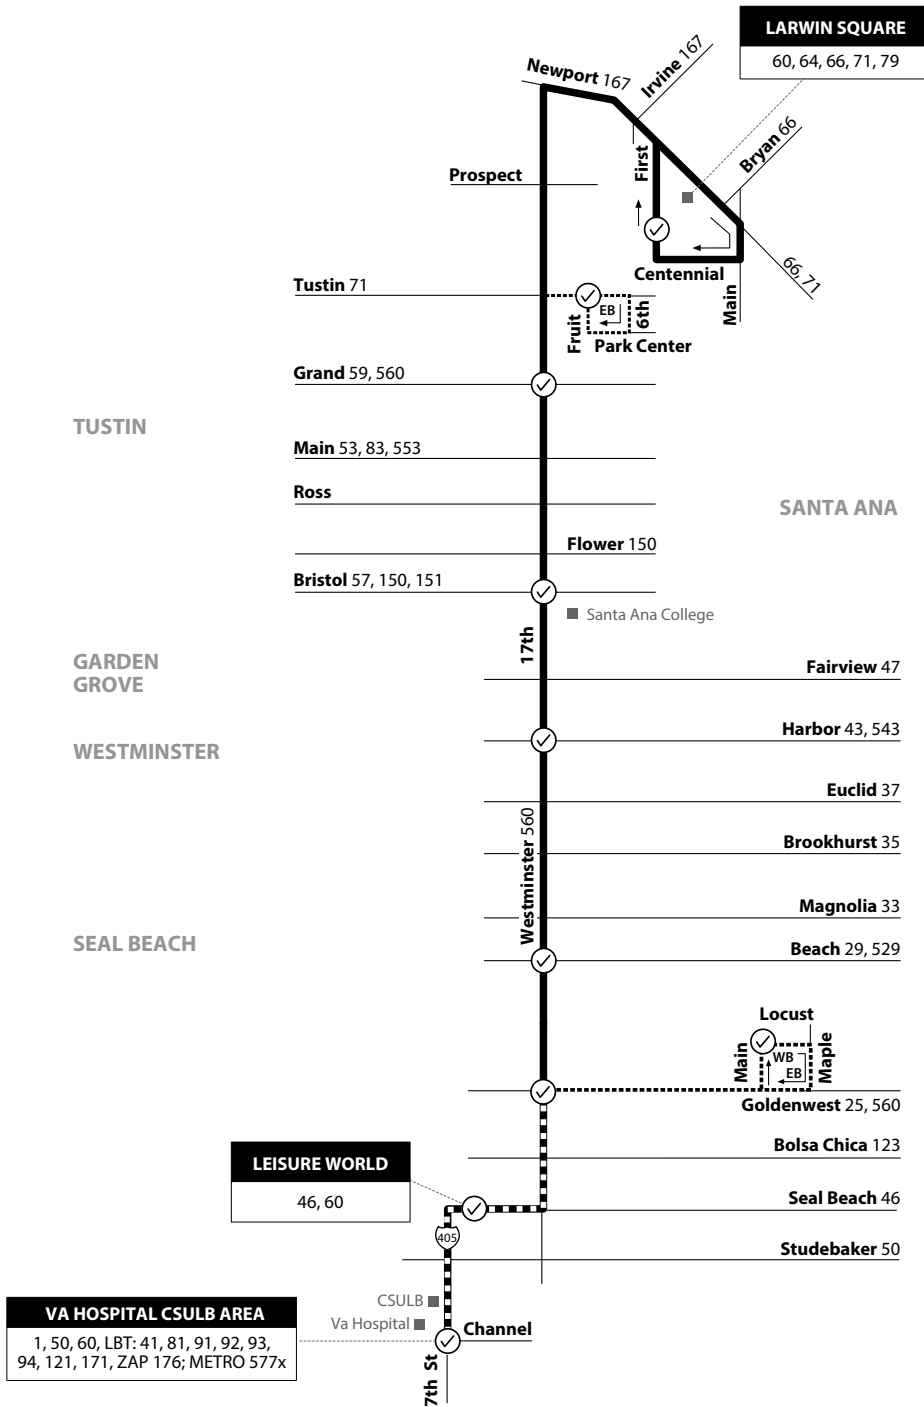

LEGEND
LEYENDA

Scheduled Departure
 Regular Routing
 No Service On Some Trips
 Short Turn Only

METRO = Los Angeles Metro | LBT = Long Beach Transit

Numbers on streets indicate transfers. *Números en la calle indican transbordos.*

MAP NOT TO SCALE