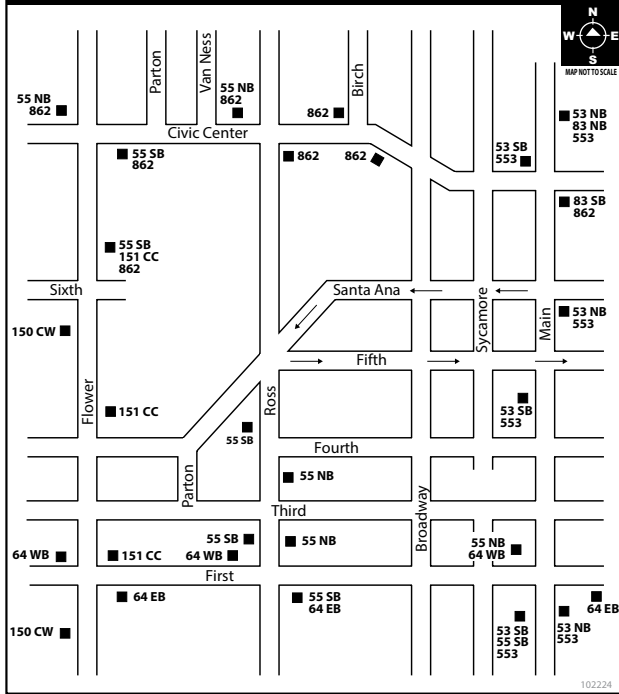

GOLDENWEST TRANSPORTATION CENTER

IRVINE STATION (Corner of Barranca & Ada)

BOARDING DIAGRAMS

BOARDING DIAGRAMS

SANTA ANA (DOWNTOWN AREA)

SOUTH COAST PLAZA AREA

SANTA ANA REGIONAL TRANSPORTATION CENTER

THE OUTLETS AT ORANGE