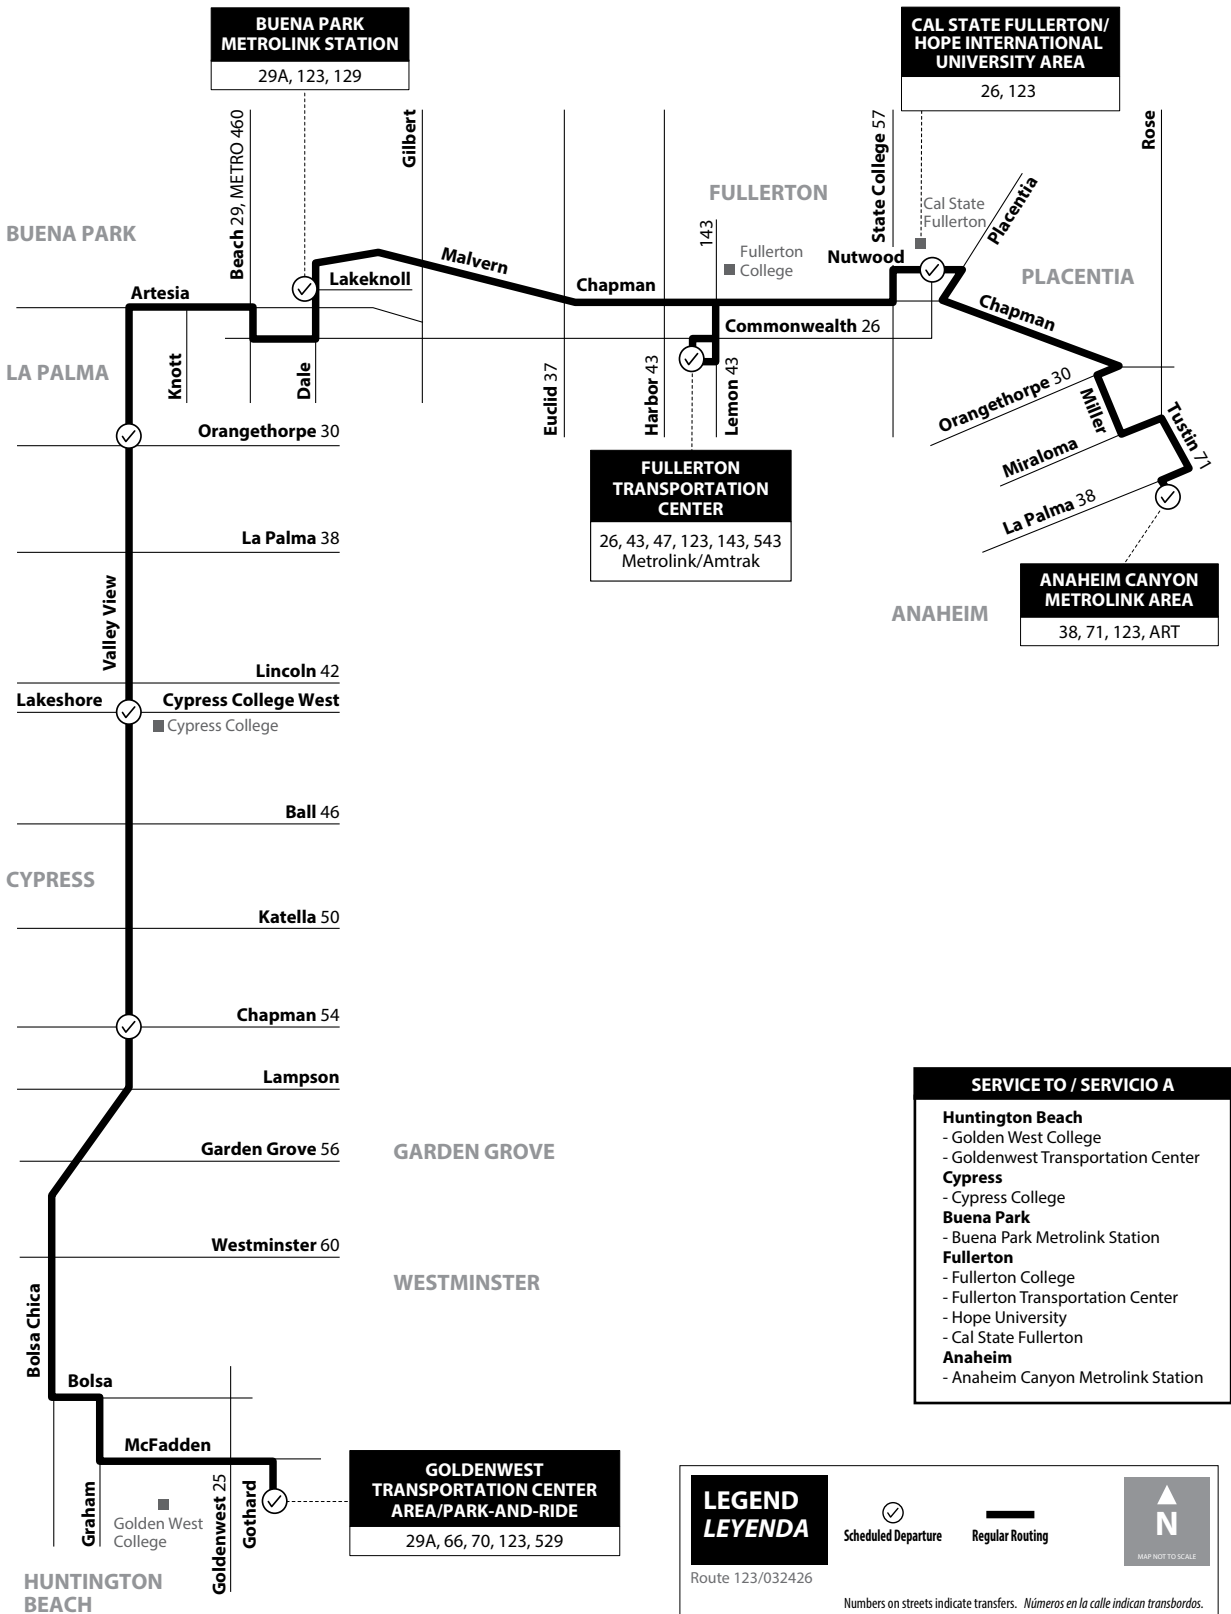

NOTE: No weekend service.
NOTA: No hay servicio los fines de semana.

Anaheim to Huntington Beach

via Chapman Ave / Valley View / Bolsa Chica

123