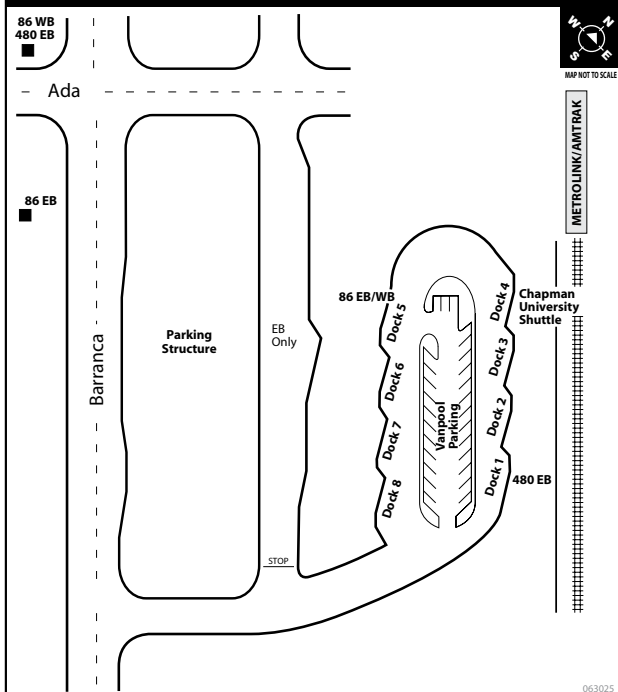

IRVINE STATION (Corner of Barranca & Ada)