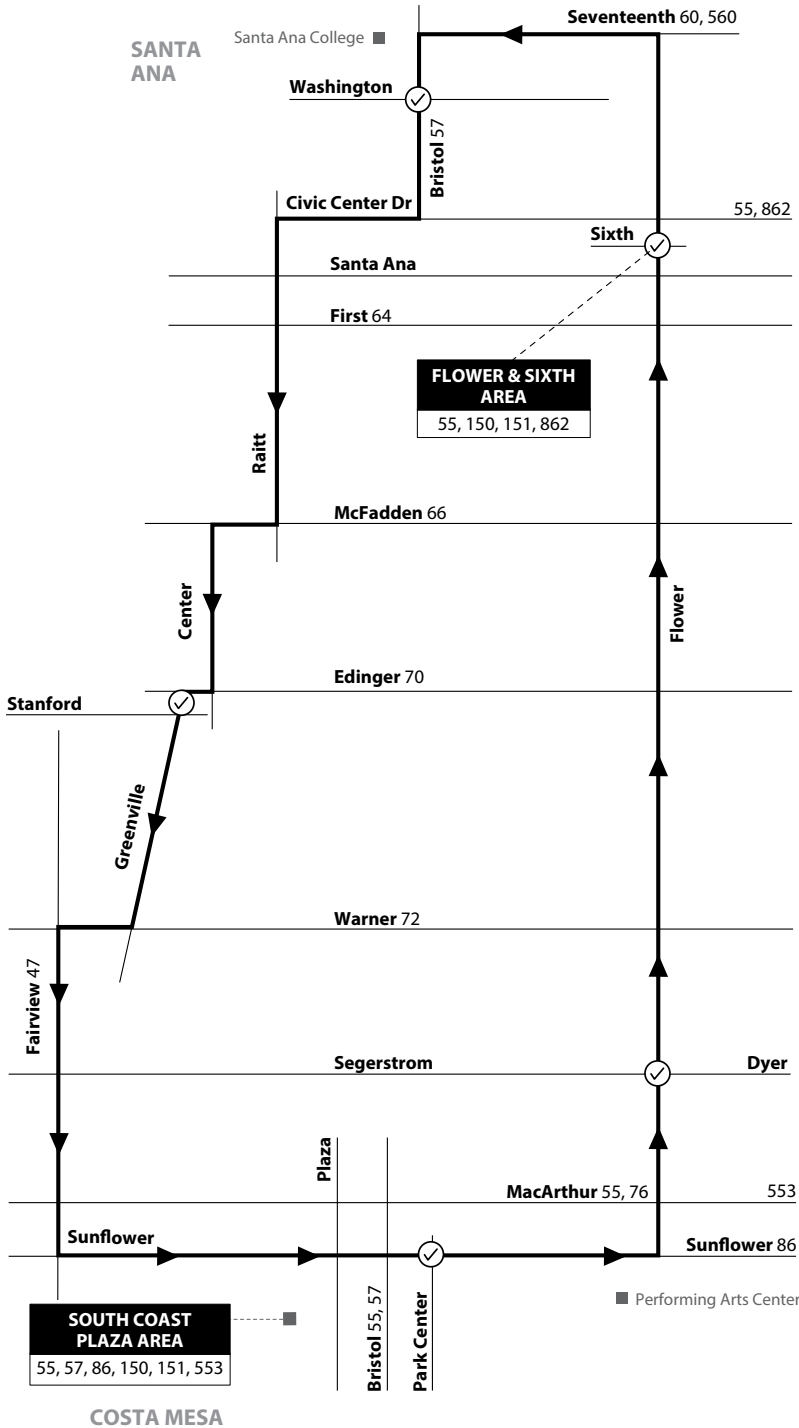

151

Santa Ana to Costa Mesa (Counter-clockwise)

Flower St / Seventeenth St / Fairview St / Sunflower Ave

NOTE: No weekend service.

NOTA: No hay servicio los fines de semana.

Monday - Friday COUNTER-CLOCKWISE

Flower & 6th	Bristol & Washington Cw	Greenville & Stanford	Sunflower & Park Center	Flower & Dyer	Flower & 6th
4:58	5:01	5:13	5:29	5:34	5:46
5:36	5:41	5:53	6:11	6:16	6:28
6:12	6:17	6:33	6:52	7:00	7:18
6:47	6:53	7:13	7:34	7:42	8:00
7:12	7:18	7:38	7:59	8:07	8:25
7:33	7:41	8:03	8:24	8:31	8:47
8:18	8:26	8:43	9:01	9:07	9:22
8:58	9:06	9:23	9:41	9:47	10:02
9:38	9:45	10:01	10:19	10:25	10:39
10:18	10:25	10:41	10:59	11:05	11:19
10:58	11:05	11:21	11:39	11:45	11:59
11:38	11:45	12:01	12:19	12:25	12:39
12:17	12:24	12:41	12:59	1:06	1:22
12:57	1:04	1:21	1:39	1:46	2:02
1:33	1:40	1:57	2:15	2:22	2:38
2:06	2:14	2:32	2:51	2:59	3:21
2:41	2:49	3:07	3:26	3:34	3:56
3:08	3:16	3:34	3:53	4:01	4:23
3:38	3:46	4:04	4:23	4:31	4:53
4:08	4:16	4:34	4:53	5:00	5:20
4:38	4:46	5:04	5:23	5:30	5:50
5:18	5:26	5:44	6:03	6:10	6:30
6:00	6:07	6:24	6:41	6:47	7:03

LEGEND LEYENDA

⊙ Scheduled Departure
→ Direction of Travel

Route 151/020526

Numbers on streets indicate transfers. *Números en la calle indican transbordos.*