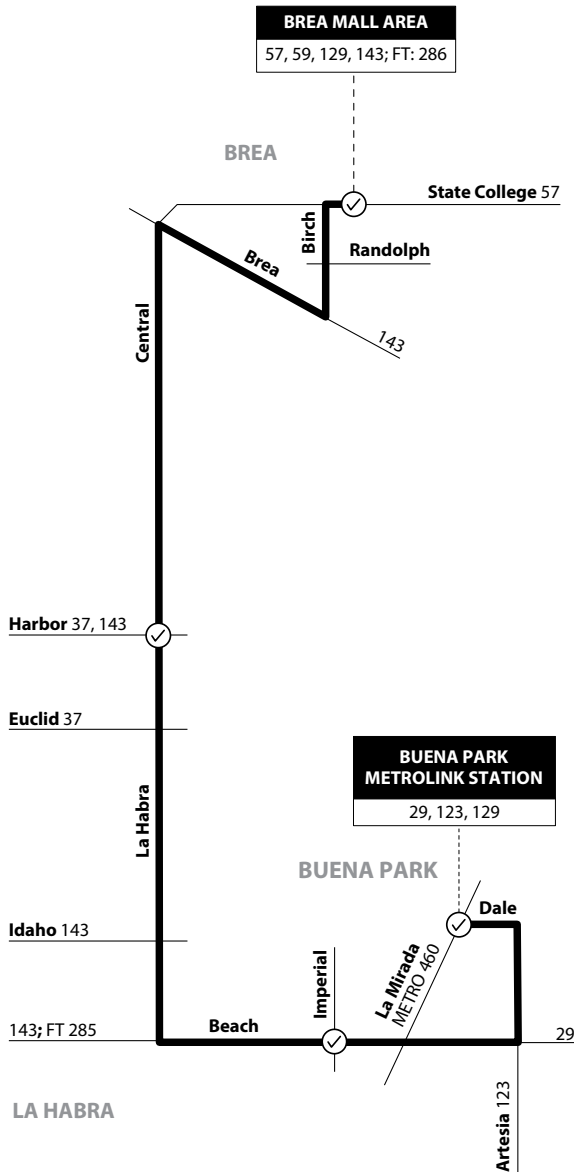

Monday-Friday
EASTBOUND To: Brea

Buena Park Metrolink Station	Beach & Imperial	La Habra & Harbor	Brea Mall
5:00	5:12	5:24	5:39
5:20	5:32	5:44	5:59
5:50	6:02	6:14	6:29
6:20	6:34	6:47	7:06
6:50	7:04	7:17	7:36
7:20	7:35	7:48	8:09
7:50	8:05	8:18	8:39
8:20	8:36	8:49	9:08
8:50	9:06	9:19	9:38
9:20	9:36	9:49	10:08
9:50	10:06	10:19	10:38
10:20	10:36	10:49	11:08
10:50	11:06	11:19	11:38
11:20	11:36	11:49	12:08
11:50	12:06	12:19	12:38
12:19	12:35	12:48	1:07
12:49	1:05	1:18	1:37
1:20	1:36	1:49	2:08
1:50	2:06	2:19	2:38
2:20	2:38	2:51	3:12
2:50	3:08	3:21	3:42
3:23	3:41	3:54	4:15
3:53	4:11	4:24	4:45
4:20	4:40	4:53	5:14
4:50	5:10	5:23	5:44
5:20	5:40	5:53	6:14
5:50	6:10	6:23	6:44
6:20	6:36	6:48	7:07
6:50	7:06	7:18	7:37
7:20	7:35	7:46	8:03
7:50	8:05	8:16	8:33
8:20	8:35	8:46	9:03
8:50	9:05	9:16	9:33
9:20	9:33	9:44	10:01
10:20	10:33	10:44	11:01
11:20	11:31	11:41	11:58

LEGEND
LEYENDA

Scheduled Departure
 Regular Routing

METRO = Los Angeles Metro | NT = Norwalk Transit | FT = Foothill Transit

Route 129/100625

Numbers on streets indicate transfers. *Números en la calle indican transbordos.*

◀ N

MAP NOT TO SCALE