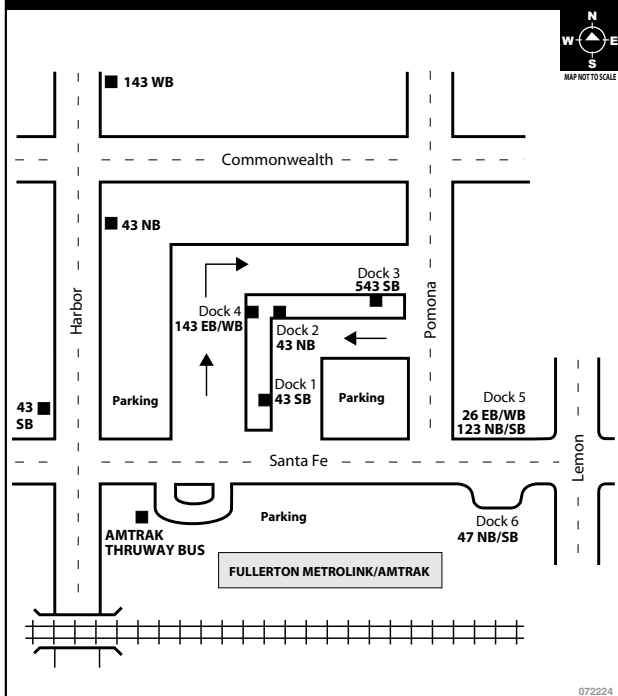

GOLDENWEST TRANSPORTATION CENTER

IRVINE STATION (Corner of Barranca & Ada)

BOARDING DIAGRAMS

BOARDING DIAGRAMS

SANTA ANA (DOWNTOWN AREA)

SOUTH COAST PLAZA AREA

SANTA ANA REGIONAL TRANSPORTATION CENTER

THE OUTLETS AT ORANGE