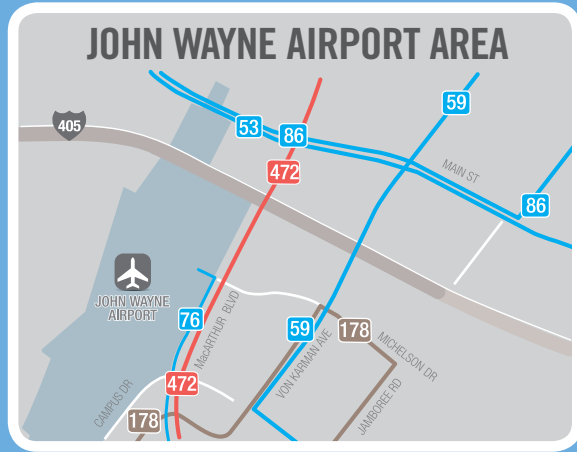

major bus transfer areas (central and south county)

major bus transfer areas (central and north county)