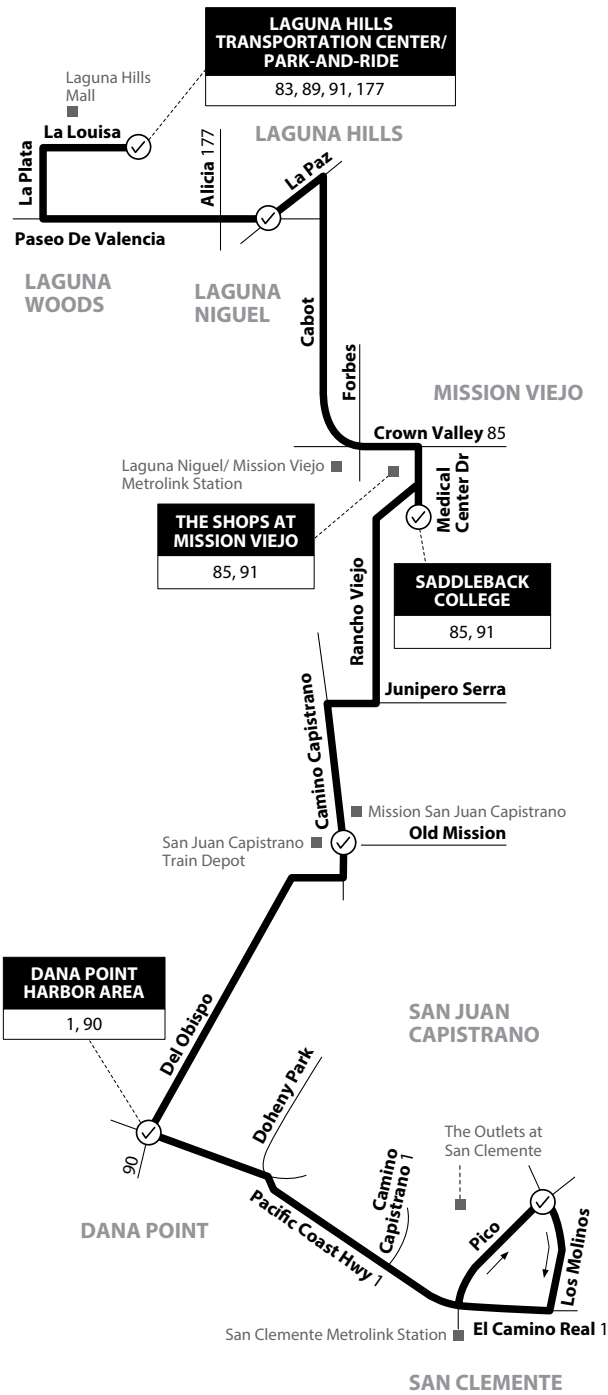

Laguna Hills to San Clemente

via Paseo De Valencia / Camino Capistrano / Del Obispo St

LEGEND
LEYENDA

Scheduled Departure   Regular Routing

Route 091/092025

Numbers on streets indicate transfers. *Números en la calle indican transbordos.*

MAP NOT TO SCALE

Monday-Friday NORTHBOUND To: Laguna Hills

Los Molinos & Pico	Pacific Coast Hwy & Del Obispo	Camino Capistrano & Old Mission	Saddleback College	Paseo De Valencia & La Paz	Laguna Hills Transportation Center
5:12	5:22	5:34	5:51	6:07	6:20
5:42	5:52	6:04	6:21	6:37	6:50
6:12	6:22	6:34	6:51	7:07	7:20
6:37	6:49	7:03	7:21	7:37	7:50
6:59	7:12	7:29	7:49	8:06	8:20
7:29	7:42	7:59	8:19	8:36	8:50
8:03	8:16	8:31	8:48	9:05	9:20
8:33	8:46	9:01	9:18	9:35	9:50
9:03	9:16	9:31	9:48	10:05	10:20
9:30	9:43	9:58	10:16	10:34	10:50
10:00	10:13	10:28	10:46	11:04	11:20
10:30	10:43	10:58	11:16	11:34	11:50
11:00	11:13	11:28	11:46	12:04	12:20
11:24	11:38	11:56	12:15	12:33	12:50
11:54	12:08	12:26	12:45	1:03	1:20
12:24	12:38	12:56	1:15	1:33	1:50
12:54	1:08	1:26	1:45	2:03	2:20
1:24	1:38	1:56	2:15	2:33	2:50
1:54	2:08	2:26	2:45	3:03	3:20
2:15	2:29	2:51	3:14	3:34	3:50
2:45	2:59	3:21	3:44	4:04	4:20
S	3:30	3:50	4:10		
3:21	3:35	3:55	4:15	4:35	4:50
3:51	4:05	4:25	4:45	5:05	5:20
4:27	4:41	4:59	5:17	5:37	5:50
4:57	5:11	5:29	5:47	6:07	6:20
5:32	5:45	6:02	6:19	6:37	6:50
6:08	6:21	6:35	6:51	7:07	7:20
6:38	6:51	7:05	7:21	7:37	7:50
7:08	7:21	7:35	7:51	8:07	8:20
7:42	7:54	8:06	8:22	8:38	8:50
8:17	8:29	8:41	8:57	9:13	9:25
8:47	8:59	9:11	9:27	9:43	9:55
9:17	9:29	9:41	9:57	10:13	10:25

S = Operates on days Marco Forster Middle School is in session. / Opera los días que Marco Forster Middle School está en sesión.