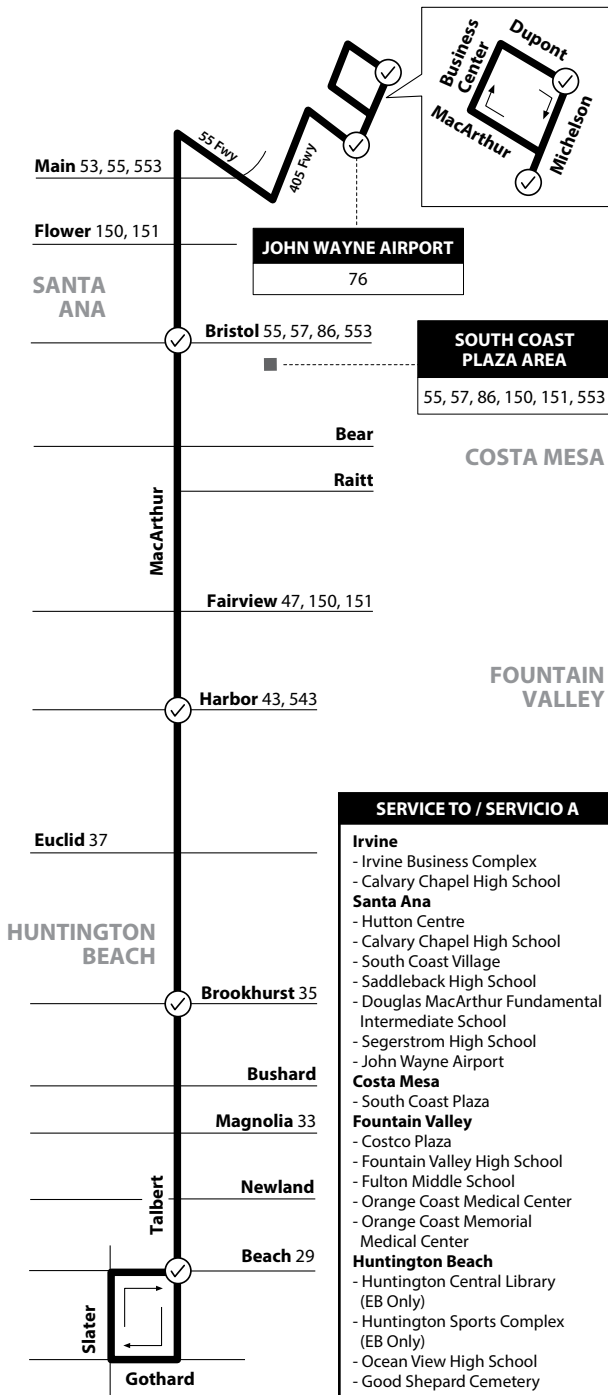

NOTE: No weekend service.
NOTA: No hay servicio los fines de semana.

Huntington Beach to John Wayne Airport

via Talbert Ave / MacArthur Blvd

76

Monday - Friday EASTBOUND To: John Wayne Airport

Talbert & Beach	Talbert & Brookhurst	MacArthur & Harbor	MacArthur & Bristol	John Wayne Airport	Dupont & Michelson
5:52	6:06	6:14	6:21	6:31	6:36
6:47	7:05	7:14	7:21	7:31	7:36
7:47	8:05	8:14	8:21	8:31	8:36
8:48	9:04	9:14	9:21	9:31	9:36
9:48	10:04	10:14	10:21	10:31	10:36
10:48	11:04	11:14	11:21	11:31	11:36
11:43	12:00	12:10	12:19	12:30	12:35
12:43	1:00	1:10	1:19	1:30	1:35
1:45	2:02	2:12	2:21	2:32	2:37
2:54	3:11	3:21	3:30	3:41	3:46
3:50	4:07	4:17	4:26	4:37	4:42
4:55	5:12	5:22	5:31	5:41	5:45
6:05	6:22	6:32	6:41	6:51	6:55

Monday - Friday WESTBOUND To: Huntington Beach

Dupont & Michelson	John Wayne Airport	MacArthur & Bristol	MacArthur & Harbor	Talbert & Brookhurst	Talbert & Beach
5:51	5:55	6:05	6:12	6:21	6:28
6:46	6:50	7:03	7:12	7:21	7:29
7:47	7:52	8:04	8:12	8:21	8:30
8:47	8:52	9:04	9:12	9:21	9:30
9:47	9:52	10:04	10:12	10:21	10:30
10:47	10:52	11:04	11:12	11:21	11:30
11:47	11:52	12:04	12:12	12:21	12:30
12:45	12:50	1:03	1:12	1:21	1:30
1:45	1:50	2:03	2:12	2:21	2:30
2:47	2:52	3:05	3:15	3:25	3:34
3:56	4:01	4:14	4:24	4:34	4:43
4:53	4:58	5:12	5:22	5:32	5:43
6:06	6:11	6:23	6:32	6:41	6:49

LEGEND
LEYENDA

Scheduled Departure   Regular Routing

Route 076/061125   Numbers on streets indicate transfers. *Números en la calle indican transbordos.*

MAP NOT TO SCALE