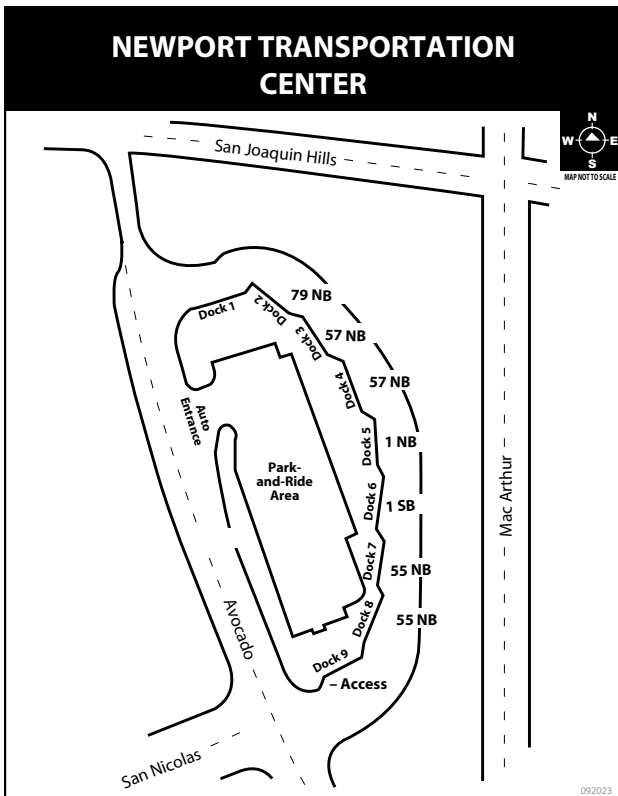

BOARDING DIAGRAMS