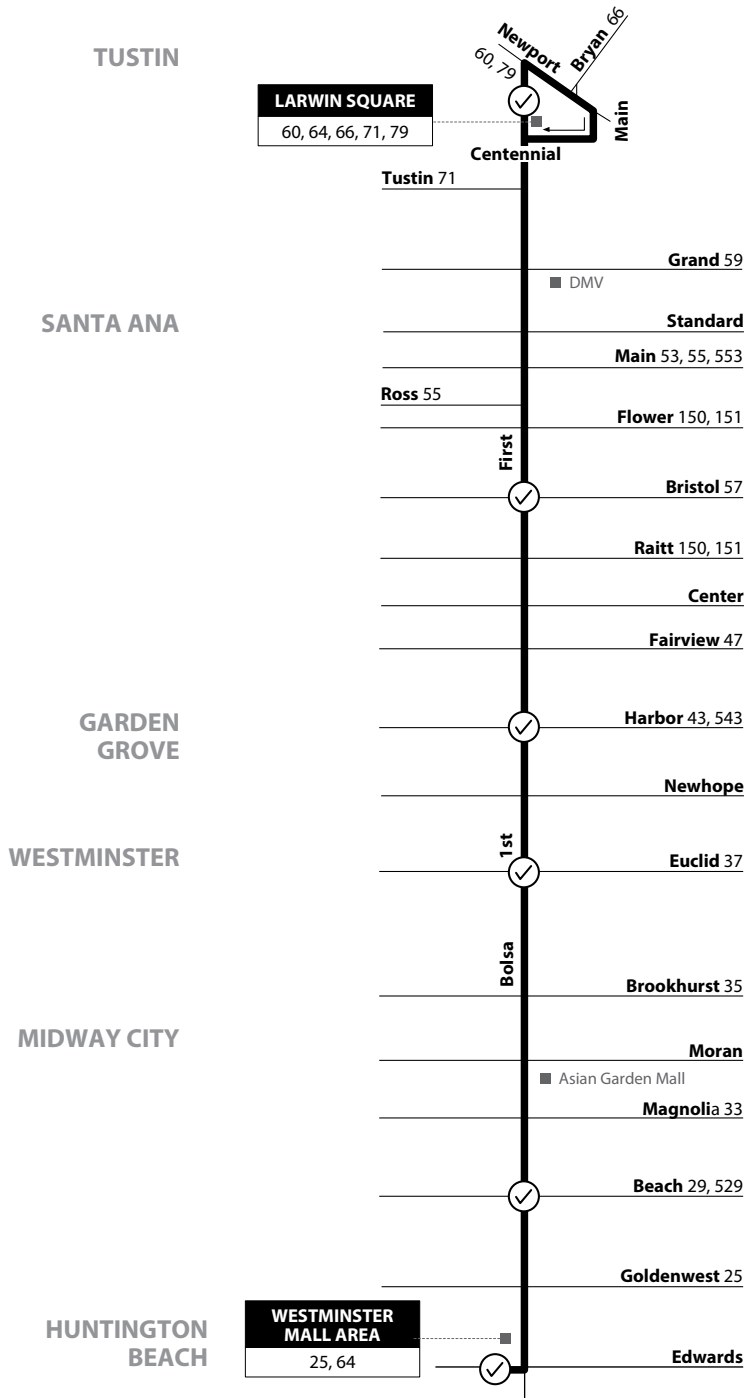

LEGEND
LEYENDA

Scheduled Departure

Regular Routing

Route 064/070125

Numbers on streets indicate transfers. *Números en la calle indican transbordos.*

MAP NOT TO SCALE