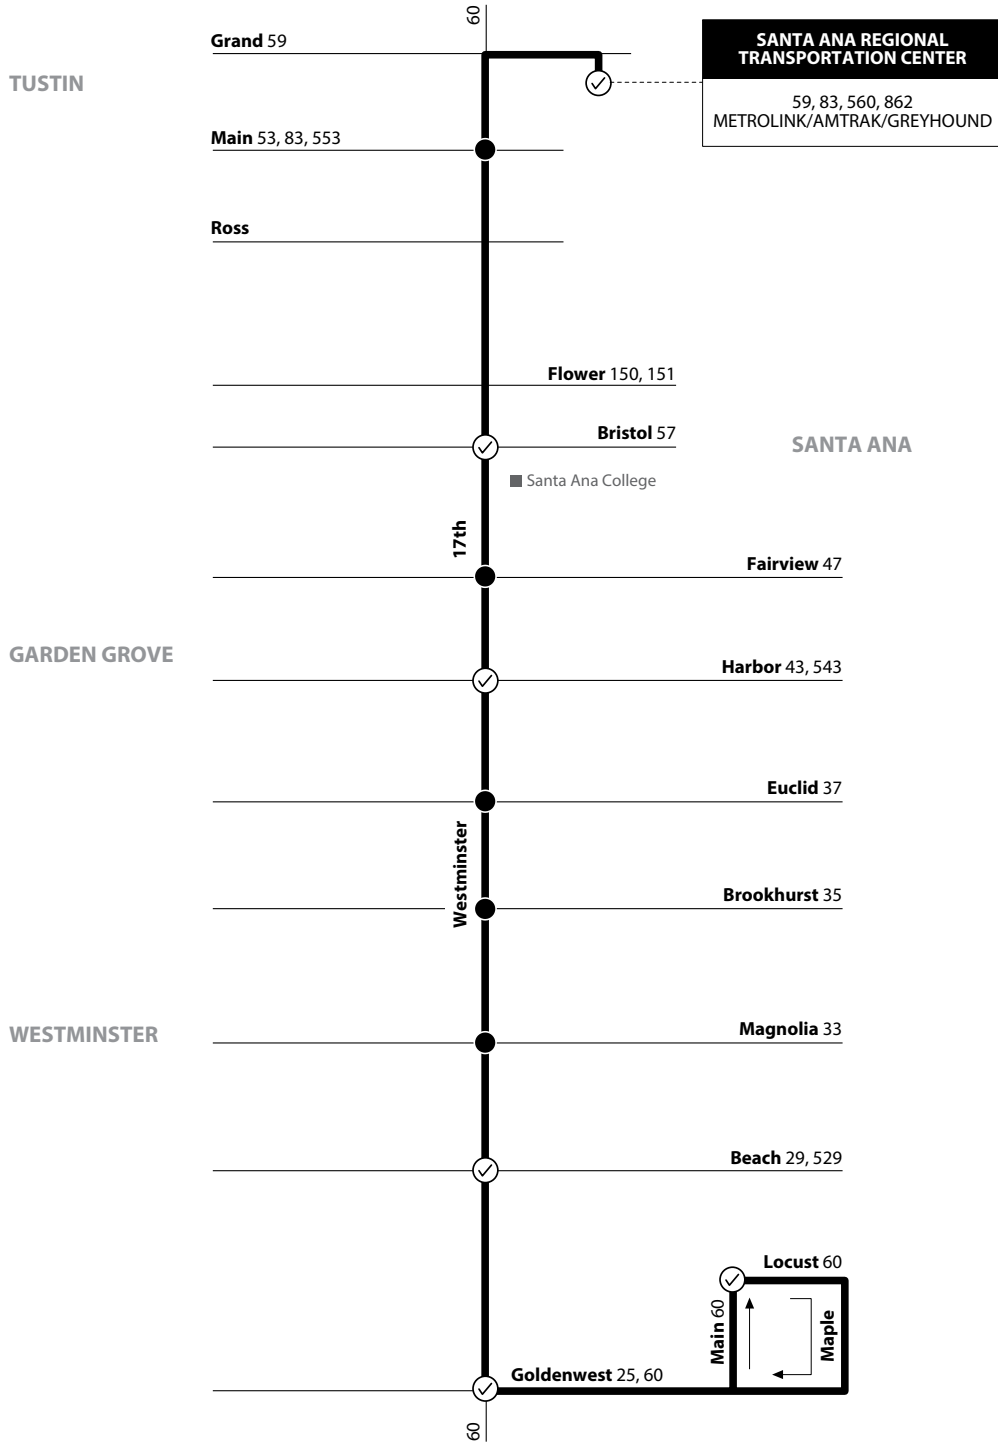

560

Santa Ana to Westminster via 17th St / Westminster Ave

NOTE: No weekend service.
NOTA: No hay servicio los fines de semana.

LEGEND
LEYENDA

Scheduled Departure
 Regular Routing

Route 560/061125

Numbers on streets indicate transfers. *Números en la calle indican transbordos.*