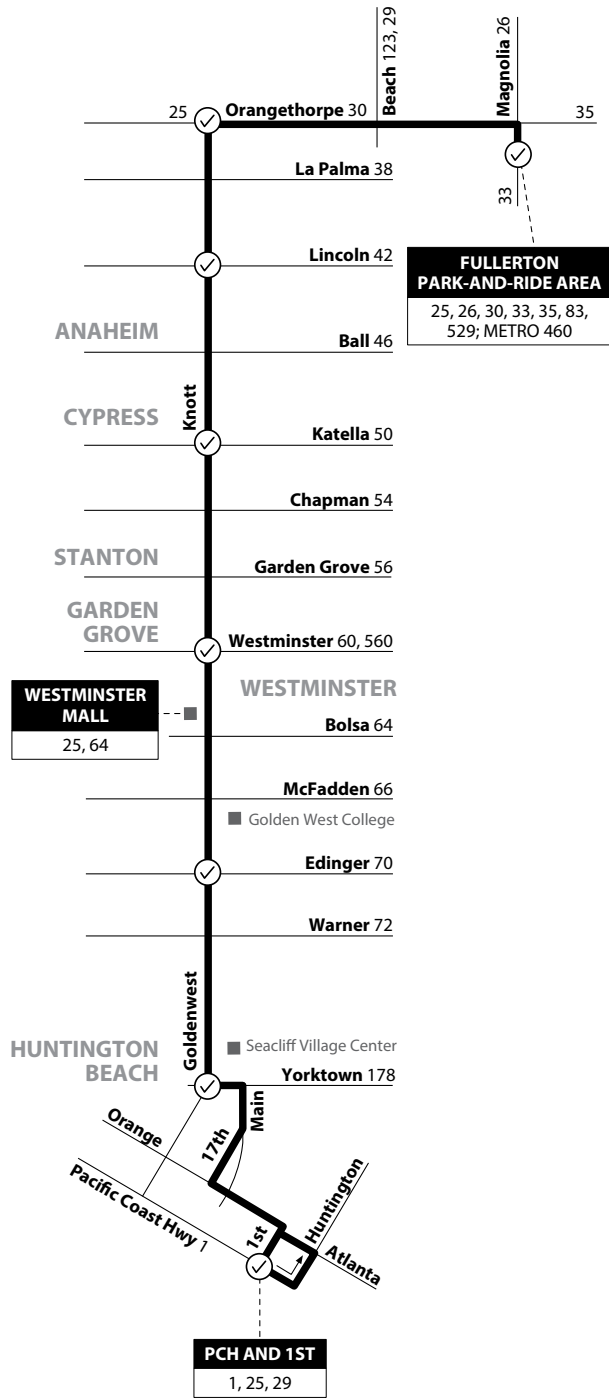

LEGEND

LEYENDA

⊙

Scheduled Departure

—

Regular Routing

METRO = Los Angeles Metro

Numbers on streets indicate transfers. *Números en la calle indican transbordos.*

PCH AND 1ST

1, 25, 29

WESTMINSTER MALL

25, 64

FULLERTON PARK-AND-RIDE AREA

25, 26, 30, 33, 35, 83, 529; METRO 460

WESTMINSTER

Bolsa 64

Monday-Friday NORTHBOUND To: Fullerton

Pacific Coast Hwy & 1st	Goldenwest & Yorktown	Goldenwest & Edinger	Goldenwest & Westminster	Knott & Katella	Knott & Lincoln	Orangethorpe & Knott	Fullerton Park-and-Ride
4:50	5:00	5:09	5:15	5:26	5:34	5:41	5:51
5:36	5:49	5:58	6:05	6:17	6:25	6:31	6:40
6:01	6:15	6:26	6:35	6:47	6:57	7:05	7:17
6:31	6:45	6:56	7:05	7:17	7:27	7:35	7:47
7:00	7:14	7:26	7:35	7:49	8:00	8:08	8:33
7:30	7:44	7:56	8:05	8:19	8:30	8:38	9:03
7:58	8:13	8:26	8:35	8:48	8:57	9:05	9:27
8:28	8:43	8:56	9:05	9:18	9:27	9:35	9:57
8:59	9:13	9:27	9:35	9:47	9:56	10:04	10:14
9:49	10:03	10:16	10:25	10:38	10:48	10:56	11:08
10:38	10:52	11:05	11:15	11:29	11:39	11:47	12:03
11:28	11:42	11:55	12:05	12:19	12:29	12:37	12:53
12:17	12:31	12:45	12:55	1:10	1:20	1:30	1:41
1:07	1:21	1:35	1:45	2:00	2:10	2:20	2:31
1:53	2:08	2:23	2:35	2:52	3:04	3:13	3:24
2:43	2:58	3:13	3:25	3:42	3:54	4:03	4:14
3:13	3:28	3:43	3:55	4:12	4:24	4:33	4:44
3:43	3:58	4:13	4:25	4:42	4:53	5:02	5:14
4:18	4:33	4:48	5:00	5:17	5:28	5:37	5:49
4:49	5:05	5:19	5:30	5:47	5:57	6:06	6:18
5:19	5:35	5:49	6:00	6:17	6:27	6:36	6:48
5:53	6:08	6:21	6:30	6:43	6:52	7:00	7:11
6:46	7:01	7:14	7:23	7:36	7:45	7:53	8:04
7:39	7:53	8:04	8:13	8:25	8:33	8:41	8:51
8:29	8:43	8:55	9:03	9:14	9:22	9:29	9:38
9:22	9:35	9:45	9:53	10:03	10:10	10:17	10:26

SERVICE TO / SERVICIO A	
Fullerton - Fullerton Park-and-Ride Anaheim - Western High School - Orangeview Junior High School Cypress - Huntington Beach High School Stanton - Ethel Dwyer Middle School Garden Grove - Pacifica High School Westminster - Westminster High School - Westminster Mall	Huntington Beach - Golden West College - Ocean View High School - Mesa View Middle School - Seaciff Village Center - Huntington Beach High School - Ethel Dwyer Middle School - Huntington Beach Civic Center - Huntington Beach Pier