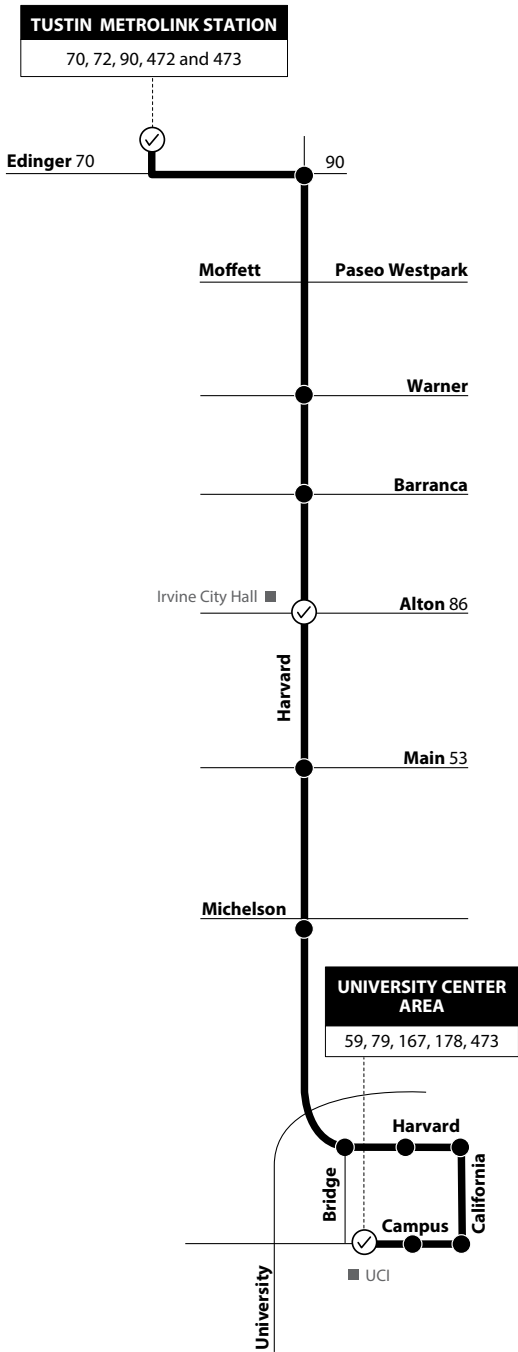

Route 473 is a limited-stop route, making stops only at time check points (⊙) and other designated stops (●).

LEGEND
LEYENDA

Scheduled Departure

Regular Routing

MAP NOT TO SCALE

Route 473/061125   Numbers on streets indicate transfers. *Números en la calle indican transbordos.*

Monday - Friday SOUTHBOUND To: U.C.I.

 Tustin Metrolink Station	Harvard & Alton (F)	University Center (F)	
6:23	6:29	6:41	AM
6:48	6:54	7:06	
7:23	7:31	7:48	
7:44	7:52	8:09	
8:23	8:31	8:48	
8:44	8:52	9:09	
9:23	9:31	9:45	

F = Times are approximate./Los horarios son aproximados.

Monday - Friday NORTHBOUND To: Tustin Metrolink Station

University Center	Harvard & Alton	 Tustin Metrolink Station	
2:06	2:20	2:33	PM
3:02	3:16	3:29	
3:37	3:51	4:04	
4:02	4:16	4:29	
4:41	4:55	5:08	
4:59	5:15	5:29	
5:37	5:51	6:04	
6:03	6:17	6:30	

NOTE: Limited Stop Service. No service on weekends, Memorial Day, Independence Day, Labor Day, Thanksgiving Day, Christmas Day or New Years Day. Routing and times subject to change.

Morning buses will depart the station once the train arrives and all passengers have boarded. This may be up to six minutes earlier than the time shown above. Afternoon buses are scheduled to arrive a few minutes before the departing train. Stationlink passengers must present fare media to the coach operator each time they board the bus.

NOTA: Servicio de paradas limitadas. No hay servicio los fines de semana, Día de los Caídos, Día de la Independencia, Día del Trabajador, Día de Acción de Gracias, Navidad o Año Nuevo. Rutas y horarios sujetos a cambios.

Los autobuses de la mañana saldrán de la estación cuando el tren llegue y todos los pasajeros han embarcado. Esto puede ser hasta seis minutos antes que el tiempo mostrado arriba. Por la tarde, los autobuses están programados para llegar unos minutos antes del tren que sale. Los pasajeros de Stationlink deben presentar su medio de tarifa al operador cada vez que suben al autobús.