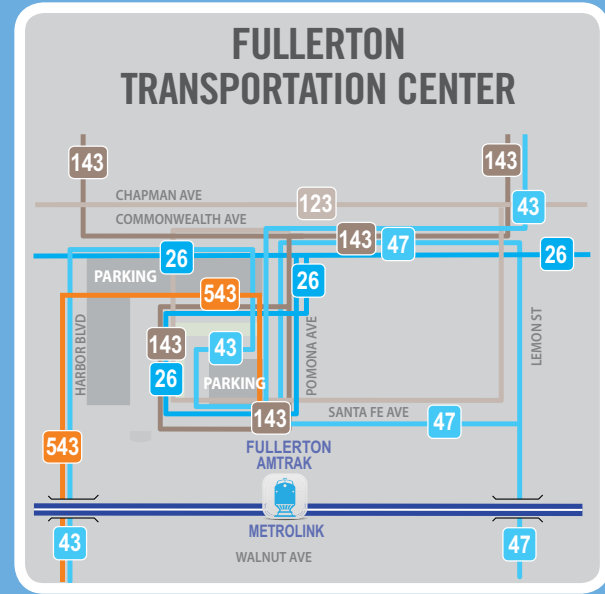

major bus transfer areas (central and south county)

major bus transfer areas (central and north county)