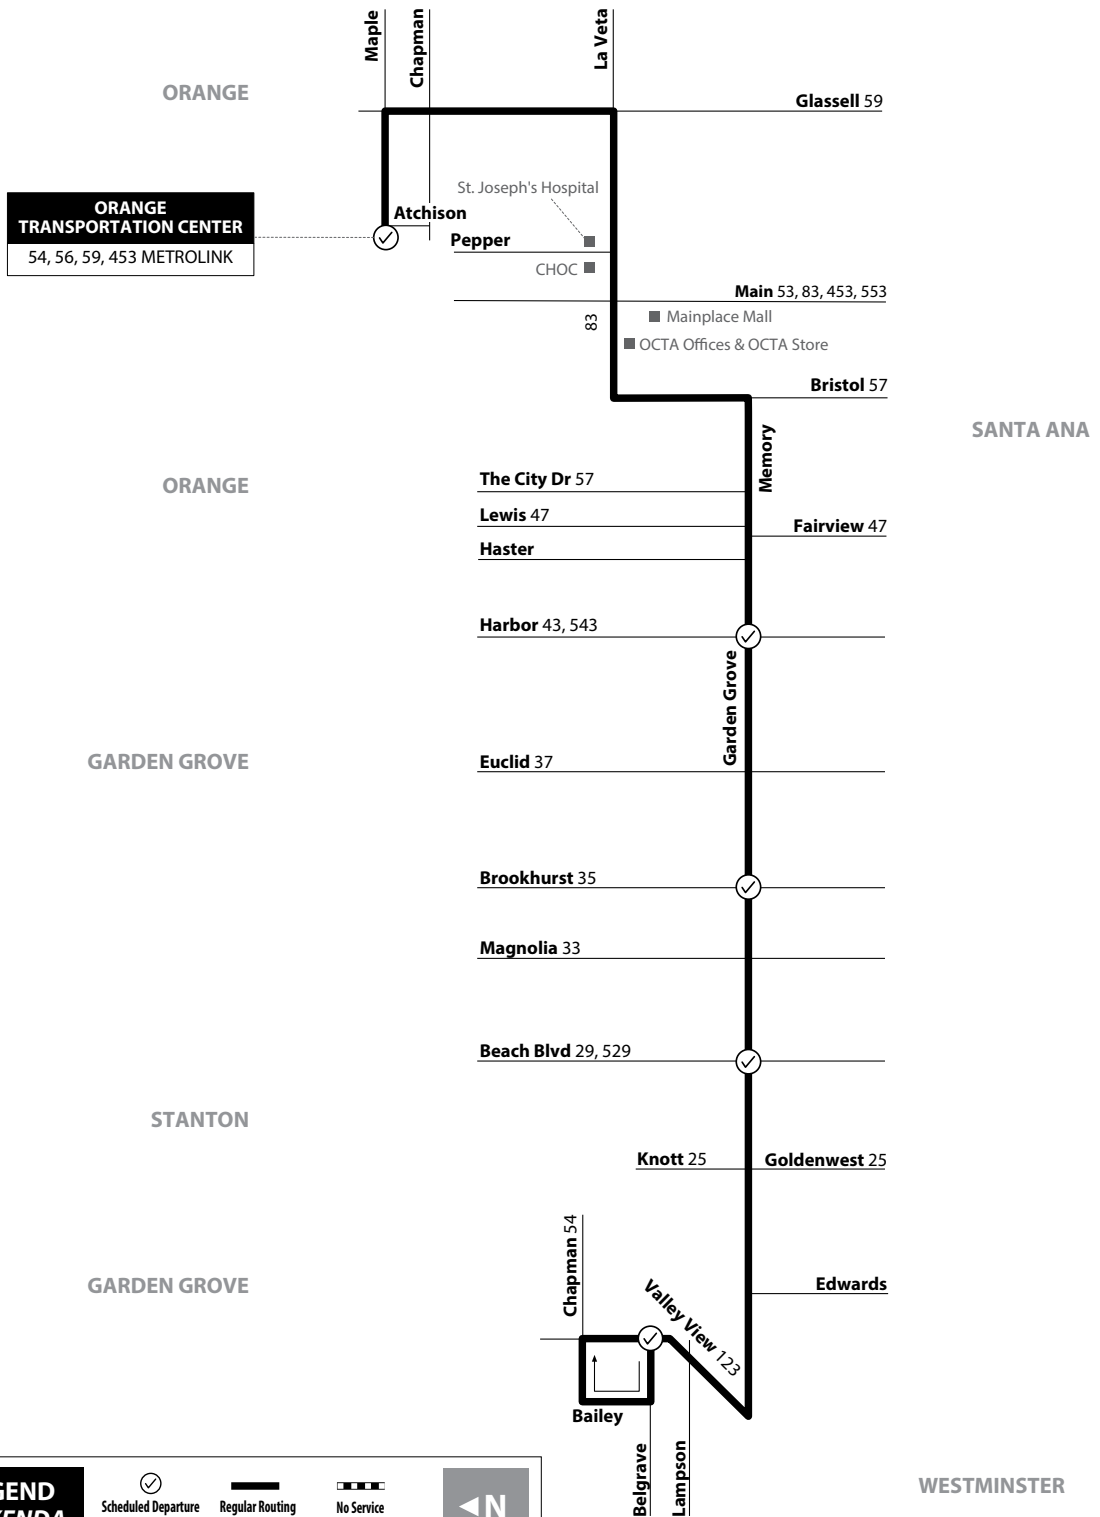

LEGEND
LEYENDA

Route 056/071425

Scheduled Departure
 Regular Routing
 No Service On Some Trips

MAP NOT TO SCALE

Numbers on streets indicate transfers. *Números en la calle indican transbordos.*

Monday-Friday
EASTBOUND To: Orange