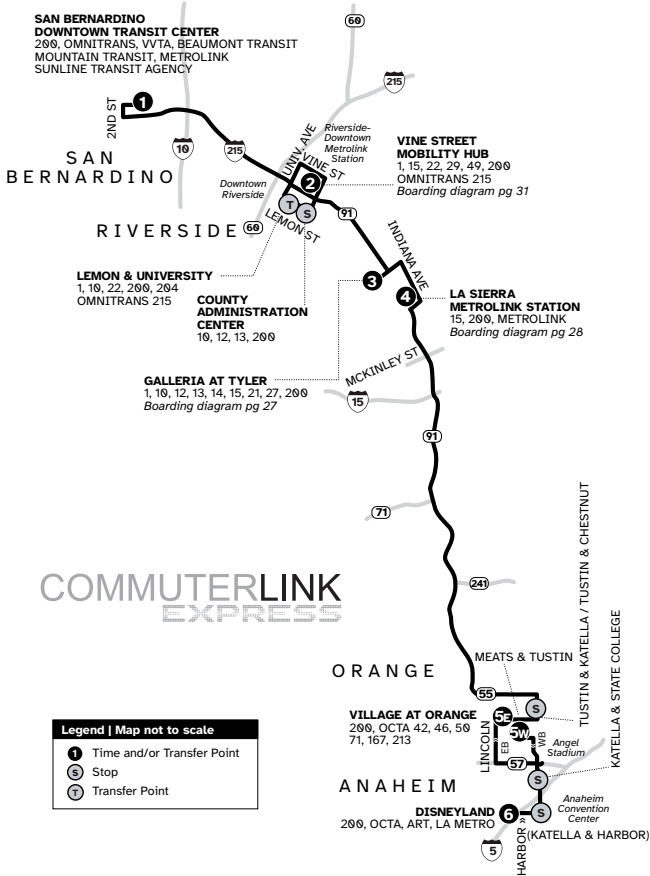

RTA ROUTE 200

200

SAN BERNARDINO - RIVERSIDE - ANAHEIM

200 WESTBOUND TO ANAHEIM | WEEKDAYS

SAN BERNARDINO DOWNTOWN TRANSIT CENTER	VINE STREET MOBILITY HUB	GALLERIA AT TYLER	LA SIERRA METROLINK STATION	MEATS & TUSTIN	DISNEYLAND
1	2	3	4	5W	6
4:05	4:31	4:43	4:53	5:26	5:48
5:15	5:41	5:53	6:03	6:47	7:09
6:20	6:48	7:00	7:15	7:55	8:19
7:20	7:48	8:04	8:15	8:51	9:14
8:20	8:48	9:04	9:15	9:51	10:14
9:40	10:08	10:24	10:35	11:11	11:34
11:12	11:44	12:03	12:12	12:48	1:13
12:45	1:17	1:36	1:45	2:21	2:46
2:18	2:53	3:12	3:22	3:58	4:23
4:18	4:53	5:14	5:24	6:00	6:25
6:00	6:29	6:47	6:57	7:30	7:58
7:18	7:44	7:59	8:09	8:39	9:04
8:10	8:36	8:51	8:59	9:29	9:52

200 EASTBOUND TO SAN BERNARDINO | WEEKDAYS

DISNEYLAND	VILLAGE AT ORANGE	LA SIERRA METROLINK STATION	GALLERIA AT TYLER	VINE STREET MOBILITY HUB	SAN BERNARDINO DOWNTOWN TRANSIT CENTER
6	5E	4	3	2	1
6:15	6:43	7:20	7:28	7:53	8:10
7:35	8:04	8:41	8:49	9:13	9:30
8:55	9:24	10:01	10:09	10:36	10:53
9:45	10:14	10:51	10:59	11:23	11:40
10:37	11:06	11:43	11:51	12:18	12:35
12:02	12:31	1:08	1:16	1:49	2:06
1:45	2:15	3:02	3:11	3:41	4:05
3:10	3:40	4:42	4:51	5:28	5:50
4:45	5:19	6:14	6:23	6:48	7:05
6:46	7:14	7:56	8:05	8:30	8:47
8:20	8:46	9:22	9:31	9:54	10:09

200 WESTBOUND TO ANAHEIM | WEEKENDS

SAN BERNARDINO DOWNTOWN TRANSIT CENTER	VINE STREET MOBILITY HUB	GALLERIA AT TYLER	LA SIERRA METROLINK STATION	MEATS & TUSTIN	DISNEYLAND
1	2	3	4	5W	6
6:00	6:25	6:45	6:53	7:25	7:47
7:36	8:01	8:21	8:29	9:04	9:26
9:11	9:36	9:56	10:04	10:39	11:01
10:45	11:11	11:31	11:39	12:17	12:41
12:20	12:49	1:09	1:17	1:55	2:19
2:15	2:44	3:04	3:12	3:50	4:14
3:30	3:55	4:15	4:23	4:59	5:23
5:30	5:55	6:15	6:23	6:57	7:21
7:30	7:55	8:13	8:21	8:53	9:15

200 EASTBOUND TO SAN BERNARDINO | WEEKENDS

DISNEYLAND	VILLAGE AT ORANGE	LA SIERRA METROLINK STATION	GALLERIA AT TYLER	VINE STREET MOBILITY HUB	SAN BERNARDINO DOWNTOWN TRANSIT CENTER
6	5E	4	3	2	1
8:28	8:56	9:32	9:39	10:02	10:20
10:07	10:35	11:11	11:19	11:42	12:00
11:42	12:10	12:46	12:55	1:18	1:36
1:12	1:40	2:18	2:27	2:53	3:11
2:53	3:21	3:59	4:08	4:31	4:49
4:48	5:16	5:54	6:02	6:25	6:43
6:04	6:29	7:07	7:15	7:38	7:56
8:15	8:40	9:14	9:21	9:44	10:02
10:15	10:40	11:13	11:19	11:38	11:56

Routing and times are subject to change. For current schedules and additional information, please visit www.metro.net