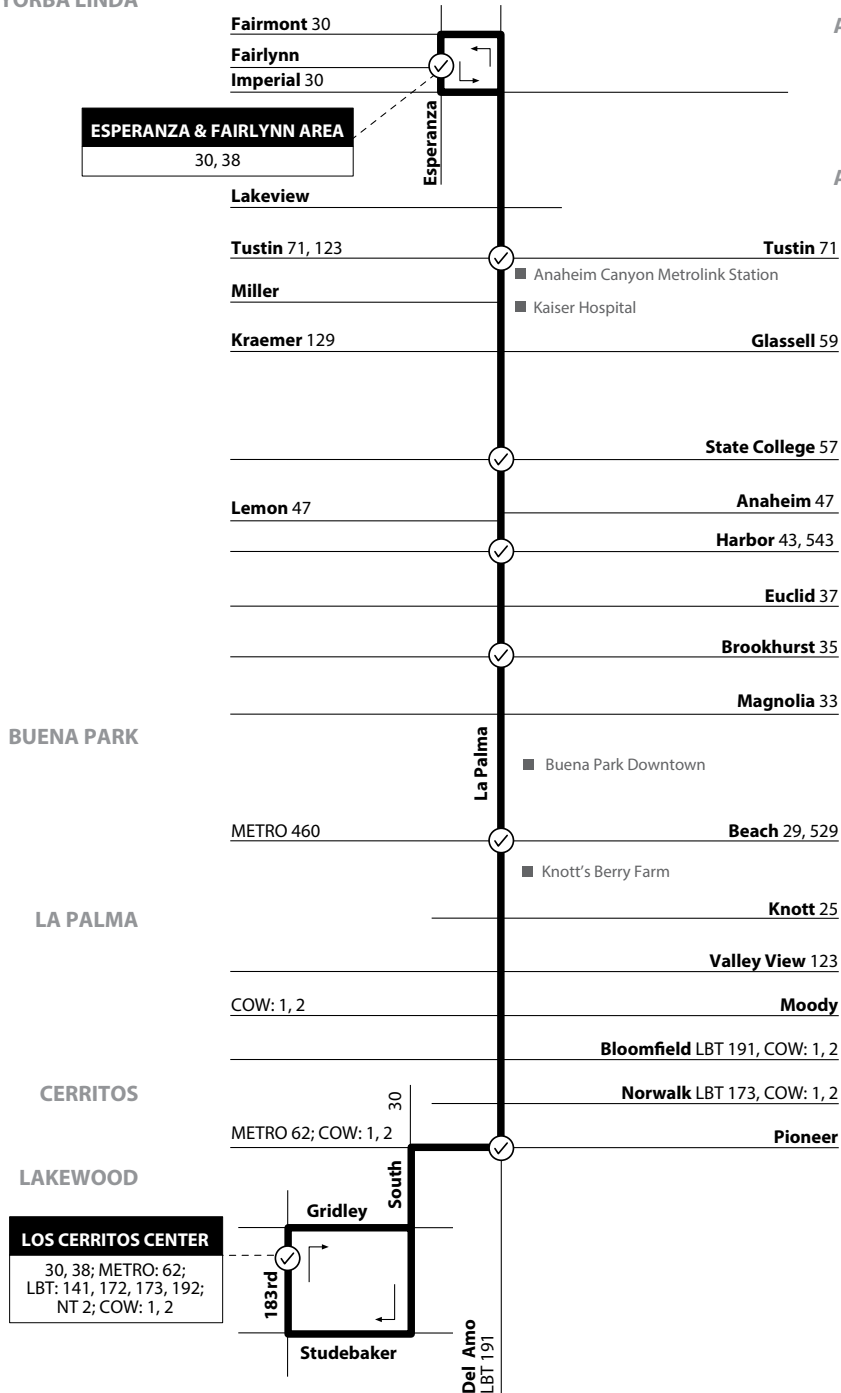

YORBA LINDA

ANAHEIM HILLS

ANAHEIM

LEGEND
LEYENDA

Route 038/010326

Scheduled Departure
 Regular Routing

METRO = Los Angeles Metro | COW = Cerritos On Wheels |
LBT = Long Beach Transit

Numbers on streets indicate transfers. *Números en la calle indican transbordos.*

MAP NOT TO SCALE