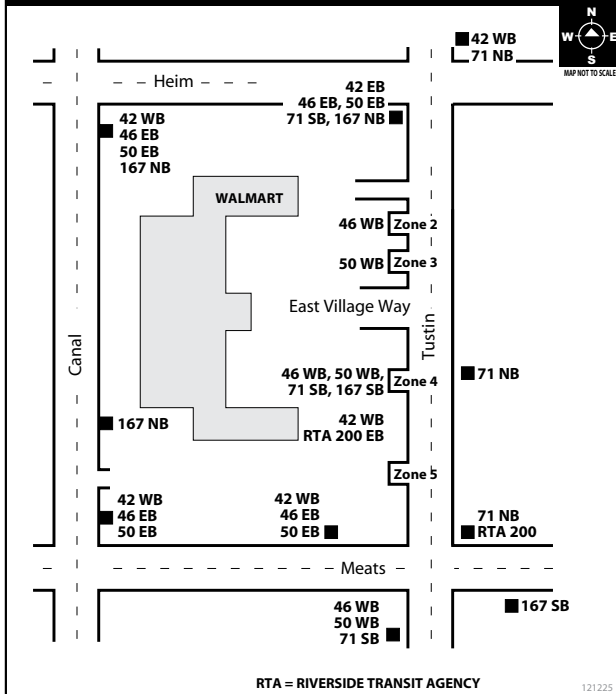

BOARDING DIAGRAMS

THE VILLAGE AT ORANGE