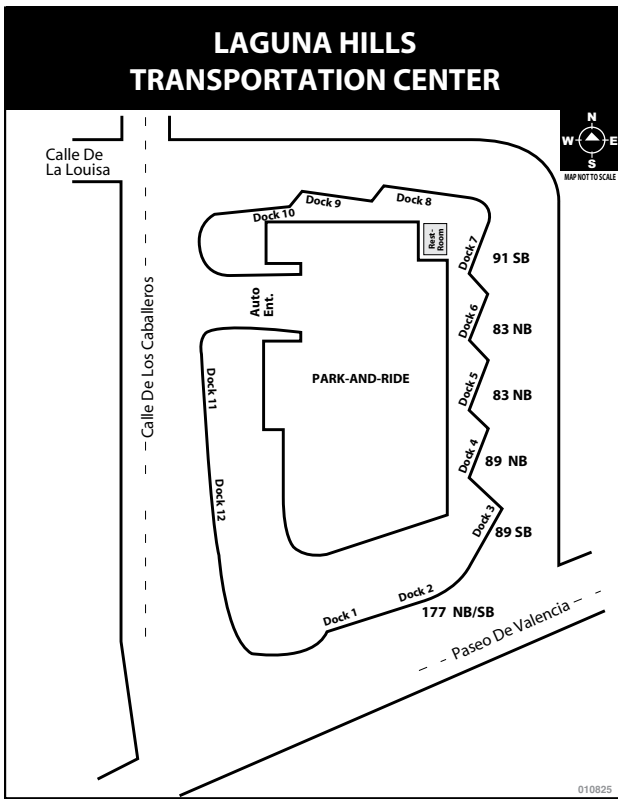

BOARDING DIAGRAMS