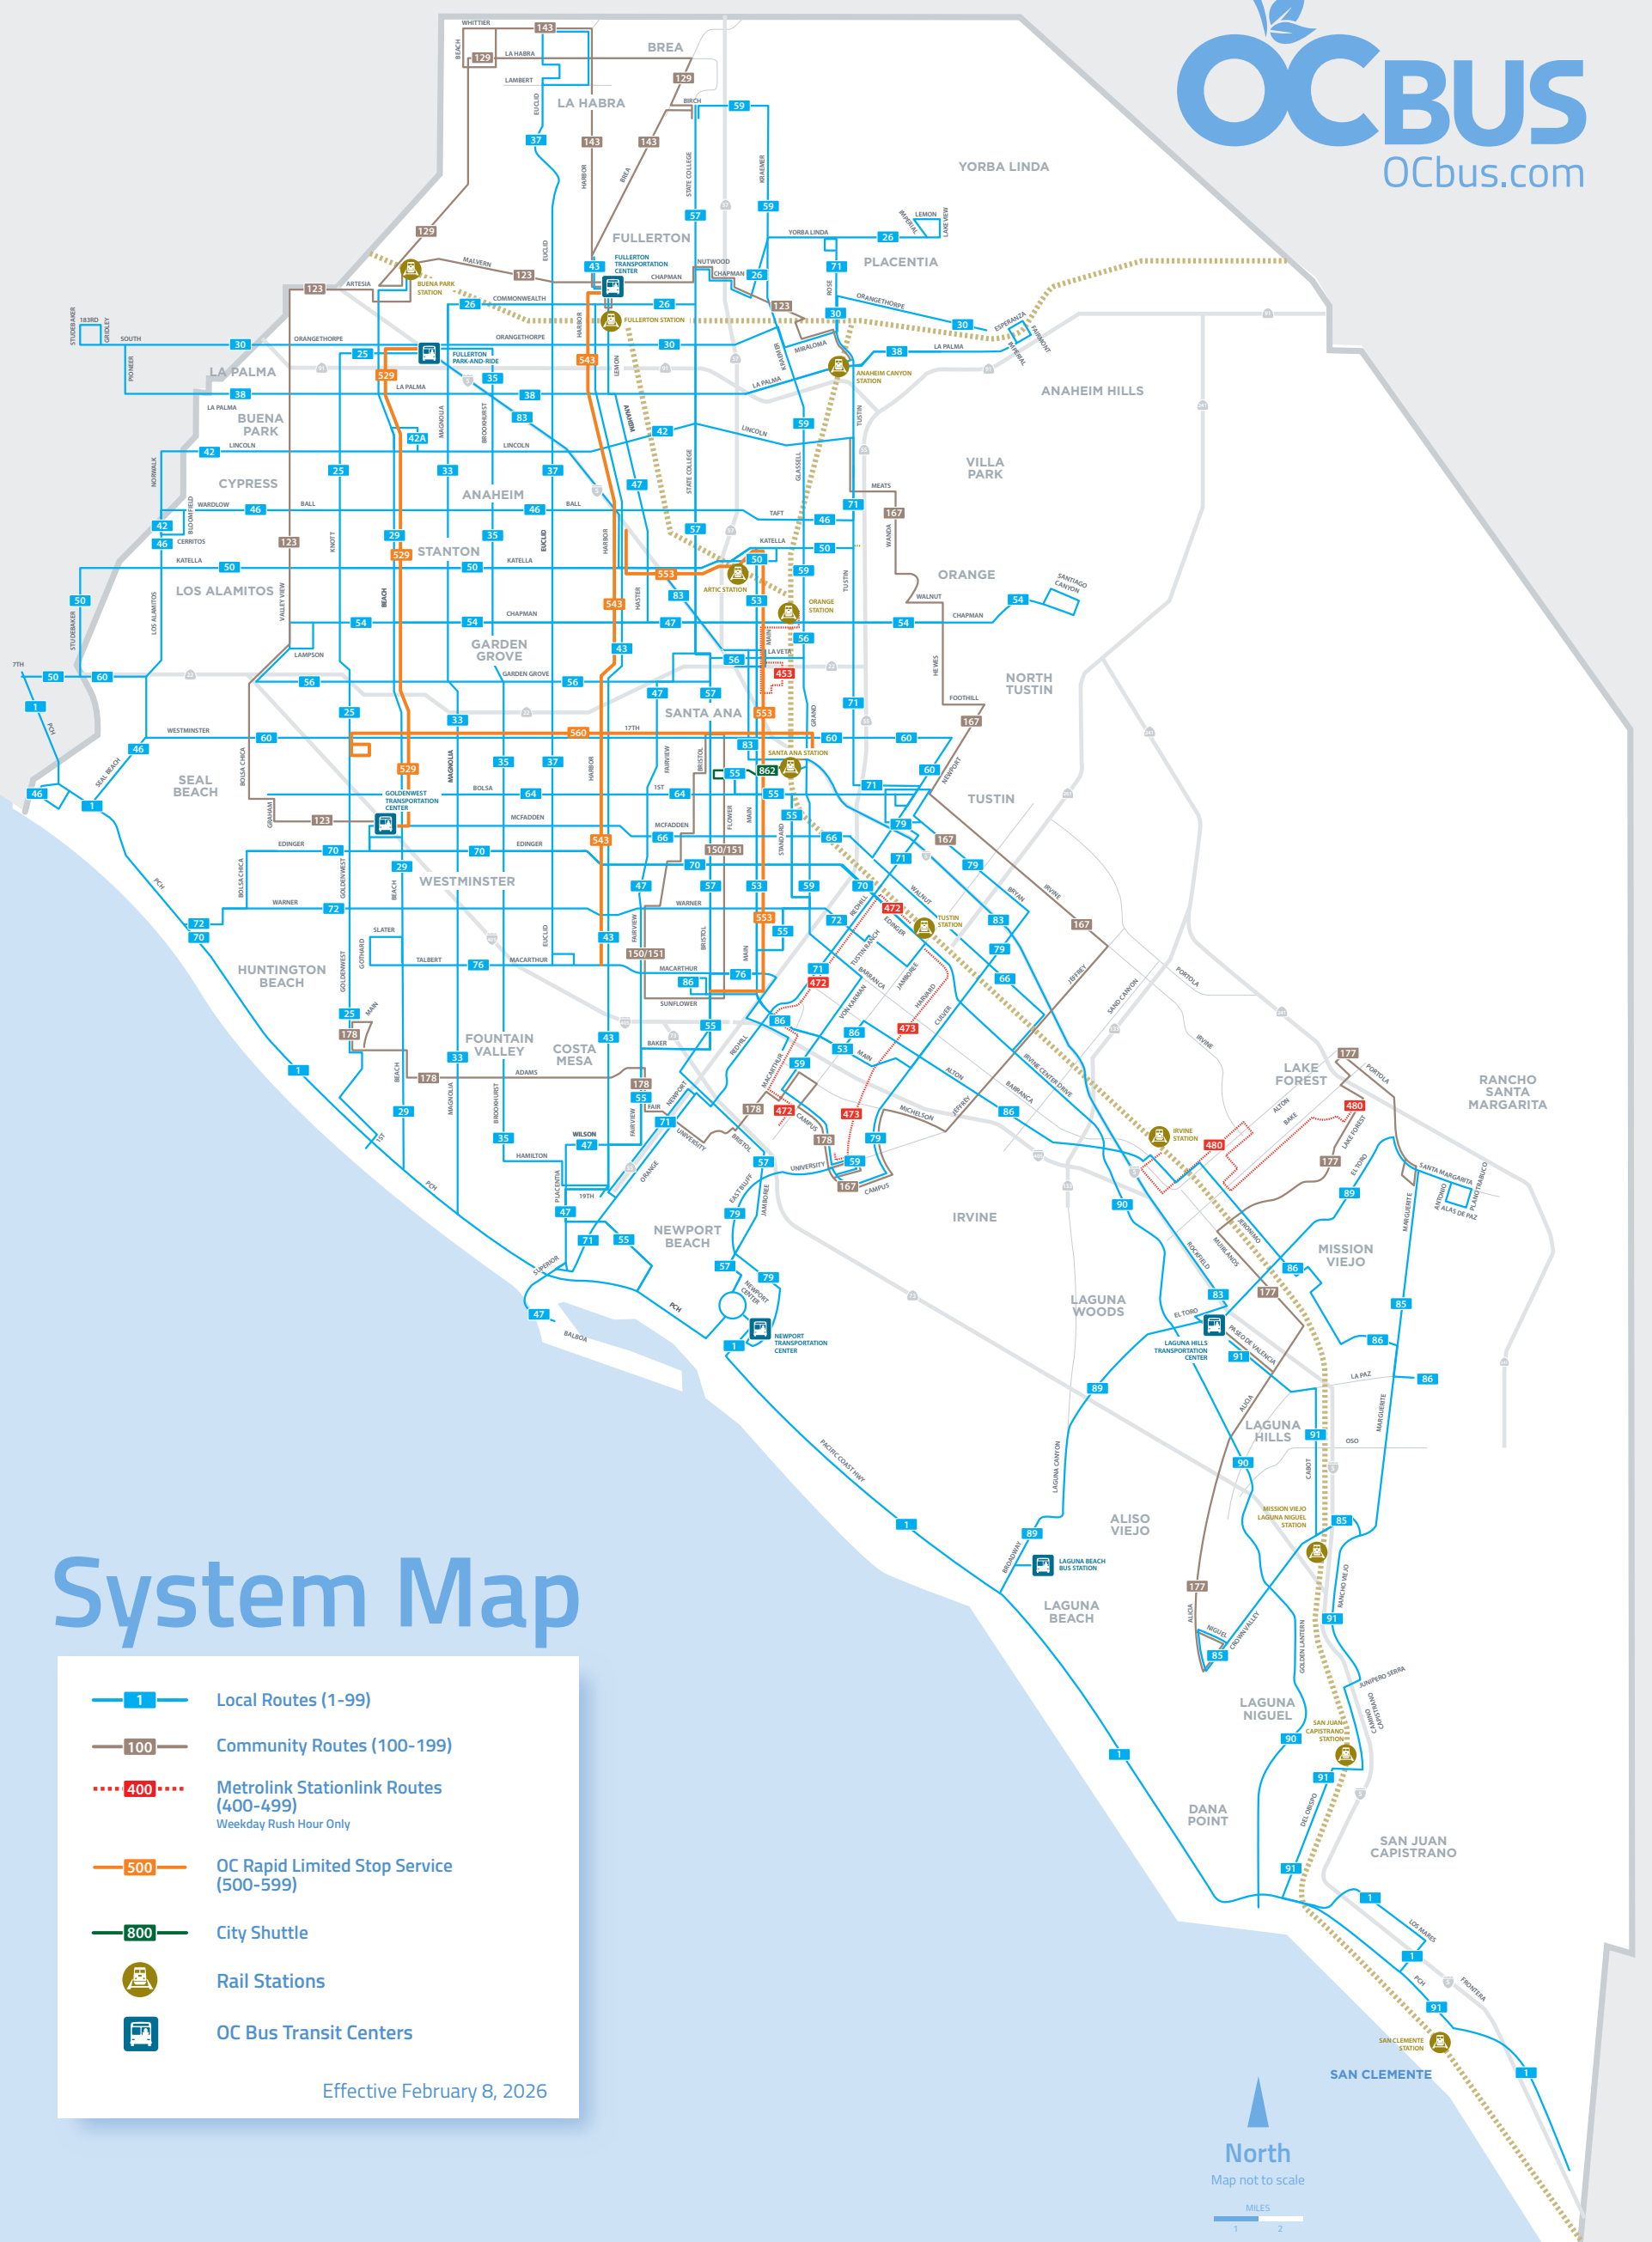

AM times **PM times**

For standard notes and symbols see inside front cover.

Routing and times are subject to change. For current schedules and additional information, please visit www.octa.net/metrolink or www.metrolinktrains.com