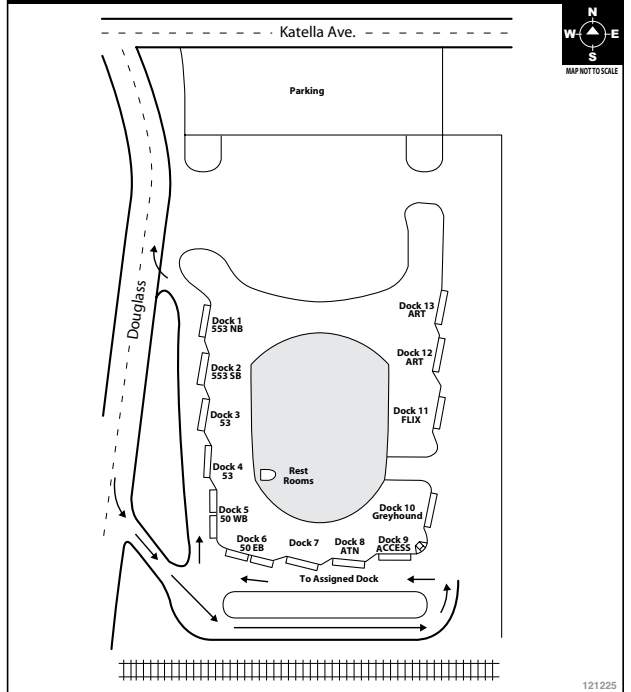

ANAHEIM REGIONAL TRANSPORTATION INTERMODAL CENTER (ARTIC)