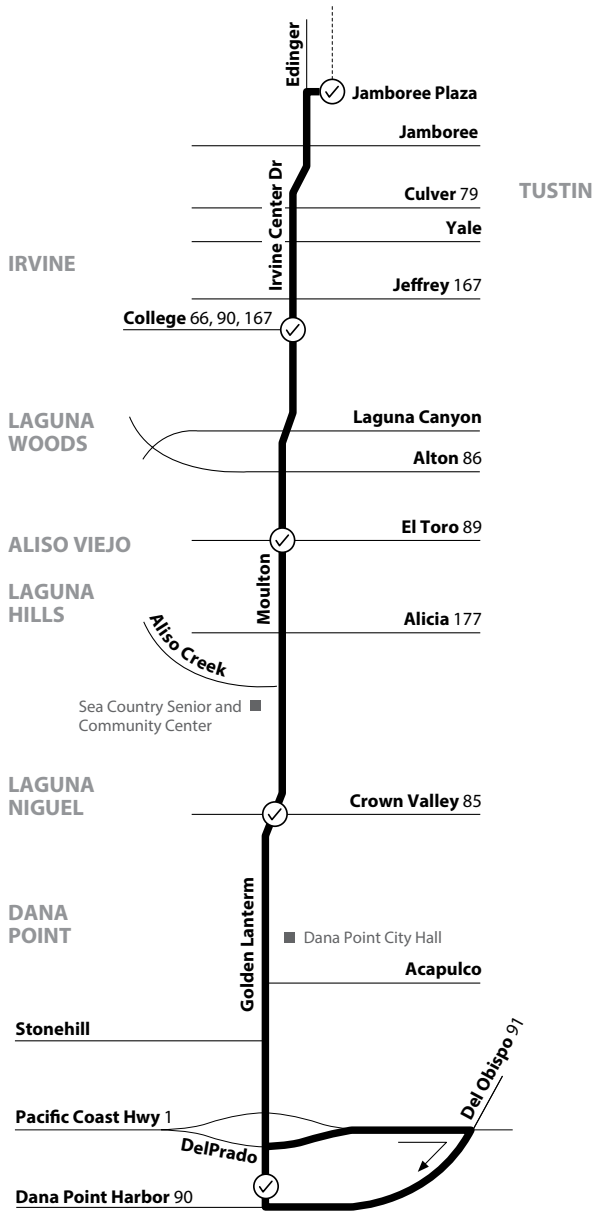

Tustin to Dana Point

via Irvine Center Dr / Moulton Pkwy / Golden Lantern St

TUSTIN METROLINK STATION
70, 72, 90, 472 and 473

DANA POINT HARBOR AREA
1, 90

Monday-Friday NORTHBOUND To: Tustin

Golden Lantern & Dana Point Harbor	Moulton & Crown Valley	Moulton & El Toro	Irvine Valley College	Tustin Metrolink Station
5:12	5:27	5:45	6:02	6:12
5:42	5:57	6:15	6:32	6:42
6:12	6:27	6:45	7:02	7:12
6:31	6:48	7:08	7:28	7:42
7:01	7:18	7:38	7:58	8:12
7:27	7:46	8:06	8:28	8:42
7:57	8:16	8:36	8:58	9:12
8:27	8:46	9:06	9:28	9:42
8:57	9:16	9:36	9:58	10:12
9:47	10:06	10:24	10:44	10:57
10:32	10:51	11:09	11:29	11:42
11:17	11:36	11:54	12:14	12:27
11:52	12:12	12:31	12:54	1:12
12:44	1:03	1:21	1:43	1:57
1:22	1:42	2:01	2:24	2:42
2:07	2:27	2:46	3:09	3:27
2:39	3:00	3:20	3:44	4:02
3:09	3:30	3:50	4:14	4:32
S 3:30	3:51	4:11		
3:39	4:00	4:20	4:44	5:02
4:09	4:30	4:50	5:14	5:32
4:39	5:00	5:20	5:44	6:02
5:20	5:39	5:57	6:18	6:32
5:59	6:17	6:35	6:54	7:07
6:44	7:02	7:20	7:39	7:52
7:40	7:57	8:13	8:31	8:42
8:20	8:37	8:53	9:11	9:22
9:05	9:21	9:37	9:53	10:02

S

LEGEND
LEYENDA

Scheduled Departure
 Regular Routing

Route 090/063025
Numbers on streets indicate transfers. *Números en la calle indican transbordos.*

N
MAP NOT TO SCALE

S = Operates on days Dana Hills High School is in session.
Opera los días que Dana Hills High School está en sesión.