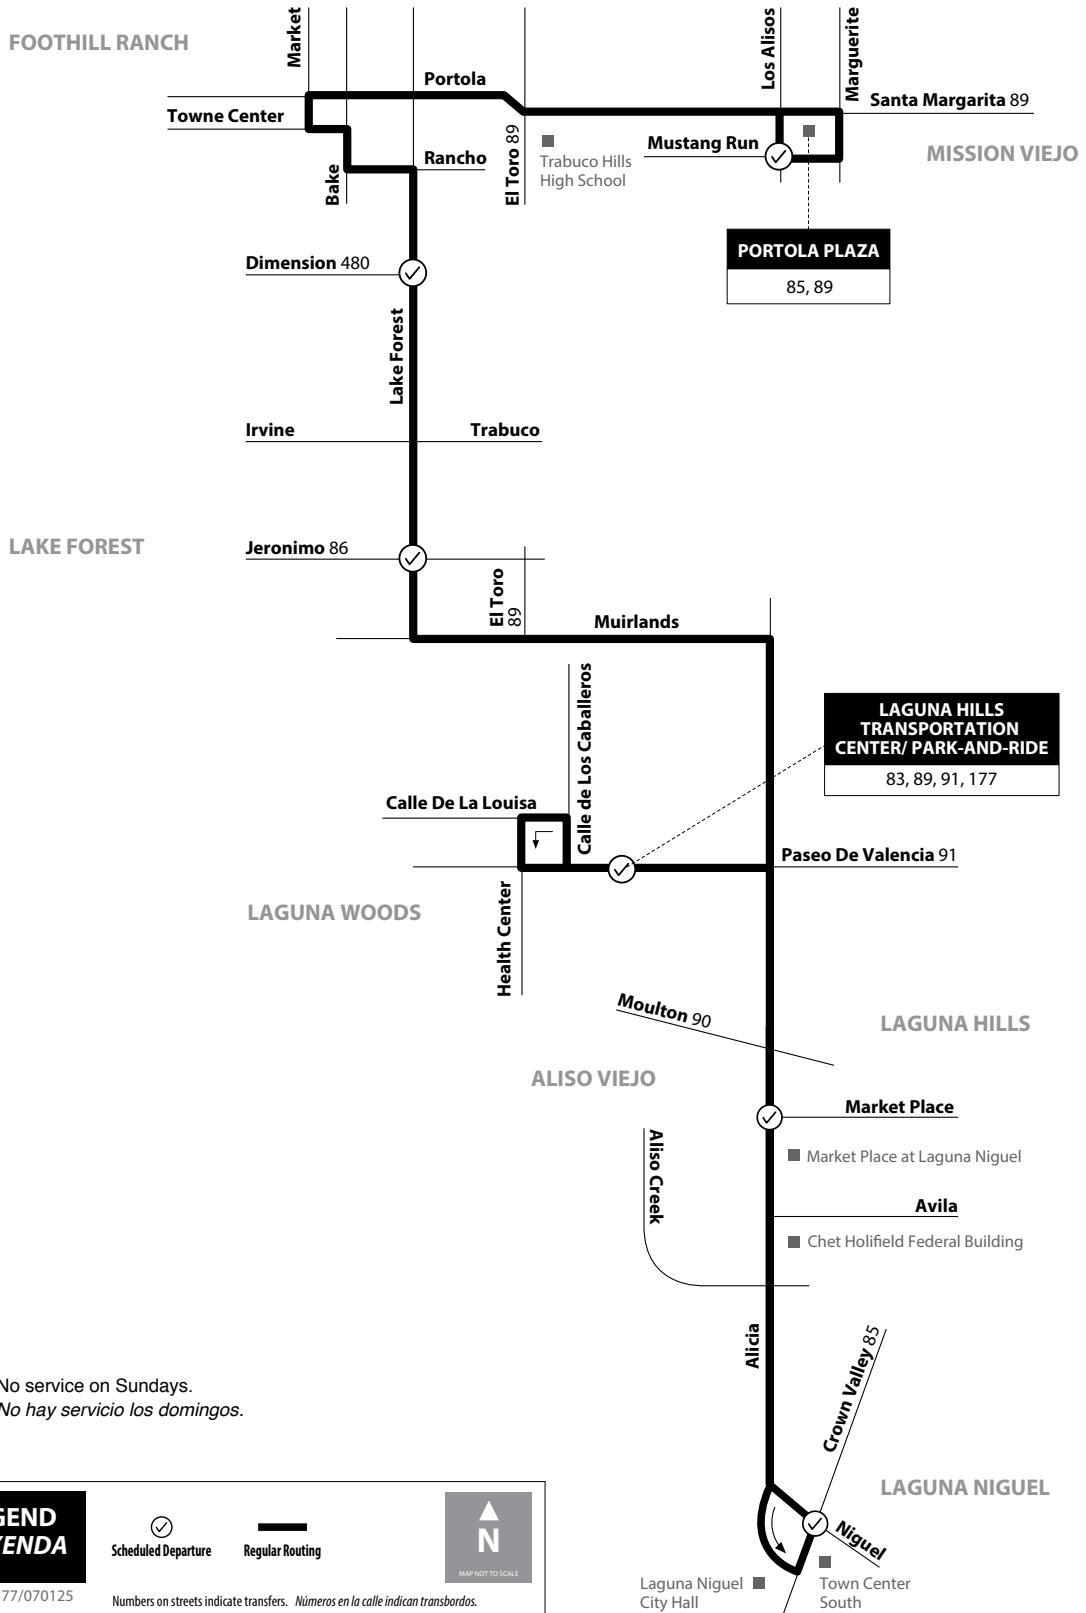

177

Laguna Niguel to Mission Viejo

via Alicia Pkwy / Muirlands Blvd / Lake Forest Dr / Portola Pkwy / Santa Margarita Pkwy

NOTE: No service on Sundays.
NOTA: No hay servicio los domingos.

LEGEND
LEYENDA

Route 177/070125

✓ Scheduled Departure
 Regular Routing

Numbers on streets indicate transfers. *Números en la calle indican transbordos.*

↑

N

MAP NOT TO SCALE