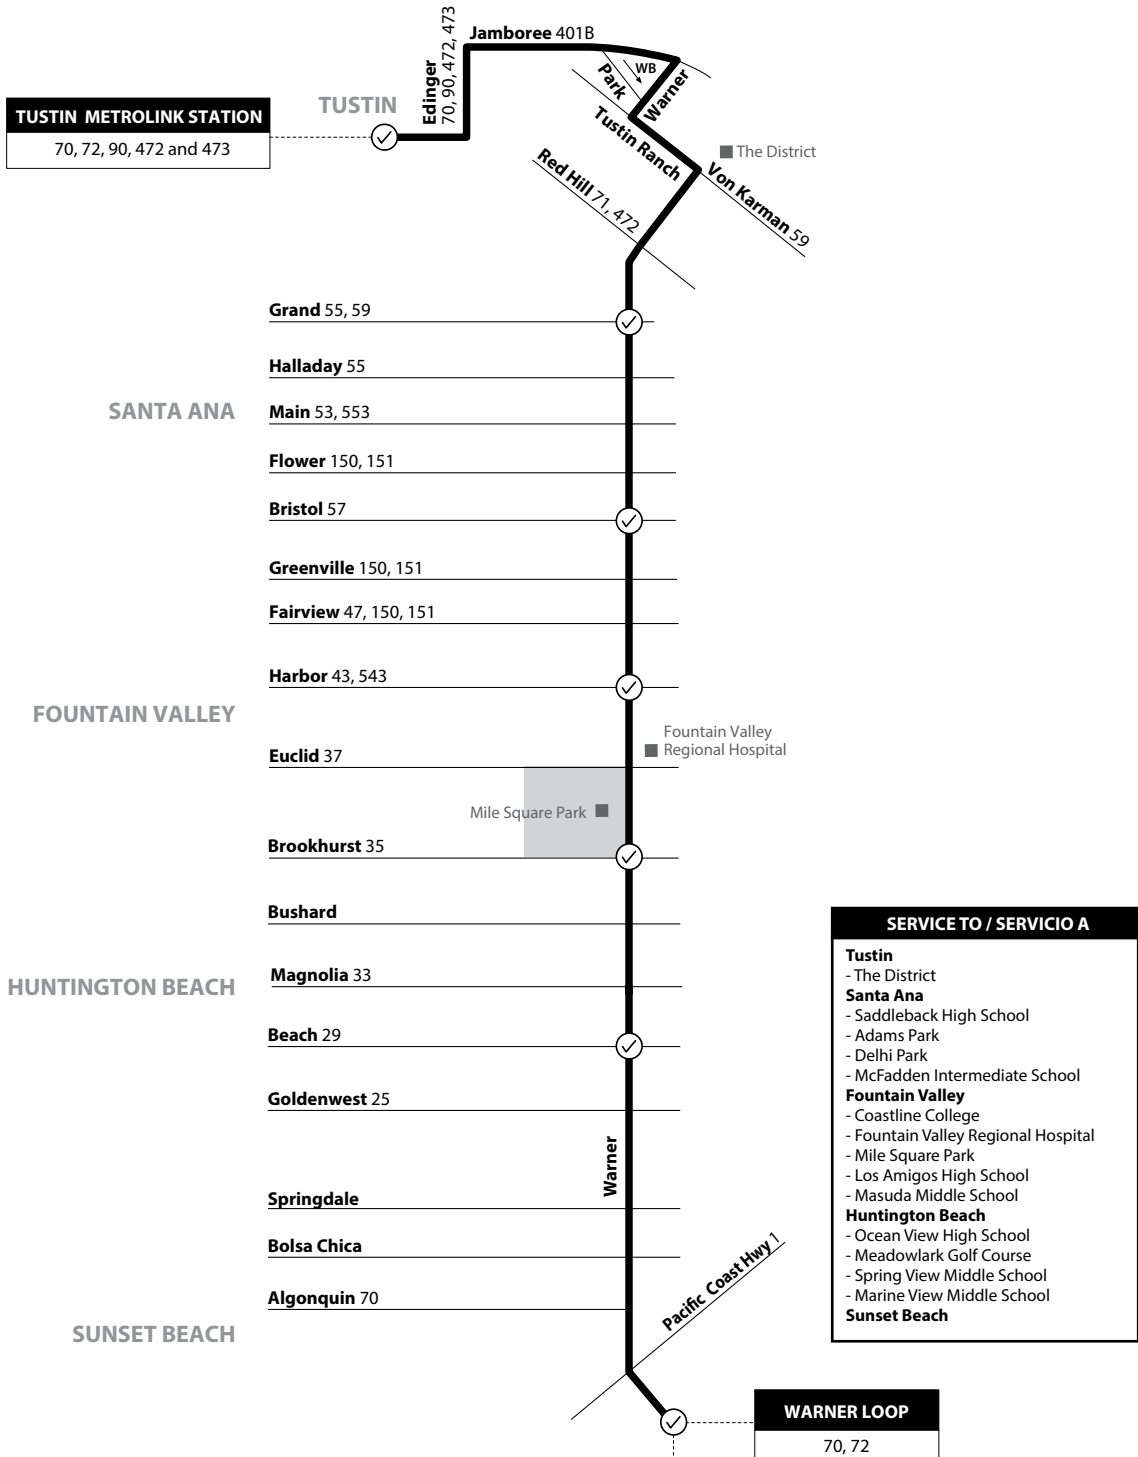

72

Sunset Beach to Tustin via Warner Ave

LEGEND
LEYENDA

Scheduled Departure   Regular Routing

Route 072/092025   Numbers on streets indicate transfers. *Números en la calle indican transbordos.*

MAP NOT TO SCALE

Note: This route may experience intermittent delays due to the I-405 Improvement Project.
Tenga en cuenta: Esta ruta puede tener retrasos intermitentes debido al I-405 Proyecto de Mejora