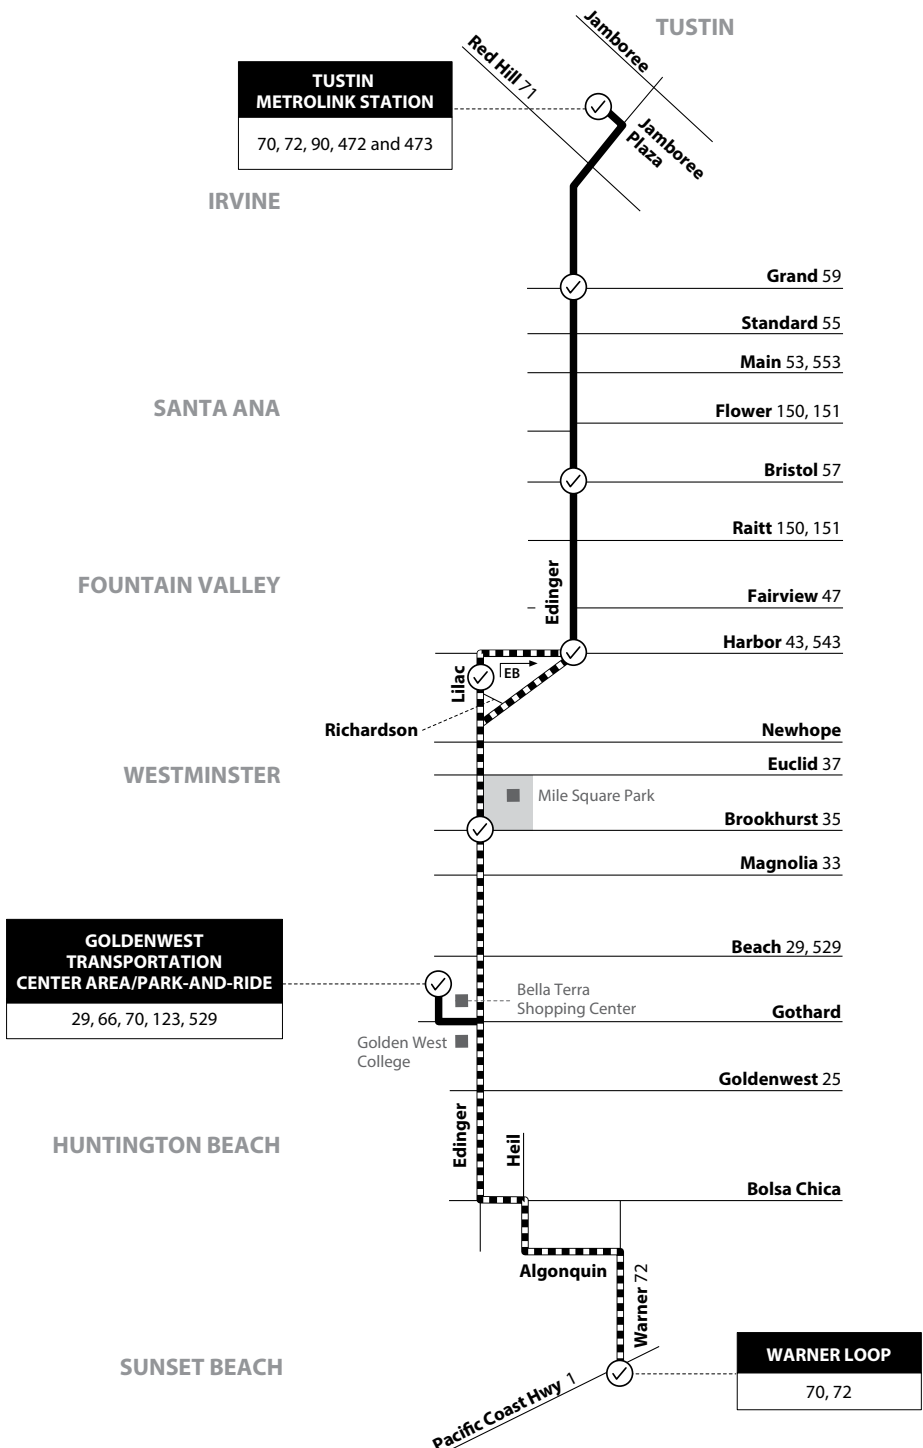

LEGEND
LEYENDA

Route 070/092025

Scheduled Departure
Regular Routing
No Service On Some Trips
Shuttle = Irvine Business Complex

Numbers on streets indicate transfers. *Números en la calle indican transbordos.*

MAP NOT TO SCALE