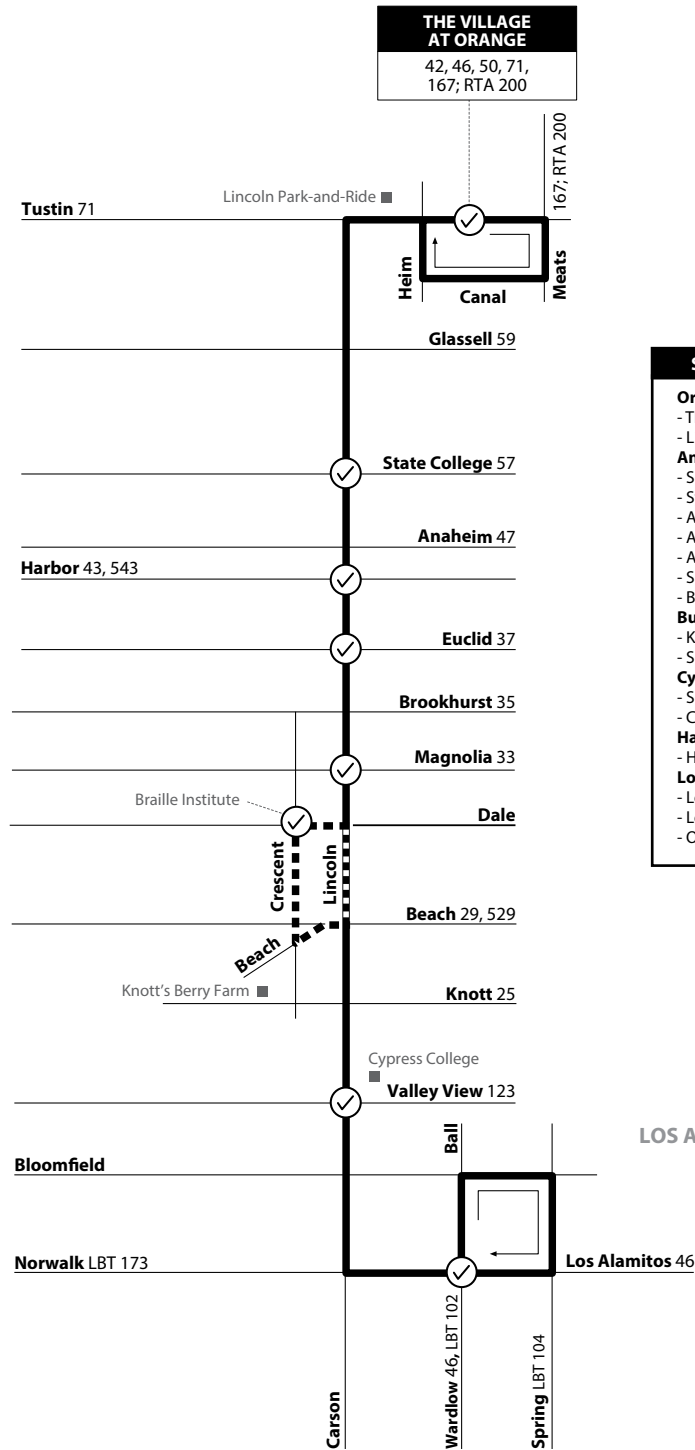

42/A

Long Beach to Orange via Los Alamitos Blvd / Lincoln Ave

1. **SERVICE TO / SERVICIO A**
2. **Orange**
3. The Village at Orange
   - Lincoln Park-and-Ride
4. **Anaheim**
5. South Junior High School
   - Sycamore Junior High School
   - Anaheim Plaza
   - Anaheim Civic Center
   - Anaheim High School
   - Savanna High School
   - Braille Institute
6. **Buena Park**
7. Knott's Berry Farm
   - Soak City U.S.A.
8. **Cypress**
9. Senior Center
   - Cypress College
10. **Hawaiian Gardens**
11. Hawaiian Gardens Library
12. **Los Alamitos**
13. Los Alamitos High School
    - Los Alamitos Civic Center
    - Oak Middle School

LEGEND
LEYENDA

Scheduled Departure
Regular Routing
42A Routing Weekdays Only

RTA = Riverside Transit Agency | LBT = Long Beach Transit

Route 042/070125 Numbers on streets indicate transfers. *Números en la calle indican transbordos.*

MAP NOT TO SCALE