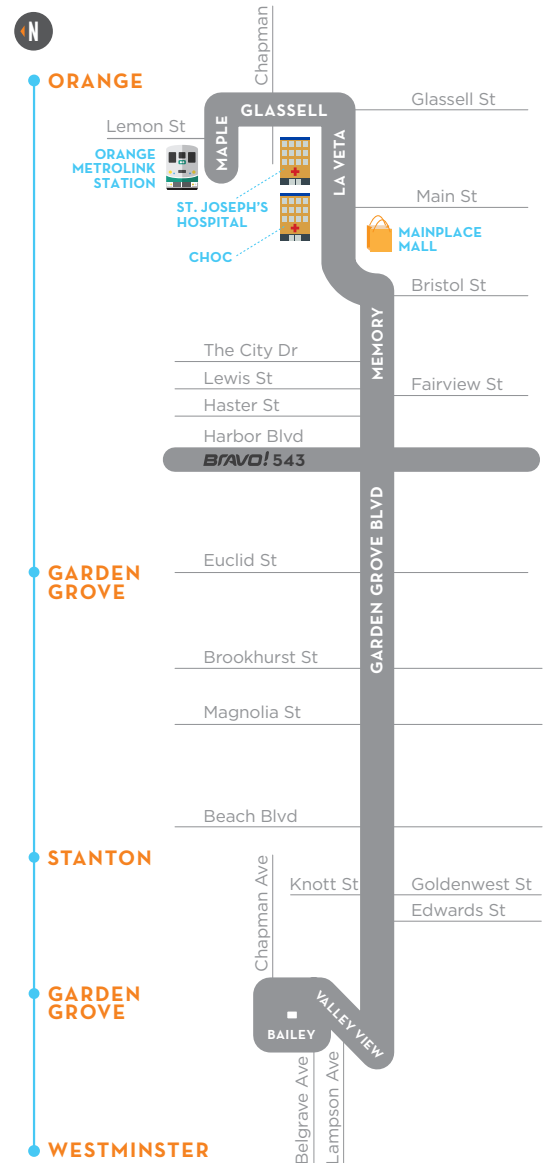

ROUTE 54

Garden Grove to Orange
via Chapman Ave

ROUTE 56

Garden Grove to Orange
via Garden Grove Blvd

NEW ROUTE 54 & 56 SCHEDULES FOR METROLINK CONNECTIONS

MORNING - WESTBOUND

TRAIN	LINE	TRAIN ARRIVAL AT ORANGE TRANSPORTATION CENTER	CONNECTING SERVICES	ORANGE TRANSPORTATION CENTER	CHAPMAN & THE CITY	CHAPMAN & LEWIS	GARDEN GROVE & SIEMON
803	IEOC	5:44 AM	ROUTE 54 ROUTE 56	5:53 AM 5:50 AM	6:04 AM -	6:06 AM -	- 6:07 AM
805	IEOC	6:33 AM	ROUTE 54 ROUTE 56	6:38 AM 6:47 AM	6:49 AM -	6:51 AM -	- 7:07 AM
807	IEOC	7:07 AM	ROUTE 54 ROUTE 56	7:12 AM 7:17 AM	7:23 AM -	7:25 AM -	- 7:37 AM
682	OC	7:38 AM	ROUTE 54 ROUTE 56	7:43 AM 7:47 AM	7:55 AM -	7:57 AM -	- 8:07 AM
607	OC	7:39 AM	ROUTE 54 ROUTE 56	7:43 AM 7:47 AM	7:55 AM -	7:57 AM -	- 8:07 AM
809	IEOC	7:53 AM	ROUTE 54 ROUTE 56	7:58 AM 8:16 AM	8:10 AM -	8:12 AM -	- 8:36 AM
811	IEOC	8:22 AM	ROUTE 54 ROUTE 56	8:28 AM 8:56 AM	8:40 AM -	8:42 AM -	- 9:16 AM
685	OC	8:30 AM	ROUTE 54 ROUTE 56	8:43 AM 8:56 AM	8:55 AM -	8:57 AM -	- 9:16 AM
800	IEOC	8:44 AM	ROUTE 54 ROUTE 56	8:58 AM 8:56 AM	9:10 AM -	9:11 AM -	- 9:16 AM
600	OC	8:45 AM	ROUTE 54 ROUTE 56	8:58 AM 8:56 AM	9:10 AM -	9:11 AM -	- 9:16 AM

AFTERNOON - EASTBOUND

CONNECTING SERVICES	GARDEN GROVE & LEWIS	CHAPMAN & LEWIS	CHAPMAN & THE CITY	ORANGE TRANSPORTATION CENTER	TRAIN DEPARTURE AT ORANGE TRANSPORTATION CENTER	TRAIN	LINE	TO
ROUTE 54 ROUTE 56	- 3:11 PM	3:30 PM -	3:32 PM -	3:45 PM 3:34 PM	3:57 PM	806	IEOC	Riverside- Downtown
ROUTE 54 ROUTE 56	- 3:41 PM	3:45 PM -	3:47 PM -	4:00 PM 4:04 PM	4:08 PM	602	OC	Oceanside
ROUTE 54 ROUTE 56	- 3:41 PM	4:01 PM -	4:03 PM -	4:15 PM 4:04 PM	4:24 PM	808	IEOC	San Bernadino
ROUTE 54 ROUTE 56	- 4:41 PM	4:50 PM -	4:52 PM -	5:04 PM 5:04 PM	5:12 PM	810	IEOC	San Bernadino
ROUTE 54 ROUTE 56	- 4:41 PM	4:58 PM -	5:00 PM -	5:12 PM 5:04 PM	5:22 PM	604	OC	Oceanside
ROUTE 54 ROUTE 56	- 4:41 PM	5:13 PM -	5:15 PM -	5:27 PM 5:04 PM	5:34 PM	689	OC	L.A. Union Station
ROUTE 54 ROUTE 56	- 5:41 PM	6:09 PM -	6:11 PM -	6:27 PM 6:04 PM	6:37 PM	606	OC	Oceanside