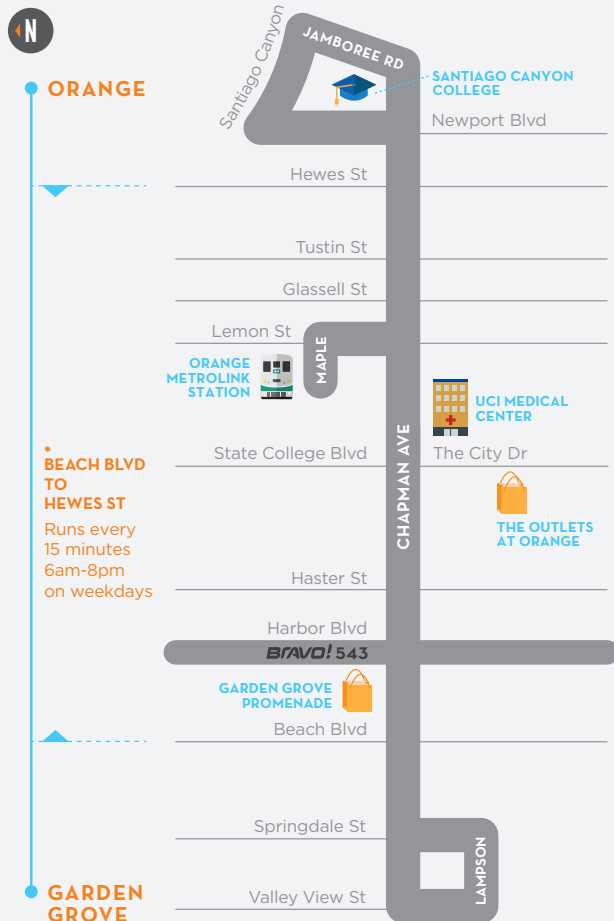

ROUTE 54

Garden Grove to Orange
via Chapman Ave

ROUTE 56

Garden Grove to Orange
via Garden Grove Blvd

NEW ROUTE 54 & 56 SCHEDULES FOR METROLINK CONNECTIONS

MORNING - WESTBOUND

TRAIN	LINE	TRAIN ARRIVAL AT ORANGE TRANSPORTATION CENTER	CONNECTING SERVICES	ORANGE TRANSPORTATION CENTER	CHAPMAN & THE CITY	CHAPMAN & LEWIS	GARDEN GROVE & SIEMON
803	IEOC	5:44 AM	ROUTE 54 ROUTE 56	5:53 AM 5:50 AM	6:04 AM -	6:06 AM -	- 6:07 AM
805	IEOC	6:33 AM	ROUTE 54 ROUTE 56	6:38 AM 6:47 AM	6:49 AM -	6:51 AM -	- 7:07 AM
807	IEOC	7:07 AM	ROUTE 54 ROUTE 56	7:12 AM 7:17 AM	7:23 AM -	7:25 AM -	- 7:37 AM
682	OC	7:38 AM	ROUTE 54 ROUTE 56	7:43 AM 7:47 AM	7:55 AM -	7:57 AM -	- 8:07 AM
607	OC	7:39 AM	ROUTE 54 ROUTE 56	7:43 AM 7:47 AM	7:55 AM -	7:57 AM -	- 8:07 AM
809	IEOC	7:53 AM	ROUTE 54 ROUTE 56	7:58 AM 8:16 AM	8:10 AM -	8:12 AM -	- 8:36 AM
811	IEOC	8:22 AM	ROUTE 54 ROUTE 56	8:28 AM 8:56 AM	8:40 AM -	8:42 AM -	- 9:16 AM
685	OC	8:30 AM	ROUTE 54 ROUTE 56	8:43 AM 8:56 AM	8:55 AM -	8:57 AM -	- 9:16 AM
800	IEOC	8:44 AM	ROUTE 54 ROUTE 56	8:58 AM 8:56 AM	9:10 AM -	9:11 AM -	- 9:16 AM
600	OC	8:45 AM	ROUTE 54 ROUTE 56	8:58 AM 8:56 AM	9:10 AM -	9:11 AM -	- 9:16 AM

AFTERNOON - EASTBOUND

CONNECTING SERVICES	GARDEN GROVE & LEWIS	CHAPMAN & LEWIS	CHAPMAN & THE CITY	ORANGE TRANSPORTATION CENTER	TRAIN DEPARTURE AT ORANGE TRANSPORTATION CENTER	TRAIN	LINE	TO
ROUTE 54 ROUTE 56	- 3:11 PM	3:30 PM -	3:32 PM -	3:45 PM 3:34 PM	3:57 PM	806	IEOC	Riverside- Downtown
ROUTE 54 ROUTE 56	- 3:41 PM	3:45 PM -	3:47 PM -	4:00 PM 4:04 PM	4:08 PM	602	OC	Oceanside
ROUTE 54 ROUTE 56	- 3:41 PM	4:01 PM -	4:03 PM -	4:15 PM 4:04 PM	4:24 PM	808	IEOC	San Bernadino
ROUTE 54 ROUTE 56	- 4:41 PM	4:50 PM -	4:52 PM -	5:04 PM 5:04 PM	5:12 PM	810	IEOC	San Bernadino
ROUTE 54 ROUTE 56	- 4:41 PM	4:58 PM -	5:00 PM -	5:12 PM 5:04 PM	5:22 PM	604	OC	Oceanside
ROUTE 54 ROUTE 56	- 4:41 PM	5:13 PM -	5:15 PM -	5:27 PM 5:04 PM	5:34 PM	689	OC	L.A. Union Station
ROUTE 54 ROUTE 56	- 5:41 PM	6:09 PM -	6:11 PM -	6:27 PM 6:04 PM	6:37 PM	606	OC	Oceanside