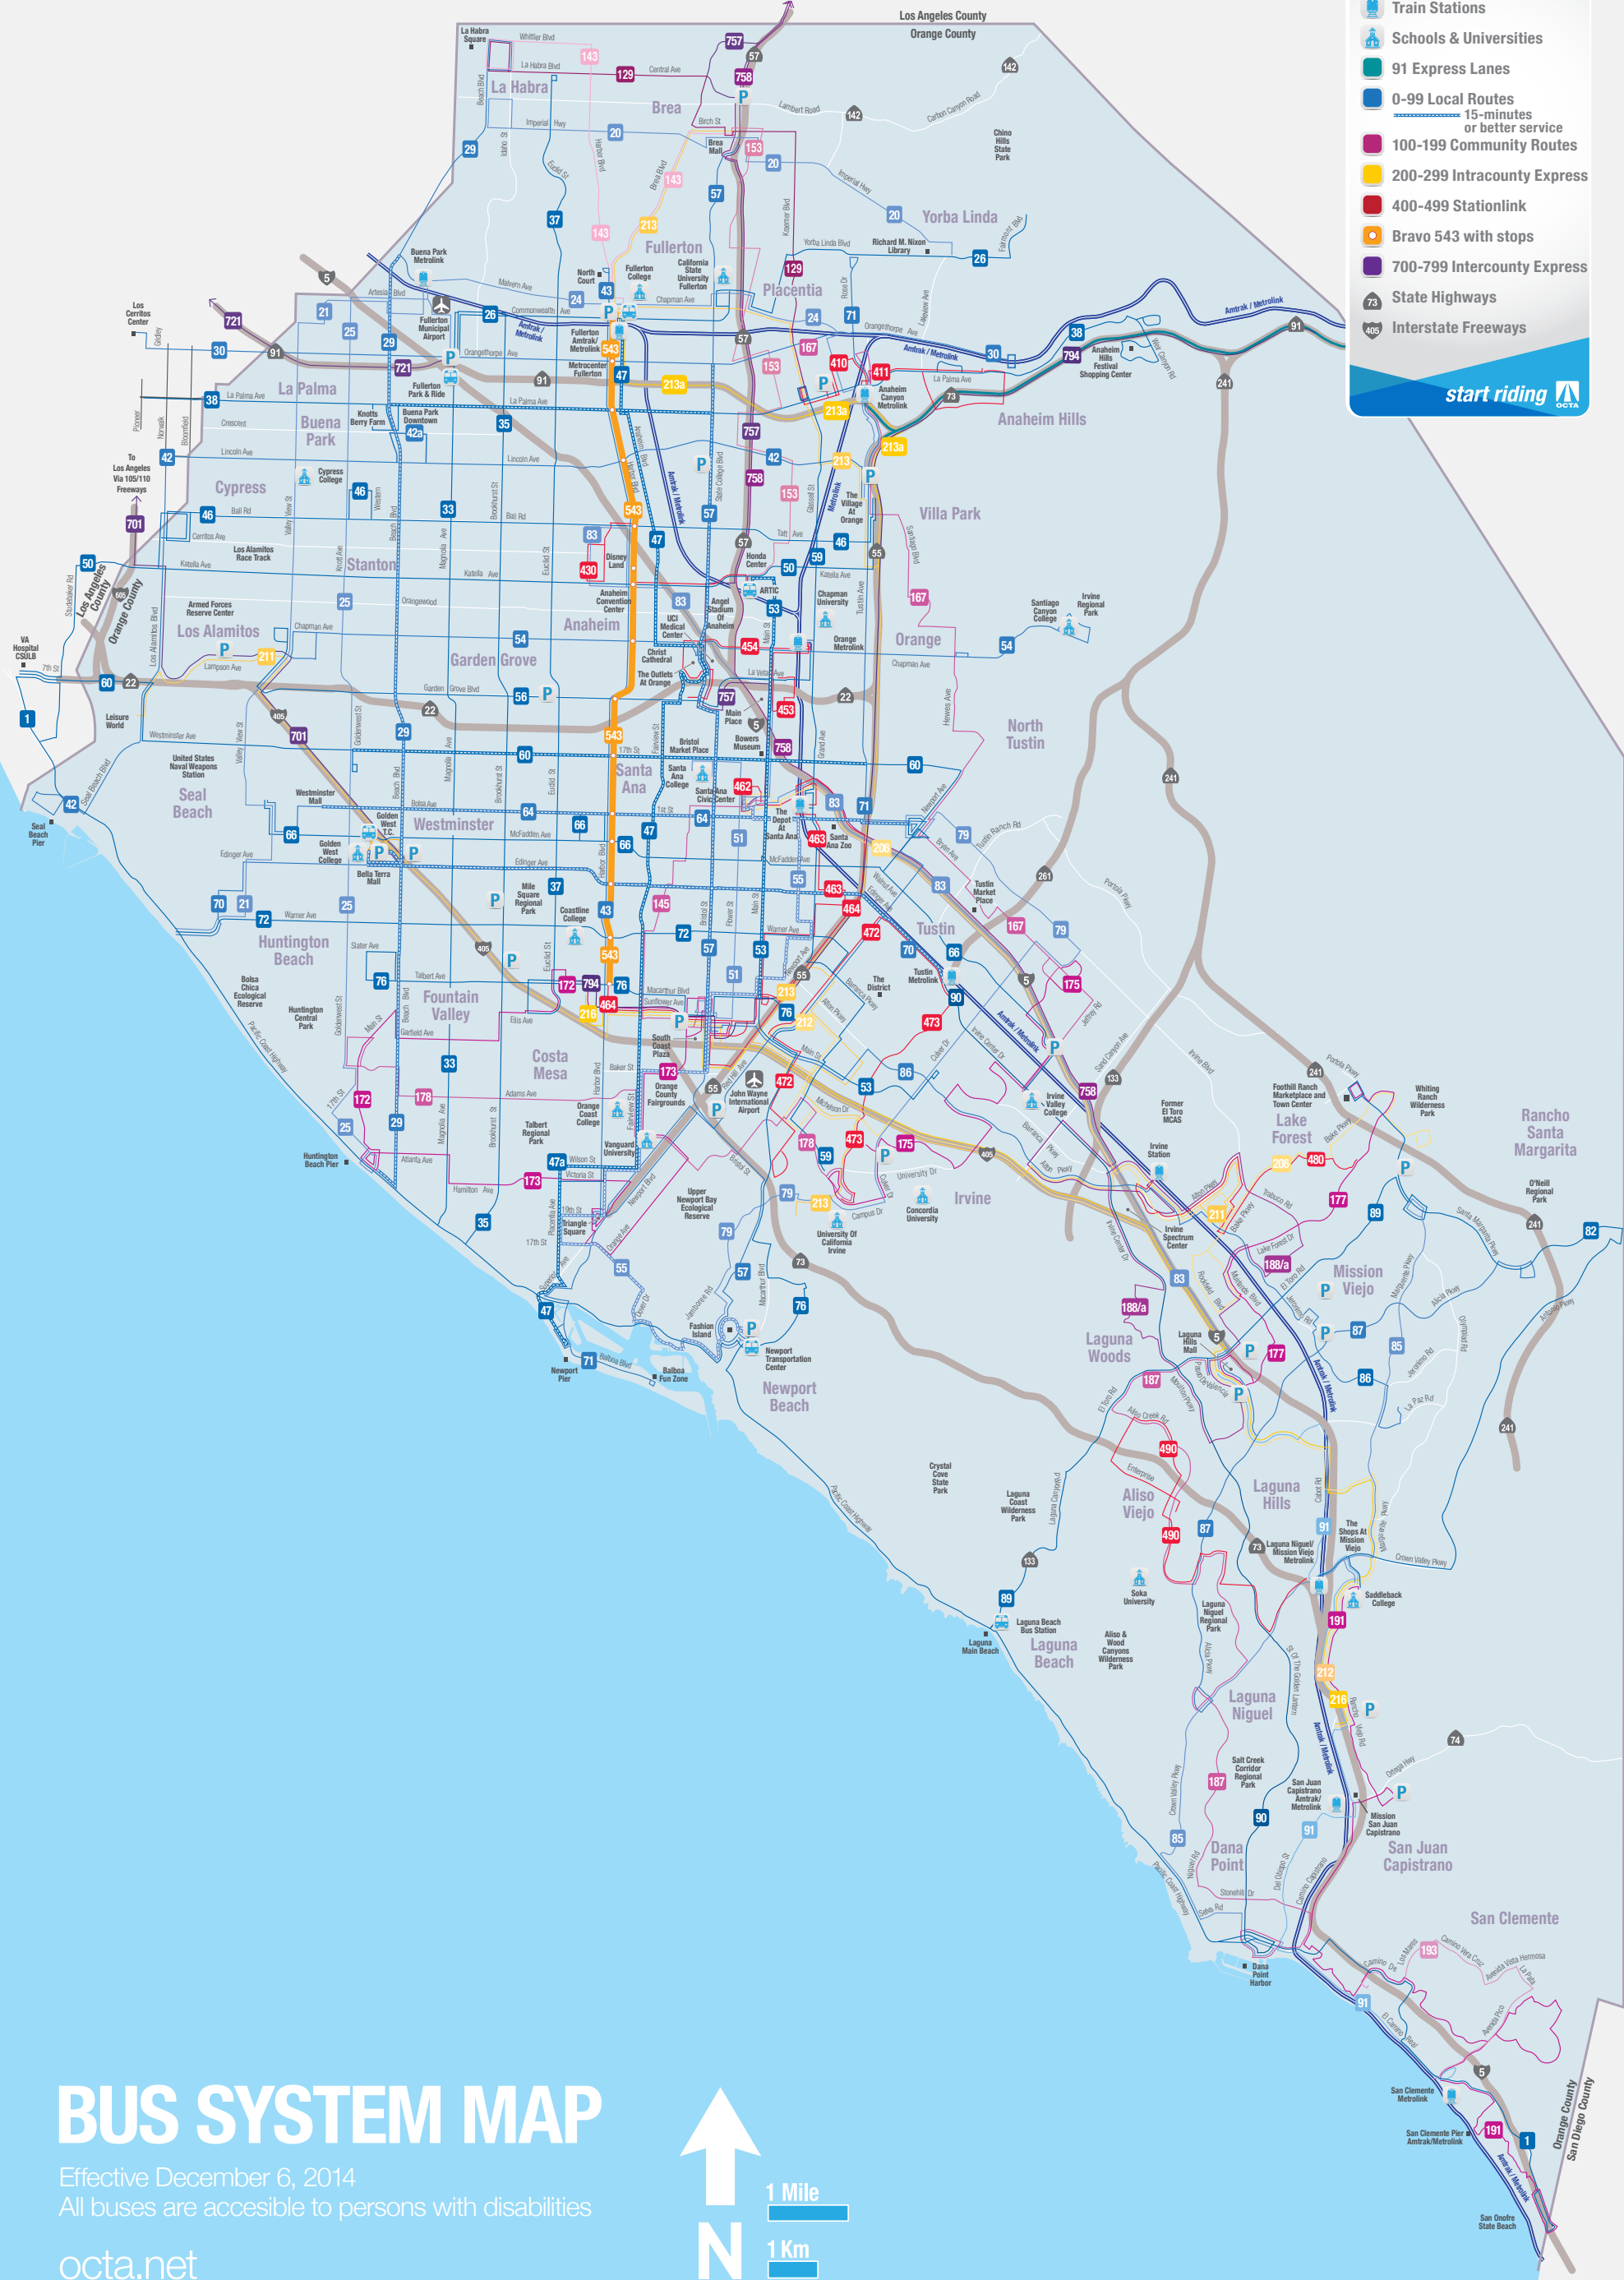

LEGEND

- Transit Centers
- Park-and-Rides
- Train Stations
- Schools & Universities
- 91 Express Lanes
- 0-99 Local Routes
15-minutes or better service
- 100-199 Community Routes
- 200-299 Intracounty Express
- 400-499 Stationlink
- Bravo 543 with stops
- 700-799 Intercounty Express
- State Highways
- Interstate Freeways

start riding

BUS SYSTEM MAP

Effective December 6, 2014
 All buses are accessible to persons with disabilities

octa.net