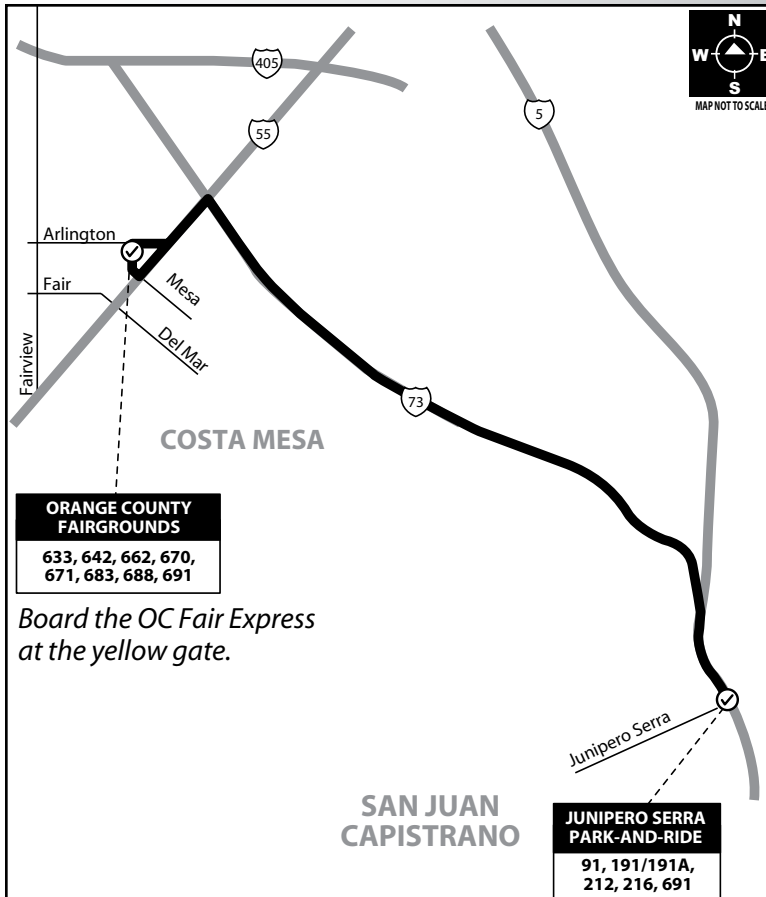

Route 691

Junipero Serra Park-and-Ride to Orange County Fairgrounds
via 5 Fwy / 73 Fwy

ORANGE COUNTY FAIRGROUNDS
633, 642, 662, 670,
671, 683, 688, 691

Board the OC Fair Express at the yellow gate.

SAN JUAN CAPISTRANO

JUNIPERO SERRA PARK-AND-RIDE
91, 191/191A,
212, 216, 691

BOARDING INFORMATION SAN JUAN CAPISTRANO

Board the OC Fair Express at the southwest corner of Rancho Viejo and Junipero Serra in San Juan Capistrano.

LEGEND / LEYENDA

- Scheduled Departure
- Regular Routing

Numbers on streets indicate transfers.
Números en la calle indican trasbordos.

SERVICE TO / SERVICIO A

- Costa Mesa**
 - Orange County Fairgrounds
- San Juan Capistrano**
 - Junipero Serra Park-and-Ride

Southbound TO San Juan Capistrano

Friday

OC Fairgrounds	Rancho Viejo & Junipero Serra
12:45	1:15
1:45	2:15
2:45	3:15
3:45	4:15
4:45	5:15
5:45	6:15
6:45	7:15
7:45	8:15
8:45	9:15
9:45	10:15
10:45	11:15
11:45	12:15
12:45	1:15