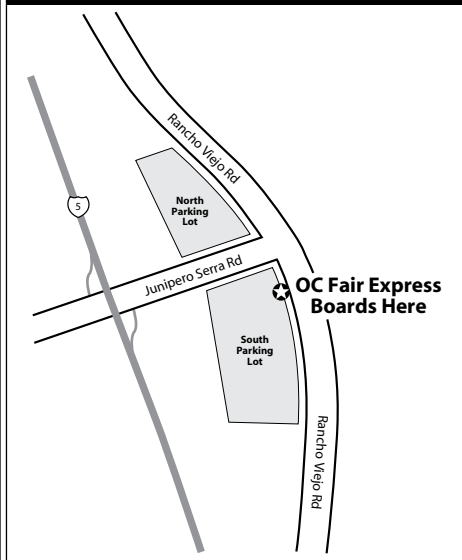

Route 691

Junipero Serra Park-and-Ride to Orange County Fairgrounds
via 5 Fwy / 73 Fwy

ORANGE COUNTY FAIRGROUNDS
633, 642, 662, 670,
671, 683, 688, 691

Board the OC Fair Express at the yellow gate.

SAN JUAN CAPISTRANO

JUNIPERO SERRA PARK-AND-RIDE
91, 191/191A,
212, 216, 691

BOARDING INFORMATION SAN JUAN CAPISTRANO

Board the OC Fair Express at the southwest corner of Rancho Viejo and Junipero Serra in San Juan Capistrano.

LEGEND / LEYENDA

- Scheduled Departure
- Regular Routing

Numbers on streets indicate transfers.
Números en la calle indican trasbordos.

SERVICE TO / SERVICIO A

- Costa Mesa**
 - Orange County Fairgrounds
- San Juan Capistrano**
 - Junipero Serra Park-and-Ride

Saturday & Sunday

OC Fairgrounds	Rancho Viejo & Junipero Serra
10:45	11:15
11:45	12:15
12:45	1:15
1:45	2:15
2:45	3:15
3:45	4:15
4:45	5:15
5:45	6:15
6:45	7:15
7:45	8:15
8:45	9:15
9:45	10:15
10:45	11:15
11:45	12:15
12:45	1:15