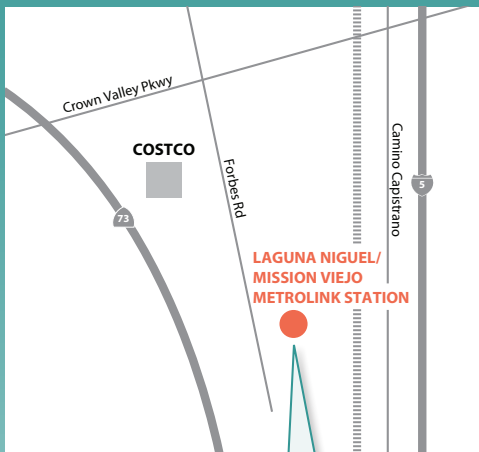

ROUTE 691

Laguna Niguel/Mission Viejo Metrolink Station to Orange County Fairgrounds
via 5 Fwy / 73 Fwy

LAGUNA NIGUEL

LAGUNA NIGUEL/MISSION VIEJO METROLINK STATION
28200 Forbes Rd., Laguna Niguel

Route 691 bus boards at Dock 1

**Northbound To –
OC Fair**
Saturday & Sunday

Laguna Niguel/ Mission Viejo Metrolink	OC Fairgrounds
10:30	11:00
11:10	11:40
11:50	12:20
12:30	1:00
1:10	1:40
1:50	2:20
2:30	3:00
3:10	3:40
3:50	4:20
4:30	5:00
5:10	5:40
5:50	6:20
6:30	7:00
7:10	7:40
7:50	8:20
8:30	9:00
9:10	9:40
9:50	10:20
10:30	11:00
11:10	11:40
11:50	12:20

**Southbound To –
Laguna Niguel**
Saturday & Sunday

OC Fairgrounds	Laguna Niguel/ Mission Viejo Metrolink
11:05	11:35
11:45	12:15
12:25	12:55
1:05	1:35
1:45	2:15
2:25	2:55
3:05	3:35
3:45	4:15
4:25	4:55
5:05	5:35
5:45	6:15
6:25	6:55
7:05	7:35
7:45	8:15
8:25	8:55
9:05	9:35
9:45	10:15
10:25	10:55
11:05	11:35
11:45	12:15
12:25	12:55

BOLD times indicate PM trips.
EN NEGRILLA tiempos indican viajes del PM.