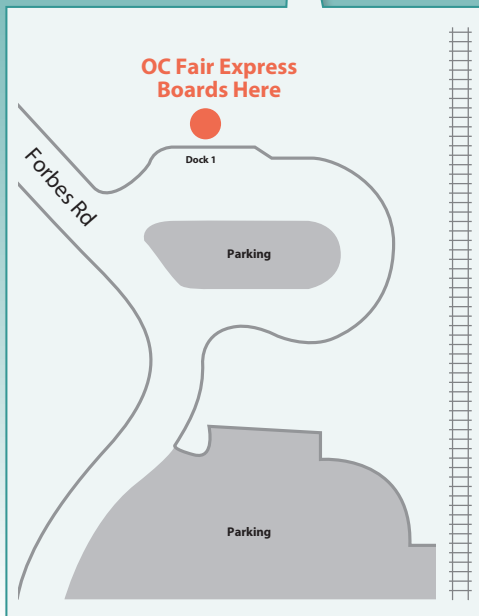

ROUTE 691

Laguna Niguel/Mission Viejo Metrolink Station to Orange County Fairgrounds
via 5 Fwy / 73 Fwy

LAGUNA NIGUEL

LAGUNA NIGUEL/MISSION VIEJO METROLINK STATION
28200 Forbes Rd., Laguna Niguel

Route 691 bus boards at Dock 1

**Northbound To –
OC Fair**
Saturday & Sunday

Laguna Niguel/ Mission Viejo Metrolink	OC Fairgrounds
10:30	11:00
11:10	11:40
11:50	12:20
12:30	1:00
1:10	1:40
1:50	2:20
2:30	3:00
3:10	3:40
3:50	4:20
4:30	5:00
5:10	5:40
5:50	6:20
6:30	7:00
7:10	7:40
7:50	8:20
8:30	9:00
9:10	9:40
9:50	10:20
10:30	11:00
11:10	11:40
11:50	12:20

**Southbound To –
Laguna Niguel**
Saturday & Sunday

OC Fairgrounds	Laguna Niguel/ Mission Viejo Metrolink
11:05	11:35
11:45	12:15
12:25	12:55
1:05	1:35
1:45	2:15
2:25	2:55
3:05	3:35
3:45	4:15
4:25	4:55
5:05	5:35
5:45	6:15
6:25	6:55
7:05	7:35
7:45	8:15
8:25	8:55
9:05	9:35
9:45	10:15
10:25	10:55
11:05	11:35
11:45	12:15
12:25	12:55

BOLD times indicate PM trips.
EN NEGRILLA tiempos indican viajes del PM.