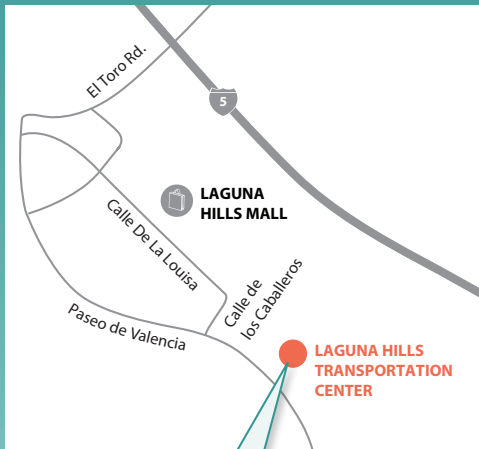

ROUTE 683

Laguna Hills Transportation Center
to Orange County Fairgrounds
via 5 Fwy / 405 Fwy / 55 Fwy

LAGUNA HILLS

LAGUNA HILLS TRANSPORTATION CENTER

24282 Calle de los Caballeros,
Laguna Hills

Route 683 bus boards at Dock 9

Northbound To - OC Fair Saturday & Sunday

Southbound To - Laguna Hills Saturday & Sunday

Laguna Hills Transportation Center	OC Fairgrounds
10:30	10:55
11:10	11:35
11:50	12:15
12:30	12:55
1:10	1:35
1:50	2:15
2:30	2:55
3:10	3:35
3:50	4:15
4:30	4:55
5:10	5:35
5:40	6:05
6:10	6:35
6:40	7:05
7:10	7:35
7:40	8:05
8:10	8:35
8:40	9:05
9:10	9:35
9:40	10:05
10:10	10:35
10:40	11:05
11:10	11:35
11:40	12:05

OC Fairgrounds	Laguna Hills Transportation Center
11:00	11:25
11:40	12:05
12:20	12:45
1:00	1:25
1:40	2:05
2:20	2:45
3:00	3:25
3:40	4:05
4:20	4:45
5:00	5:25
5:40	6:05
6:10	6:35
6:40	7:05
7:10	7:30
7:40	8:00
8:10	8:30
8:40	9:00
9:10	9:30
9:40	10:00
10:10	10:30
10:40	11:00
11:10	11:30
11:40	12:00
12:10	12:30

BOLD times indicate PM trips.
EN NEGRILLA tiempos indican viajes del PM.