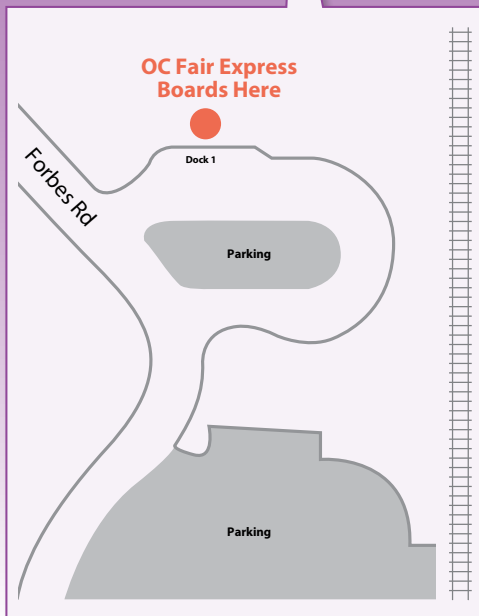

ROUTE 691

Laguna Niguel/Mission Viejo Metrolink Station to Orange County Fairgrounds via 5 Fwy / 73 Fwy

LAGUNA NIGUEL

LAGUNA NIGUEL/MISSION VIEJO METROLINK STATION
28200 Forbes Rd., Laguna Niguel

Route 691 bus boards at Dock 1

Northbound To –
OC Fair
Saturday & Sunday

Southbound To –
Laguna Niguel
Saturday & Sunday

Laguna Niguel/ Mission Viejo Metrolink Station	OC Fairgrounds
10:30	11:05
11:10	11:45
11:50	12:25
12:30	1:05
1:10	1:45
1:50	2:25
2:30	3:05
3:10	3:45
3:50	4:25
4:30	5:05
5:10	5:45
5:50	6:25
6:30	7:05
7:10	7:45
7:50	8:25
8:30	9:05
9:10	9:45
9:50	10:25
10:30	11:05
11:10	11:45
11:50	12:25

OC Fairgrounds	Laguna Niguel/ Mission Viejo Metrolink Station
11:10	11:40
11:50	12:20
12:30	1:00
1:10	1:40
1:50	2:20
2:30	3:00
3:10	3:40
3:50	4:20
4:30	5:00
5:10	5:40
5:50	6:20
6:30	7:00
7:10	7:40
7:50	8:20
8:30	9:00
9:10	9:40
9:50	10:20
10:30	11:00
11:10	11:40
11:50	12:20
12:30	1:00

BOLD times indicate PM trips.
EN NEGRILLA tiempos indican viajes del PM.