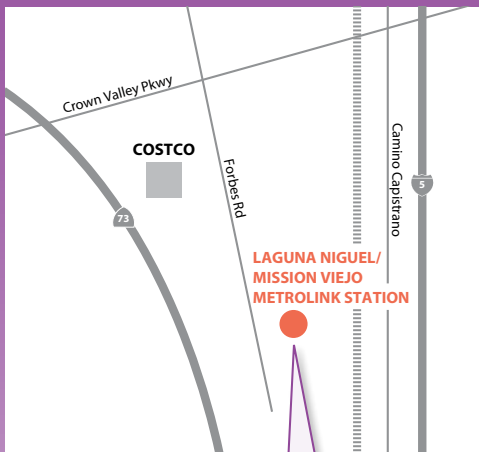

ROUTE 691

Laguna Niguel/Mission Viejo Metrolink Station to Orange County Fairgrounds via 5 Fwy / 73 Fwy

LAGUNA NIGUEL

LAGUNA NIGUEL/MISSION VIEJO METROLINK STATION
28200 Forbes Rd., Laguna Niguel

Route 691 bus boards at Dock 1

Northbound To –
OC Fair
Saturday & Sunday

Southbound To –
Laguna Niguel
Saturday & Sunday

Laguna Niguel/ Mission Viejo Metrolink Station	OC Fairgrounds
10:30	11:05
11:10	11:45
11:50	12:25
12:30	1:05
1:10	1:45
1:50	2:25
2:30	3:05
3:10	3:45
3:50	4:25
4:30	5:05
5:10	5:45
5:50	6:25
6:30	7:05
7:10	7:45
7:50	8:25
8:30	9:05
9:10	9:45
9:50	10:25
10:30	11:05
11:10	11:45
11:50	12:25

OC Fairgrounds	Laguna Niguel/ Mission Viejo Metrolink Station
11:10	11:40
11:50	12:20
12:30	1:00
1:10	1:40
1:50	2:20
2:30	3:00
3:10	3:40
3:50	4:20
4:30	5:00
5:10	5:40
5:50	6:20
6:30	7:00
7:10	7:40
7:50	8:20
8:30	9:00
9:10	9:40
9:50	10:20
10:30	11:00
11:10	11:40
11:50	12:20
12:30	1:00

BOLD times indicate PM trips.
EN NEGRILLA tiempos indican viajes del PM.