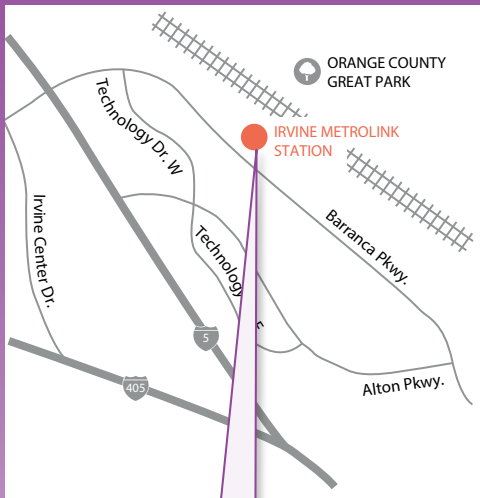

ROUTE 688

Irvine Metrolink Station to
Orange County Fairgrounds
via 55 Fwy

IRVINE

IRVINE METROLINK STATION
15215 Barranca Parkway, Irvine

Route 688 bus boards at Dock 5

Northbound To –
OC Fair
Saturday & Sunday

Southbound To –
Irvine
Saturday & Sunday

Irvine Station	OC Fairgrounds
10:45	11:15
11:25	11:55
12:05	12:35
12:45	1:15
1:25	1:55
2:05	2:35
2:45	3:15
3:25	3:55
4:05	4:35
4:45	5:15
5:25	5:55
6:05	6:35
6:45	7:15
7:25	7:55
8:05	8:35
8:45	9:15
9:25	9:55
10:05	10:35
10:45	11:15
11:25	11:55
11:55	12:25

OC Fairgrounds	Irvine Station
11:20	11:50
12:00	12:30
12:40	1:10
1:20	1:50
2:00	2:30
2:40	3:10
3:20	3:50
4:00	4:30
4:40	5:10
5:20	5:50
6:00	6:30
6:40	7:10
7:20	7:50
8:00	8:30
8:40	9:10
9:20	9:50
10:00	10:30
10:40	11:10
11:20	11:50
12:00	12:30
12:30	1:00

BOLD times indicate PM trips.

EN NEGRILLA tiempos indican viajes del PM.