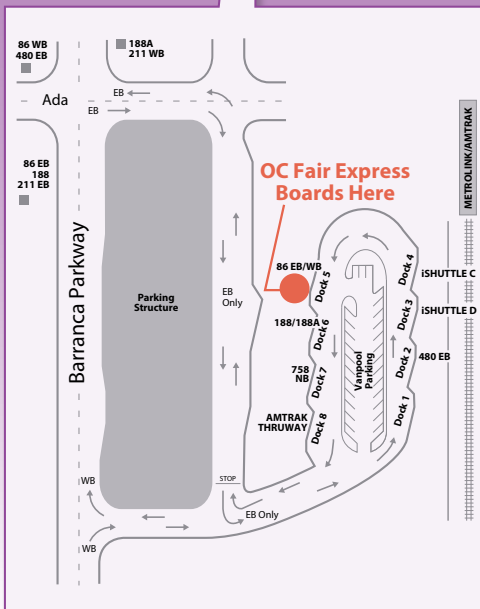

ROUTE 688

Irvine Metrolink Station to
Orange County Fairgrounds
via 55 Fwy

IRVINE

IRVINE METROLINK STATION
15215 Barranca Parkway, Irvine

Route 688 bus boards at Dock 5

Northbound To –
OC Fair
Saturday & Sunday

Southbound To –
Irvine
Saturday & Sunday

Irvine Station	OC Fairgrounds
10:45	11:15
11:25	11:55
12:05	12:35
12:45	1:15
1:25	1:55
2:05	2:35
2:45	3:15
3:25	3:55
4:05	4:35
4:45	5:15
5:25	5:55
6:05	6:35
6:45	7:15
7:25	7:55
8:05	8:35
8:45	9:15
9:25	9:55
10:05	10:35
10:45	11:15
11:25	11:55
11:55	12:25

OC Fairgrounds	Irvine Station
11:20	11:50
12:00	12:30
12:40	1:10
1:20	1:50
2:00	2:30
2:40	3:10
3:20	3:50
4:00	4:30
4:40	5:10
5:20	5:50
6:00	6:30
6:40	7:10
7:20	7:50
8:00	8:30
8:40	9:10
9:20	9:50
10:00	10:30
10:40	11:10
11:20	11:50
12:00	12:30
12:30	1:00

BOLD times indicate PM trips.

EN NEGRILLA tiempos indican viajes del PM.